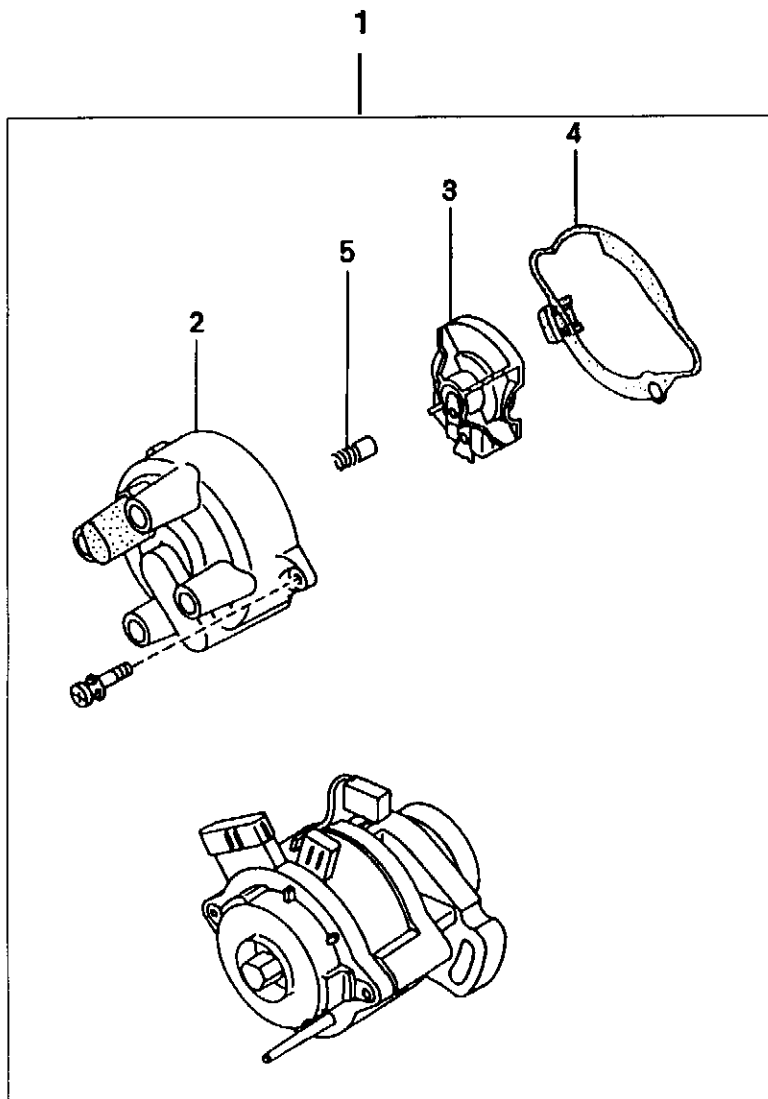

DISTRIBUTOR

DISTRIBUTOR

<i>REF.</i>	<i>PART NAME</i>	<i>PART NO.</i>	<i>Q'TY</i>
1	Distributor	184000	1
2	Cap Assembly	184038	1
3	Rotor Assembly	184039	1
4	Packing	184040	1
5	Point Assembly-Carbon	184041	1