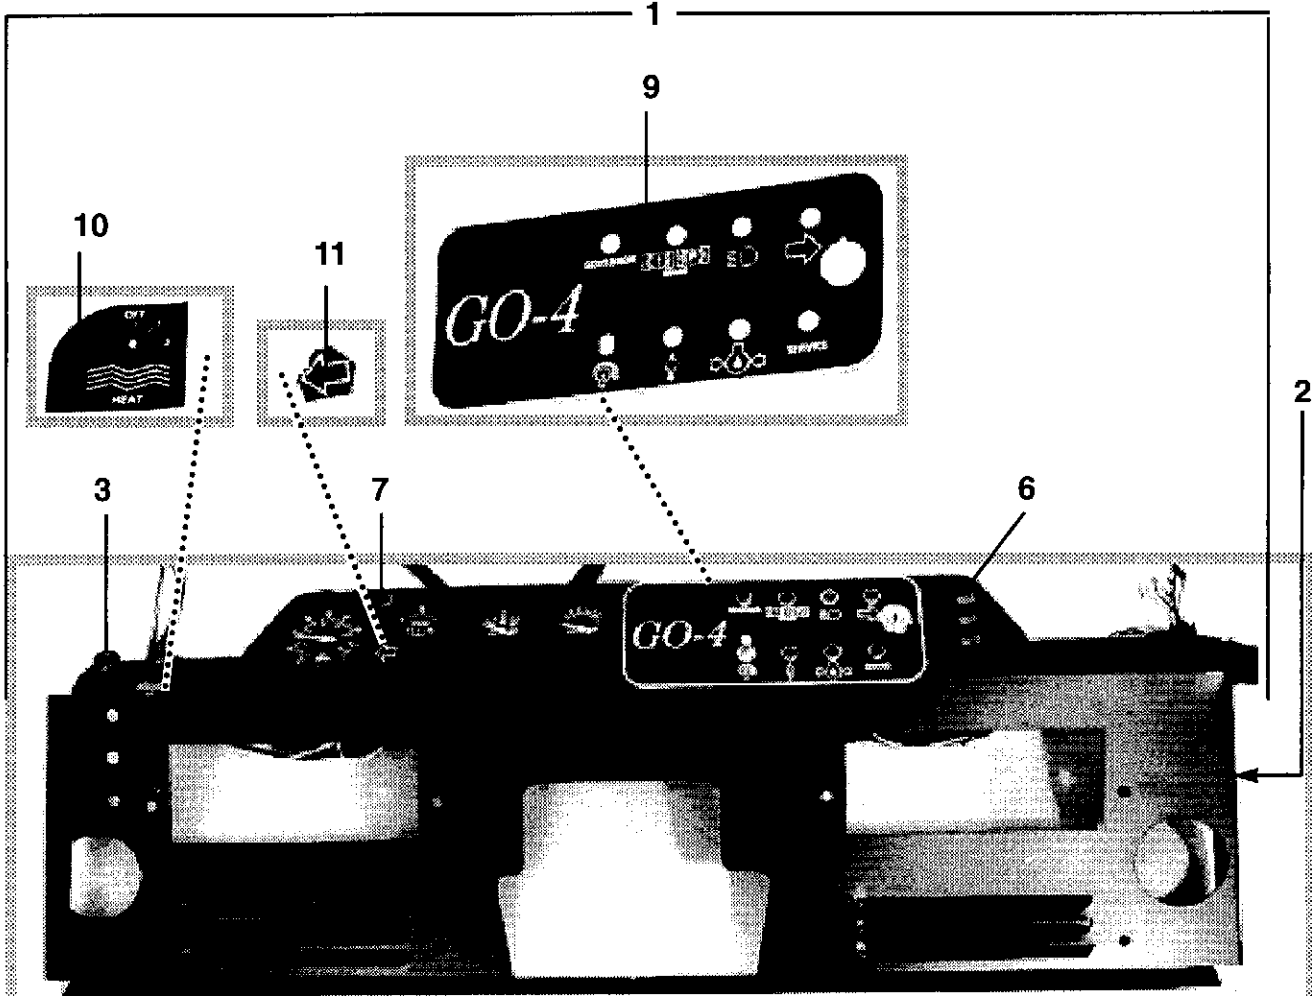

DASH & WIRING HARNESS

DASH & WIRING HARNESS

<i>REF.</i>	<i>PART NAME</i>	<i>PART NO.</i>	<i>QTY</i>
1	Dash Assembly	559000	1
2	Panel-Dash Instrument	533723	1
3	Heater-2 Speed Switch	660023	1
4	Red Light-Dash	662043	5
5	Blue Light-Dash	662044	1
6	Illuminated Locker Switch	662836	3
7	Green Light-Dash	662045	2
8	Push/Pull Switch	663383	1
9	Decal-Dash	694002	1
10	Decal-Heater Switch	694003	1
11	Decal-Turn Signal LH	694004	1
12	Adjustable Defroster Vent	610009	2
13	Panel-Dash Inspection	534010	2