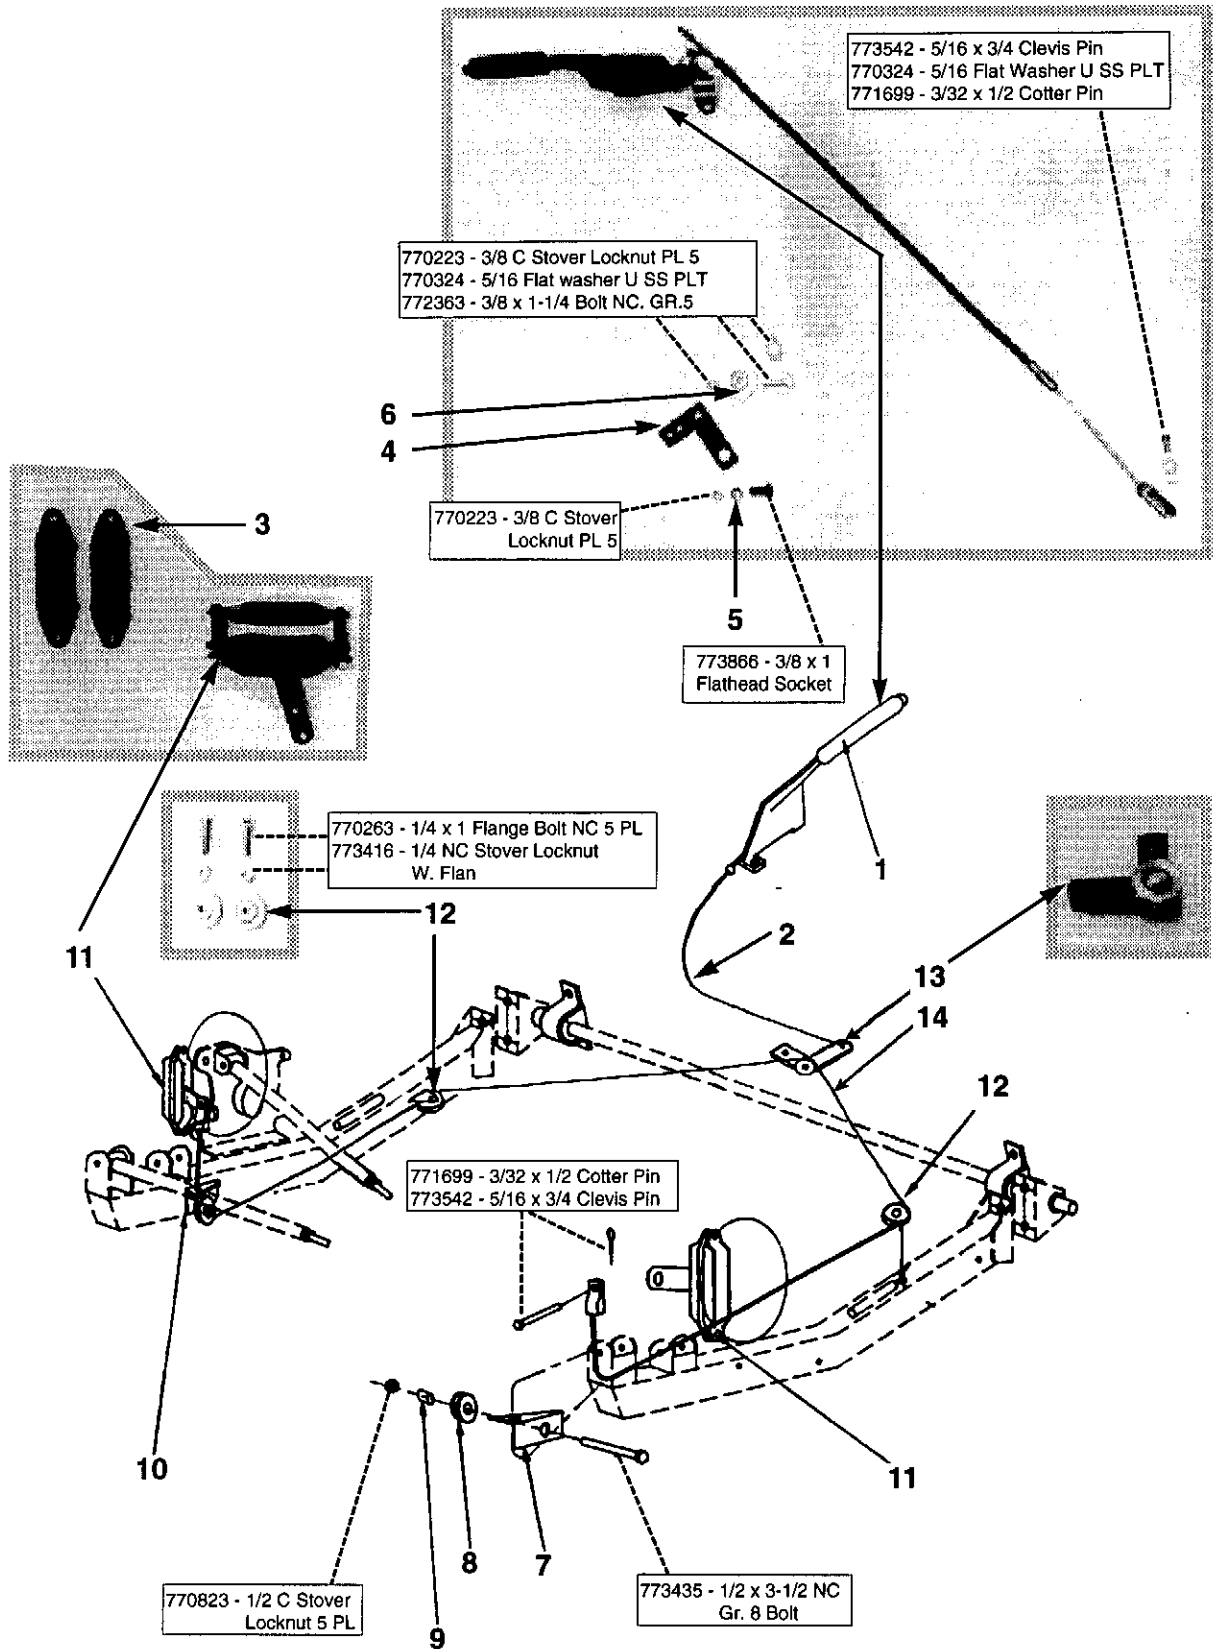

PARKING BRAKE

PARKING BRAKE

<i>REF.</i>	<i>PART NAME</i>	<i>PART NO.</i>	<i>QTY</i>
1	Lever-Park Brake	443097	1
2	Emergency Brake Cable	442569	1
3	Pad-Caliper Replacement (one pair)	443205	1
4	Park Brake Cable L Bracket	443681	1
5	Bushing-Park Brake Bracket	443777	1
6	Pulley-Roller	583688	1
7	RH Cable Bracket	442888	1
8	Pulley-Emergency Brake	442868	2
9	Bushing-Pulley	442867	2
10	LH Cable Bracket	442887	1
11	Brake Caliper-Parking	442605	2
12	Pulley	583873	2
13	Parking Brake Bracket Assembly	449000	1
14	Brake Cable L-R	442886	1