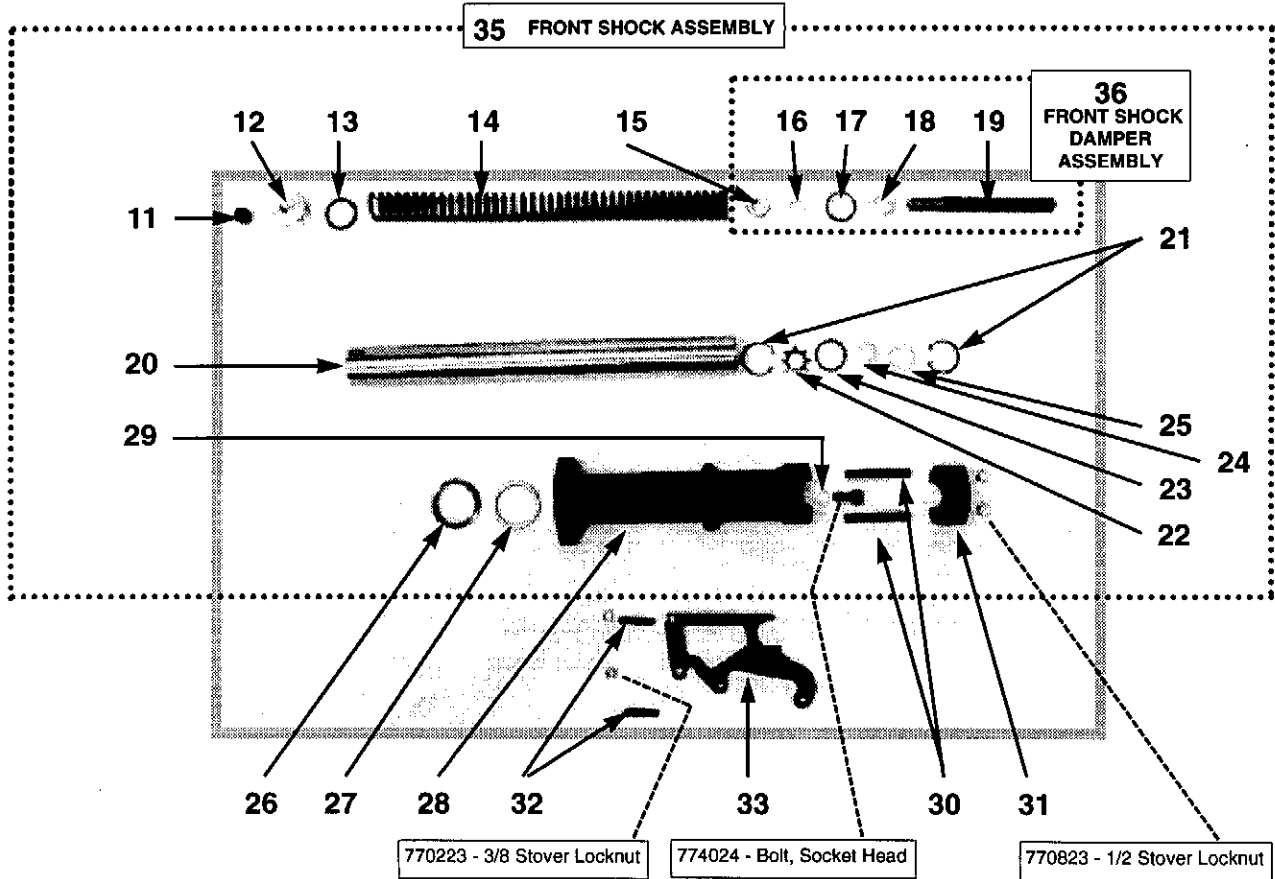

FRONT SUSPENSION

FRONT SUSPENSION

<i>REF.</i>	<i>PART NAME</i>	<i>PART NO.</i>	<i>QTY</i>
1	Front Fender Support	531273	1
2	Front Fender	534000	1
3	Front Axle	342254	1
4	Bearing	343224	4
5	Axle Sleeve, Inner	343221	1
6	Front Hub	343219	1
7	Bolt-Wheel	371079	4
8	Axle Sleeve, Outer	342253	1
9	Plate-Disc	430756	1
10	Front Wheel Assembly	349003	1
11	Filler Plug	343668	1
12	Cap, Strut	343598	1
13	O-Ring-Strut Cap	341488	1
14	Compression Spring	344012	1
15	Hex Nut Damper Tube	344009	1
16	Washer Front Shock Damper	344005	1
17	Piston Uni-Ring	343594	1
18	Front Shock Damper Piston	344004	1
19	Tube, Shock Damper	344011	1
20	Strut, Front Shock	344001	1
21	Snap Ring	344017	2
22	Star Washer	343630	1
23	O-Ring 220	344008	1
24	M2OL Washer	344007	1
25	Washer-Damper	343631	1
26	Rod Wiper	343595	1
27	Loaded U Cup	343593	1
28	Reservoir, Front Shock	342251	1
29	1/2 inch Copper Washer	344006	1
30	Stud, Axle Support,, Fork	341120	2
31	Support, Front Axle	344000	1
32	Stud, Caliper Mount	341116	2
33	Mount-Brake Caliper	432803	1
34	Front Fender Assembly	539000	1
35	Front Shock Assembly	349002	2
36	Front Shock Damper Assembly	349004	2