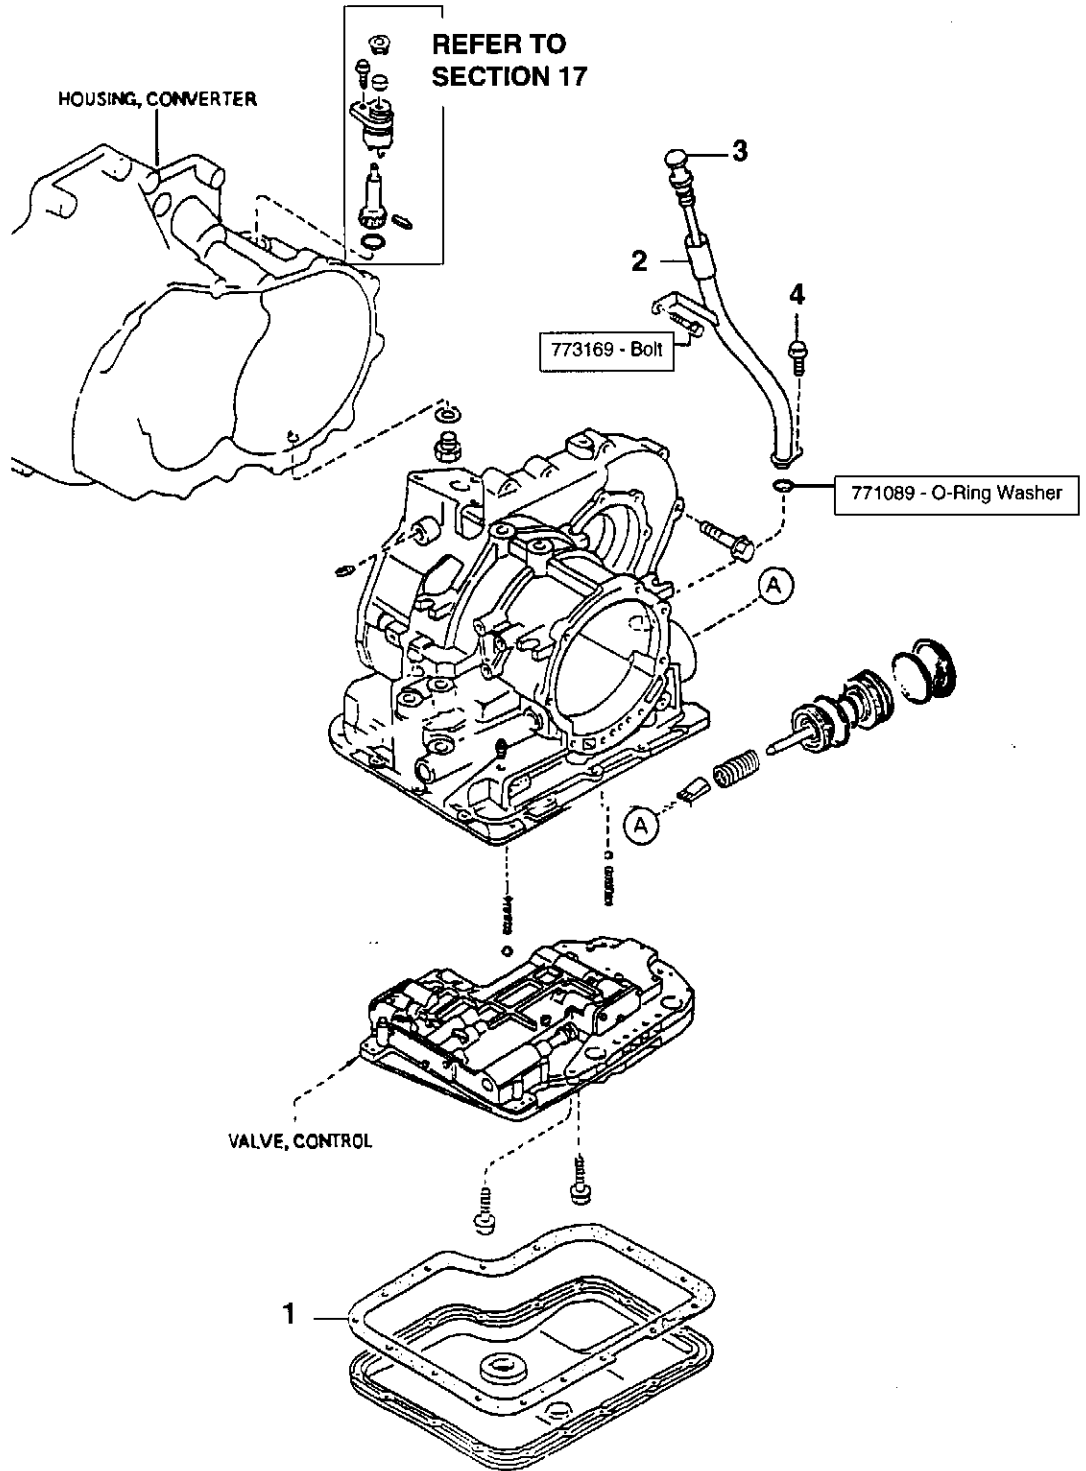

TRANSMISSION CASE & MAIN CONTROL SYSTEM

TRANSMISSION CASE & MAIN CONTROL SYSTEM

<i>REF.</i>	<i>PART NAME</i>	<i>PART NO.</i>	<i>Q'TY</i>
1	Gasket-Oil Pan	194000	1
2	Tube Assembly-Oil	193055	1
3	Gage-Oil Level	193056	1
4	Bolt	150204	1