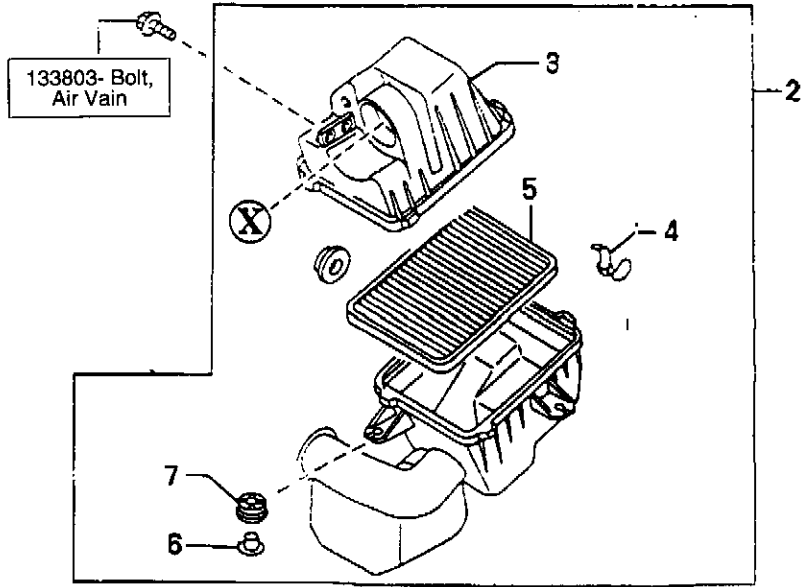

AIR CLEANER

AIR CLEANER

<i>REF.</i>	<i>PART NAME</i>	<i>PART NO.</i>	<i>QTY</i>
2	Cleaner-Air	133020	1
3	Cover-Air Cleaner	134035	1
4	Clip	134036	4
5	Element-Air Cleaner	134037	1
8	Hose-Air	133021	1
10	Pipe Assembly-Air Intake	133023	1
11	Sensor-Air Flow	133348	1
12	Joint-Rubber	133265	1