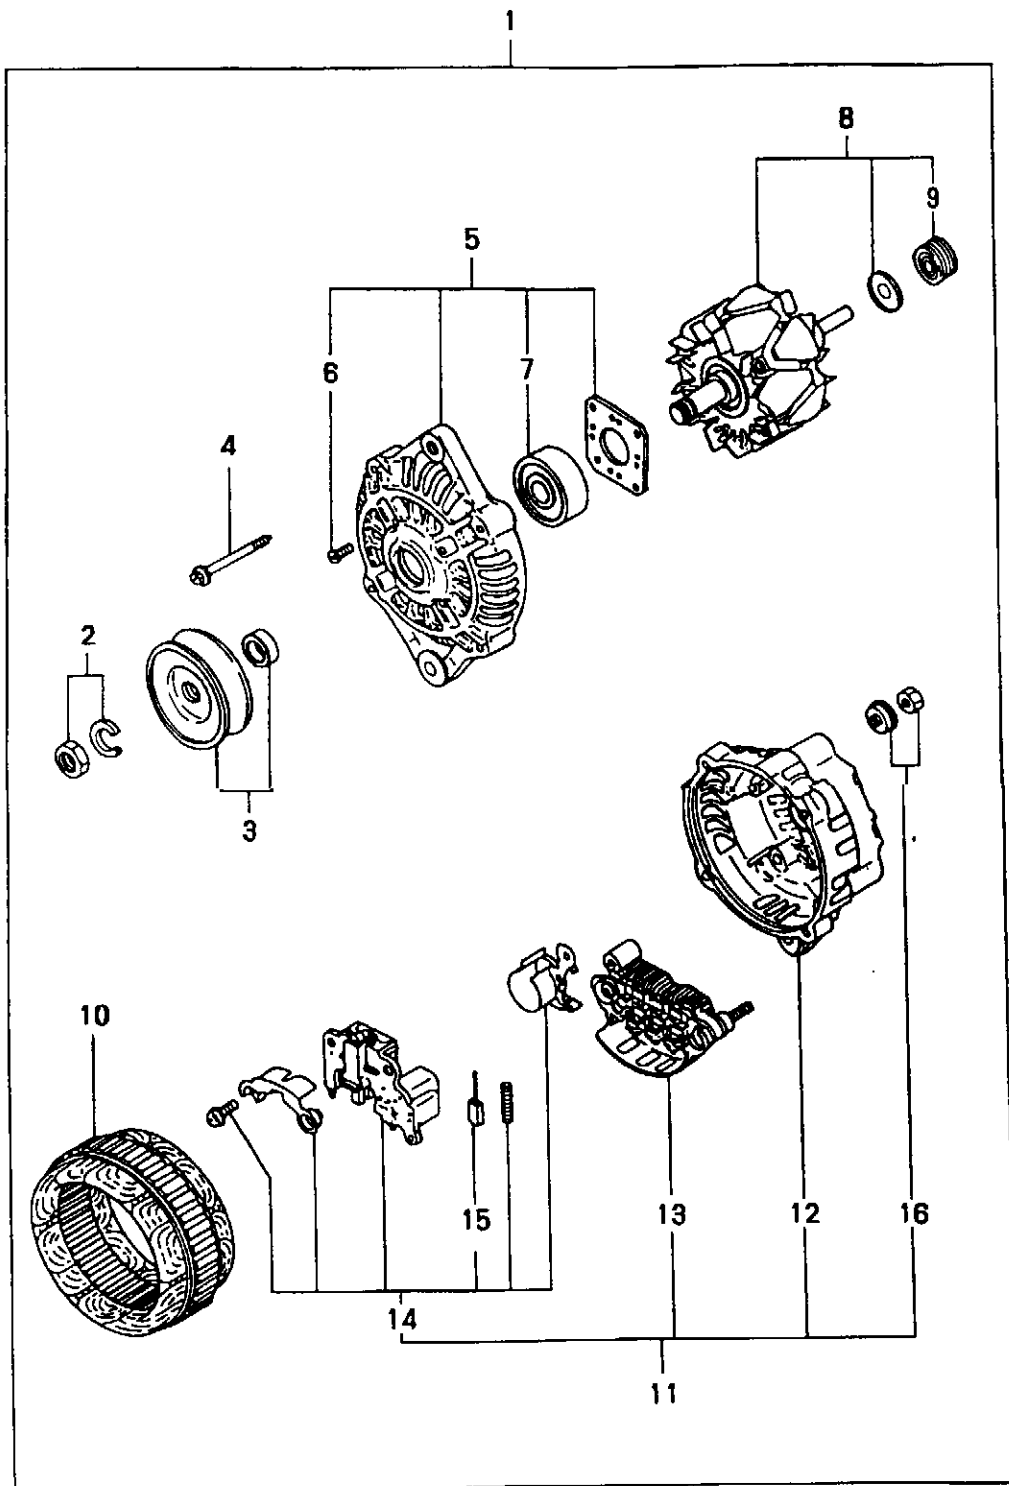

ALTERNATOR

ALTERNATOR

<i>REF.</i>	<i>PART NAME</i>	<i>PART NO.</i>	<i>QTY</i>
1	Alternator	184022	1
2	Nut Set	184023	1
3	Pulley Assembly	184024	1
4	Screw Set	184025	1
5	Cover Assembly F.	184026	1
6	Screw Set	184027	1
7	Bearing, F.	184028	1
8	Rotor Assembly	184029	1
9	Bearing, RR.	184030	1
10	Stator Assembly	184031	1
11	Cover Assembly R.	184032	1
12	Cover Assembly	184033	1
13	Rectifier Assembly	184034	1
14	Regulator Assembly	184035	1
15	Brush	184036	1
16	Nut Set	184037	1