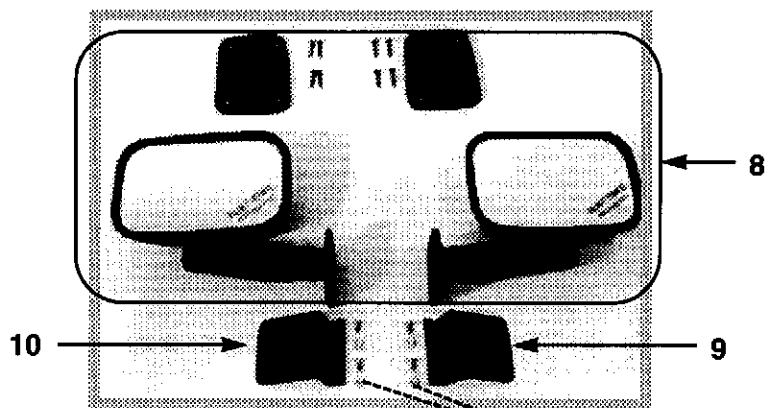

WINDOWS

774034 - 1/2 SS Screw
771036 - 1/4 Flange Locknut