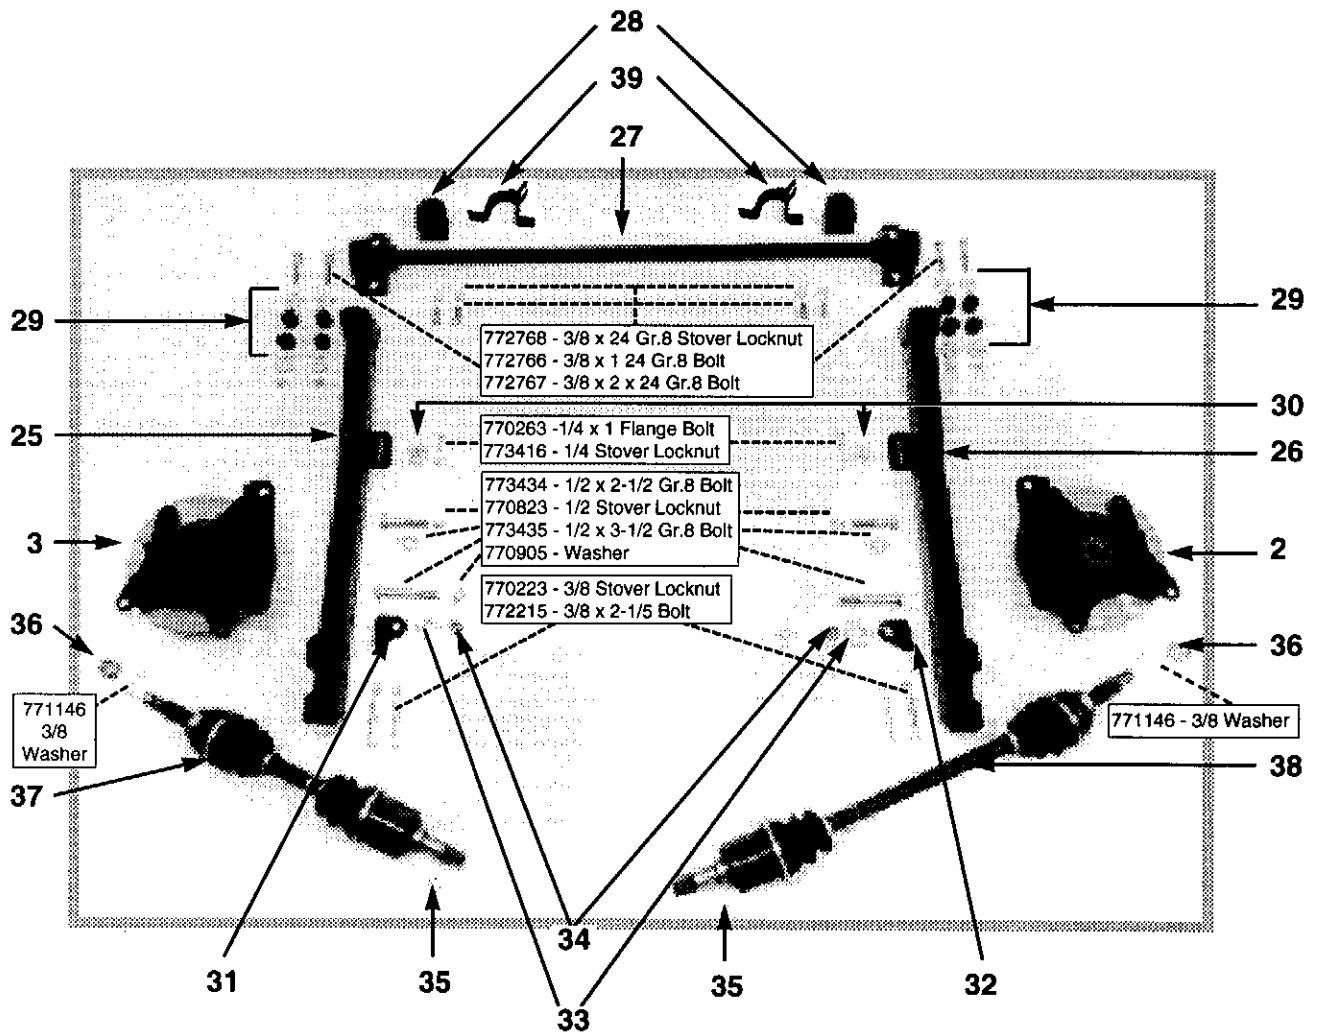

REAR SUSPENSION

REAR SUSPENSION

<i>REF.</i>	<i>PART NAME</i>	<i>PART NO.</i>	<i>Q'TY</i>
25	LH Suspension Arm	283882	1
26	RH Suspension Arm	283883	1
27	Torsion Bar	283599	1
28	Rubber Torsion Bushing	282729	2
29	Rubber Bushing Kit	282728	4
30	Pulley	583873	2
31	LH Cable Bracket	442887	1
32	RH Cable Bracket	442888	1
33	Pulley-Emergency Brake	442868	2
34	Bushing-Pulley	442867	2
35	Clip	250747	2
36	Locknut with Washer	280751	2
37	LH Drive Shaft	250745	1
38	RH Drive Shaft	250744	1
39	Clamp-Torsion Bar	283683	2
40	Rear Shock Assembly	289000	2
41	Upper Control Arm Assembly	289002	2
42	Lower Control Arm Assembly	289003	2