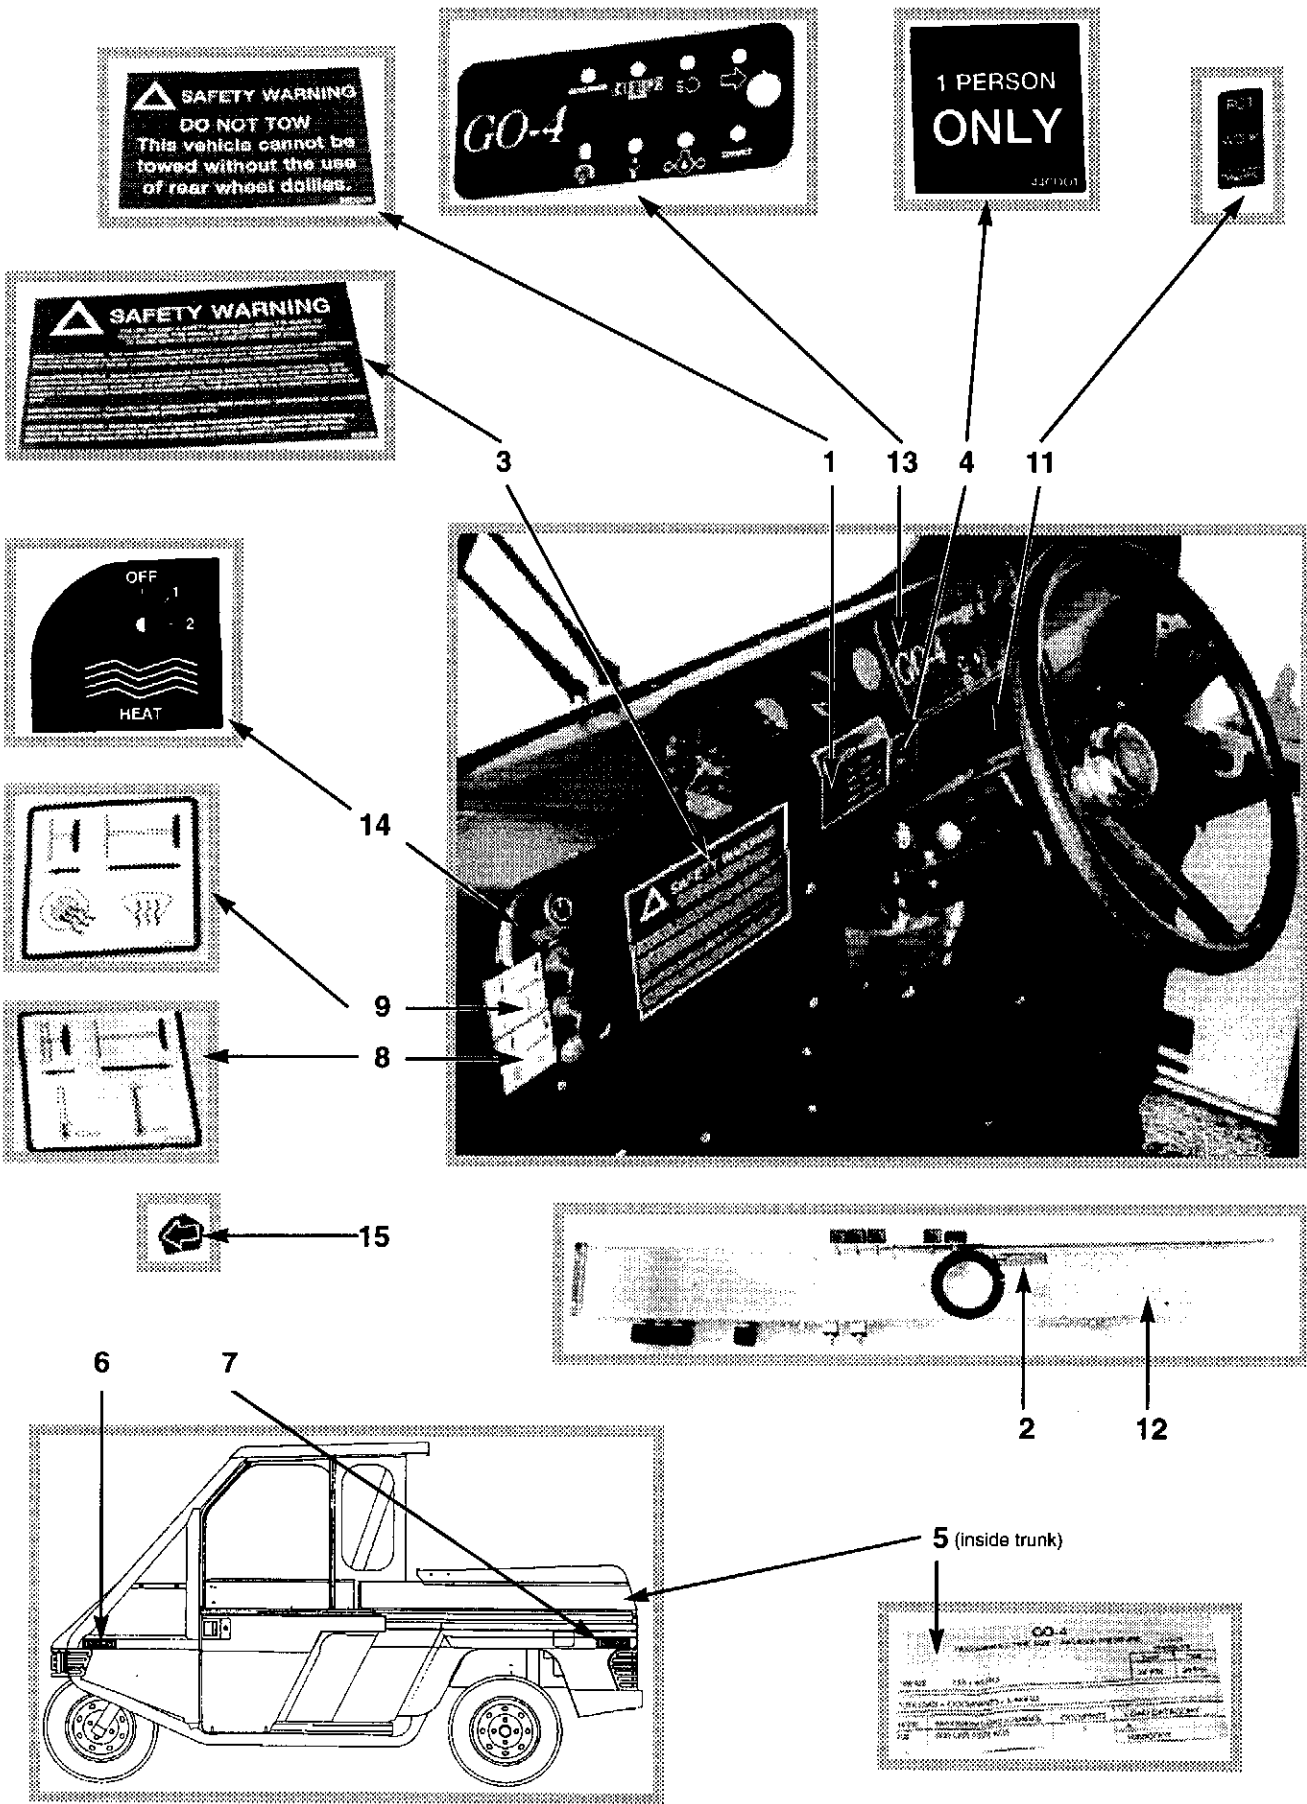

CAUTION PLATES

CAUTION PLATES

<i>REF.</i>	<i>PART NAME</i>	<i>PART NO.</i>	<i>QTY</i>
1	Safety Warning (4.25 x 3) Decal	690035	1
2	Warning (3.75 x 1) Decal	690036	1
3	Safety Warning (7.5 x 4.5) Decal	690037	1
4	1 Person Only Decal	690044	1
5	Tire Pressure Decal	691050	1
6	Reflective Tape-Amber	691755	2
7	Reflective Tape-Red	691754	2
8	Heater Defrost Control Decal	692062	1
9	Temperature Control Decal	692065	1
11	Rot, Work Hazard	692850	1
12	Decal-Emission Control, 1966	694001	1
13	Decal-Dash	694002	1
14	Decal-Heater Switch	694003	1
15	Decal-Turn Signal, LH	694004	1