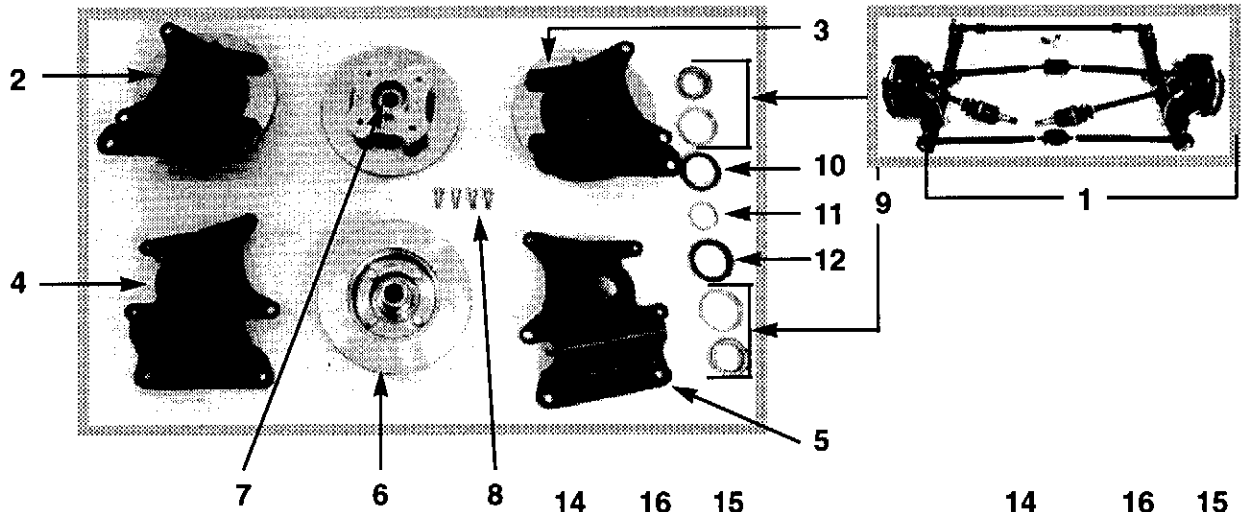

REAR SUSPENSION

771862 - 1/2 Jam Nut
772215 - 3/8 x 2-1/2 Bolt
770223 - 3/8 Stover Locknut

771862 - 1/2 Jam Nut
772215 - 3/8 x 2-1/2 Bolt
770223 - 3/8 Stover Locknut