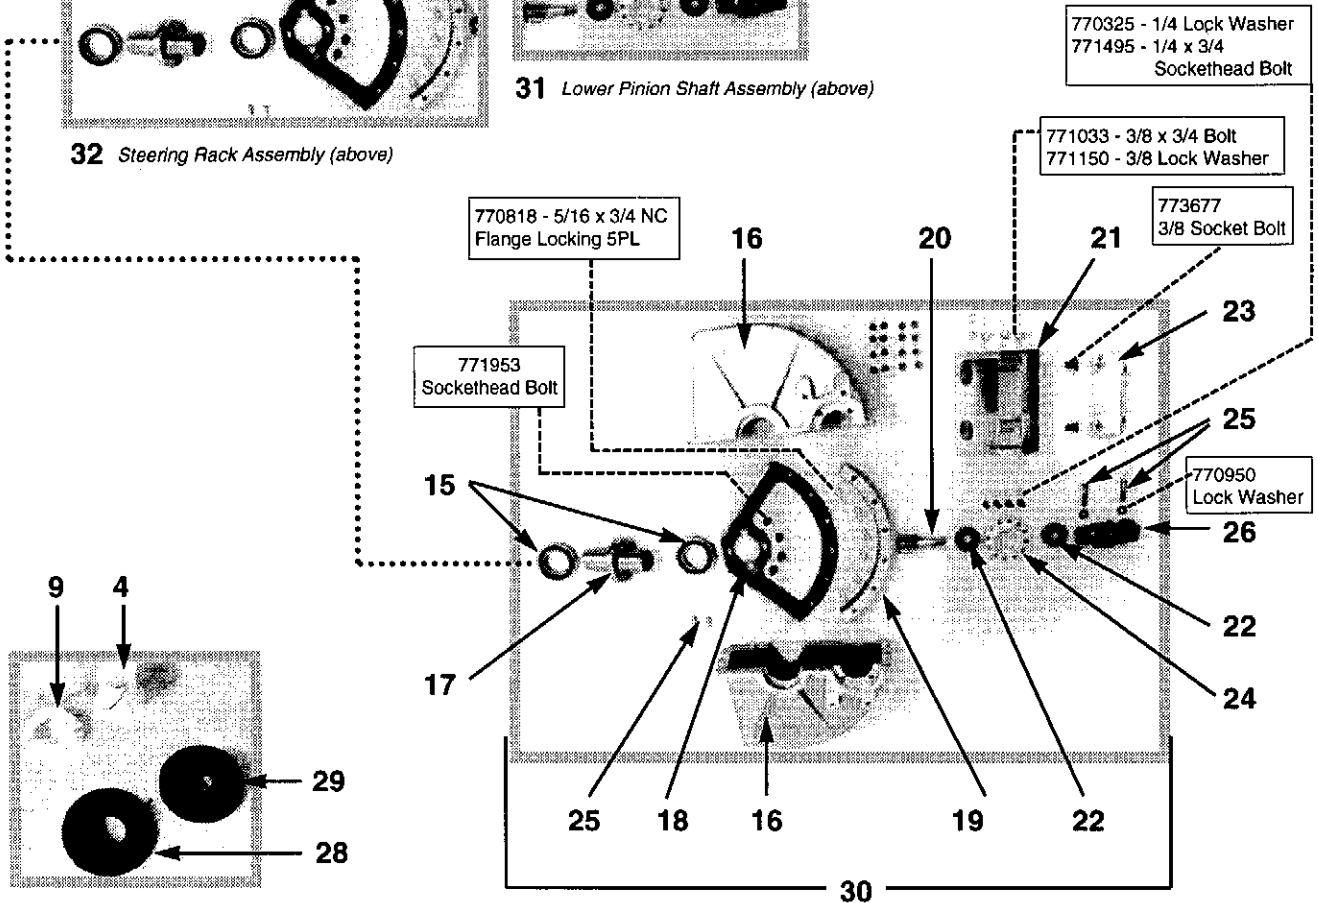

STEERING

STEERING

<i>REF.</i>	<i>PART NAME</i>	<i>PART NO.</i>	<i>QTY</i>
1	Steering Wheel	322702	1
2	Upper Steering Shaft	322654	1
3	Combination Switch	660991	1
4	Plastic Bushing-Steering	322770	1
5	Lower Steering Panel	322761	1
6	Steering Support Weldment	322764	1
7	Upper Steering Cover	322995	1
8	Washerplate Assembly	323532	1
9	Upper Steering Bushing	323602	1
10	Compression Spring	323513	3
11	Upper Steering Wheel Plate	323497	
12	Horn Cup Plate	322526	1
13	Puck-Horn Cup	324000	2
14	Horn Button Assembly	329004	1
15	Bearing (Gearbox)	321843	2
16	Gearbox Case L & R	321106	1
17	Hub-Steering	323561	1
18	Plate Mount Steering Assembly	321875	1
19	Rack-Steering	322018	1
20	Pinion Gear-Steering	321105	1
21	Steering Column Base	321179	1
22	Bearing	321157	2
23	Bracket-Steering Box	343879	1
24	Eccentric Housing	322620	1
25	Upper Steering Joint Bolt	320988	2
26	Joint-Steering	320990	1
27	Steering Wheel Assembly	329003	1
28	Groment-3/4 ID	191796	1
29	Groment-1/2 ID	191797	1
30	Gear Box Assembly	329000	1
31	Lower Pinion Shaft Assembly	329002	1
32	Steering Rack Assembly	329001	1