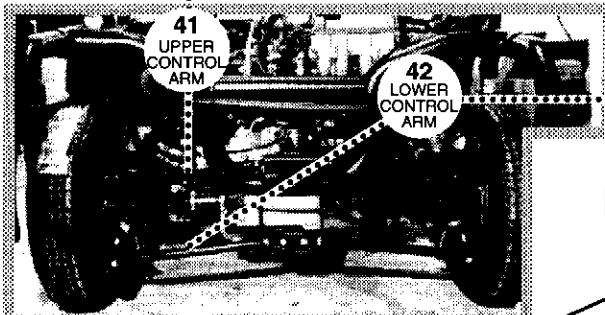

REAR SUSPENSION

771862 - 1/2 Jam Nut
772215 - 3/8 x 2-1/2 Bolt
770223 - 3/8 Stover Locknut

771862 - 1/2 Jam Nut
772215 - 3/8 x 2-1/2 Bolt
770223 - 3/8 Stover Locknut

41
UPPER
CONTROL
ARM

42
LOWER
CONTROL
ARM