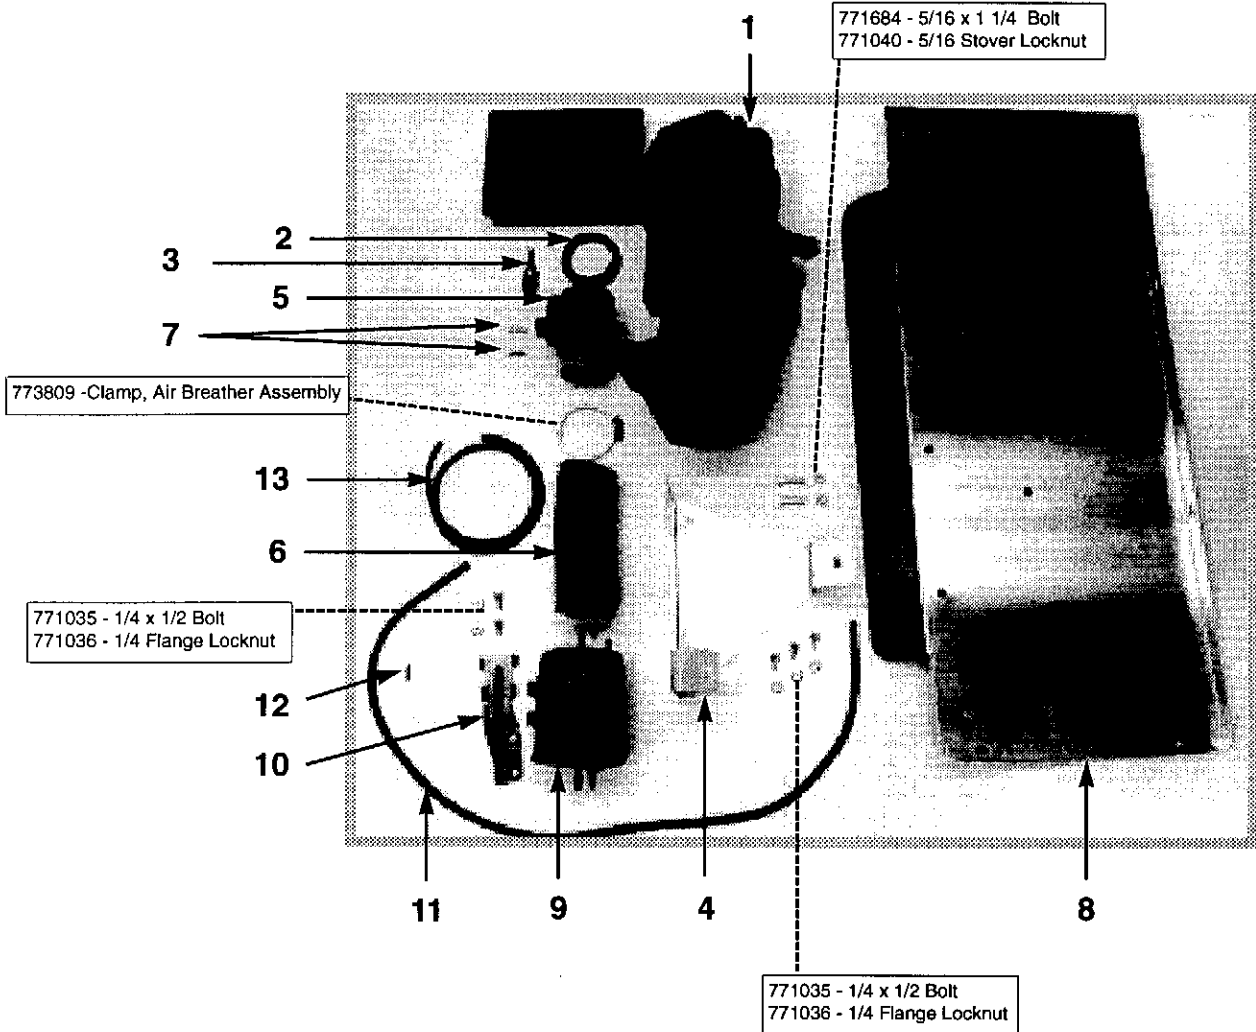

AIR CLEANER

AIR CLEANER

<i>REF.</i>	<i>PART NAME</i>	<i>PART NO.</i>	<i>QTY</i>
1	Cleaner-Air	133020	1
2	Rubber Joint	133265	1
3	Sensor-Air Flow	133348	
4	Mount-Air Intake	133558	1
5	Sensor-Air Temperature	133632	1
6	Air Intake Hose	133753	1
7	Bolt-Air Vane	133803	2
8	Panel-Floor Extension	534001	1
9	Canister	133017	1
10	Canister Bracket	133018	1
11	Canister HoseEngine	134006	1
12	1/8 Vacuum Connector	423732	1
13	Hose-Air	133028	1
14	Pipe Assembly-Air Intake	133023	1