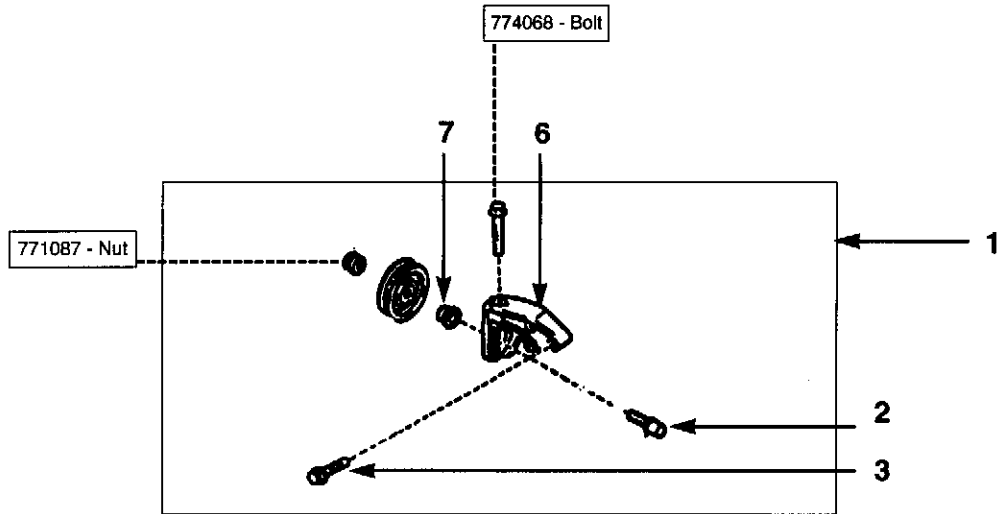

AIR CONDITIONER — Bracket, Pulley & Belt

AIR CONDITIONER — Bracket, Pulley & Belt

<i>REF.</i>	<i>PART NAME</i>	<i>PART NO.</i>	<i>Q'TY</i>
1	A/C Idle Pulley	613493	1
2	Shaft-Idle Pulley	613494	1
3	Bolt-A/C Idle Pulley	613168	1
4	Bracket-A/C Pulley	613495	1
5	Bolt-A/C Compressor Mount, Block	610449	1
6	Bracket-Idle Pulley	154026	1
7	Collar	154023	1
8	Belt-A/C <i>(not shown)</i>	613893	1