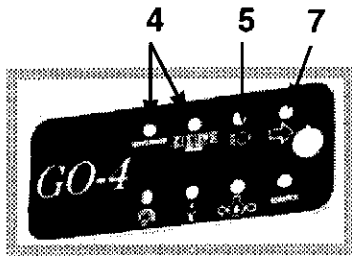

DASH & WIRING HARNESS

DASH & WIRING HARNESS

<i>REF.</i>	<i>PART NAME</i>	<i>PART NO.</i>	<i>QTY</i>
1	Dash Assembly	559000	1
2	Panel-Dash Instrument	533723	1
3	Heater-2 Speed Switch	660023	1
4	Red Light-Dash	662043	5
5	Blue Light-Dash	662044	1
6	Illuminated Locker Switch	662836	3
7	Green Light-Dash	662045	2
8	Push/Pull Switch	663383	1
9	Decal-Dash	694002	1
10	Decal-Heater Switch	694003	1
11	Decal-Turn Signal LH	694004	1
12	Adjustable Defroster Vent	610009	2
13	Panel-Dash Inspection	534010	2