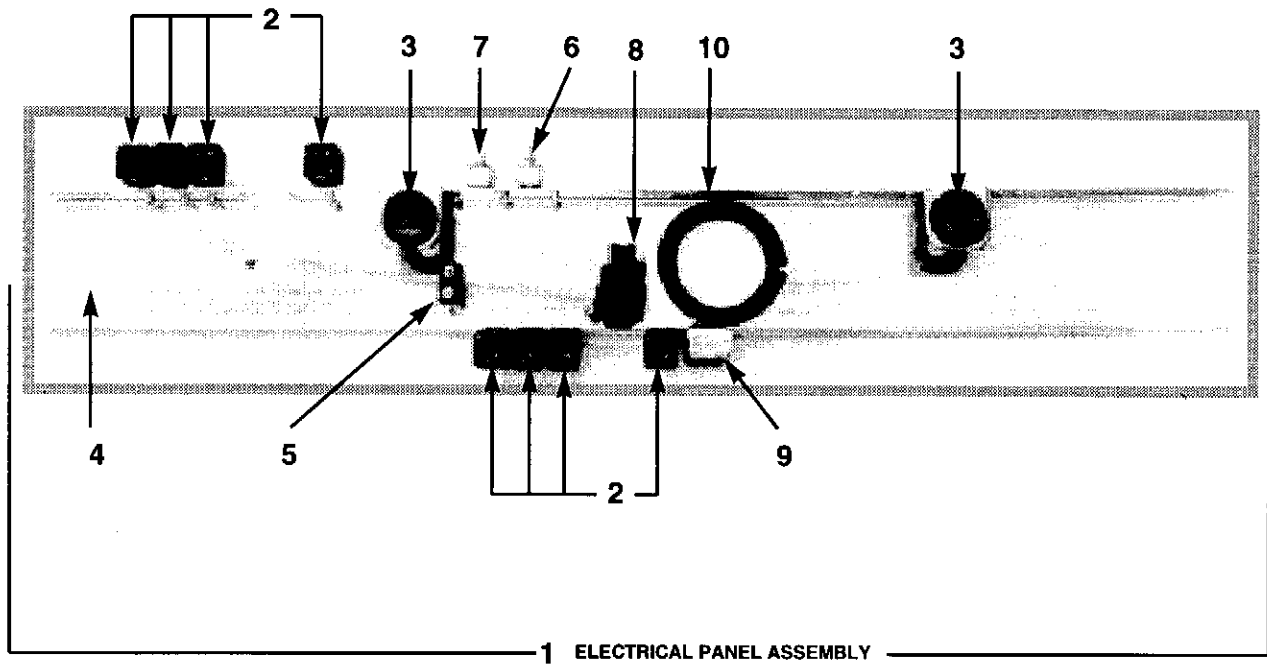

ELECTRICAL PANEL ASSEMBLY

ELECTRICAL PANEL ASSEMBLY

<i>REF.</i>	<i>PART NAME</i>	<i>PART NO.</i>	<i>Q'TY</i>
1	Electrical Panel Assembly	679000	1
2	Relay-4 Plug	661752	8
3	Radiator Bracket-Upper	153798	2
4	Electrical Panel	533779	1
5	50 Amp Circuit Breaker	662227	1
6	20 Amp Circuit Breaker	662916	1
7	15 Amp Circuit Breaker	662915	1
8	Fuel Pump Switch	663335	1
9	Fuel Pump Relay	663638	1
10	Edge Protector	684019	1