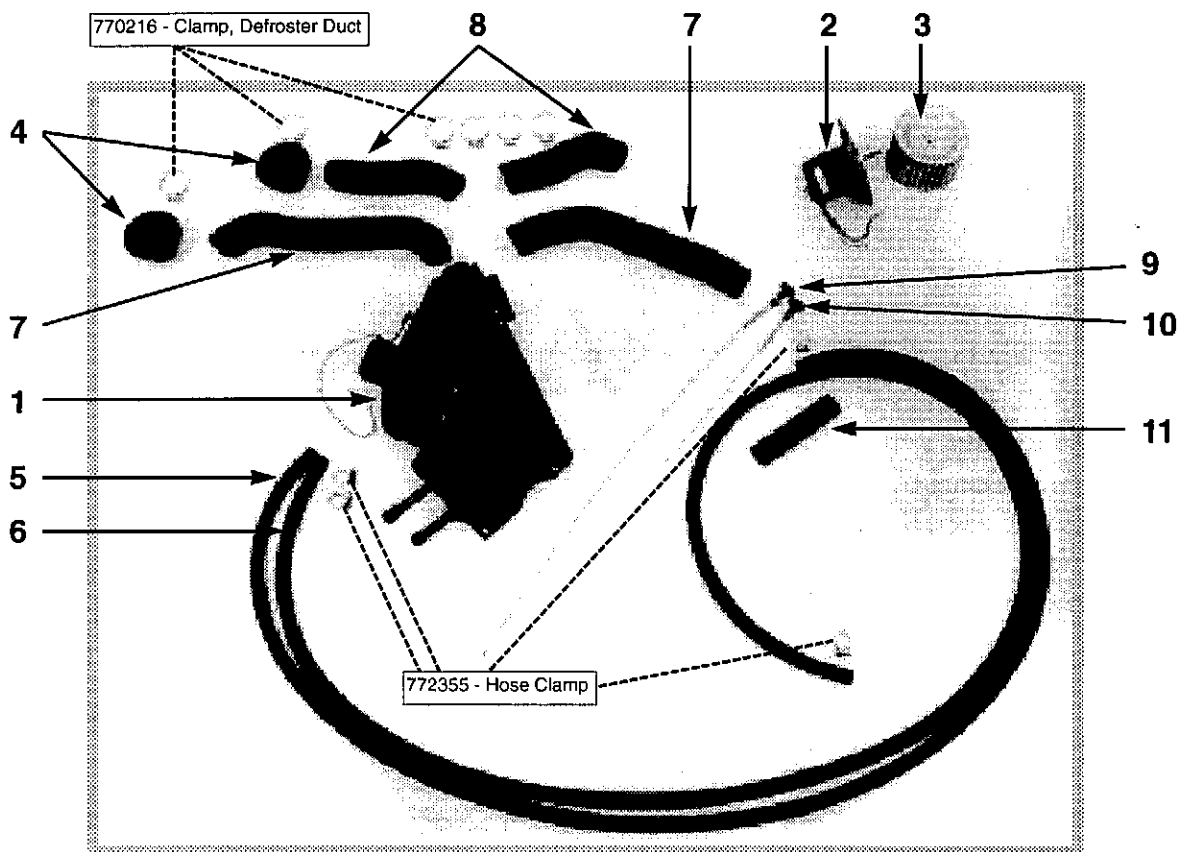

HEATING

HEATING

<i>REF.</i>	<i>PART NAME</i>	<i>PART NO.</i>	<i>QTY</i>
1	Heater (20,000 BTU)	613750	1
2	Heater Motor	614023	1
3	Heater Blower Fan	614024	1
4	Adjustable Defroster Vent	610009	2
5	Heater Hose, Return	612136	1
6	Heater Hose, Supply	613725	1
7	Duct-Heater, RH	613752	2
8	Duct-Heater, LH	613899	2
9	Cable-Heater Directional	611548	1
10	Cable-Defroster	613888	1
11	Guard-Heater Hose, Supply	684007	1
12	LH Shroud Assembly	619007	1
13	RH Shroud Assembly	619008	1