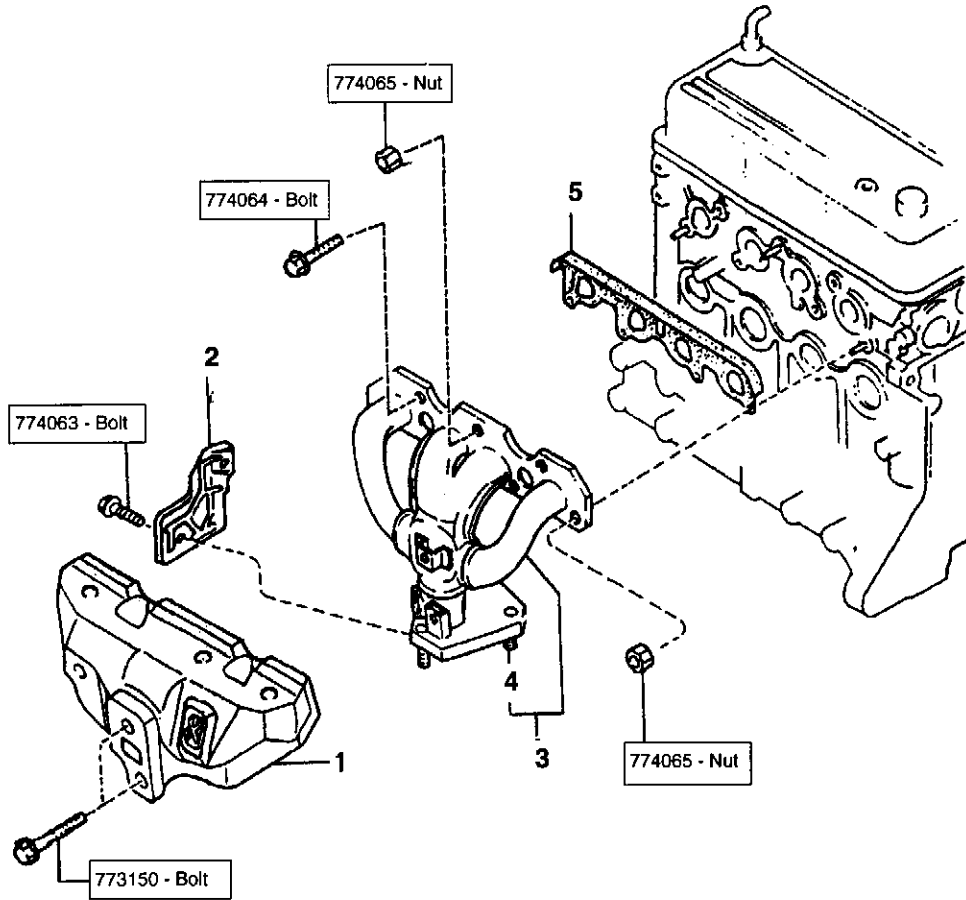

EXHAUST MANIFOLD

EXHAUST MANIFOLD

<i>REF.</i>	<i>PART NAME</i>	<i>PART NO.</i>	<i>QTY</i>
1	Insulator Assembly Exhaust	403149	1
2	Insulator-Heat	134031	1
3	Manifold Assembly-Exhaust	134032	1
4	Stud	134033	3
5	Gasket Assembly-Exhaust Manifold	134034	1