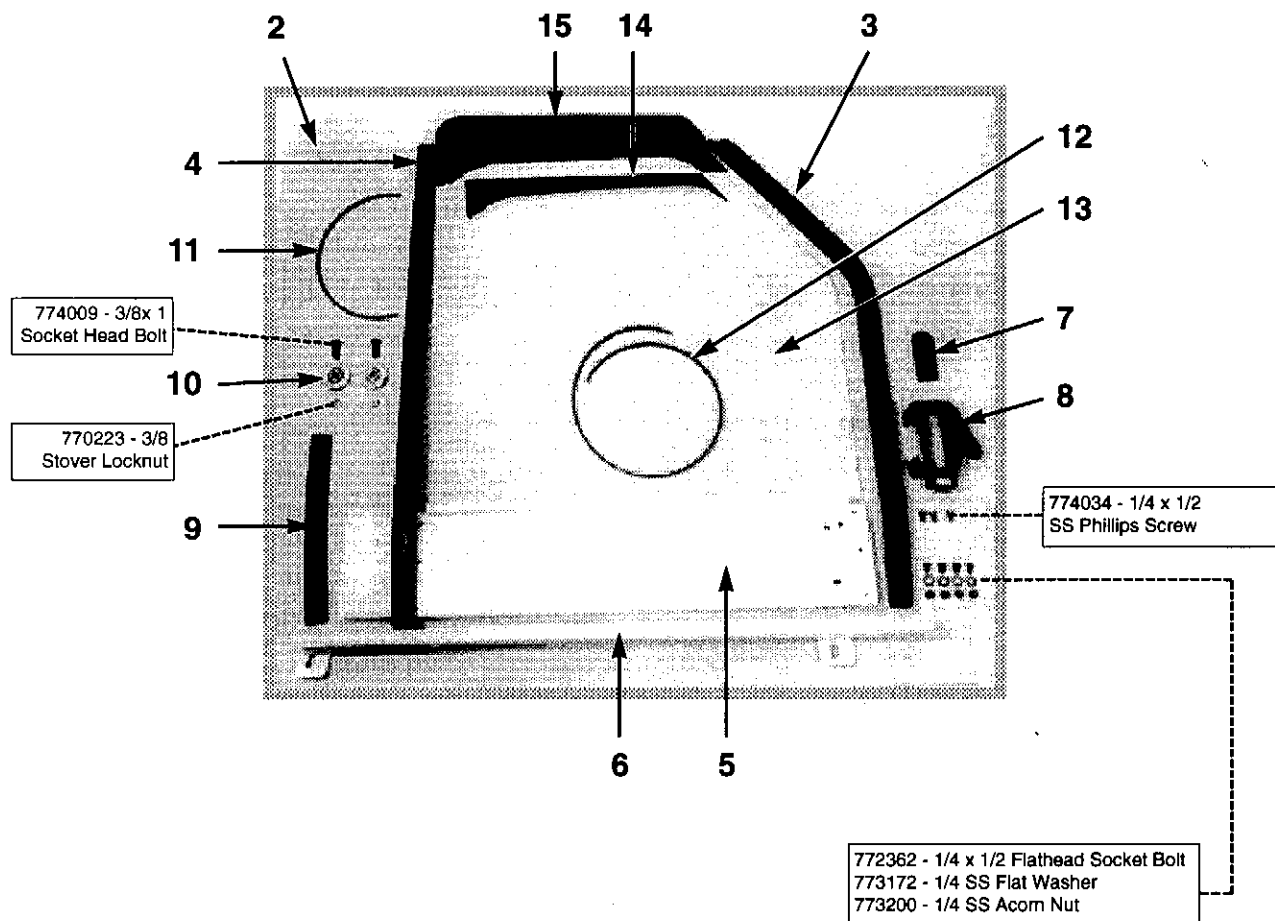

DOOR WINDOWS

DOOR WINDOWS

REF.	PART NAME	PART NO.	QTY
1	Window-LH Assembly	589003	1
2	Window-RH Assembly	589002	1
3	Frame-Door Window RH Front	584020	1
	Frame-Door Window LH Front <i>(not shown)</i>	584019	1
4	Frame-Door Window RH Rear	584018	1
	Frame-Door Window LH Rear <i>(not shown)</i>	584017	1
5	RH Lower Window Frame	584024	1
	LH Lower Window Frame <i>(not shown)</i>	584023	1
6	RH Window Roller Support	584022	1
	LH Window Roller Support <i>(not shown)</i>	584021	1
7	Grip-Window Handle,Black	584005	2
8	Latch-Inside Window Assembly	589004	2
9	Seal-Window Frame	684015	2
10	Pulley-Roller	583688	2
11	Top Window Seal	584026	2
12	Bottom-Window Seal	584025	2
13	Door Glass	633535	2
14	Guide-Outer Top Window RH	583825	1
	Guide-Outer Top Window LH <i>(not shown)</i>	583824	1
15	Frame-Window Top RH	583635	1
	Frame-Window Top LH <i>(not shown)</i>	583634	1