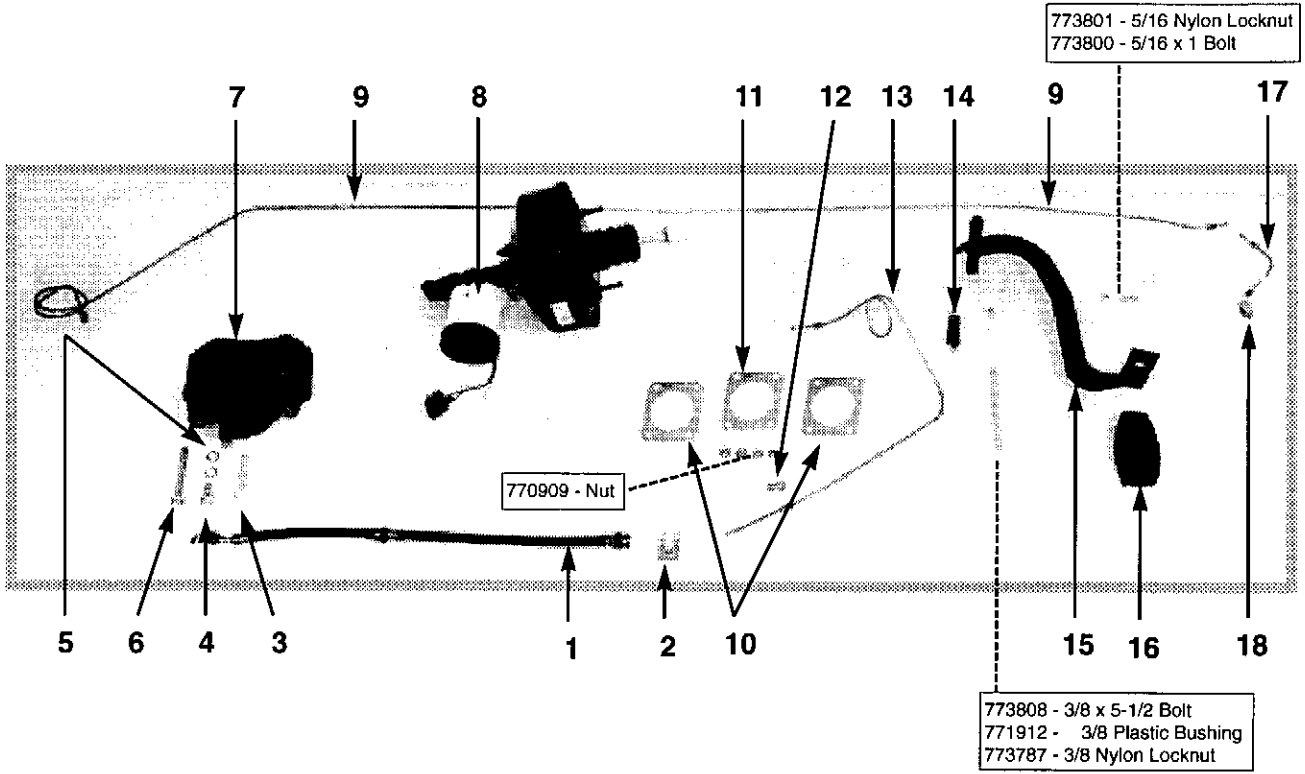

BRAKE SYSTEM

BRAKE SYSTEM

REF.	PART NAME	PART NO.	QTY
1	Hose-Flexible	430938	3
2	Clip-Flexible Hose	430936	3
3	Bolt-Caliper Brake	430760	3
4	Bolt-Connector	430937	3
5	Connector-Bolt Washer	430935	6
6	Bolt-Wheel Cylinder	430759	3
7	Caliper-R.H. Rear Brake	430761	2
8	Master Vacuum Assembly	431078	1
9	Main Brake Line	432130	1
10	Seal	433095	2
11	Spacer	433096	1
12	Adapter	432069	3
13	Front Brake Line-40"	432132	1
14	Momentary Switch	661021	1
15	Brake Arm	433802	1
16	Rubber Brake Pedal	432374	1
17	Right. Rear Brake Line-8"	432133	1
18	Tees (Hydraulic Brake)	431076	1
19	Rear Cross Brake Line 36"	432131	1
20	Caliper-LH Brake	430762	1
21	Vacuum Hose <i>(not illustrated)</i>	431733	1
22	Clip-Vacuum Hose <i>(not illustrated)</i>	770926	2