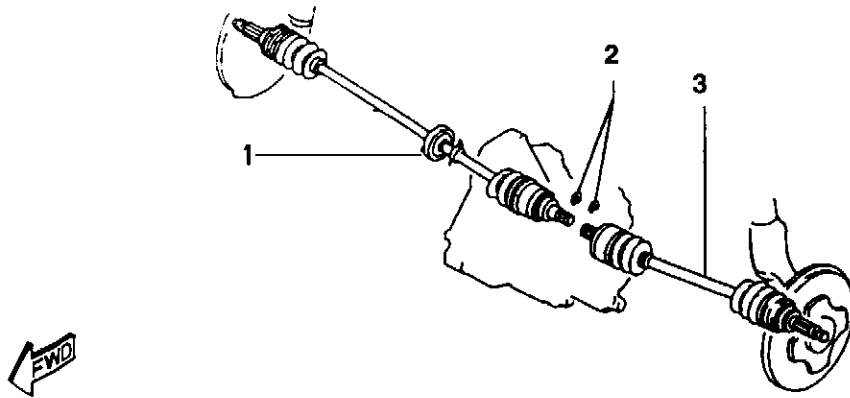

REAR SUSPENSION

<i>REF.</i>	<i>PART NAME</i>	<i>PART NO.</i>	<i>Q'TY</i>
25	LH Suspension Arm	283882	1
26	RH Suspension Arm	283883	1
27	Torsion Bar	283599	1
28	Rubber Torsion Bushing	282729	2
29	Rubber Bushing Kit	282728	4
30	Pulley	583873	2
31	LH Cable Bracket	442887	1
32	RH Cable Bracket	442888	1
33	Pulley-Emergency Brake	442868	2
34	Bushing-Pulley	442867	2
35	Clip	250747	2
36	Locknut with Washer	280751	2
37	LH Drive Shaft	250745	1
38	RH Drive Shaft	250744	1
39	Clamp-Torsion Bar	283683	2
40	Rear Shock Assembly	289000	2
41	Upper Control Arm Assembly	289002	2
42	Lower Control Arm Assembly	289003	2

DRIVE SHAFTS