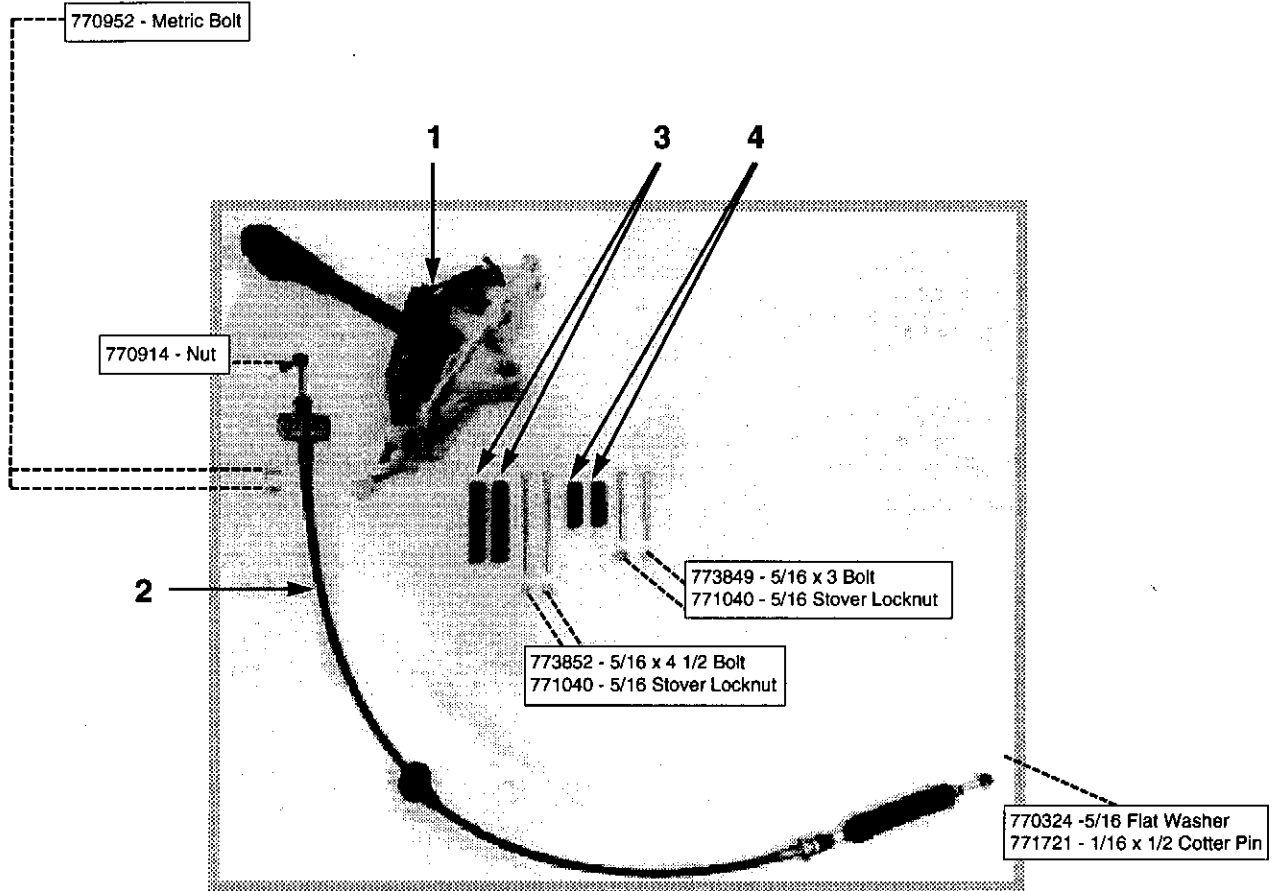

CHANGE CONTROL

CHANGE CONTROL

<i>REF.</i>	<i>PART NAME</i>	<i>PART NO.</i>	<i>QTY</i>
1	Change Compartment	463098	1
2	Cable Control	463101	1
3	Spacer-Lower Shifter Mount	463764	2
4	Spacer-Lower Shifter Mount	463765	2