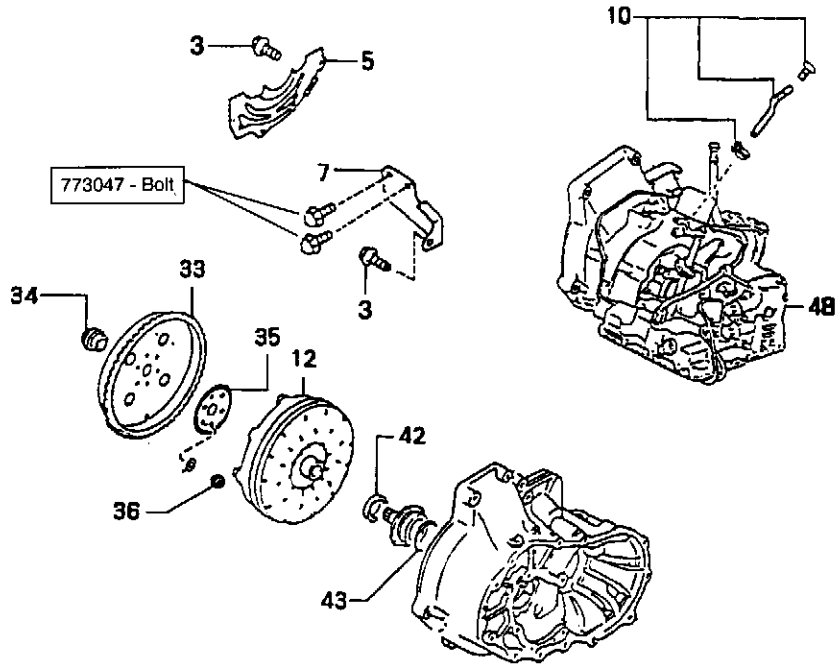

TORQUE CONVERTER, OIL PUMP & RINGS

TORQUE CONVERTER, OIL PUMP & RINGS

<i>REF.</i>	<i>PART NAME</i>	<i>PART NO.</i>	<i>QTY</i>
1	Hose Assembly-Oil	193045	1
2	Hose Assembly-Oil	193046	1
3	Bolt	153699	1
5	Cover Under	193048	1
7	Plate Gusset-Front	190451	1
8	Pipe Assembly-Oil	193050	2
10	Breather Assembly	193052	1
12	Torque Converter	194001	1
14	Oil Pump	194002	1
33	Drive Plate Assembly	194003	1
34	Adaptor	194004	1
35	Backing Plate	194005	1
36	Nut	194006	6
37	Hose	193344	1
38	Insert	193343	1
39	Pipe Assembly-Vacuum	193126	1
41	Gasket-Oil Pump	194007	1
42	Oil Seal	194008	1
43	O-Ring	194009	1
48	Transmission-Complete	193057	1