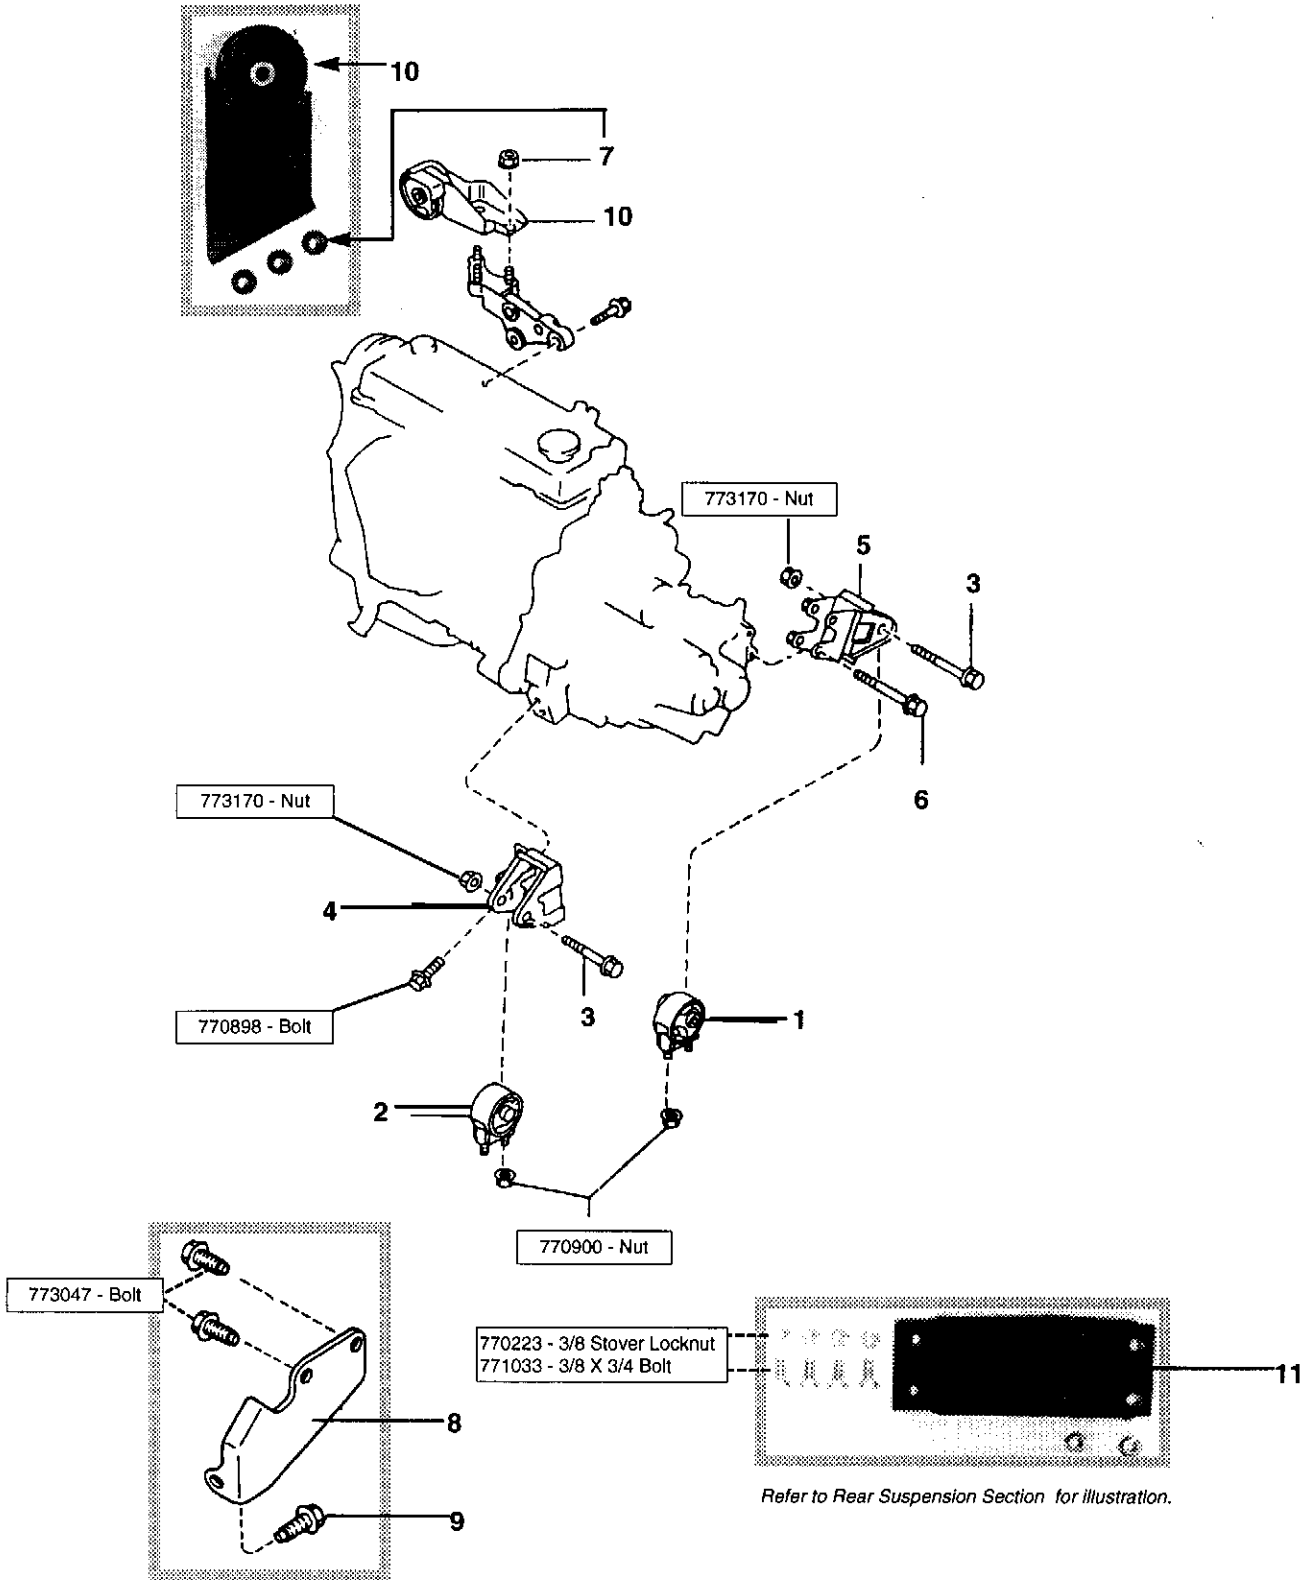

ENGINE & TRANSMISSION MOUNT

Refer to Engine Section for illustration.

Refer to Rear Suspension Section for illustration.

ENGINE & TRANSMISSION MOUNT

<i>REF.</i>	<i>PART NAME</i>	<i>PART NO.</i>	<i>Q'TY</i>
1	Rubber Engine Mount #1	393085	1
2	Rubber Engine Mount #2	393086	1
3	Bolt-Rubber Engine Mounts	393087	2
4	Bracket Engine Mount #2	393081	1
5	Bracket Engine Mount #1	393080	1
6	Bolt-Engine Mount	393698	2
7	Nut-Engine Mount #3	393084	3
8	Plate Gusset-Front	190451	1
9	Bolt-Plate Gusset Front	153699	1
10	Upper Engine Mount	393771	1
11	Rear Engine Mount Bracket	394005	1