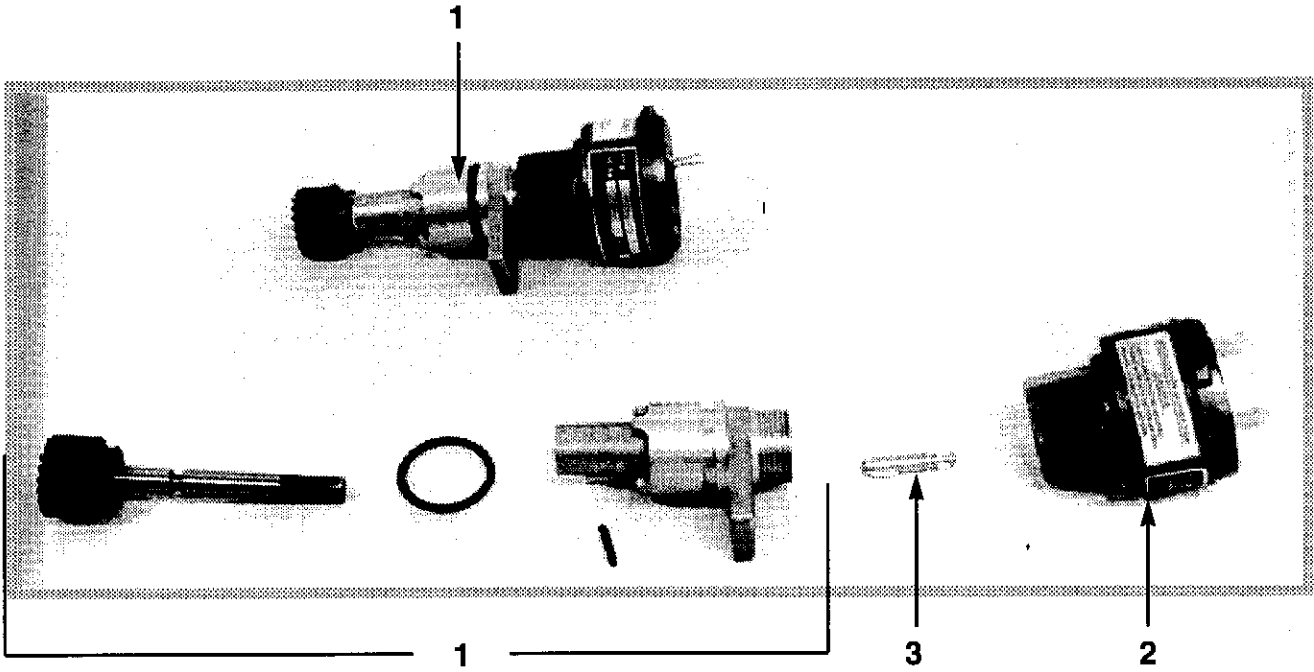

TRANSMISSION

TRANSMISSION

<i>REF.</i>	<i>PART NAME</i>	<i>PART NO.</i>	<i>Q'TY</i>
1	Speedo Gear Assembly	179001	1
2	Speed Signal Generator	170004	1
3	Drive Pin	171413	1