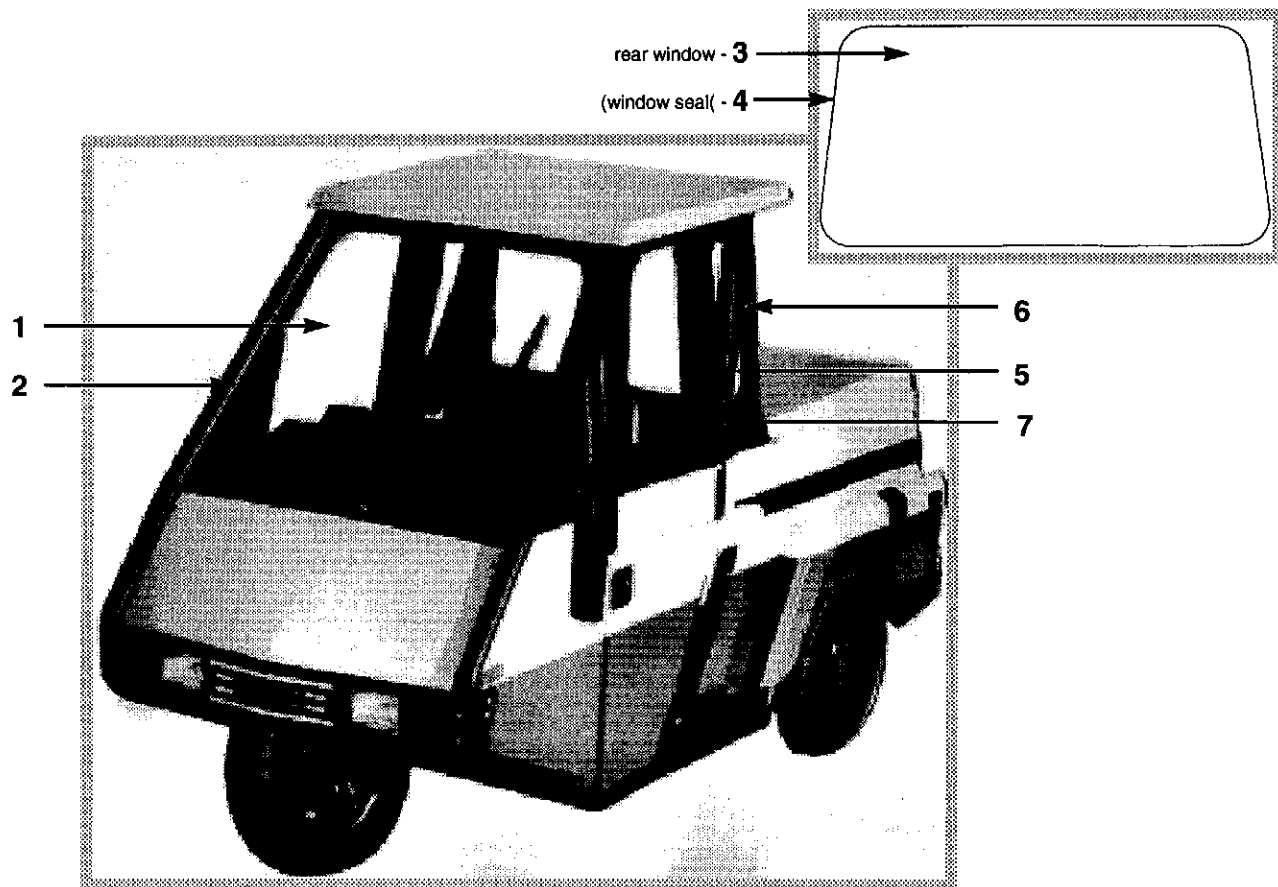

WINDOWS

774034 - 1/2 SS Screw
771036 - 1/4 Flange Locknut