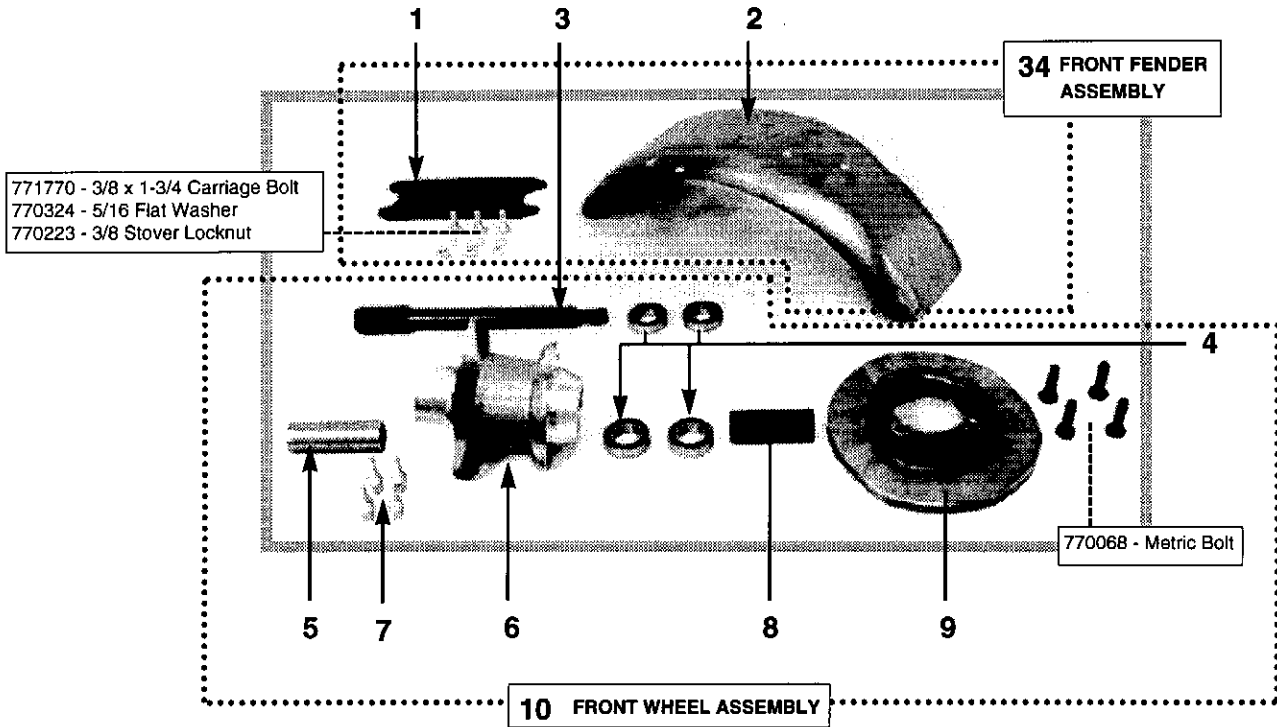

FRONT SUSPENSION

FRONT SUSPENSION

<i>REF.</i>	<i>PART NAME</i>	<i>PART NO.</i>	<i>QTY</i>
1	Front Fender Support	531273	1
2	Front Fender	534000	1
3	Front Axle	342254	1
4	Bearing	343224	4
5	Axle Sleeve, Inner	343221	1
6	Front Hub	343219	1
7	Bolt-Wheel	371079	4
8	Axle Sleeve, Outer	342253	1
9	Plate-Disc	430756	1
10	Front Wheel Assembly	349003	1
11	Filler Plug	343668	1
12	Cap, Strut	343598	1
13	O-Ring-Strut Cap	341488	1
14	Compression Spring	344012	1
15	Hex Nut Damper Tube	344009	1
16	Washer Front Shock Damper	344005	1
17	Piston Uni-Ring	343594	1
18	Front Shock Damper Piston	344004	1
19	Tube, Shock Damper	344011	1
20	Strut, Front Shock	344001	1
21	Snap Ring	344017	2
22	Star Washer	343630	1
23	O-Ring 220	344008	1
24	M2OL Washer	344007	1
25	Washer-Damper	343631	1
26	Rod Wiper	343595	1
27	Loaded U Cup	343593	1
28	Reservoir, Front Shock	342251	1
29	1/2 inch Copper Washer	344006	1
30	Stud, Axle Support,, Fork	341120	2
31	Support, Front Axle	344000	1
32	Stud, Caliper Mount	341116	2
33	Mount-Brake Caliper	432803	1
34	Front Fender Assembly	539000	1
35	Front Shock Assembly	349002	2
36	Front Shock Damper Assembly	349004	2