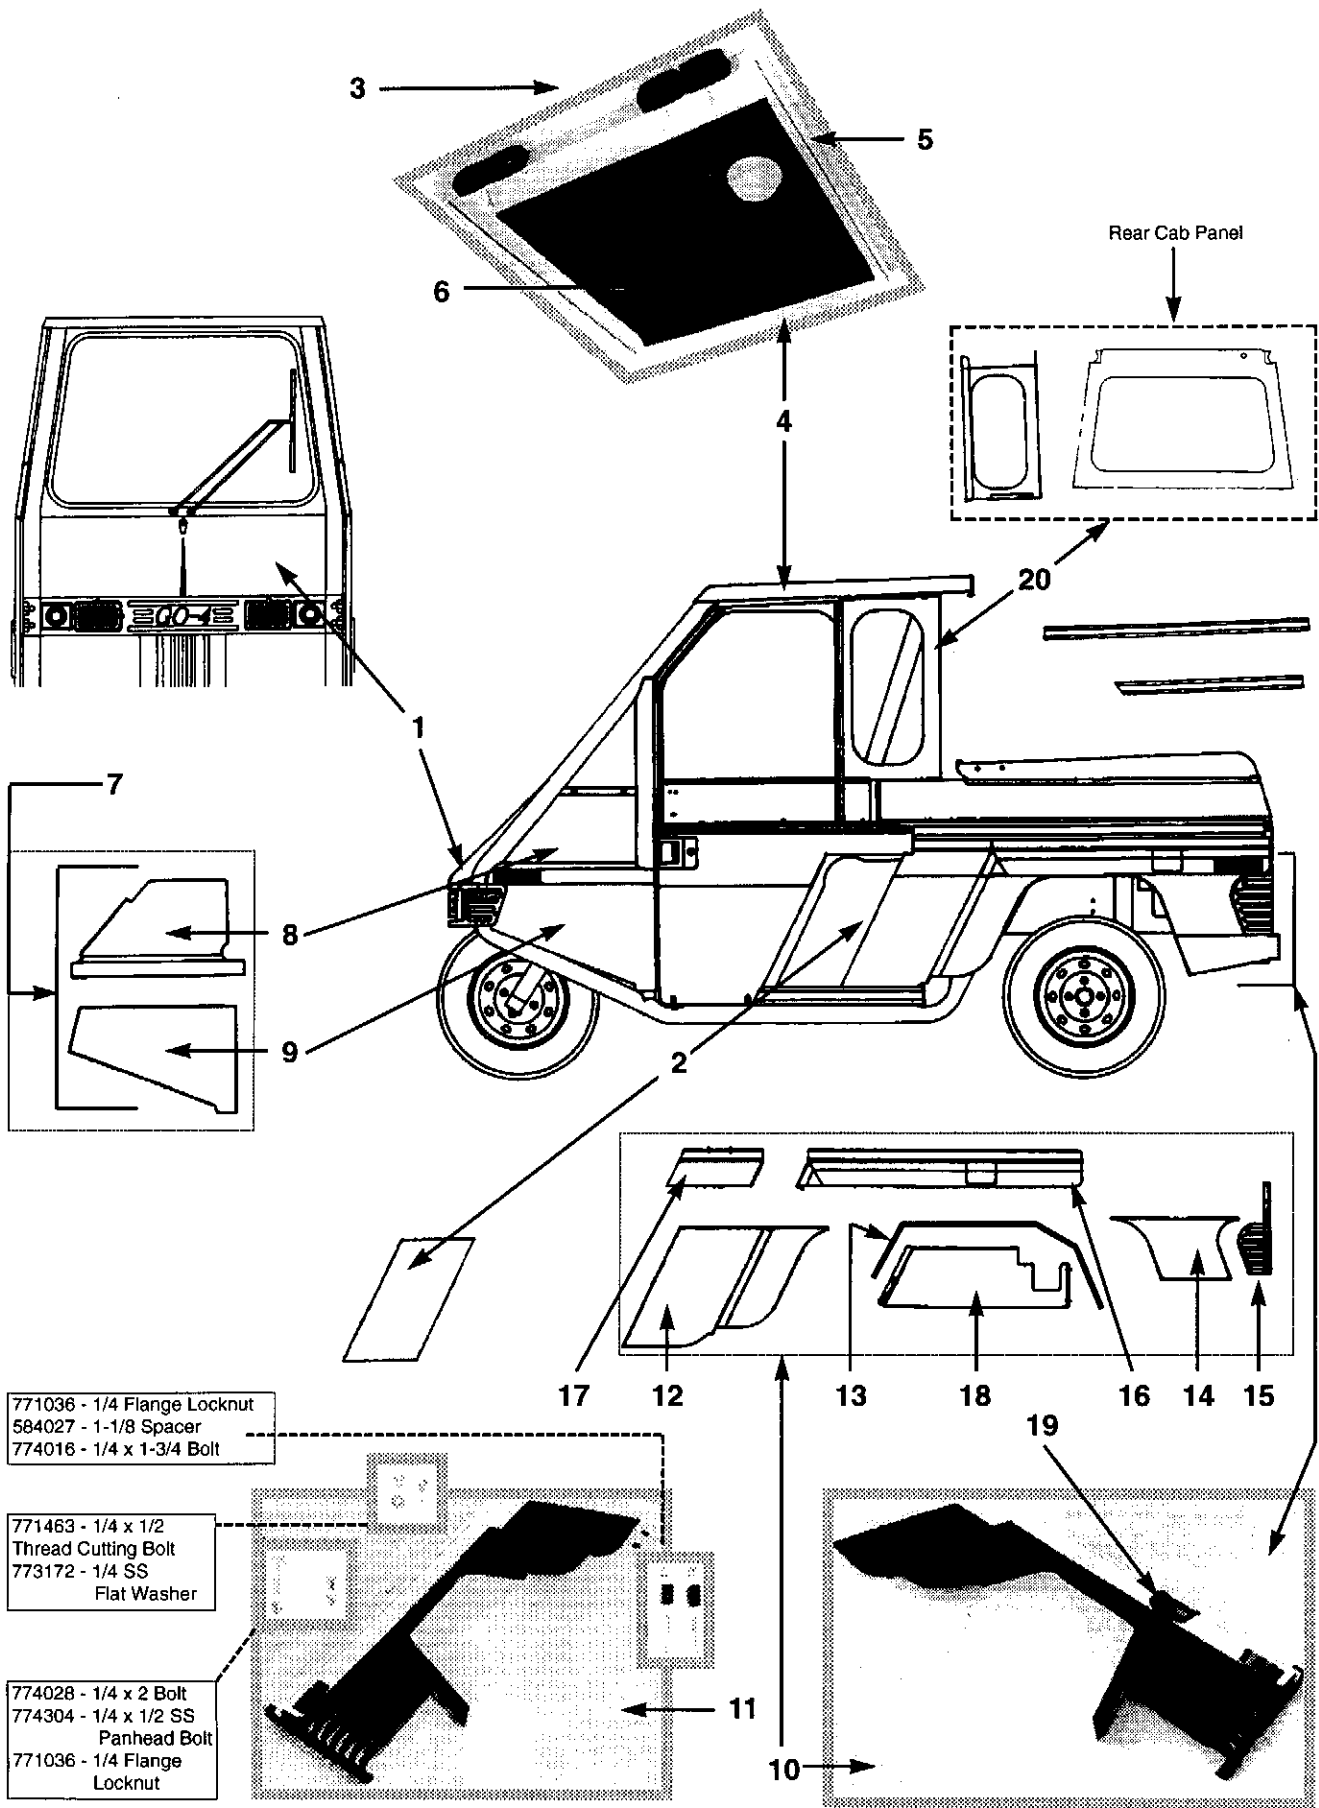

BODY PANELS

771036 - 1/4 Flange Locknut
584027 - 1-1/8 Spacer
774016 - 1/4 x 1-3/4 Bolt

771463 - 1/4 x 1/2 Thread Cutting Bolt
773172 - 1/4 SS Flat Washer

774028 - 1/4 x 2 Bolt
774304 - 1/4 x 1/2 SS Panhead Bolt
771036 - 1/4 Flange Locknut

BODY PANELS

REF.	PART NAME	PART NO.	QTY
1	Hood-Front	533418	1
2	Panel-Front, Engine Intake	534021	2
	Panel-Front, Engine Intake with A/C <i>(not illustrated)</i>	534022	2
3	Roof Assembly	539001	1
4	Roof Panel	533469	1
5	Top Window Slider-Roof	534020	2
6	Headliner	533863	1
7	Front Filler Panel Assembly-LH	539003	1
	Front Filler Panel Assembly-RH <i>(not illustrated)</i>	539002	1
8	Filler Panel-Upper Front LH	533543	1
	Filler Panel-Upper Front RH <i>(not illustrated)</i>	533544	1
9	Filler Panel-Lower Front LH	533564	1
	Filler Panel-Lower Front RH <i>(not illustrated)</i>	533565	1
10	Fender Assembly-LH	539005	1
11	Fender Assembly-RH	539004	1
12	Panel-Engine Intake LH	534005	1
	Panel-Engine Intake RH <i>(not illustrated)</i>	534002	1
13	Splashguard	534015	2
14	Fender Panel-Rear Corner LH	533484	1
	Fender Panel-Rear Corner RH <i>(not illustrated)</i>	533485	1
15	Tail Light Cover-LH	533482	1
	Tail Light Cover-RH <i>(not illustrated)</i>	533483	1
16	Panel-Fender Upper Stepside, LH	534011	1
	Panel-Fender Upper Stepside, RH <i>(not illustrated)</i>	534012	1
17	Side Access Panel-Upper, LH	534019	1
	Side Access Panel-Upper, RH <i>(not illustrated)</i>	534018	1
18	Fender Well-Inner, LH	533729	1
	Fender Well-Inner, RH <i>(not illustrated)</i>	533730	1
19	Edge Protector	684016	1
20	Rear Cab Panel	533686	1