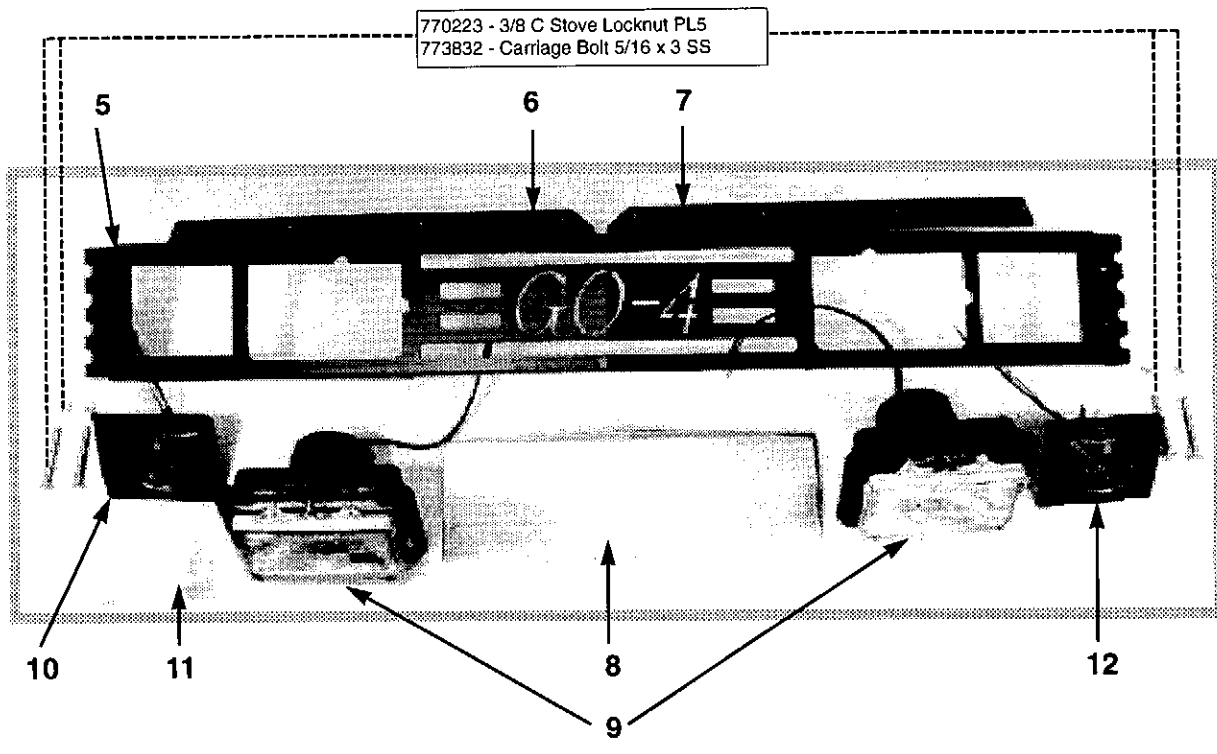

BUMPERS

BUMPERS

<i>REF.</i>	<i>PART NAME</i>	<i>PART NO.</i>	<i>QTY</i>
1	License Plate Lamp Assembly	519004	1
2	Bumper-Rear	504003	1
3	Panel-Rear Bumper Filler	504000	1
4	Bumper-Front Assembly	509000	1
5	Bumper-Front	503422	1
6	Support-Nose Cone RH	503838	1
7	Support-Nose Cone LH	503837	1
8	Backing Plate-Front Bumper	503590	1
9	Headlight Assembly	510073	2
10	Signal Light Assembly-Front RH	519000	1
11	Turn Signal Retainer-Front	513828	2
12	Signal Light Assembly-Front LH	519001	1
13	Rear Bumper Assembly	509001	1