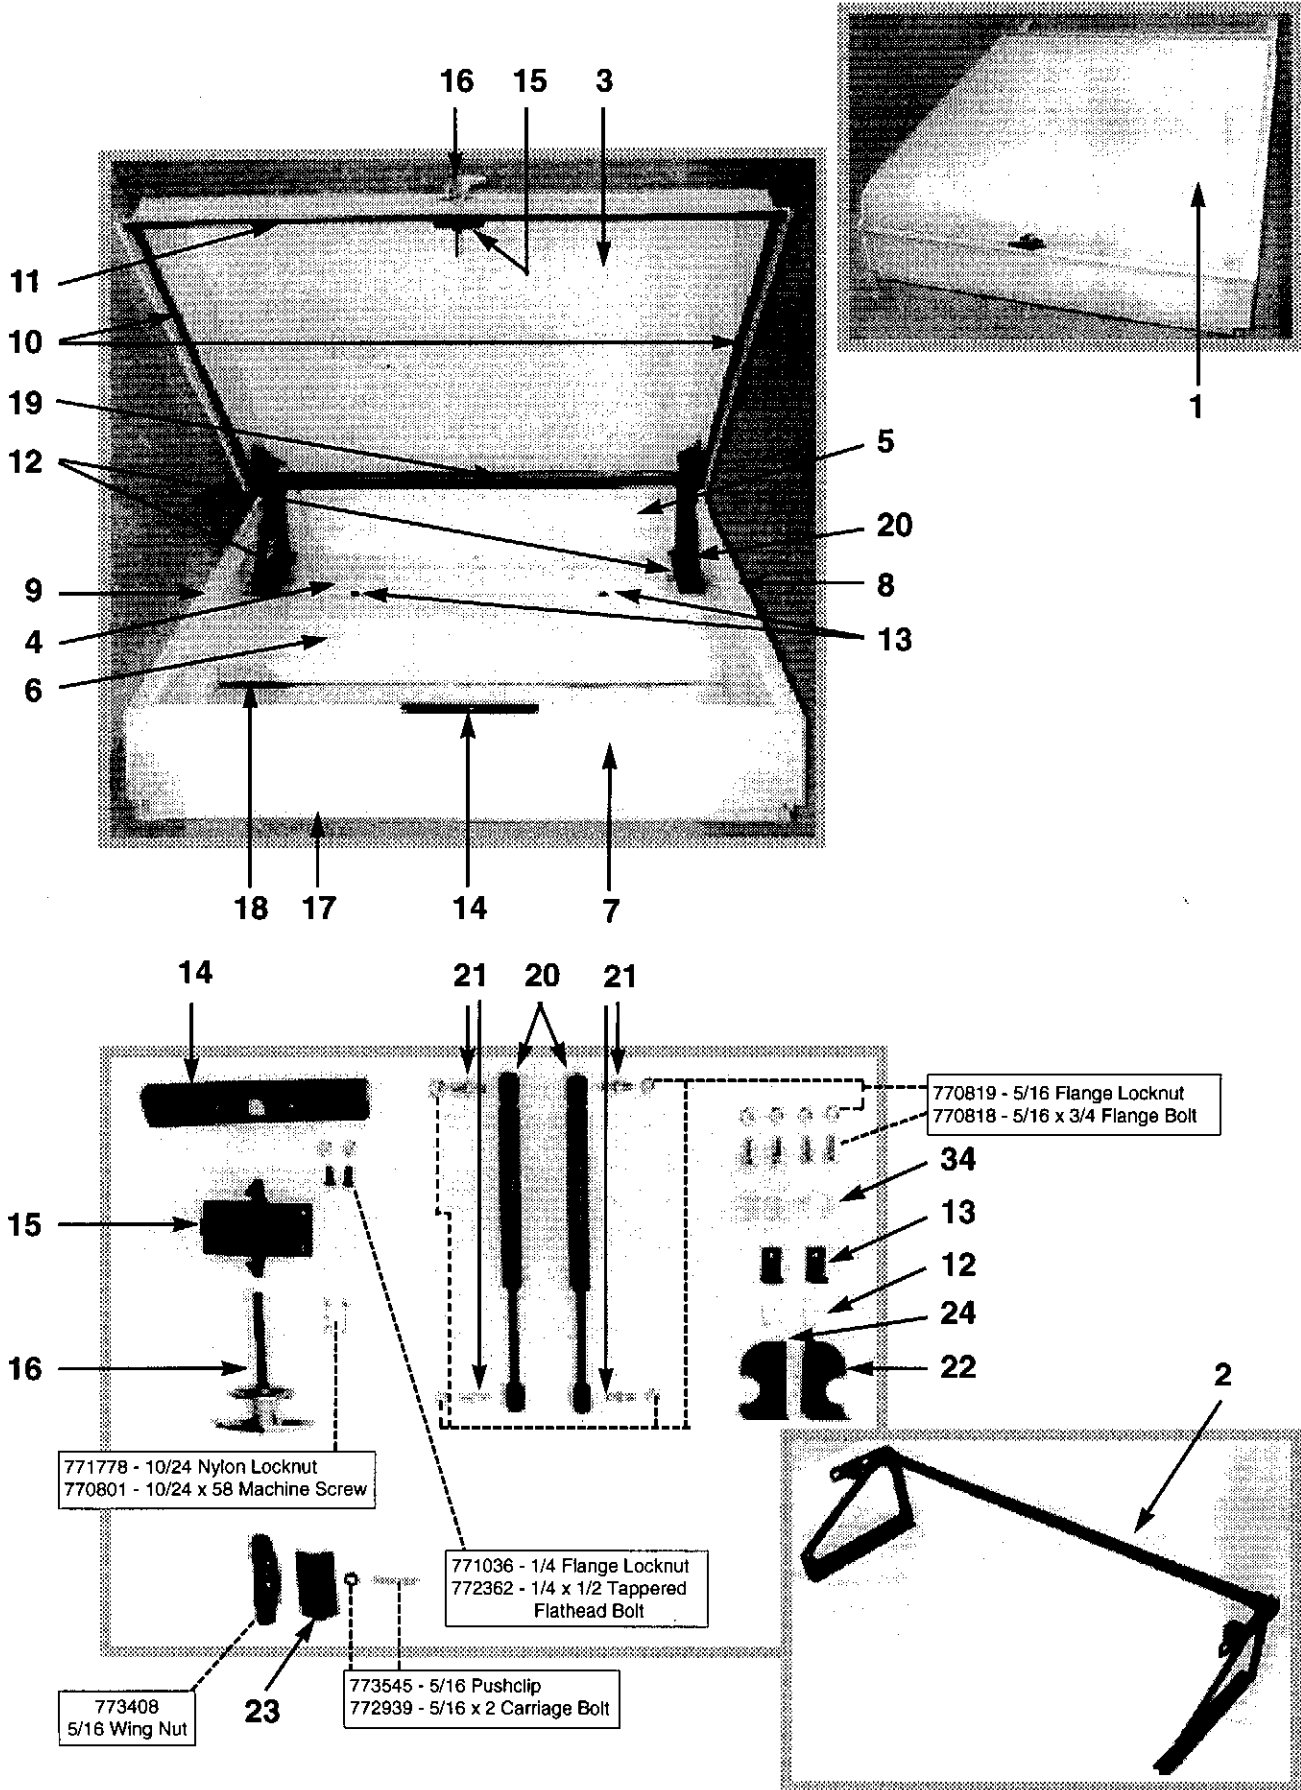

UPPER TRUNK ASSEMBLY

UPPER TRUNK ASSEMBLY

<i>REF.</i>	<i>PART NAME</i>	<i>PART NO.</i>	<i>QTY</i>
1	Upper Trunk Assembly	629001	1
2	Hinge-Upper Trunk	624003	1
3	Lid- Upper Trunk	624001	1
4	Panel-Engine Inspection	624009	1
5	Panel-Upper Trunk Front	624006	1
6	Panel-Trunk Floor	624008	1
7	Panel-Upper Trunk, Rear	623504	1
8	Panel-Trunk, RH Side	623818	1
9	Panel-Upper Trunk, LH Side	623817	1
10	Seal-Upper Trunk Lid, Side	684014	2
11	Seal-Upper Trunk Rear Lid	684012	1
12	Hinge-Engine Inspection Panel	624017	1
13	Latch-Engine Inspection Panel	624016	2
14	Trunk Lid Striker	623197	1
15	Latch, Trunk Lid	621019	1
16	T-Handle, Trunk	621052	1
17	Seal-Upper Trunk, Lower Panel	684004	1
18	Seal-Upper Trunk, Floor	684020	1
19	Seal-Upper Trunk, Front Panel & Lid	684013	1
20	Gas Prop	621007	2
21	Ball Stud	621008	4
22	Trunk Hinge, Filler Panel, LH	624011	1
23	Trunk Retainer	623498	1
24	Trunk Hinge Filler Panel, RH	624012	1
34	Bushing-Plastic	621469	2