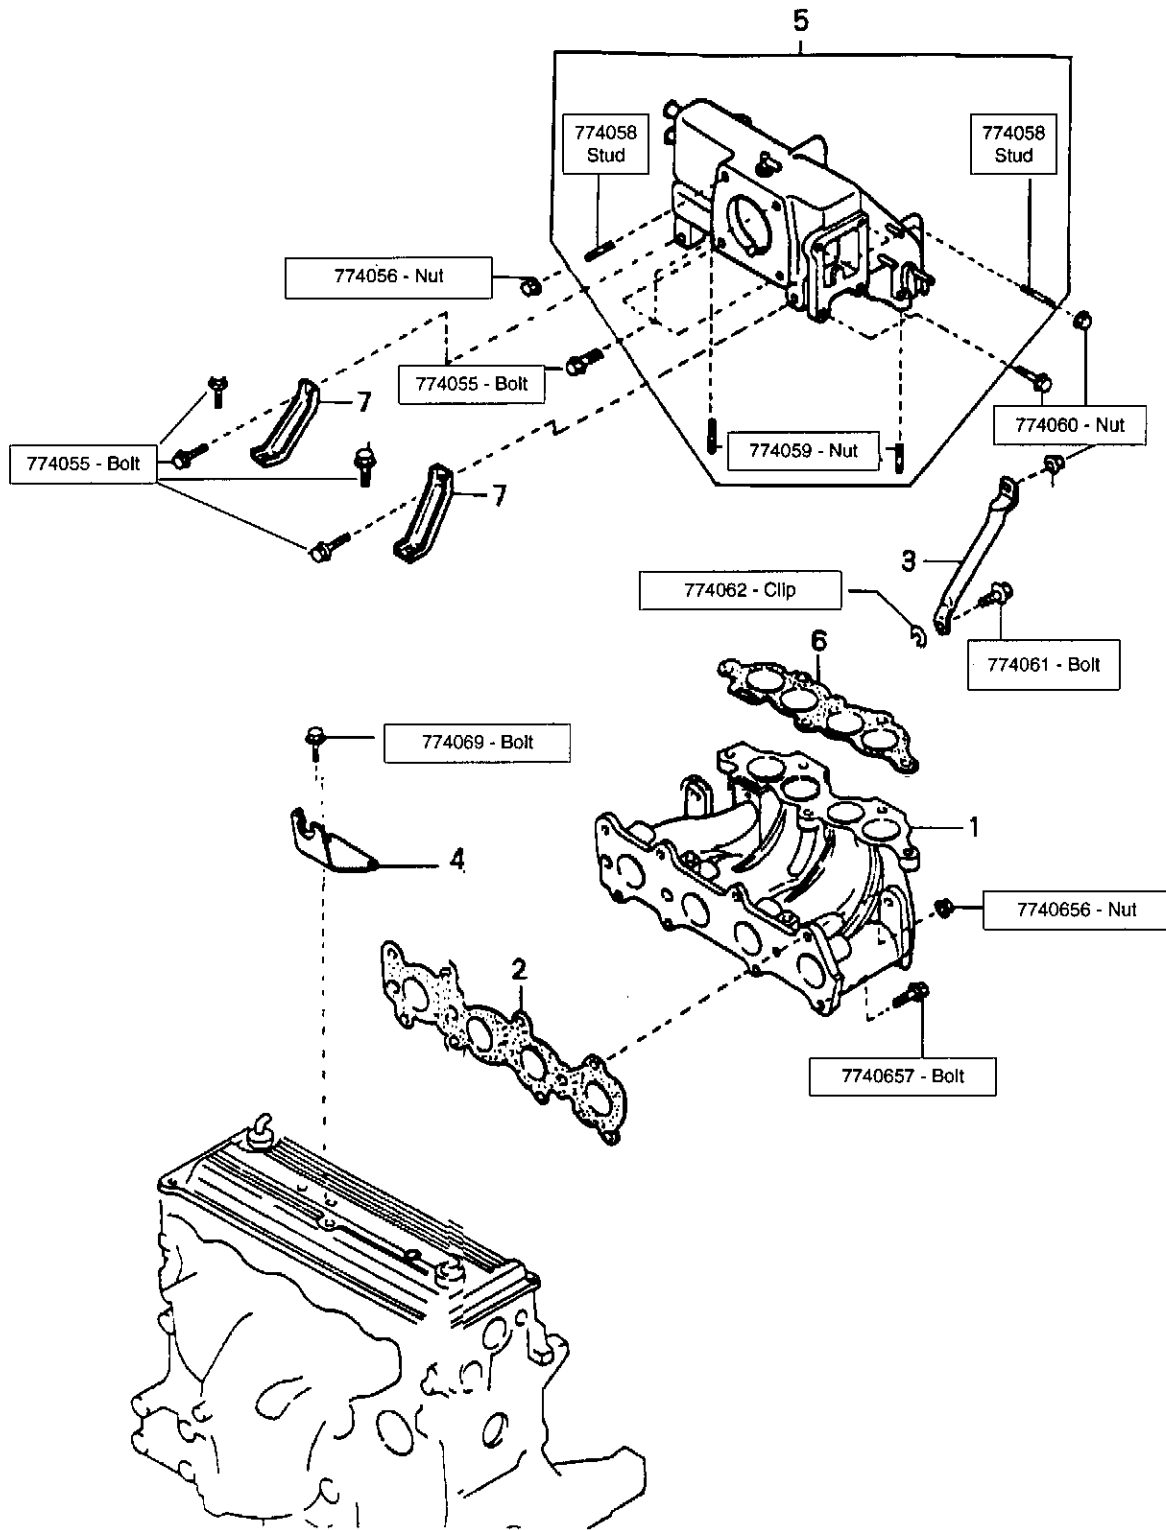

INTAKE MANIFOLD

INTAKE MANIFOLD

<i>REF.</i>	<i>PART NAME</i>	<i>PART NO.</i>	<i>QTY</i>
1	Manifold Assembly-Intake	134024	1
2	Gasket-Intake Manifold	134025	1
3	Stay-Intake Manifold	134026	1
4	Bracket-Acc. Wire	134027	1
5	Tank Assembly-Surge	134028	1
6	Gasket-Surge Tank	134029	1
7	Bracket-Surge Tank	134030	2