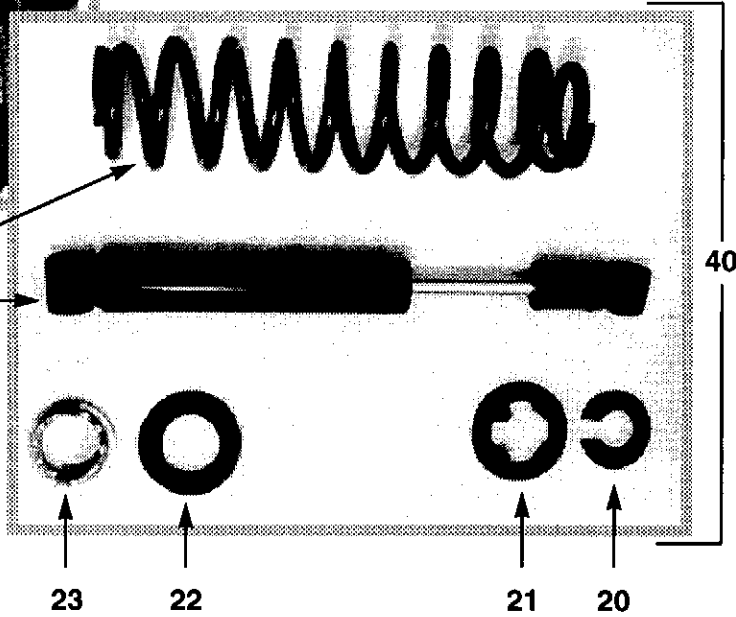

REAR SUSPENSION

771862 - 1/2 Jam Nut
 772215 - 3/8 x 2-1/2 Bolt
 770223 - 3/8 Stover Locknut

771862 - 1/2 Jam Nut
 772215 - 3/8 x 2-1/2 Bolt
 770223 - 3/8 Stover Locknut

41
 UPPER
 CONTROL
 ARM

42
 LOWER
 CONTROL
 ARM