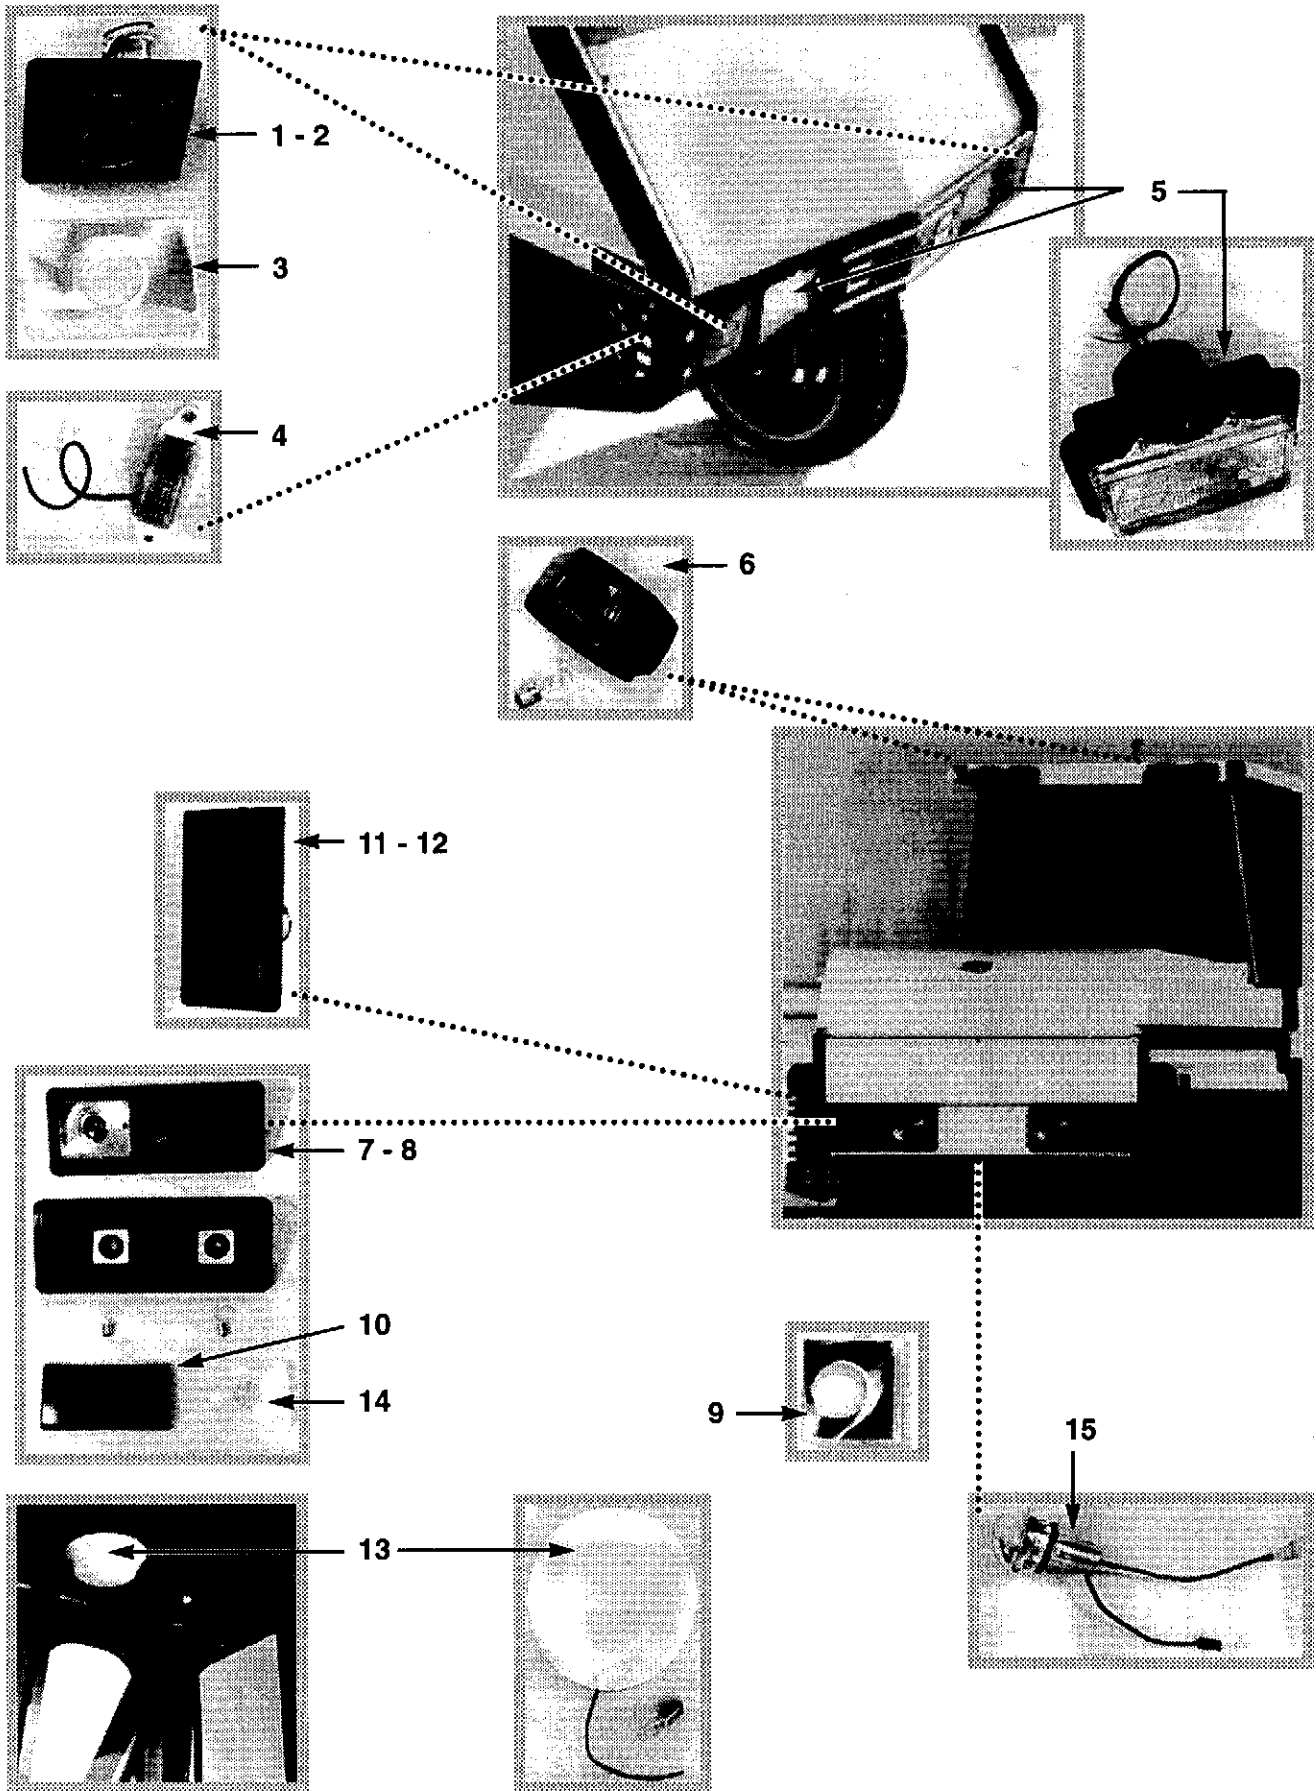

LIGHTING

LIGHTING

<i>REF.</i>	<i>PART NAME</i>	<i>PART NO.</i>	<i>QTY</i>
1	Signal Light Assembly-Front RH	519000	1
2	Signal Light Assembly-Front LH	519001	1
3	Turn Signal Retainer	513828	2
4	Light-Front Side Marker	514001	2
5	Headlight Assembly	510073	2
6	Clearance Light-Red	511029	4
7	Tail- light-Right Rear	513583	1
8	Tail- light-Left Rear	513584	1
9	Retainer-Rear Tail Light	514000	2
10	Red Taillight Cover	514002	2
11	Signal Light Assembly-Rear RH	519002	1
12	Signal Light Assembly-Rear LH	519003	1
13	Dome Light Assembly with Switch	510075	1
14	Clear Taillight Cover	514003	2
15	License Plate Lamp Assembly	519004	1