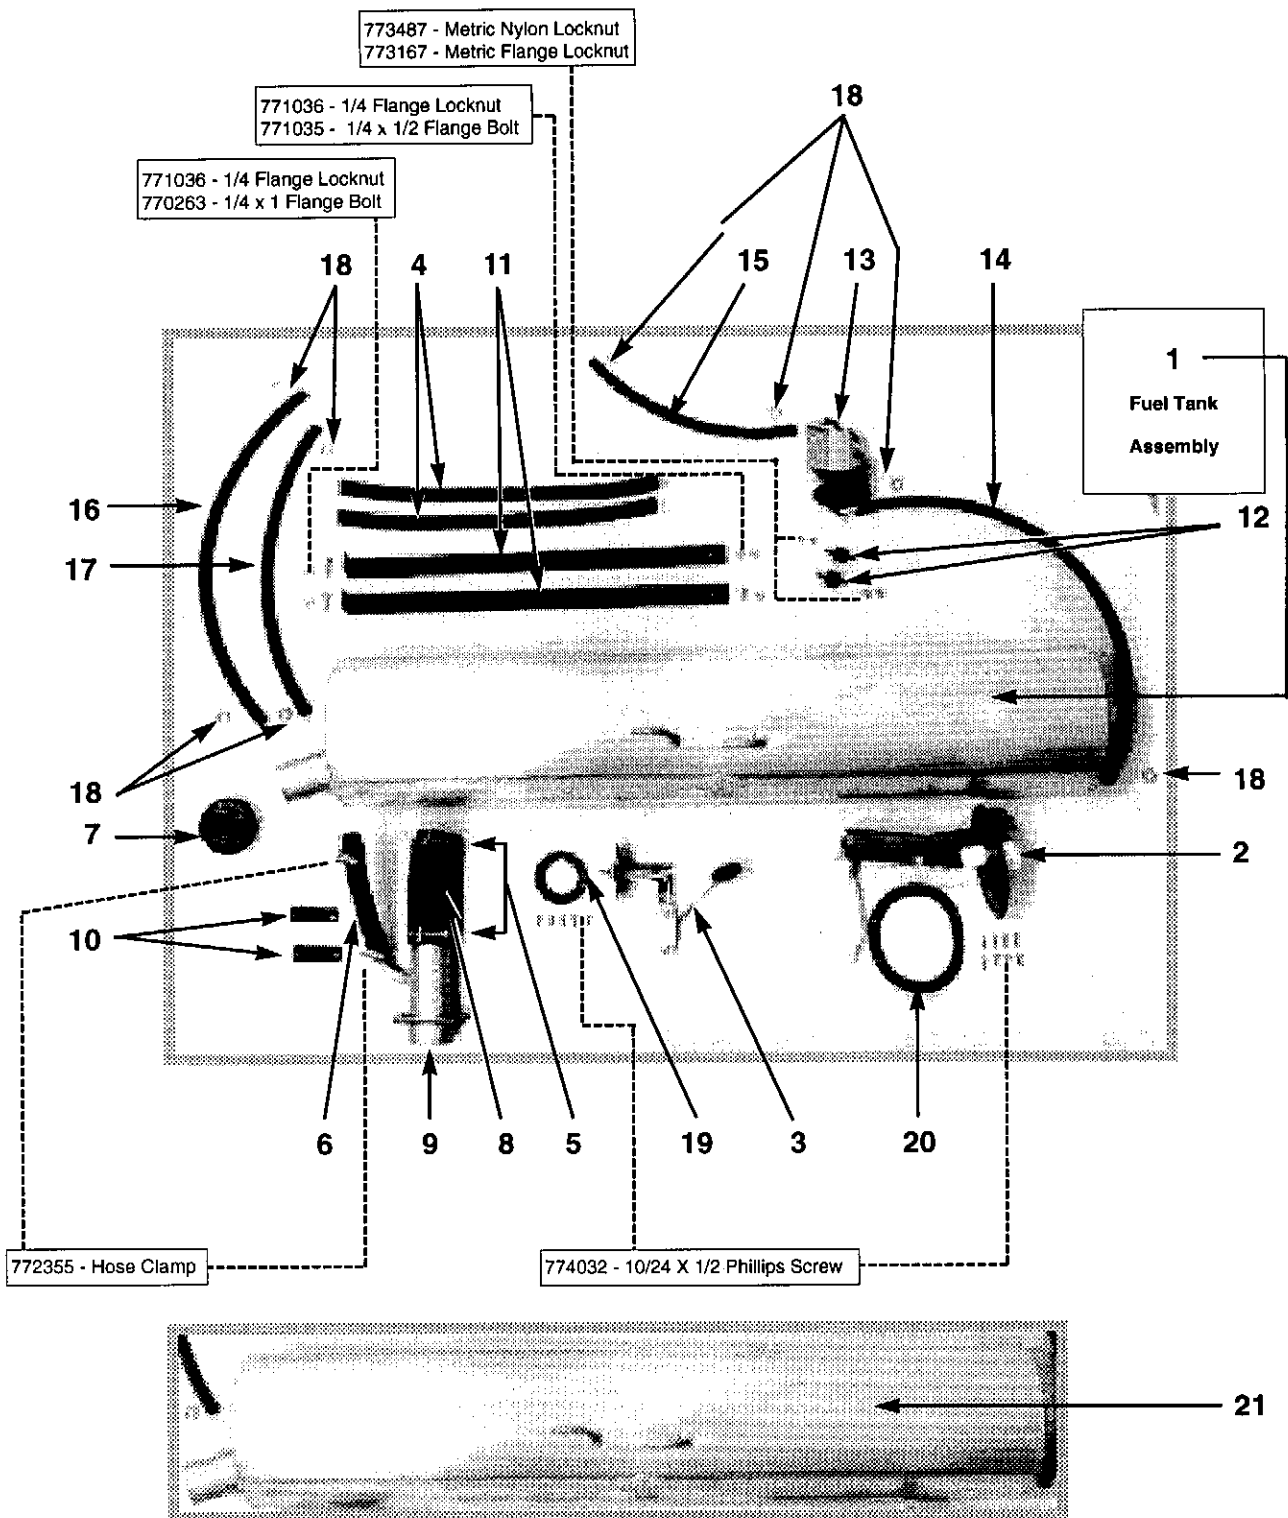

FUEL TANK & LINE

FUEL TANK & LINE

REF.	PART NAME	PART NO.	QTY
1	Fuel Tank Assembly	429000	1
2	Fuel Pump	423090	1
3	Fuel Level Sender	424004	1
4	Insulator Strap-17 inch	684005	2
5	Clamp-Filler Hose	423695	2
6	Hose-Fuel Overflow	424007	1
7	Cap-Filler	423131	1
8	Hose Joint	423298	1
9	Spout-Fuel Filler	424001	1
10	Gas Spout Support	424002	2
11	Strap-Gas Tank	423717	2
12	Rubber-Mounting	133026	2
13	Fuel Filter Assembly	423016	1
14	Fuel Line Hose-24 inch	424005	1
15	Fuel Line Hose-12 inch	423826	1
16	Fuel Line Hose-20 inch	423827	1
17	Fuel Line-16 1/4 inch	421732	1
18	Hose Clip	133015	8
19	Gasket-Fuel Sender	421924	1
20	Gasket-Fuel Pump	420255	1
21	Fuel Tank	423620	1
	Locking Fuel Cap <i>(not Shown)</i>	423010	1