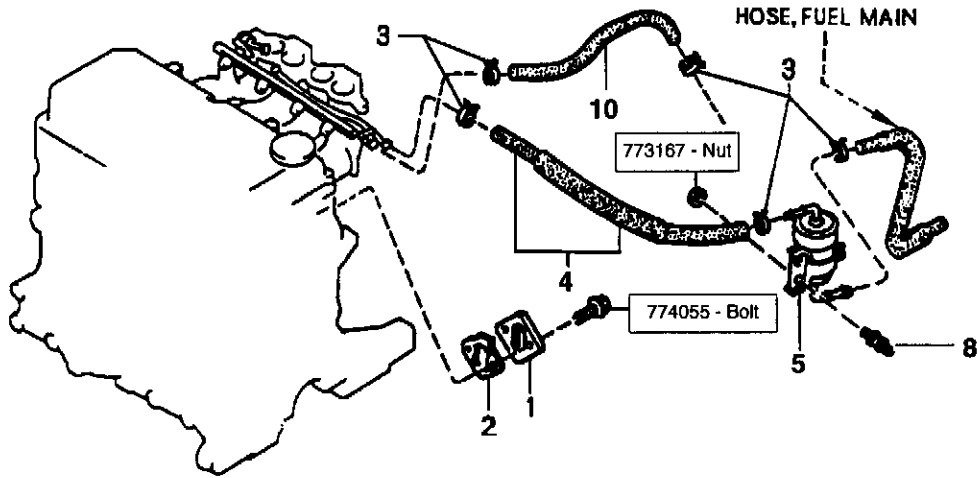

FUEL SYSTEM

FUEL SYSTEM

<i>REF.</i>	<i>PART NAME</i>	<i>PART NO.</i>	<i>QTY</i>
1	Cover-Blind	124009	1
2	Gasket-Fuel Pump	134008	1
3	Clip	133015	1
4	Hose Assembly-Fuel EGI	133826	1
5	Filter Assembly-Fuel	133016	1
6	Canister	133017	1
7	Bracket-Canister	133018	1
8	Rubber-Mounting	133026	2
9	Tube-Vacuum, Canister	134006	1
10	Fuel Return Hose	421732	1
11	Fuel Vapour Line	133827	1