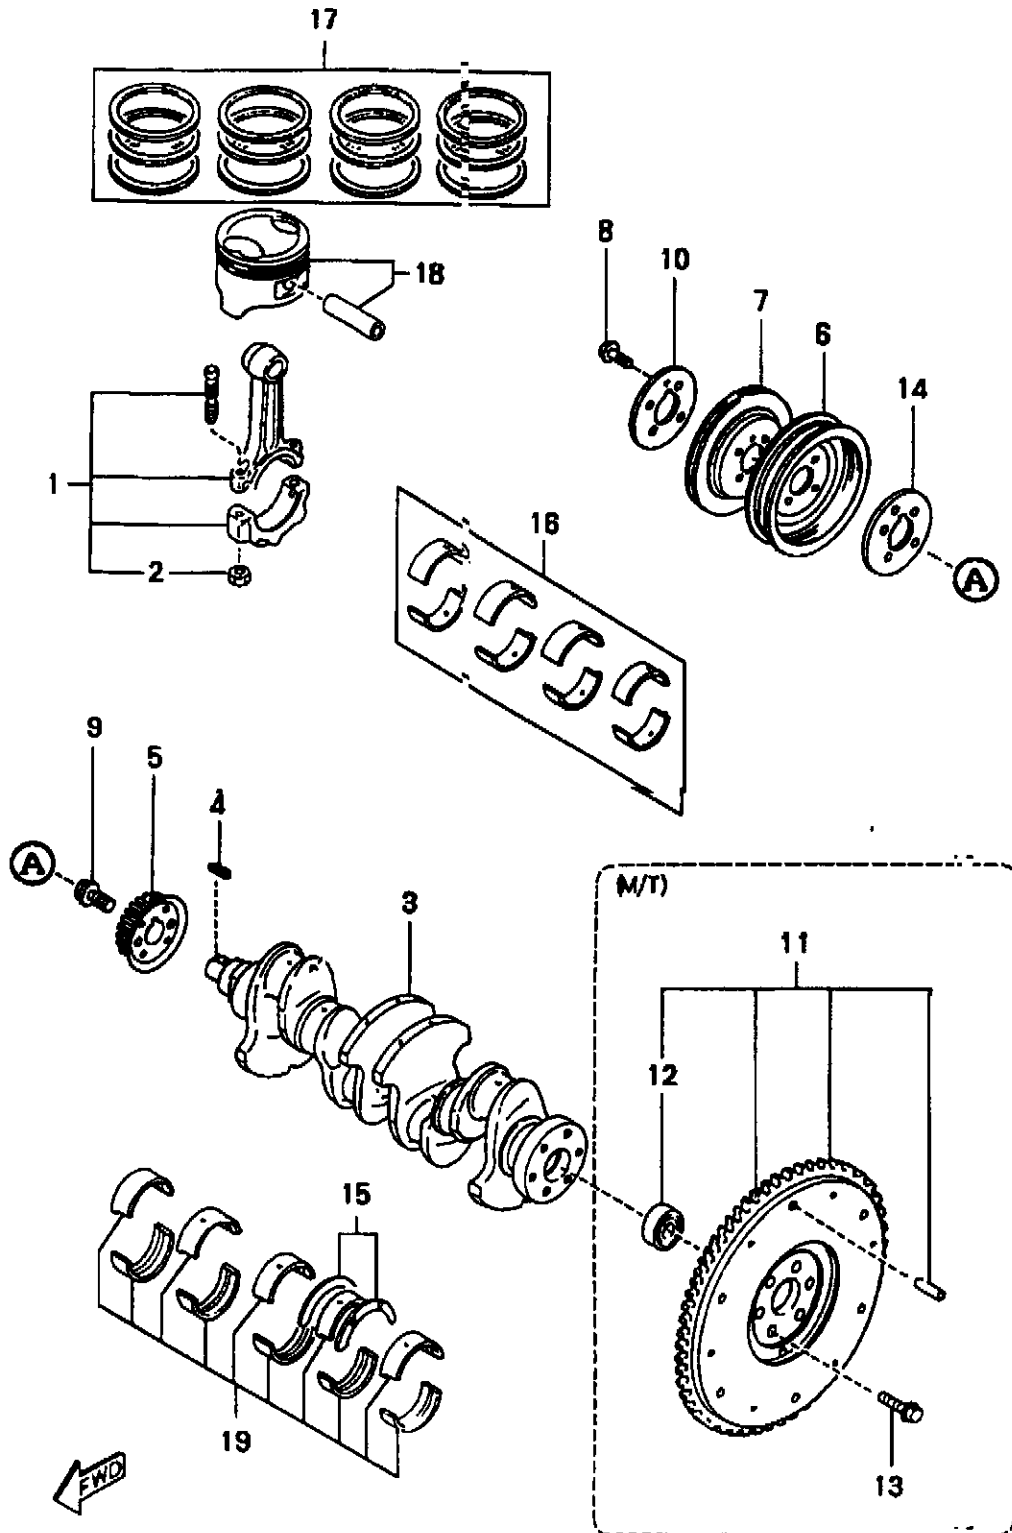

PISTON, CRANKSHAFT & FLYWHEEL

PISTON, CRANKSHAFT & FLYWHEEL

<i>REF.</i>	<i>PART NAME</i>	<i>PART NO.</i>	<i>QTY</i>
1	Rod Assembly-Connecting	114000	4
2	Nut-Connecting Rod Cap	114001	8
3	Crankshaft	114002	1
4	Key-Crankshaft	114003	1
5	Pulley-T.Belt	114004	1
6	Pulley, C. Shaft	114005	1
7	Pulley, C. Shaft	114006	1
8	Bolt	114007	4
9	Bolt-Pulley Lock	114008	1
10	Plate	114009	1
11	Flywheel Assembly	114010	1
12	Bearing-Pilot	114011	1
13	Bolt-Flywheel Lock	114012	6
14	Pulley Assembly C.S.	114013	1
15	Metal Set-Thrust	114014	1
16	Metal Set- Conrod	114015	1
17	Ring Set-Piston	114016	1