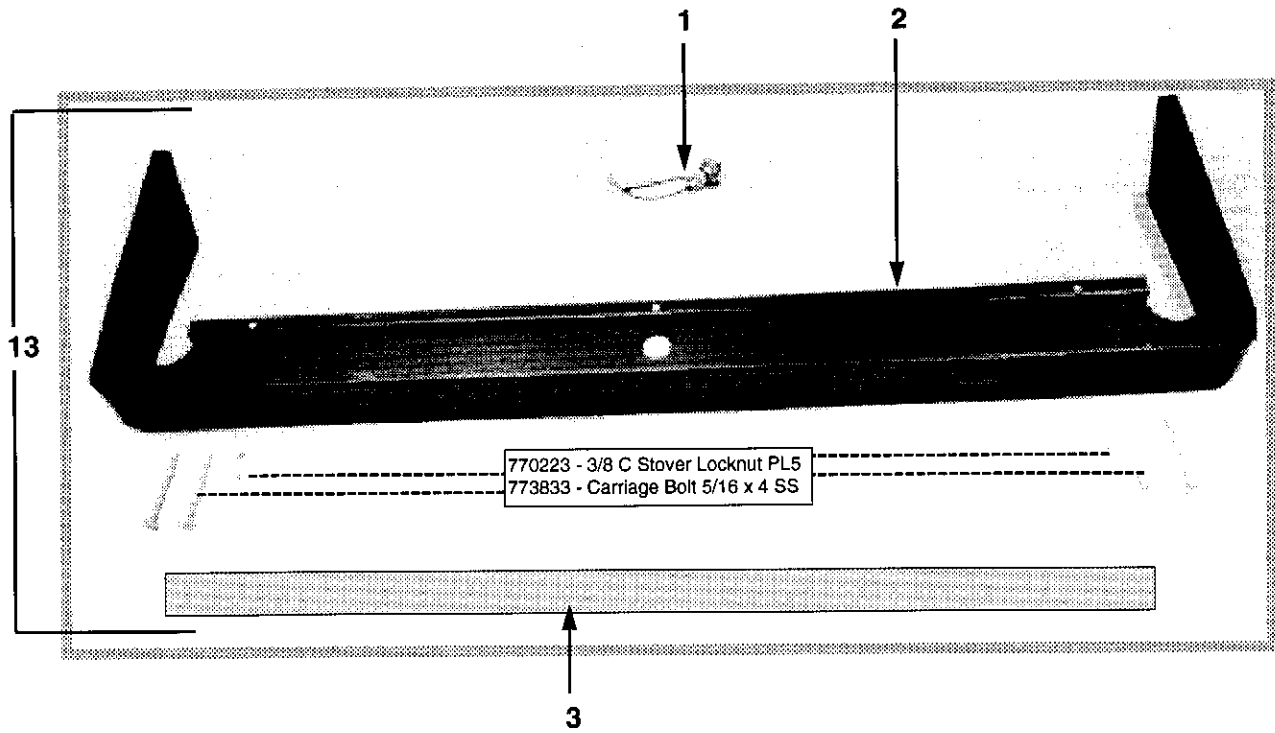

BUMPERS

BUMPERS

<i>REF.</i>	<i>PART NAME</i>	<i>PART NO.</i>	<i>QTY</i>
1	License Plate Lamp Assembly	519004	1
2	Bumper-Rear	504003	1
3	Panel-Rear Bumper Filler	504000	1
4	Bumper-Front Assembly	509000	1
5	Bumper-Front	503422	1
6	Support-Nose Cone RH	503838	1
7	Support-Nose Cone LH	503837	1
8	Backing Plate-Front Bumper	503590	1
9	Headlight Assembly	510073	2
10	Signal Light Assembly-Front RH	519000	1
11	Turn Signal Retainer-Front	513828	2
12	Signal Light Assembly-Front LH	519001	1
13	Rear Bumper Assembly	509001	1