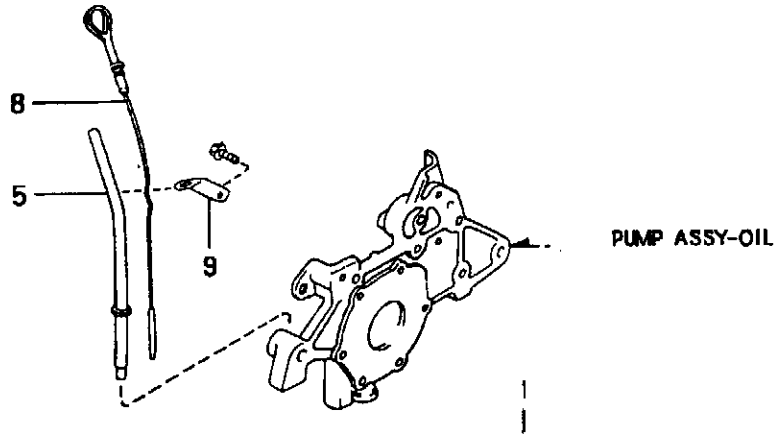

CYLINDER BLOCK

CYLINDER BLOCK

<i>REF.</i>	<i>PART NAME</i>	<i>PART NO.</i>	<i>Q'TY</i>
1	Block Assembly-Cylinder	104014	1
2	Plug-Oil Control	104015	1
3	Pin-Tubular	104016	2
5	Joint-Oil Filter	104017	1
6	Blind Plug	104018	2
7	Bolt-C.Shaft Cap	104019	10
8	Gage Assembly-Oil Level	104020	1
9	Bracket-Oil Level Gage	104021	1
10	Frost Plug	104022	3
11	Frost Plug	104023	2
13	Sleeve Mount	104025	1