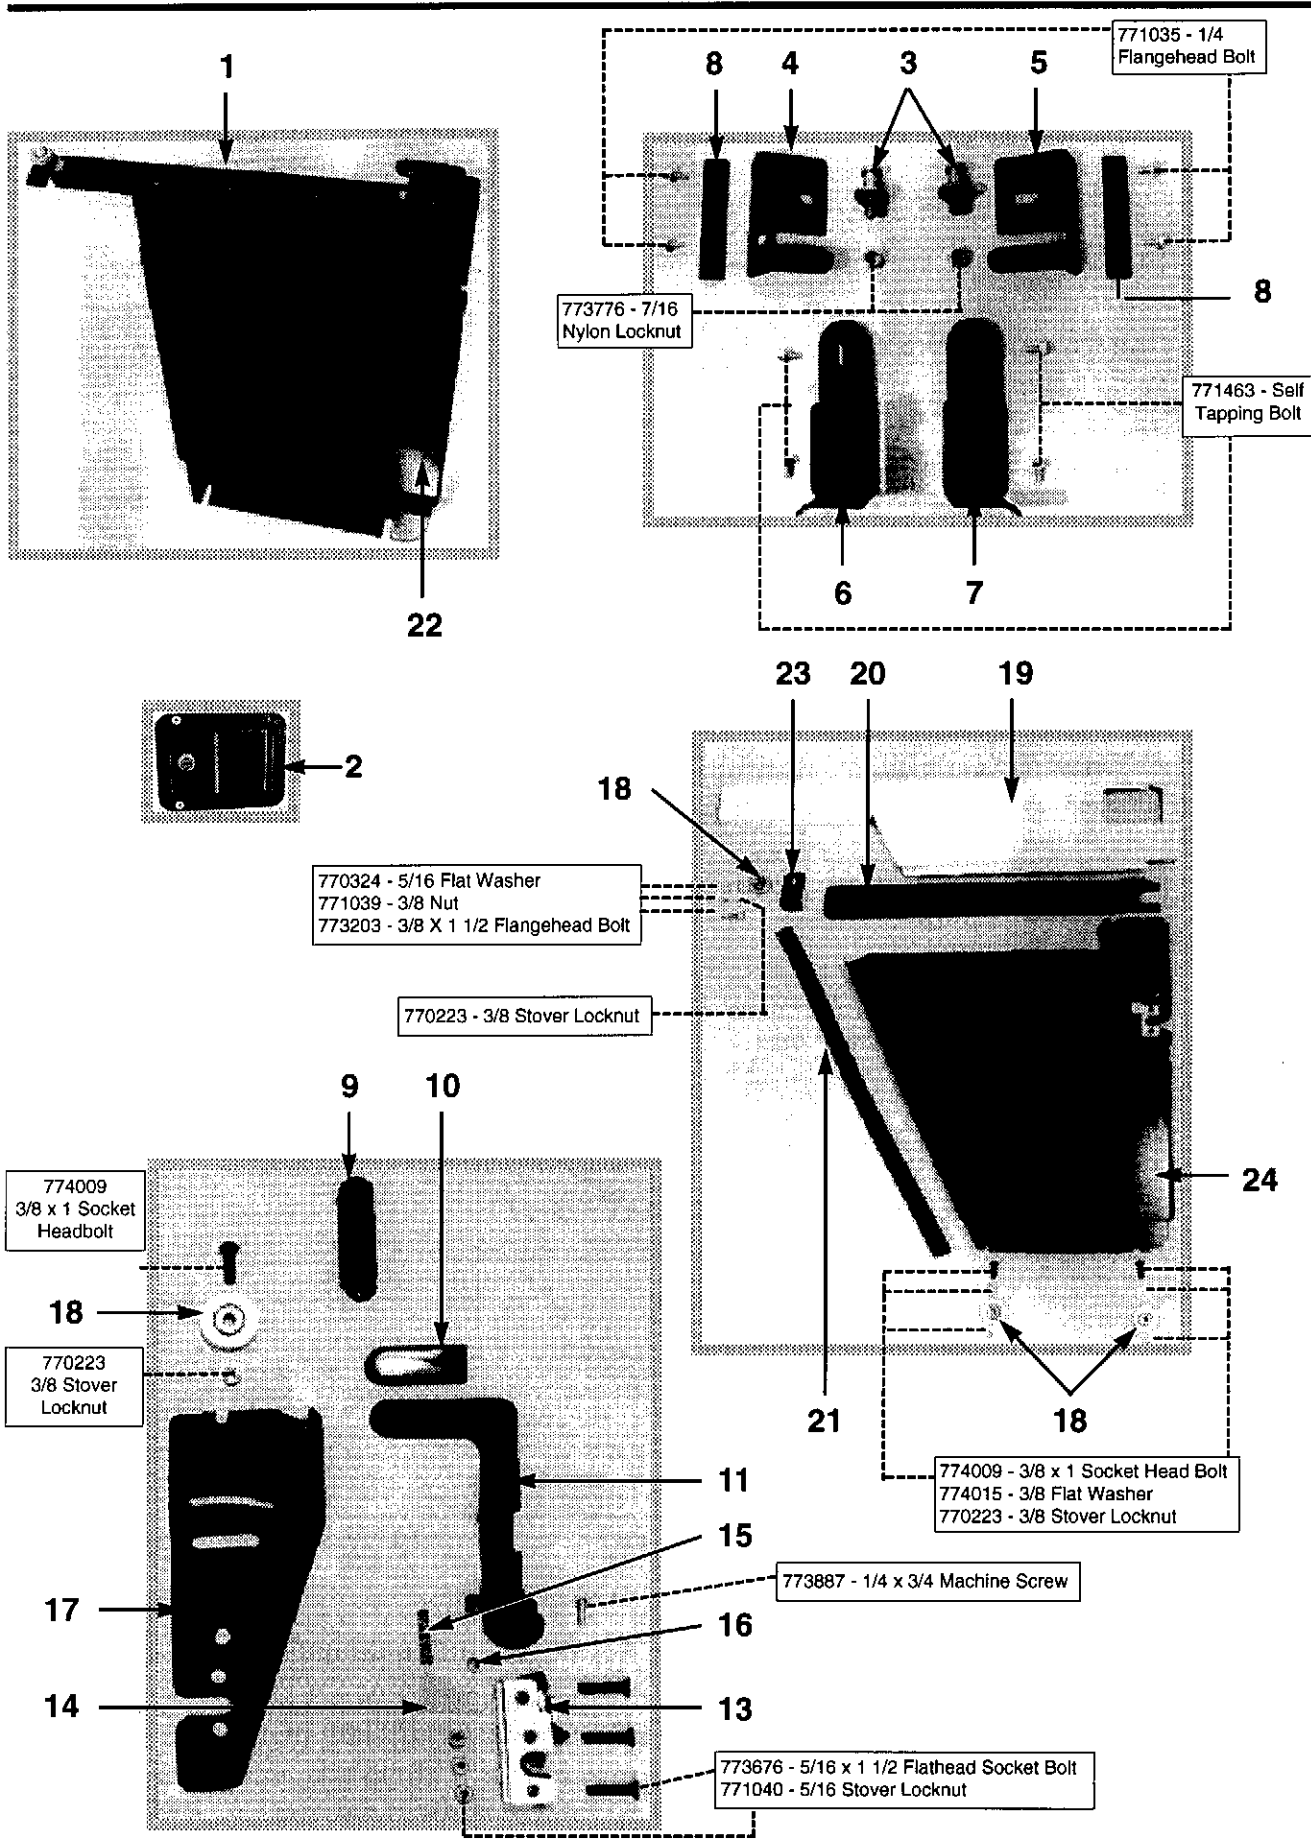

DOOR, Lower

DOOR, Lower

REF.	PART NAME	PART NO.	QTY
1	Door-LH Assembly	589001	1
	Door-RH Assembly <i>(not shown)</i>	589000	1
2	Paddle Handle, Locking	583376	1
3	Pin-Door Striker	583379	2
4	Striker-RH Door	583742	2
5	Striker-LH Door	583574	1
6	Retainer-Inside Window, RH	584016	1
7	Retainer-Inside Window, LH	584015	1
8	Anchor Plate-Door Striker	583653	2
9	Handle-Outer Door	584013	2
10	Grip-Door Handle, Red	584004	2
11	Handle-Inside Door, RH	584006	1
	Handle-Inside Door, LH <i>(not shown)</i>	583811	1
13	Latch-RH Door	583846	1
	Latch-LH Door <i>(not shown)</i>	583845	1
14	Support-Door Handle Spring	584007	2
15	Spring-Inside Handle	583812	2
16	Bushing-Door Latch	584008	2
17	Stiffener- Door Latch RH	583738	1
	Stiffener- Door Latch LH <i>(not shown)</i>	583540	1
18	Pulley-Roller	583688	4
19	Panel-Door Upper, RH	583739	1
	Panel-Door Upper, LH <i>(not shown)</i>	583710	1
20	Rail-Door Upper, RH	584010	1
	Rail-Door Upper, LH <i>(not shown)</i>	584003	1
21	Door Seal	684003	2
22	Panel-Door Inner, RH	583741	1
	Panel-Door Inner, LH <i>(not shown)</i>	583712	1
23	Support-Window Roller, Rear	584000	2
24	Panel-Lower Door, LH	583711	1
	Panel-Lower Door, RH <i>(not shown)</i>	583740	1