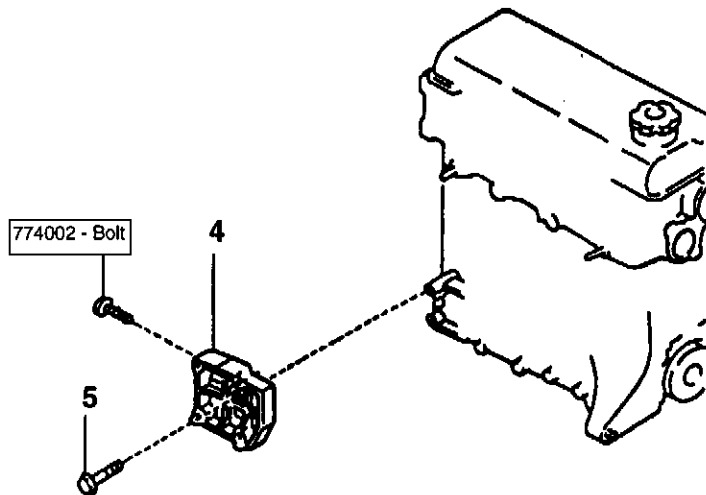

AIR CONDITIONER — Bracket, Pulley & Belt

AIR CONDITIONER — Bracket, Pulley & Belt

<i>REF.</i>	<i>PART NAME</i>	<i>PART NO.</i>	<i>Q'TY</i>
1	A/C Idle Pulley	613493	1
2	Shaft-Idle Pulley	613494	1
3	Bolt-A/C Idle Pulley	613168	1
4	Bracket-A/C Pulley	613495	1
5	Bolt-A/C Compressor Mount, Block	610449	1
6	Bracket-Idle Pulley	154026	1
7	Collar	154023	1
8	Belt-A/C <i>(not shown)</i>	613893	1