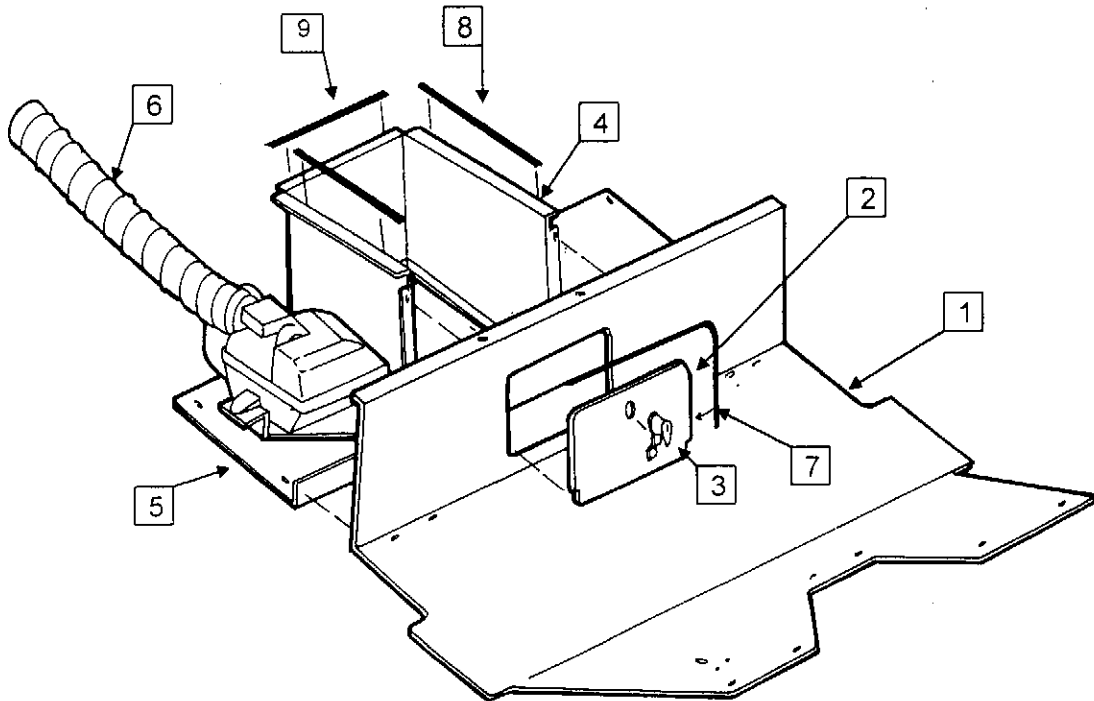

SUPPLEMENT
INTERIOR BODY PANEL

**SUPPLEMENT
INTERIOR BODY PANEL**

<i>REF.</i>	<i>PART NAME</i>	<i>PART NO.</i>	<i>VIN</i>	<i>QTY</i>
1	Panel Floor	534114	V026 7/97	1
2	Personal Compartment Door	534115	V026 7/97	1
3	Lock & Key-Personal Compartment Door	530656	V026 7/97	1
4	Personal Compartment	534113	V026 7/97	1
5	Panel Floor Extension	534112	V026 7/97	1
6	Air Filter Assembly	139001	V026 7/97	1
7	Storage Compartment Door Trim	684032		1
8	11Å Box Seal	534025		2
9	9 Å Box Seal	534026		1