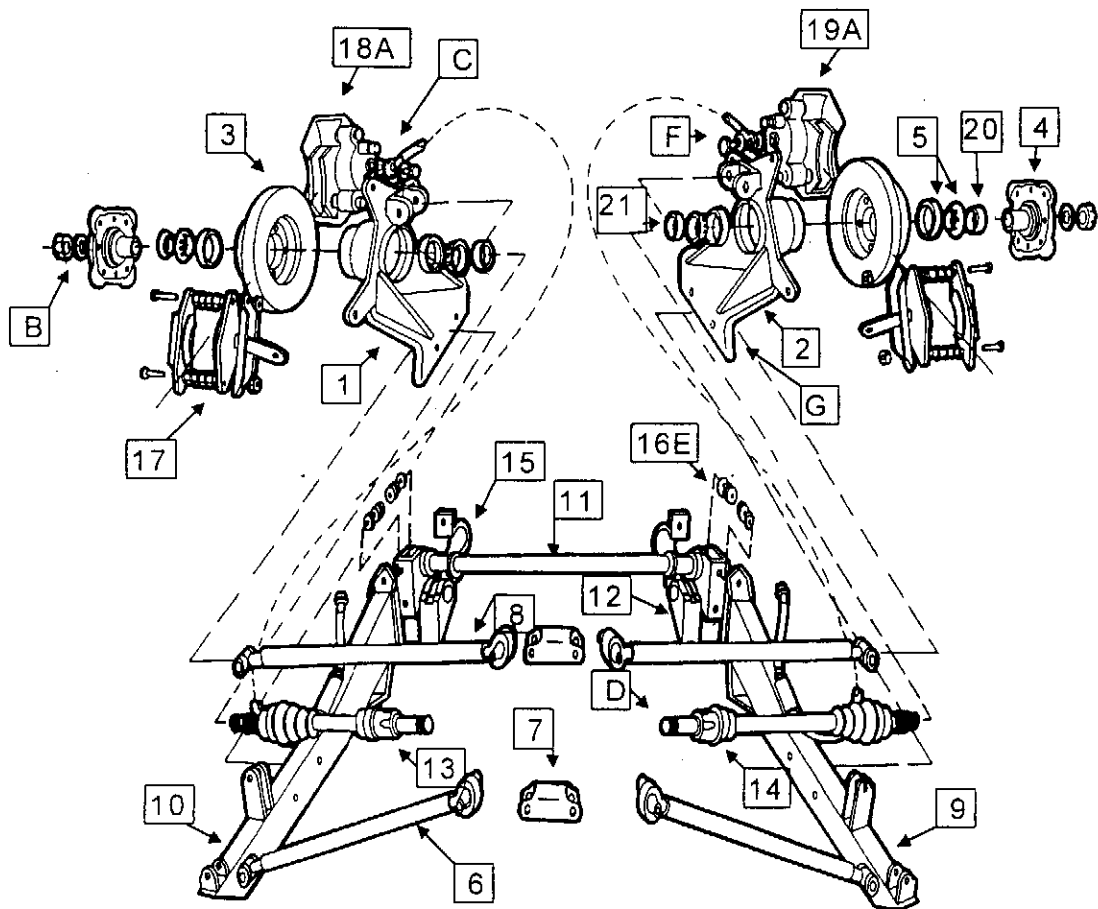

**SUPPLEMENT
REAR SUSPENSION**

REF.	PART NAME	PART NO.	VIN	QTY
1	LH Wheel Mount	283500		1
2	RH Wheel Mount	283499		1
3	Plate Disc,Vented (not illustrated)	433073		2
	Plate Disc,Solid	430756		2
4	Hub Drive Axle,Solid	280753		2
	Hub Drive Axle,Vented (not illustrated)	280752		2
5	Bearings	280752		2
6	Lower Control Arm	289020	V064	2
7	Centre Control Arm Mount	282784		2
8	Upper Control Arm	289021	VO64	2
9	RH Suspension Arm	283883		1
10	LH Suspension Arm	283882		1
11	Torsion Bar	283599		1
12	Rubber Torsion Bar	282729		2
13	LH Drive Shaft	250745		1
14	RH Drive Shaft	250744		1
15	Clamp Torsion Bar	283683		2
16	Rubber Torsion Bushing	282729		2
17	Parking Brake Caliper	442605		2
18	Caliper LH,Vented (not illustrated)	433076		1
	Caliper LH,Solid	430762		1
19	Caliper RH,Vented (not illustrated)	433077		1
	Caliper RH,Solid	430761		1
20	Seal-Oil Outer,Solid	280755		1
	Seal-Oil Outer,Vented (not illustrated)	283270		1
21	Seal-Oil Inner,Solid	280754		1
	Seal-Oil Inner,Vented (not illustrated)	283269		1
	Hub-Rear Assembly,RH Vented (not illustrated)	289010		1
	Hub-Rear Assembly,LH Vented (not illustrated)	289009		1
	Hub-Rear Assembly,RH Solid	289004		1
	Hub-Rear Assembly,LH Solid	289005		1
A	Caliper Mounting Bolt,Upper-Solid	430759		2
	Caliper Mounting Bolt,Lower-Solid	430760		2

SUPPLEMENT REAR SUSPENSION