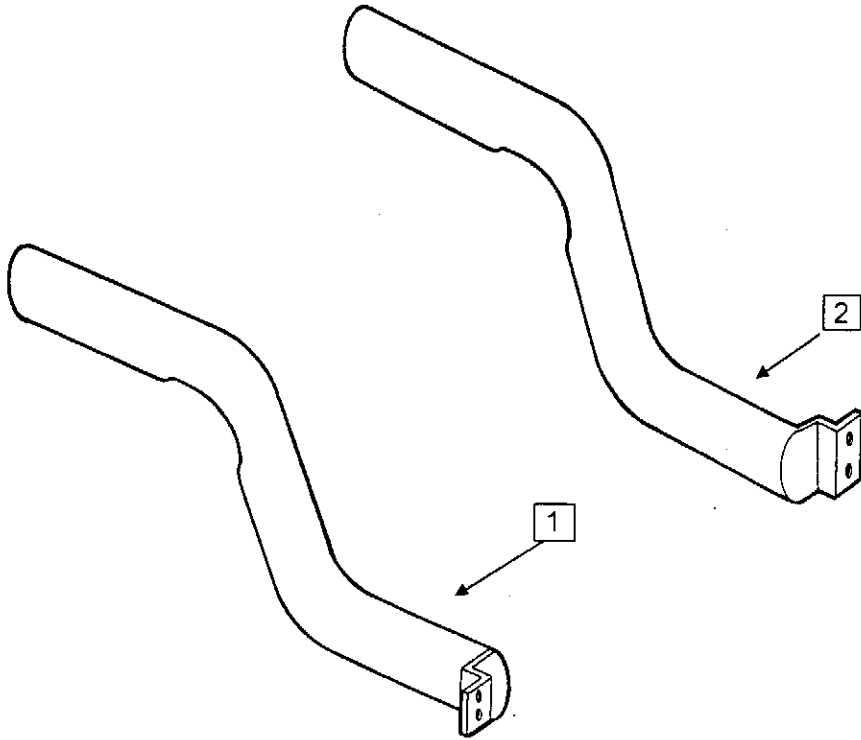

SUPPLEMENT
FRAME EXTENSIONS

**SUPPLEMENT
FRAME EXTENSIONS**

<i>REF.</i>	<i>PART NAME</i>	<i>PART NO.</i>	<i>VIN</i>	<i>QTY</i>
1	LH Frame Extension	014021	V026	1
2	RH Frame Extension	014020	V026	1