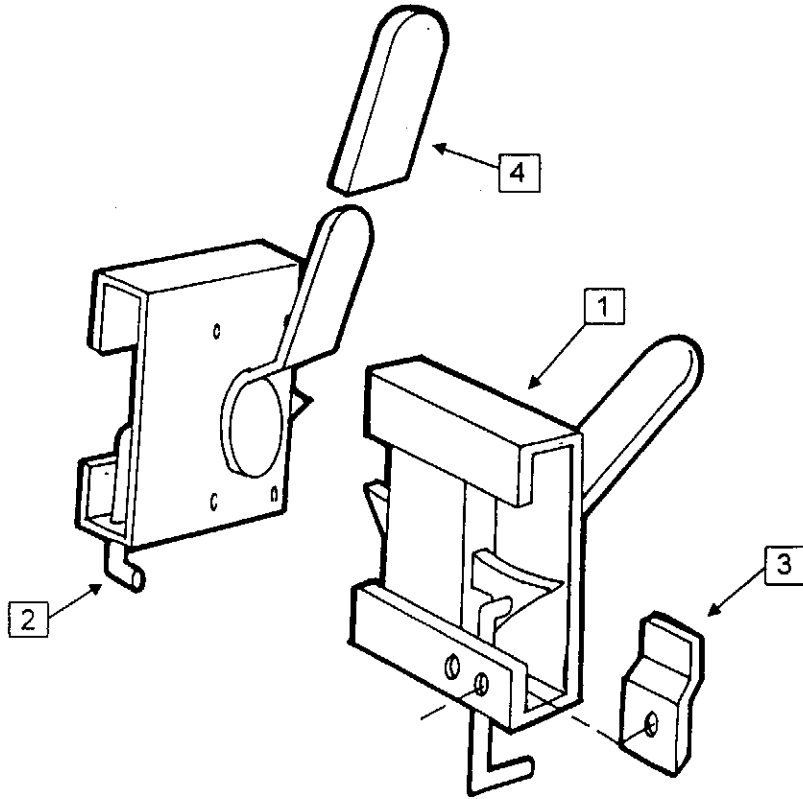

SUPPLEMENT WINDOW LATCH

**SUPPLEMENT
WINDOW LATCH**

<i>REF.</i>	<i>PART NAME</i>	<i>PART NO.</i>	<i>VIN</i>	<i>QTY</i>
1	RH Assembly	589005	T148	1
	LH Assembly (not illustrated)	589006	T148	1
2	Rod	584034	T148	1
3	Window Latch Rod Retainer	584050	W010	1
4	Black Handle Grip	584005	T001	1