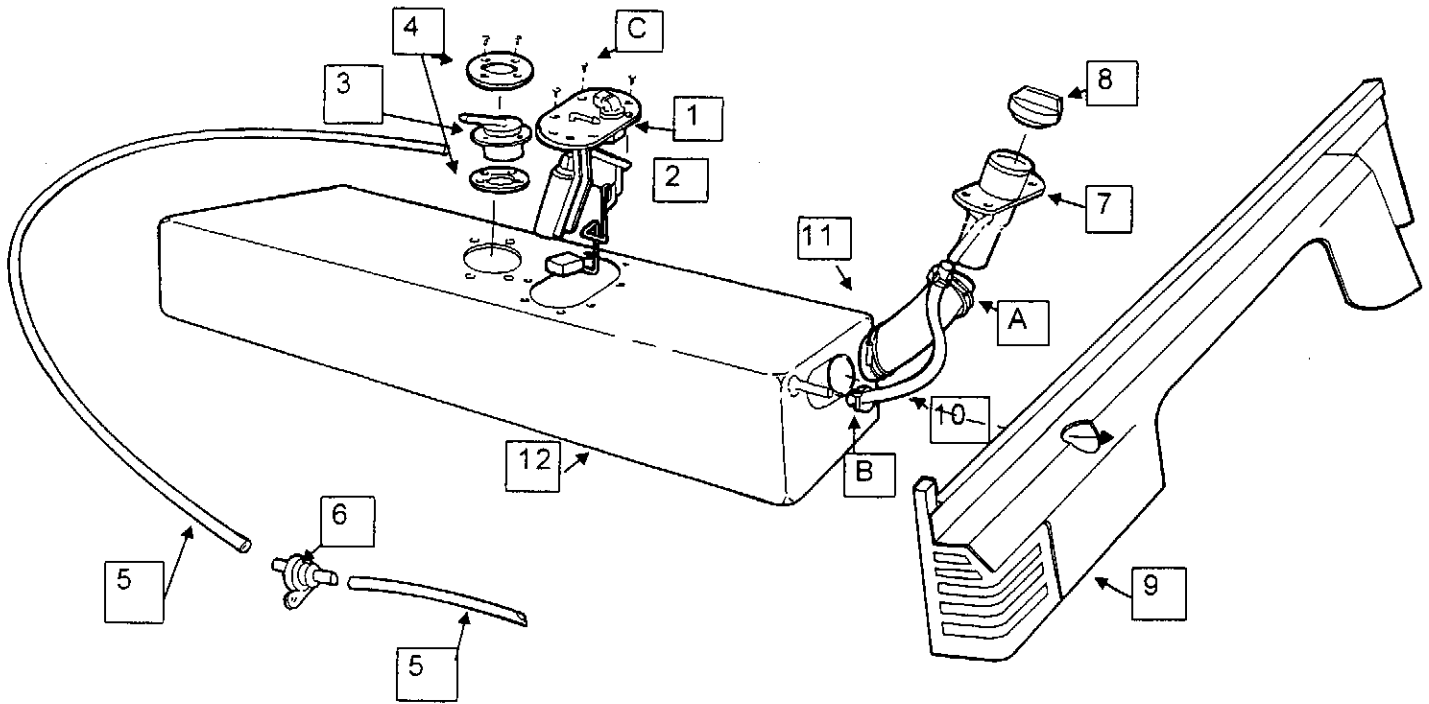

SUPPLEMENT FUEL TANK & LINE

**SUPPLEMENT
FUEL TANK & LINE**

REF.	PART NAME	PART NO.	VIN	QTY
1	Fuel Tank Pump	423090	12/95	1
2	Fuel Level Sender, Square Tank	424009	V026 7/97	1
3	Fuel Vapor Valve, Square Tank	424007	V026 7/97	1
4	Gasket Vapor Valve, Square Tank	424008	V026 7/97	1
5	3/8" line (Vapor Valve to Check Valve to Canister)	134043	V026 7/97	1
6	Check Valve	423093	V026 7/97	1
7	Spout-Fuel Filler	424030	V026 7/97	1
8	Cap-Filler	423131	12/95	1
9	Panel-Fender Assembly Upper Stepside, RH	539014	V026 7/97	1
	Panel-Fender Assembly Upper Stepside, LH (not illustrated)	539015		1
10	Overflow Hose	134007	V026 7/97	1
11	Hose Joint	423298	12/95	1
12	Square Fuel Tank	424020	V026 7/97	1
A	Hose Clamp	423695		2
B	Hose Clamp	772355		2
C	Screw	774117		12