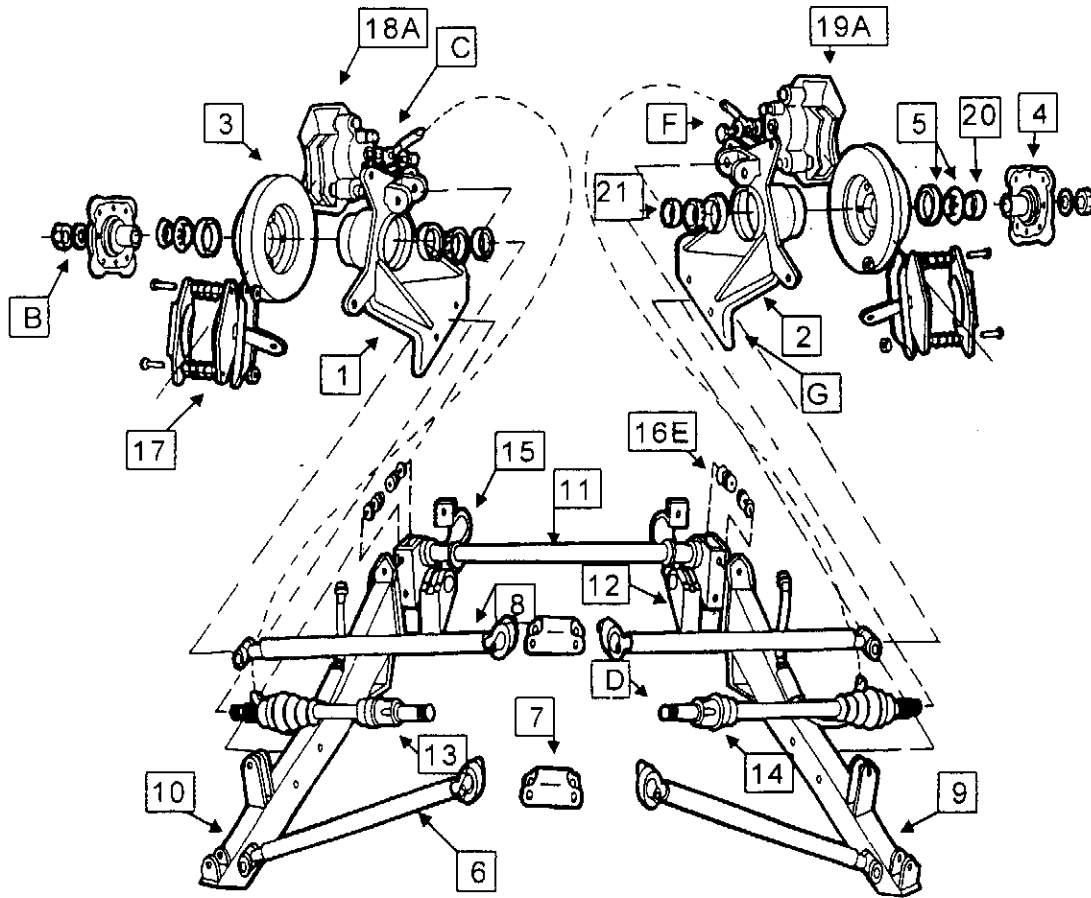

SUPPLEMENT REAR SUSPENSION

**SUPPLEMENT
REAR SUSPENSION**

REF.	PART NAME	PART NO.	VIN	QTY
1	LH Wheel Mount	283500		1
2	RH Wheel Mount	283499		1
3	Plate Disc,Vented (not illustrated)	433073		2
	Plate Disc,Solid	430756		2
4	Hub Drive Axle,Solid	280753		2
	Hub Drive Axle,Vented (not illustrated)	280752		2
5	Bearings	280752		2
6	Lower Control Arm	289020	V064	2
7	Centre Control Arm Mount	282784		2
8	Upper Control Arm	289021	VO64	2
9	RH Suspension Arm	283883		1
10	LH Suspension Arm	283882		1
11	Torsion Bar	283599		1
12	Rubber Torsion Bar	282729		2
13	LH Drive Shaft	250745		1
14	RH Drive Shaft	250744		1
15	Clamp Torsion Bar	283683		2
16	Rubber Torsion Bushing	282729		2
17	Parking Brake Caliper	442605		2
18	Caliper LH,Vented (not illustrated)	433076		1
	Caliper LH,Solid	430762		1
19	Caliper RH,Vented (not illustrated)	433077		1
	Caliper RH,Solid	430761		1
20	Seal-Oil Outer,Solid	280755		1
	Seal-Oil Outer,Vented (not illustrated)	283270		1
21	Seal-Oil Inner,Solid	280754		1
	Seal-Oil Inner,Vented (not illustrated)	283269		1
	Hub-Rear Assembly,RH Vented (not illustrated)	289010		1
	Hub-Rear Assembly,LH Vented (not illustrated)	289009		1
	Hub-Rear Assembly,RH Solid	289004		1
	Hub-Rear Assembly,LH Solid	289005		1
A	Caliper Mounting Bolt,Upper-Solid	430759		2
	Caliper Mounting Bolt,Lower-Solid	430760		2