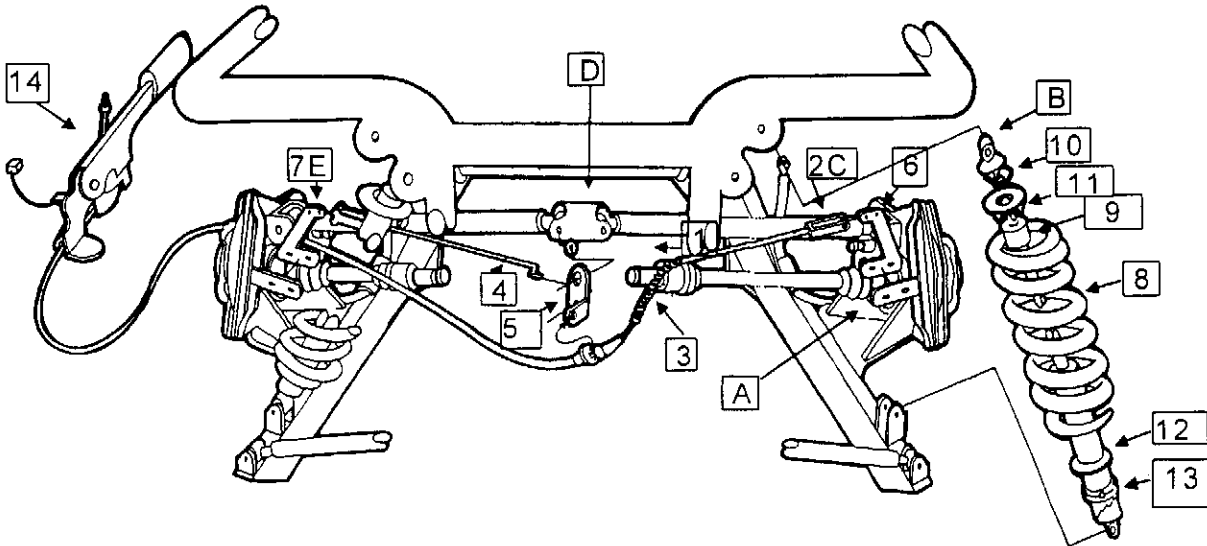

SUPPLEMENT
PARKING BRAKES

**SUPPLEMENT
PARKING BRAKES**

<i>REF.</i>	<i>PART NAME</i>	<i>PART NO.</i>	<i>VIN</i>	<i>QTY</i>
1	Bushing	444024	W024	1
2	Clevis	444014	W024	1
3	Cable	444051	W024	1
4	Rod	444052	W024	1
5	Pivot	444053	W024	1
6	RH, Park Brake Lever	444054	W024	1
7	LH, Park Brake Lever	444055	W024	1
8	Coilover Spring	282274		2
9	Shock Absorber	282177		2
10	Retainer	282179		2
11	Upper Coil Spring Retainer	283258		2
12	Lower Coil Spring Retainer	282661		2
13	Cam Sleeve	282178		2
14	Parking Brake Lever	443097	T001	2
A	5/16x3/4 NC FLG Lock Bolt	770818		4
	5/16 Flg. Lock Nut	770819		4
B	3/8x2	774115		4
	3/8 Stover Locknut NC	770223		4
C	x1 Clevis Pin	774142		1
	1/16x Cotterpin	771721		1
D	3/8x3 NC HxHD Bolt	771459		1
	3/8 Stover Locknut	770223		1
E	5/16x3/4 Clevis Pin	773542		1
	3/32x Cotter Pin	771699		1