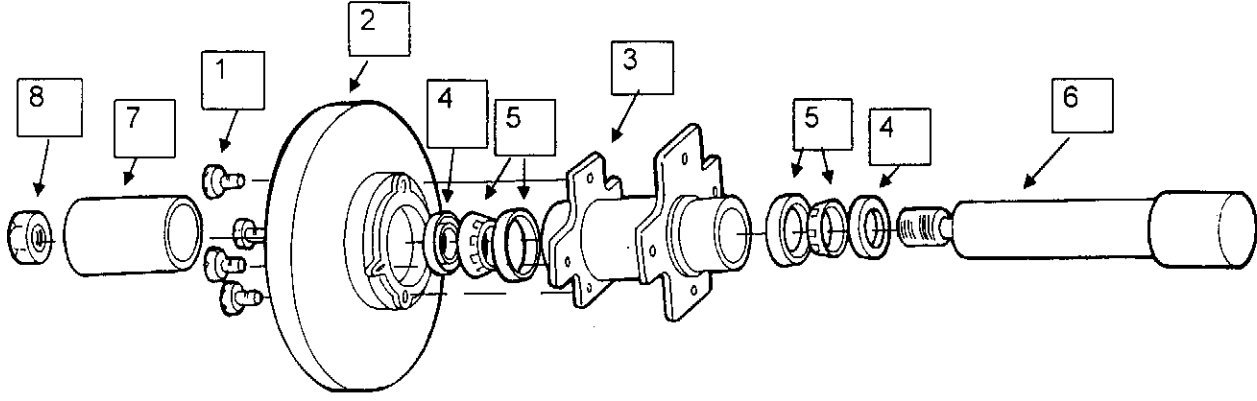

SUPPLEMENT
FRONT AXLE

**SUPPLEMENT
FRONT AXLE**

<i>REF.</i>	<i>PART NAME</i>	<i>PART NO.</i>	<i>VIN</i>	<i>QTY</i>
1	Bolt	430757		4
2	Disc, Solid	430756		1
	Disc, Vented (not illustrated)	433073		
3	Front Hub, Solid	344035	V119	1
	Front Hub, Vented (not illustrated)	344023		
4	Front Axle Seal	344018	V119	2
5	Front Axle Bearing	344019	V119	2
6	Front Axle	342254		1
7	Axle Sleeve	344036	W026	1
8	Nut	774127	W026