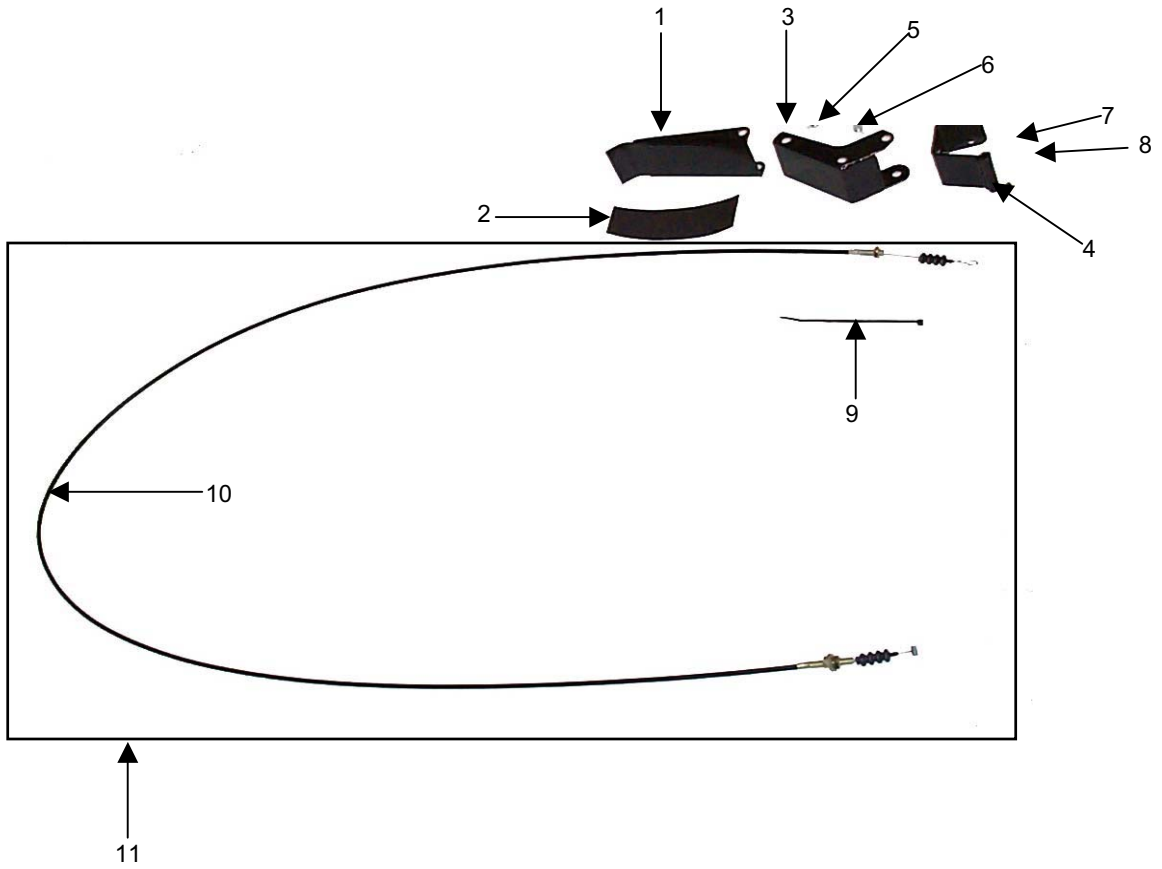

---

<i>REF.</i>	<i>PART NAME</i>	<i>PART NO.</i>	<i>QTY.</i>
1	Fuel Pump Assembly	1-31-003	1
2	Sender	94460-02000	1
3	Packing (Fuel)	31115-02000	1
4	Fuel Cut Valve	31190-02000	1
5	Screw (Valve)	12431-03081	1
6	Fuel Pump	31119-02000	1
7	Cup Assembly	940013	1
8	Packing (Valve)	31191-02010	1
9	Plate (Fuel)	31116-02000	1
10	Screws	774211	6
11	Washer, Fuel Pump Seal	774182	6
12	Fuel Tank Assembly	1-31-001	1
13	Fuel Tank	1-31-100	1

<i>REF.</i>	<i>PART NAME</i>	<i>PART NO.</i>	<i>QTY.</i>
1	Accelerator Pedal	1-31-211	1
2	Tread, Accelerator	414004	1
3	Arm, Accelerator	1-31-212	1
4	Accelerator Mount	1-31-200	1
5	Pin	773412	3
6	Cotter Pin	771699	3
7	Flange Bolt	771035	2
8	Flange Nut	771036	2
9	Tie Strap	772273	1
10	Throttle Cable	1-31-213	1
11	Throttle Cable Assembly	1-31-005	1

<i>REF.</i>	<i>PART NAME</i>	<i>PART NO.</i>	<i>QTY.</i>
1	Filter	31911-02100	1
2	Fill Neck Assembly	31040-02000	1
3	Fuel Vapour Tube (gray)	31340-02000	1
4	Fuel Vapour Tube (green)	31330-02000	1
5	Fuel Feed Tube (blue)	31310-02000	1
6	Fuel Line, Purge	31342-02000	1
7	Support Tube Clamp	31326-02000	4
8	Fuel Tube Clip	31335-02000	4
9	Canister	31420-02000	1
10	Fuel Filter Line	31311-02000	1