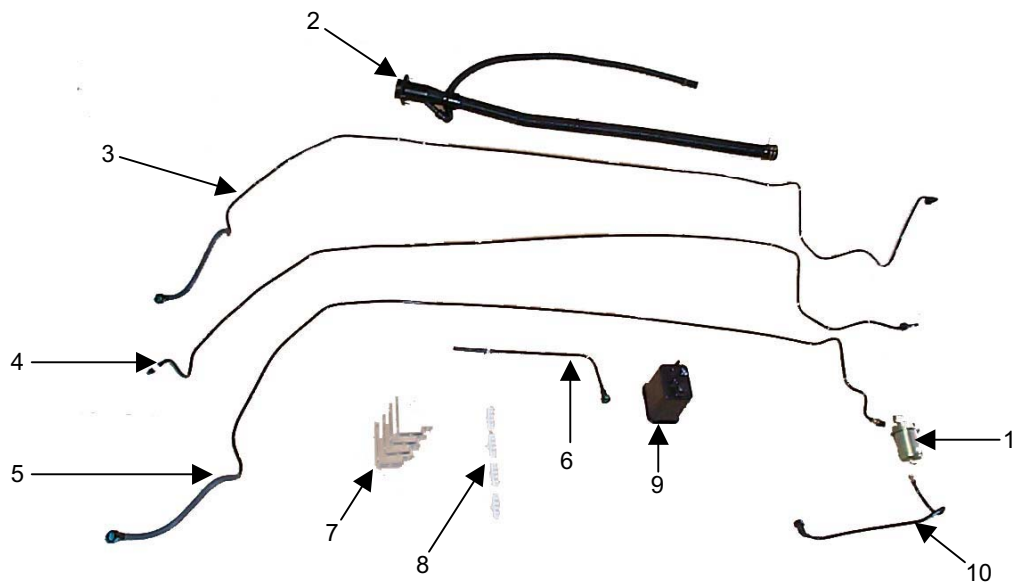

---

<i>REF.</i>	<i>PART NAME</i>	<i>PART NO.</i>	<i>QTY.</i>
1	Fuel Pump Assembly	1-31-003	1
2	Sender	94460-02000	1
3	Packing (Fuel)	31115-02000	1
4	Fuel Cut Valve	31190-02000	1
5	Screw (Valve)	12431-03081	1
6	Fuel Pump	31119-02000	1
7	Cup Assembly	940013	1
8	Packing (Valve)	31191-02010	1
9	Plate (Fuel)	31116-02000	1
10	Screws	774211	6
11	Washer, Fuel Pump Seal	774182	6
12	Fuel Tank Assembly	1-31-001	1
13	Fuel Tank	1-31-100	1

<i>REF.</i>	<i>PART NAME</i>	<i>PART NO.</i>	<i>QTY.</i>
1	Accelerator Pedal	1-31-211	1
2	Tread, Accelerator	414004	1
3	Arm, Accelerator	1-31-212	1
4	Accelerator Mount	1-31-200	1
5	Pin	773412	3
6	Cotter Pin	771699	3
7	Flange Bolt	771035	2
8	Flange Nut	771036	2
9	Tie Strap	772273	1
10	Throttle Cable	1-31-213	1
11	Throttle Cable Assembly	1-31-005	1

<i>REF.</i>	<i>PART NAME</i>	<i>PART NO.</i>	<i>QTY.</i>
1	Filter	31911-02100	1
2	Fill Neck Assembly	31040-02000	1
3	Fuel Vapour Tube (gray)	31340-02000	1
4	Fuel Vapour Tube (green)	31330-02000	1
5	Fuel Feed Tube (blue)	31310-02000	1
6	Fuel Line, Purge	31342-02000	1
7	Support Tube Clamp	31326-02000	4
8	Fuel Tube Clip	31335-02000	4
9	Canister	31420-02000	1
10	Fuel Filter Line	31311-02000	1