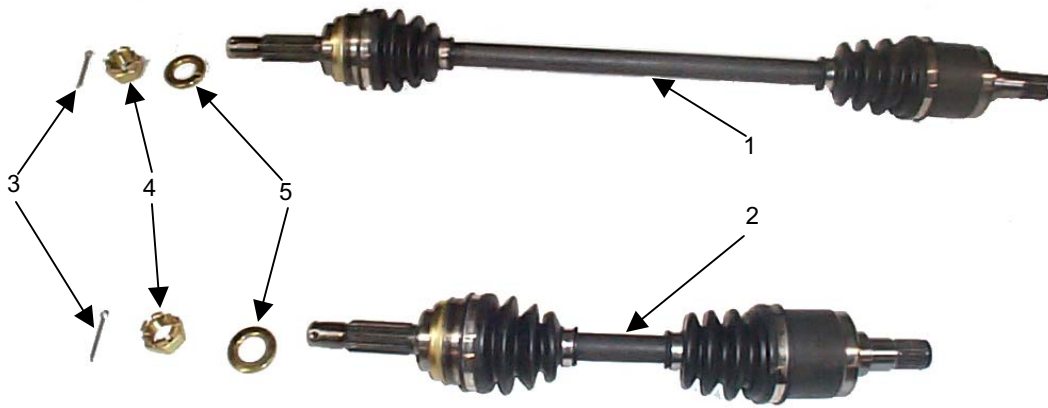

<i>REF.</i>	<i>PART NAME</i>	<i>PART NO.</i>	<i>QTY.</i>
1	Transmission	45000-02730	1
2	Transmission Pan	45281-02700	1
3	Filter	46321-02000	1
4	ATM Cable Assy.	46760-02100	1
5	Shifter Sub Assy.	1-43-200	1
6	Shifter Mount	1-43-211	1
7	Flat Lock Nut	770819	2
8	Hex Head Bolt	771951	2
9	Flange Lock Nut	771036	4
10	Hex Head Bolt	771035	4
11	Bracket Transmission	45262-02700	1
12	Speed Sensor Assy.	46524-02700	1
13	Oil Level Gauge (Transmission)	45291-02700	1
	Clip, ATM Cable Assy. (not shown)	43796-36700	1

7 →

Boot Kit – Wheel Side
Clip
Boot
Bands
Ring Snap
Grease

6 →

Boot Kit – Differential Side
Clip
Boot
Bands
Ring Snap
Grease

<i>REF.</i>	<i>PART NAME</i>	<i>PART NO.</i>	<i>QTY.</i>
1	Shaft, RH Drive	49500-02410X	1
2	Shaft, LH Drive	49500-02400X	1
3	Cotter Pin	14300-04351	2
4	Slotted Axle Nut	49551-21000	2
5	Washer, Axle	49549-21000	2
6	Boot Kit, Differential Side	49506-02A00	2
7	Boot Kit, Wheel Side	49509-02A00	2