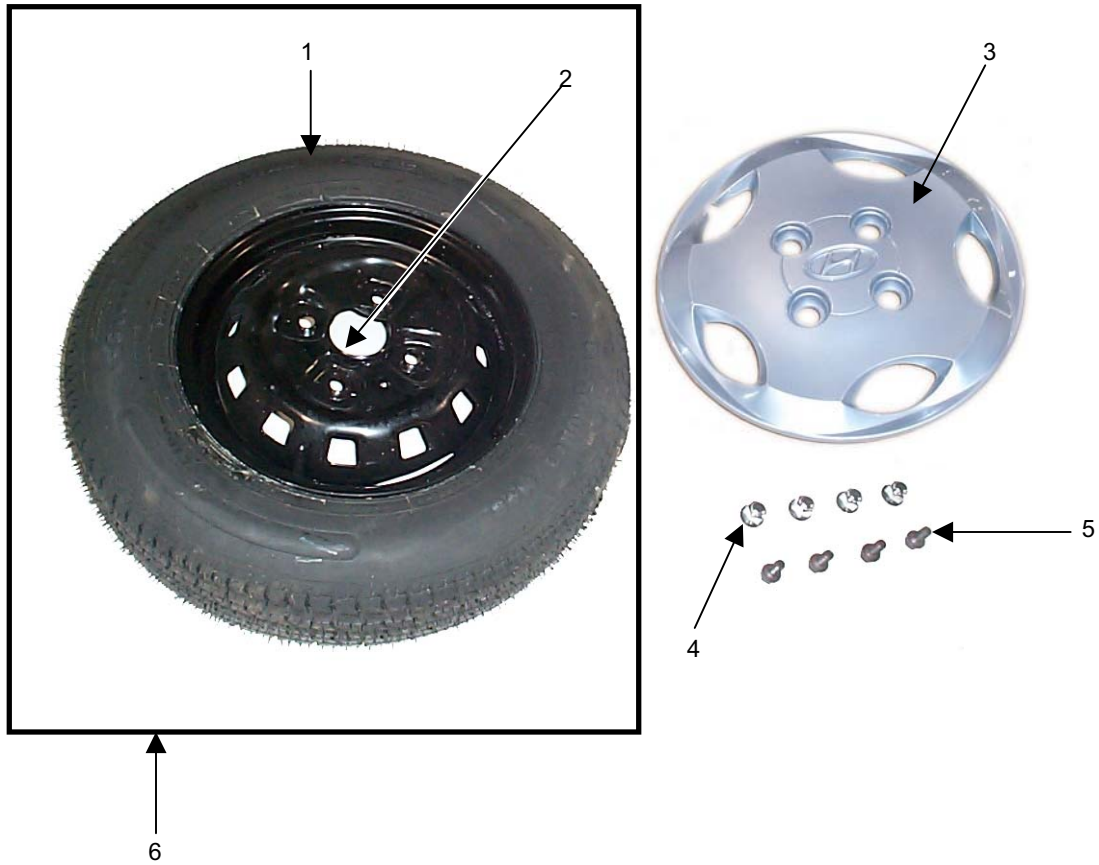

<i>REF.</i>	<i>PART NAME</i>	<i>PART NO.</i>	<i>QTY.</i>
1	Tire	370059	3
2	Wheel Rim	52910-02050	3
3	Hub Cap	52960-02100	2
4	Rear Wheel Nuts	52950-24000	8
5	Front Wheel Bolts	371079	4
6	Wheel Assembly	1-50-002	3