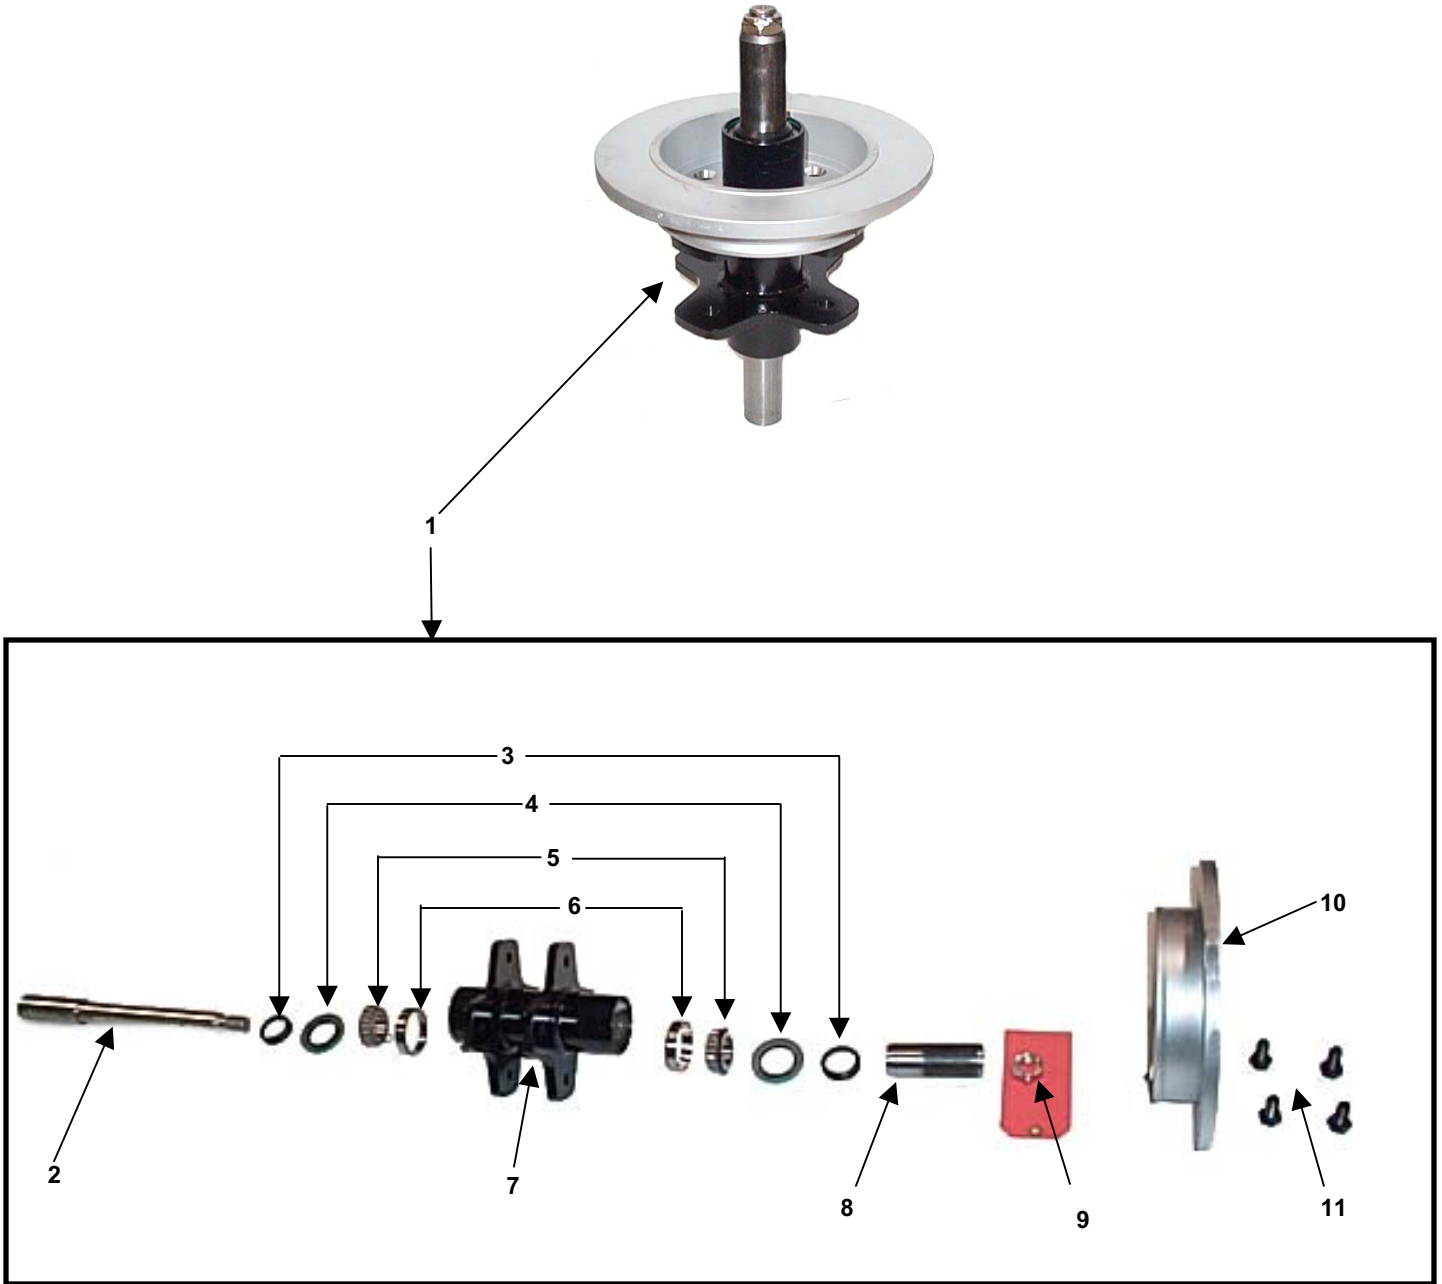

NOTE: Left Hand Rear Hub Assembly requires a Right Hand Caliper Assembly and Right Hand Rear Hub Assembly requires Left Hand Caliper Assembly

| <i>REF.</i> | <i>PART NAME</i> | <i>PART NO.</i> | <i>QTY.</i> |
|-------------|-----------------------------------|-----------------|-------------|
| 1 | Hub Assembly, RH | 1-54-006 | 1 |
| | Hub Assembly, LH (not shown) | 1-54-005 | 1 |
| 2 | Knuckle LH | 51715-02260 | 1 |
| | Knuckle, RH (not shown) | 51716-02260 | 1 |
| 3 | Rear Caliper Bracket | 1-58-202 | 2 |
| 4 | Rear Caliper Mount | 1-58-201 | 2 |
| 5 | Bolt | 58151-33000 | 4 |
| 6 | Washer | 774204 | 4 |
| 7 | Bolt | 774222 | 8 |
| 8 | Washer | 774203 | 8 |
| 9 | Bearing & Race– Drive Axle | 51720-22000 | 4 |
| 10 | Connect Bolt | 58726-21300 | 2 |
| 11 | Oil Seal | 51713-21100 | 4 |
| 12 | Rear Disc Spacer | 1-50-202 | 4 |
| 13 | Hub – Drive | 51750-02000 | 2 |
| 14 | Brake, Disc | 51712-02110 | 2 |
| 15 | Flexible Brake Hose | 58731-02010 | 2 |
| 16 | Brake Hose Adapter | 1-58-224 | 2 |
| 17 | Mando Brake Assy., LH | 58210-29330 | 1 |
| | Mando Brake Assy., RH (not shown) | 58230-29330 | 1 |
| 18 | Pivot, LH | 1-58-203 | 1 |
| | Pivot, RH (not shown) | 1-58-204 | 1 |
| 19 | Copper Washer | 17512-10000 | 4 |
| 20 | Rear Hub Assembly RH | 1-54-051 | 1 |
| | Rear Hub Assembly LH (not shown) | 1-54-050 | 1 |
| 21 | Bolt | 773803 | 4 |
| 22 | Washer | 774232 | 4 |
| 23 | Bolt | 51749-02000 | 2 |
| 24 | Nut | 54659-28000 | 2 |