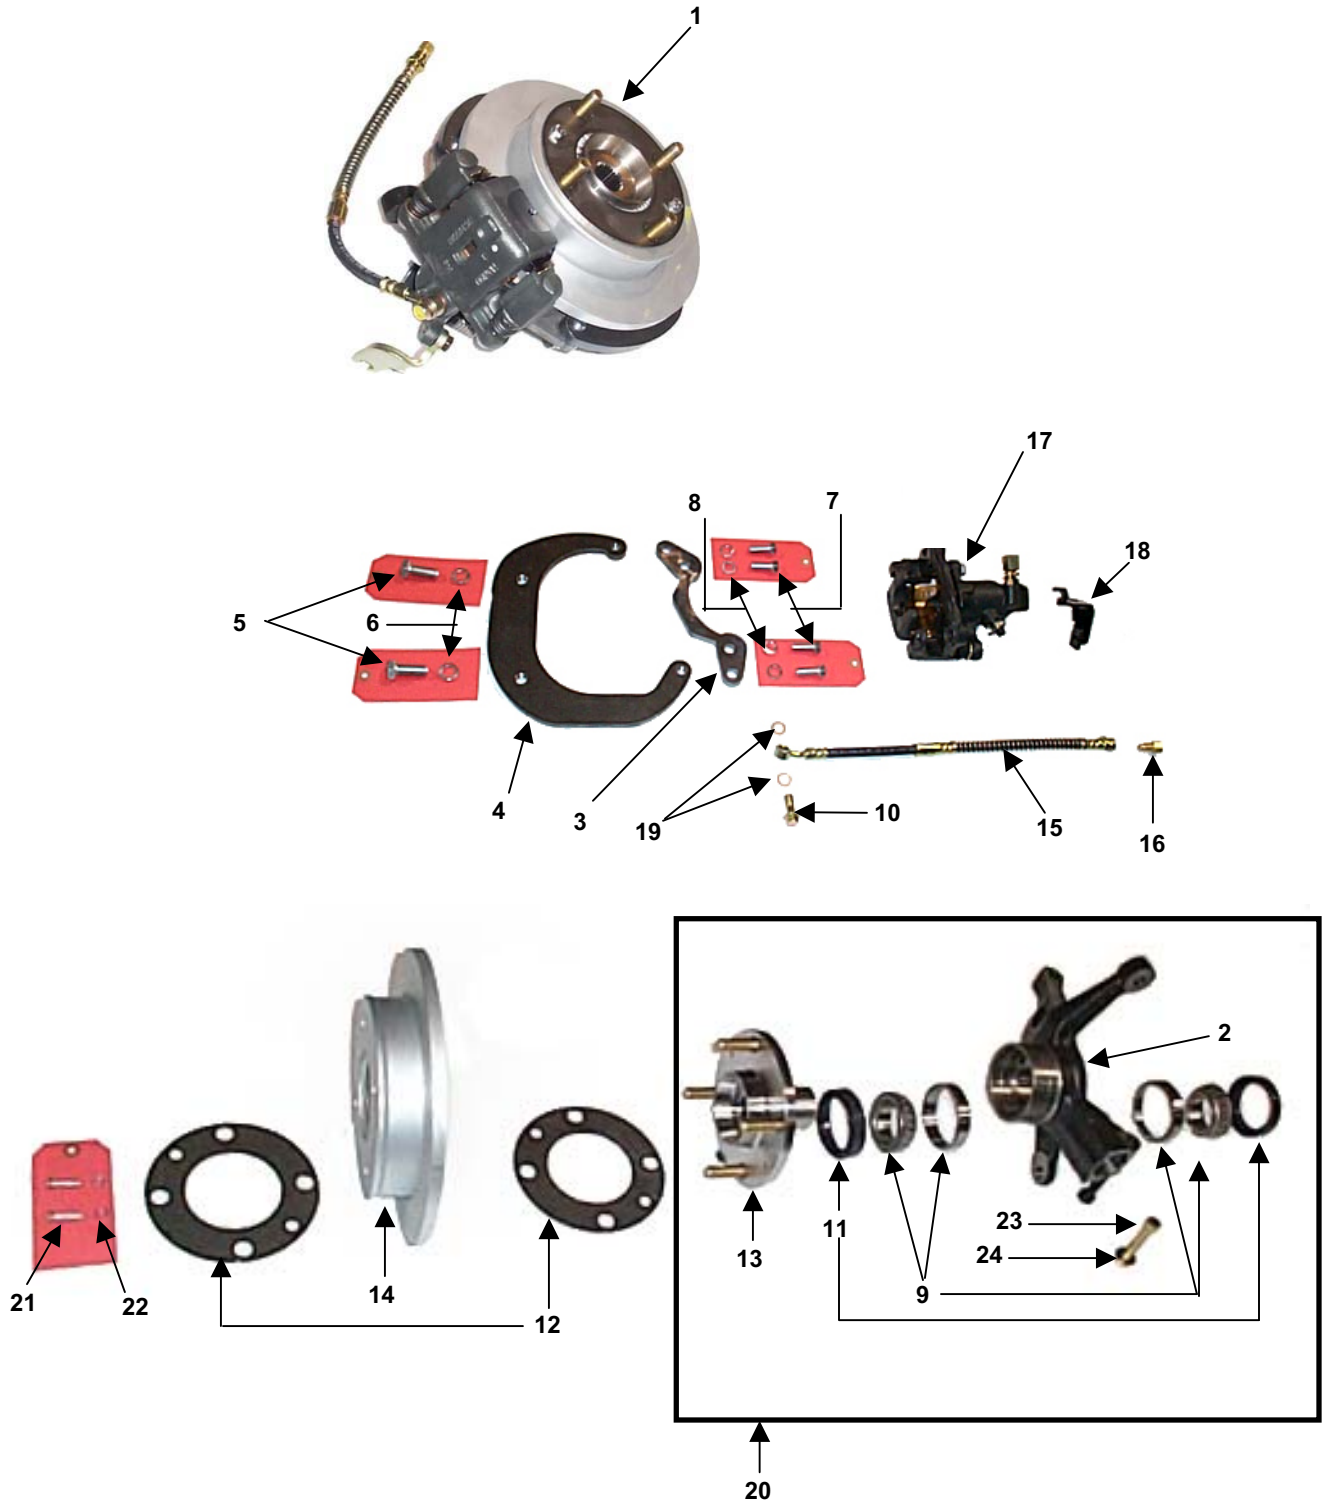

NOTE: Left Hand Rear Hub Assembly requires a Right Hand Caliper Assembly and Right Hand Rear Hub Assembly requires Left Hand Caliper Assembly

| <i>REF.</i> | <i>PART NAME</i> | <i>PART NO.</i> | <i>QTY.</i> |
|-------------|-----------------------------------|-----------------|-------------|
| 1 | Hub Assembly, RH | 1-54-006 | 1 |
| | Hub Assembly, LH (not shown) | 1-54-005 | 1 |
| 2 | Knuckle LH | 51715-02260 | 1 |
| | Knuckle, RH (not shown) | 51716-02260 | 1 |
| 3 | Rear Caliper Bracket | 1-58-202 | 2 |
| 4 | Rear Caliper Mount | 1-58-201 | 2 |
| 5 | Bolt | 58151-33000 | 4 |
| 6 | Washer | 774204 | 4 |
| 7 | Bolt | 774222 | 8 |
| 8 | Washer | 774203 | 8 |
| 9 | Bearing & Race– Drive Axle | 51720-22000 | 4 |
| 10 | Connect Bolt | 58726-21300 | 2 |
| 11 | Oil Seal | 51713-21100 | 4 |
| 12 | Rear Disc Spacer | 1-50-202 | 4 |
| 13 | Hub – Drive | 51750-02000 | 2 |
| 14 | Brake, Disc | 51712-02110 | 2 |
| 15 | Flexible Brake Hose | 58731-02010 | 2 |
| 16 | Brake Hose Adapter | 1-58-224 | 2 |
| 17 | Mando Brake Assy., LH | 58210-29330 | 1 |
| | Mando Brake Assy., RH (not shown) | 58230-29330 | 1 |
| 18 | Pivot, LH | 1-58-203 | 1 |
| | Pivot, RH (not shown) | 1-58-204 | 1 |
| 19 | Copper Washer | 17512-10000 | 4 |
| 20 | Rear Hub Assembly RH | 1-54-051 | 1 |
| | Rear Hub Assembly LH (not shown) | 1-54-050 | 1 |
| 21 | Bolt | 773803 | 4 |
| 22 | Washer | 774232 | 4 |
| 23 | Bolt | 51749-02000 | 2 |
| 24 | Nut | 54659-28000 | 2 |

| <i>REF.</i> | <i>PART NAME</i> | <i>PART NO.</i> | <i>QTY.</i> |
|-------------|-------------------|-----------------|-------------|
| 1 | Tire | 370059 | 3 |
| 2 | Wheel Rim | 52910-02050 | 3 |
| 3 | Hub Cap | 52960-02100 | 2 |
| 4 | Rear Wheel Nuts | 52950-24000 | 8 |
| 5 | Front Wheel Bolts | 371079 | 4 |
| 6 | Wheel Assembly | 1-50-002 | 3 |