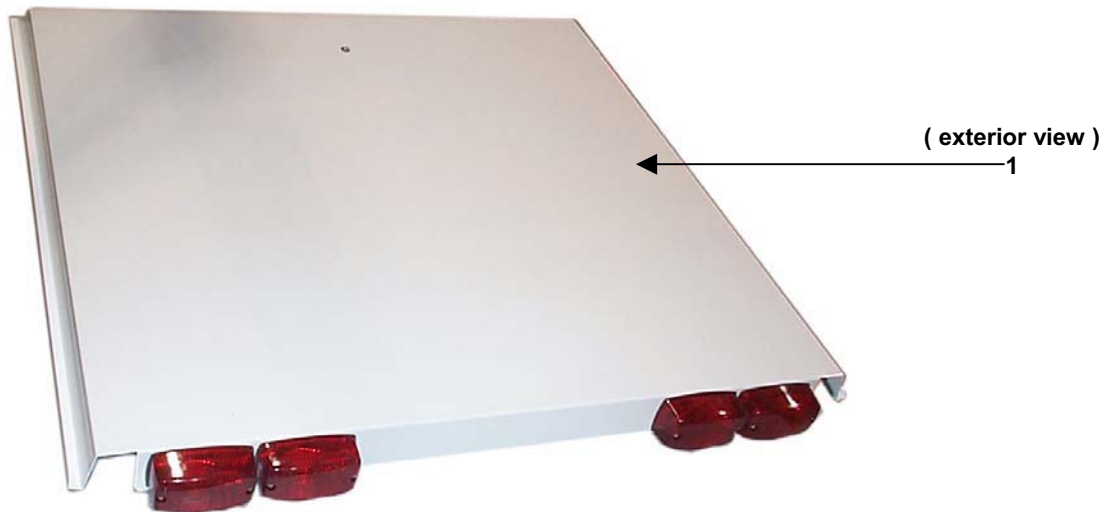

<i>REF.</i>	<i>PART NAME</i>	<i>PART NO.</i>	<i>QTY.</i>
1	Roof Assy.	1-60-010	1
2	Window Pile	534020	1
3	Dome Light	514015	1
4	Roof Liner	1-84-201	1
5	Clearance Light (Red)	1-91-301	4
6	Panel, Roof	1-60-131	1