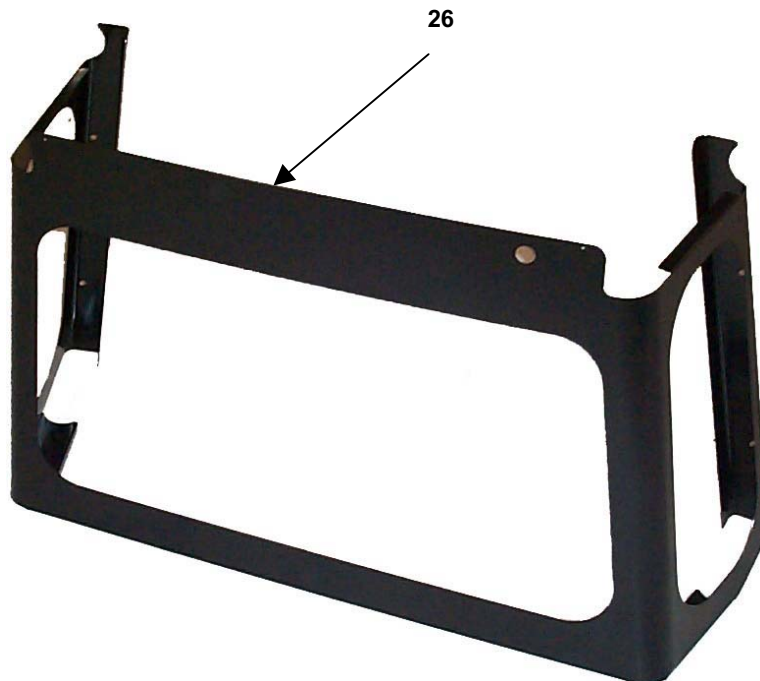

<i>REF.</i>	<i>PART NAME</i>	<i>PART NO.</i>	<i>QTY.</i>
1	Lower Trunk Assy.	1-65-005	1
2	Panel, Lower Trunk LH	1-65-202	1
3	Panel, Lower Trunk RH	1-65-203	1
4	Box, Lower Trunk	1-65-201	1
5	Filler Panel, Lower Trunk LH	1-65-204	1
6	Filler Panel, Lower Trunk RH	1-65-205	1
7	Side Marker Lights	1-91-304	2
8	Rear Light Assembly RH	AA100-51-150	1
9	Rear Light Assembly LH	AA100-51-160	1
10	License Inserts	773733	2
11	Wing Nut	774140	1
12	Flat Washer	770324	1
13	Trunk Retainer	1-65-211	1
14	Push Fastener	773545	1
15	O Ring	774143	1
16	Carriage Bolt	774074	1
17	Flat Seal, 8 ¼"	684004	1
18	Box Seal, 19 ½"	1-65-400	2
19	Box Seal, 39"	684054	1
20	Decal, Tire Pressure	1-05-101	1
21	Grommet	191795	1
22	Wiring Harness	674154	1
23	Self Taping Screw	774197	4
24	Grommet	191760	3
25	Wire Ends	674133	2
26	Cab Wrapper	1-60-132	1
	Cover, Taillight Wire	1-65-206	1