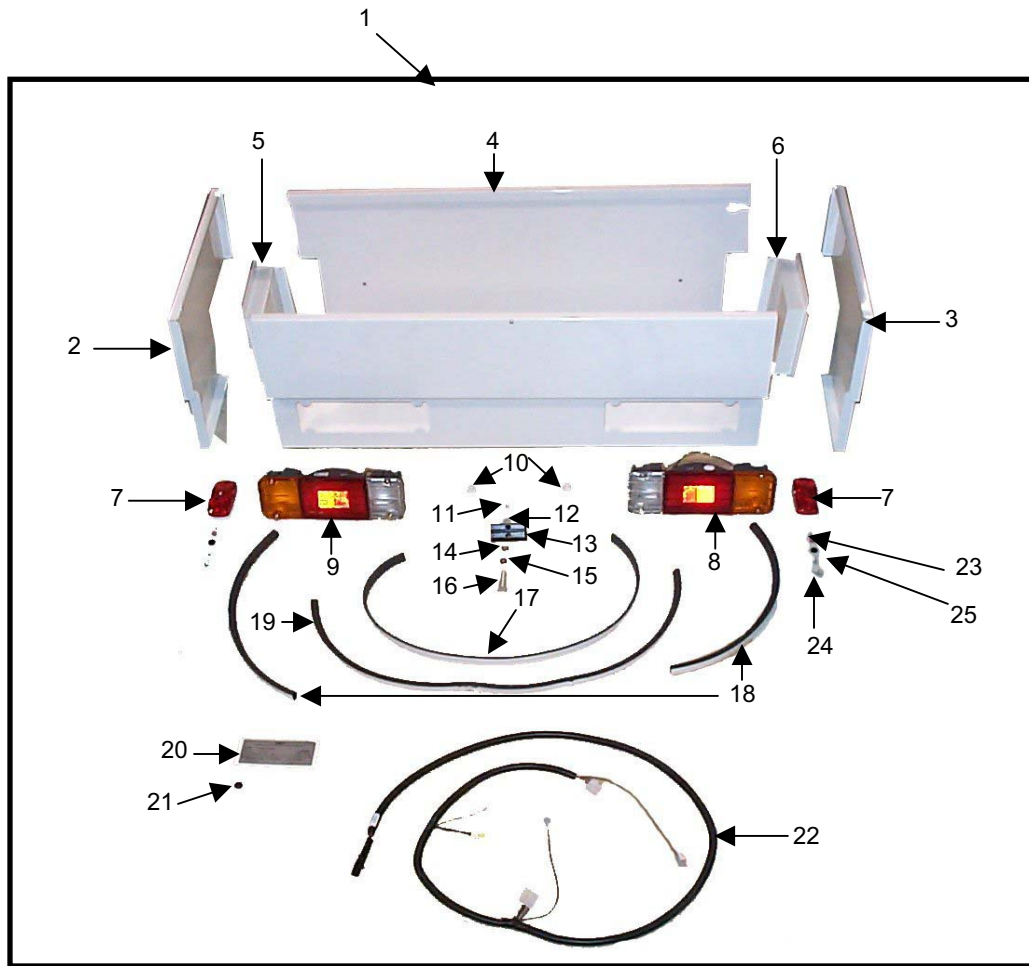

REF.	PART NAME	PART NO.	QTY.
1	Front Fender Assy., RH	1-60-050	1
	Front Fender Assy., RH (not shown)	1-60-003	1
	<i>**includes windshield washer parts</i>		
	Front Fender Assy., LH (not shown)	1-60-002	1
2	Side Panel Front Upper, RH	1-60-112	1
	Side Panel Front Upper, LH (not shown)	1-60-111	1
3	Side Panel Front Lower, RH	1-60-114	1
	Side Panel Lower, LH (not Shown)	1-60-113	1
4	Amber Spitfire Reflector	B492A	2
5	Hood, Front	1-60-101	1
	A/C Hood, Front (not shown)	1-60-102	1

<i>REF.</i>	<i>PART NAME</i>	<i>PART NO.</i>	<i>QTY.</i>
1	Upper Trunk Assy.	1-65-001	1
2	Seal, 41", Upper Trunk Front Panel & Lid	684064	1
3	Hold Down, Inspection Panel	1-65-161	2
4	Latch, Inspection Panel	1-65-162	1
5	Side Rail, Upper Trunk, RH	1-65-153	1
6	Trunk Lid Striker	1-65-130	1
7	Rear Panel, Upper Trunk	1-65-151	1
8	51.75" Upper Trunk Seal	1-65-401	1
9	Side Rail, Upper Trunk, LH	1-65-152	1
10	Panel, Upper Trunk Floor	1-65-155	1
11	51.75" Upper Trunk Seal	1-65-401	1
12	Inspection Panel, Engine	1-65-156	1
13	Front Panel, Upper Trunk	1-65-154	1
14	Seal, Upper Trunk Lid Rear 125"	684063	1
15	Upper Trunk Lid	1-65-140	1
16	'L' Handle	624060	1
17	Latch, Trunk Lid	621019	1
18	Hinge, Upper Trunk	1-65-100	1
19	Support Bracket, Trunk Latch	1-65-157	1
20	Flat Socket Bolt	772362	2
21	Flange Lock Nut	770819	2
22	Teflon Slider	771099	2
23	Gas Prop	621007	2
24	Ball Stud	621008	4
25	Flange Nut	770819	4
26	Washer SST	774076	4
27	5/16NCX3/4" SST Bolt	774088	4
28	Trunk Hinge, Filler Panel LH	1-65-158	1
29	Trunk Hinge, Filler Panel RH (not shown)	1-65-159	1
30	Bushing, Plastic	624169	2
	Bracket Trunk Retainer LH (not shown)	1-65-212	1
	Bracket Trunk Retainer RH (not shown)	1-65-213	1