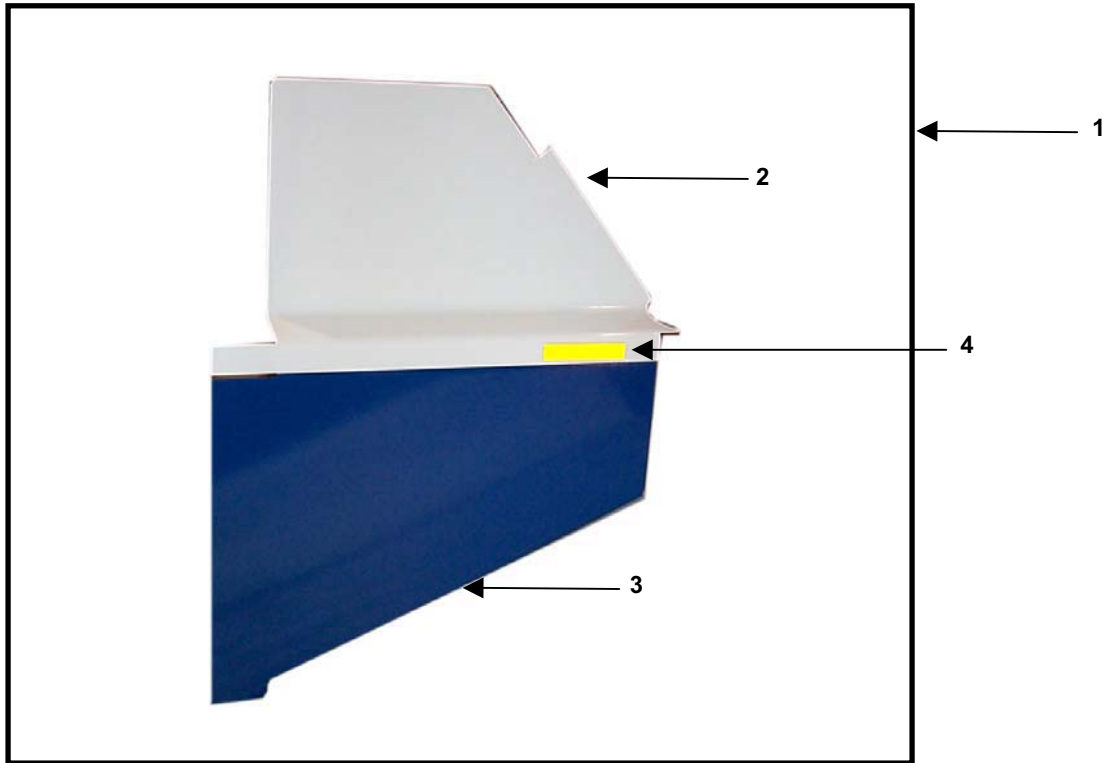

<i>REF.</i>	<i>PART NAME</i>	<i>PART NO.</i>	<i>QTY.</i>
1	Storage Door Assy.	1-60-008	1
2	Lock Assy.	530656	1
3	Door, Storage Box	1-60-214	1
4	Piano Hinge	954178	1
5	Door Trim	1-60-216	1
6	Storage Box Assy.	1-60-007	1
7	Flange Lock Nut	771036	6
8	Pan Head Bolt	773247	6
9	Floor Panel	1-60-201	1
10	Panel, Seat Support	1-60-204	1
11	Seat Hanger LH	1-60-205	1
12	Seat Hanger RH	1-60-206	1

REF.	PART NAME	PART NO.	QTY.
1	Front Fender Assy., RH	1-60-050	1
	Front Fender Assy., RH (not shown)	1-60-003	1
	<i>**includes windshield washer parts</i>		
	Front Fender Assy., LH (not shown)	1-60-002	1
2	Side Panel Front Upper, RH	1-60-112	1
	Side Panel Front Upper, LH (not shown)	1-60-111	1
3	Side Panel Front Lower, RH	1-60-114	1
	Side Panel Lower, LH (not Shown)	1-60-113	1
4	Amber Spitfire Reflector	B492A	2
5	Hood, Front	1-60-101	1
	A/C Hood, Front (not shown)	1-60-102	1