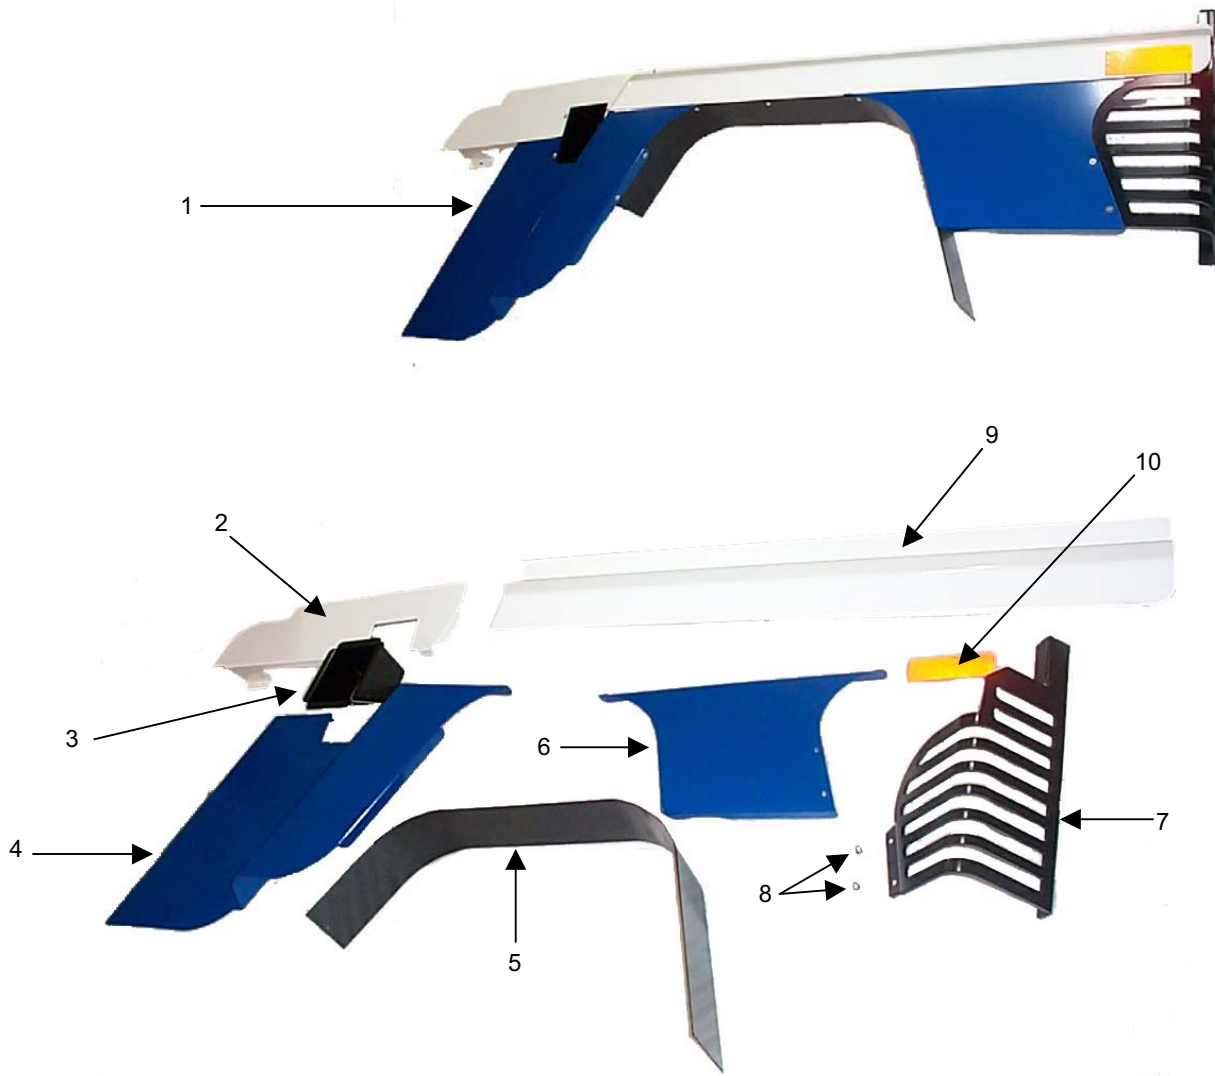

<i>REF.</i>	<i>PART NAME</i>	<i>PART NO.</i>	<i>QTY.</i>
1	Storage Door Assy.	1-60-008	1
2	Lock Assy.	530656	1
3	Door, Storage Box	1-60-214	1
4	Piano Hinge	954178	1
5	Door Trim	1-60-216	1
6	Storage Box Assy.	1-60-007	1
7	Flange Lock Nut	771036	6
8	Pan Head Bolt	773247	6
9	Floor Panel	1-60-201	1
10	Panel, Seat Support	1-60-204	1
11	Seat Hanger LH	1-60-205	1
12	Seat Hanger RH	1-60-206	1

REF.	PART NAME	PART NO.	QTY.
1	Front Fender Assy., RH	1-60-050	1
	Front Fender Assy., RH (not shown)	1-60-003	1
	<i>**includes windshield washer parts</i>		
	Front Fender Assy., LH (not shown)	1-60-002	1
2	Side Panel Front Upper, RH	1-60-112	1
	Side Panel Front Upper, LH (not shown)	1-60-111	1
3	Side Panel Front Lower, RH	1-60-114	1
	Side Panel Lower, LH (not Shown)	1-60-113	1
4	Amber Spitfire Reflector	B492A	2
5	Hood, Front	1-60-101	1
	A/C Hood, Front (not shown)	1-60-102	1

<i>REF.</i>	<i>PART NAME</i>	<i>PART NO.</i>	<i>QTY.</i>
1	Rear Fender Assembly, LH	1-60-004	1
	Rear Fender Assembly, RH (not shown)	1-60-005	1
2	Panel, Side Access, LH	1-60-116	1
	Panel, Side Access, RH (not shown)	1-60-117	1
3	Mount, Fuel Filler	1-86-241	1
4	Panel, Engine Intake, LH	1-60-118	1
	Panel, Engine Intake, RH (not shown)	1-60-119	1
5	Splash Guard, Outer	1-60-126	2
6	Fender, Rear Corner, LH	1-60-124	1
	Fender, Rear Corner, RH (not shown)	1-60-125	1
7	Rear Tail Light Cover, LH	1-86-231	1
	Rear Tail Light Cover, RH (not shown)	1-86-232	1
8	Flat Head Bolt, Stainless Steel	774080	4
9	Panel, Upper Step Side, LH	1-60-120	1
	Panel, Upper Step Side, RH (not shown)	1-60-121	1
10	Reflective Tape, Red	691754	2
11	Panel, Engine Intake-Front	1-60-115	2