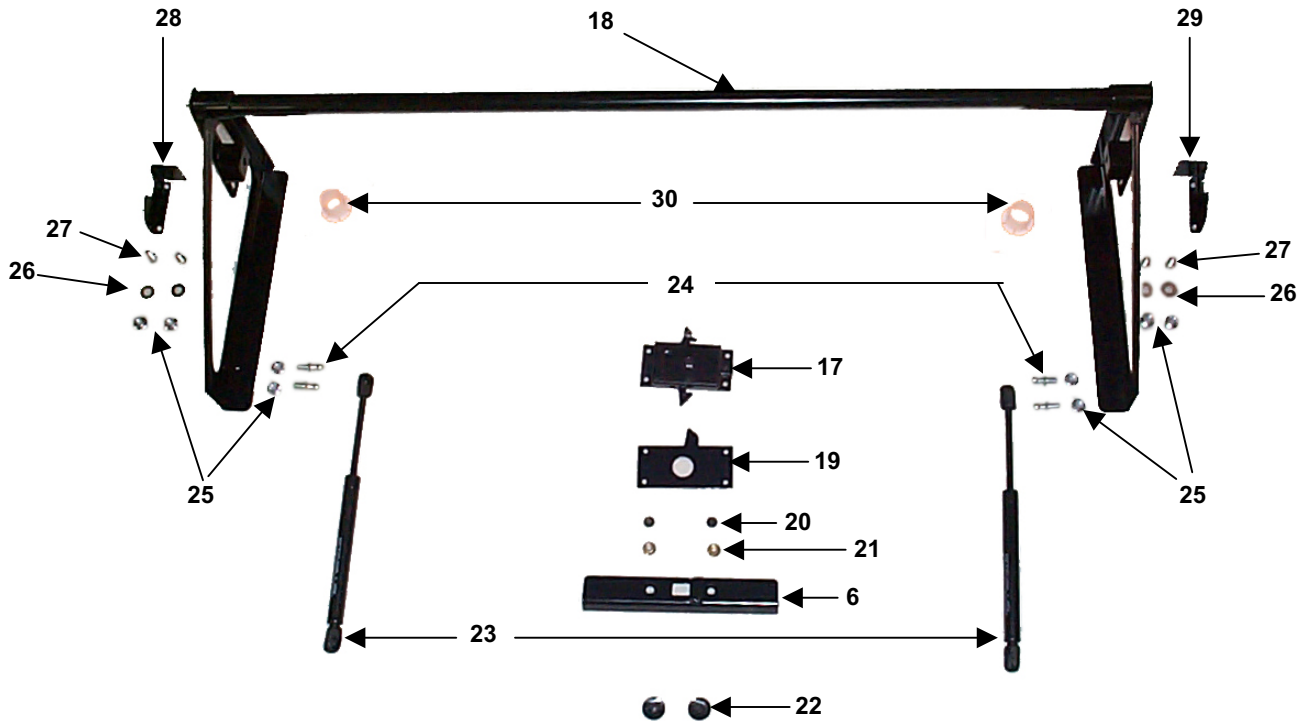

<i>REF.</i>	<i>PART NAME</i>	<i>PART NO.</i>	<i>QTY.</i>
1	Storage Door Assy.	1-60-008	1
2	Lock Assy.	530656	1
3	Door, Storage Box	1-60-214	1
4	Piano Hinge	954178	1
5	Door Trim	1-60-216	1
6	Storage Box Assy.	1-60-007	1
7	Flange Lock Nut	771036	6
8	Pan Head Bolt	773247	6
9	Floor Panel	1-60-201	1
10	Panel, Seat Support	1-60-204	1
11	Seat Hanger LH	1-60-205	1
12	Seat Hanger RH	1-60-206	1

REF.	PART NAME	PART NO.	QTY.
1	Front Fender Assy., RH	1-60-050	1
	Front Fender Assy., RH (not shown)	1-60-003	1
	<i>**includes windshield washer parts</i>		
	Front Fender Assy., LH (not shown)	1-60-002	1
2	Side Panel Front Upper, RH	1-60-112	1
	Side Panel Front Upper, LH (not shown)	1-60-111	1
3	Side Panel Front Lower, RH	1-60-114	1
	Side Panel Lower, LH (not Shown)	1-60-113	1
4	Amber Spitfire Reflector	B492A	2
5	Hood, Front	1-60-101	1
	A/C Hood, Front (not shown)	1-60-102	1