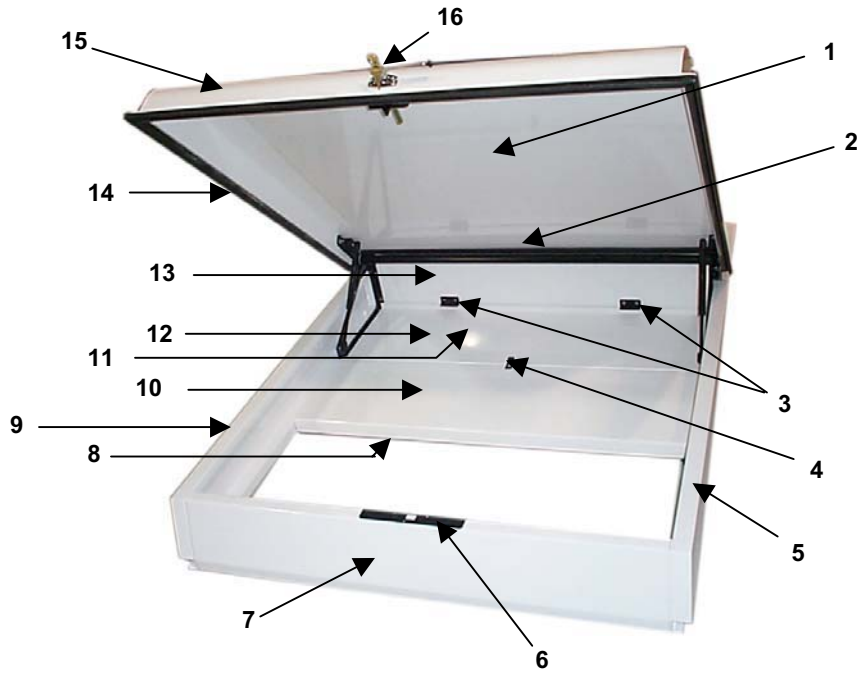

<i>REF.</i>	<i>PART NAME</i>	<i>PART NO.</i>	<i>QTY.</i>
1	Storage Door Assy.	1-60-008	1
2	Lock Assy.	530656	1
3	Door, Storage Box	1-60-214	1
4	Piano Hinge	954178	1
5	Door Trim	1-60-216	1
6	Storage Box Assy.	1-60-007	1
7	Flange Lock Nut	771036	6
8	Pan Head Bolt	773247	6
9	Floor Panel	1-60-201	1
10	Panel, Seat Support	1-60-204	1
11	Seat Hanger LH	1-60-205	1
12	Seat Hanger RH	1-60-206	1

REF.	PART NAME	PART NO.	QTY.
1	Front Fender Assy., RH	1-60-050	1
	Front Fender Assy., RH (not shown)	1-60-003	1
	<i>**includes windshield washer parts</i>		
	Front Fender Assy., LH (not shown)	1-60-002	1
2	Side Panel Front Upper, RH	1-60-112	1
	Side Panel Front Upper, LH (not shown)	1-60-111	1
3	Side Panel Front Lower, RH	1-60-114	1
	Side Panel Lower, LH (not Shown)	1-60-113	1
4	Amber Spitfire Reflector	B492A	2
5	Hood, Front	1-60-101	1
	A/C Hood, Front (not shown)	1-60-102	1