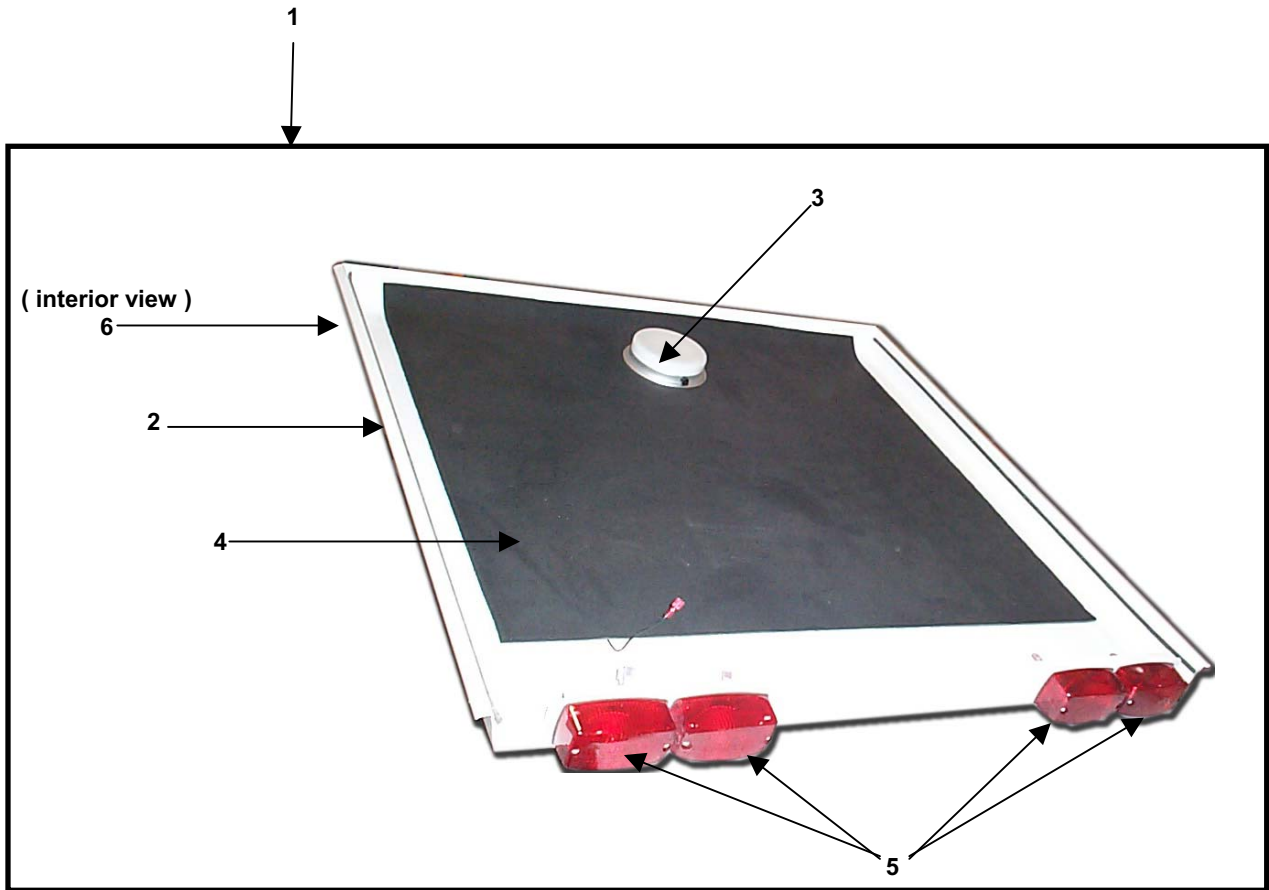

<i>REF.</i>	<i>PART NAME</i>	<i>PART NO.</i>	<i>QTY.</i>
1	Roof Assy.	1-60-010	1
2	Window Pile	534020	1
3	Dome Light	514015	1
4	Roof Liner	1-84-201	1
5	Clearance Light (Red)	1-91-301	4
6	Panel, Roof	1-60-131	1