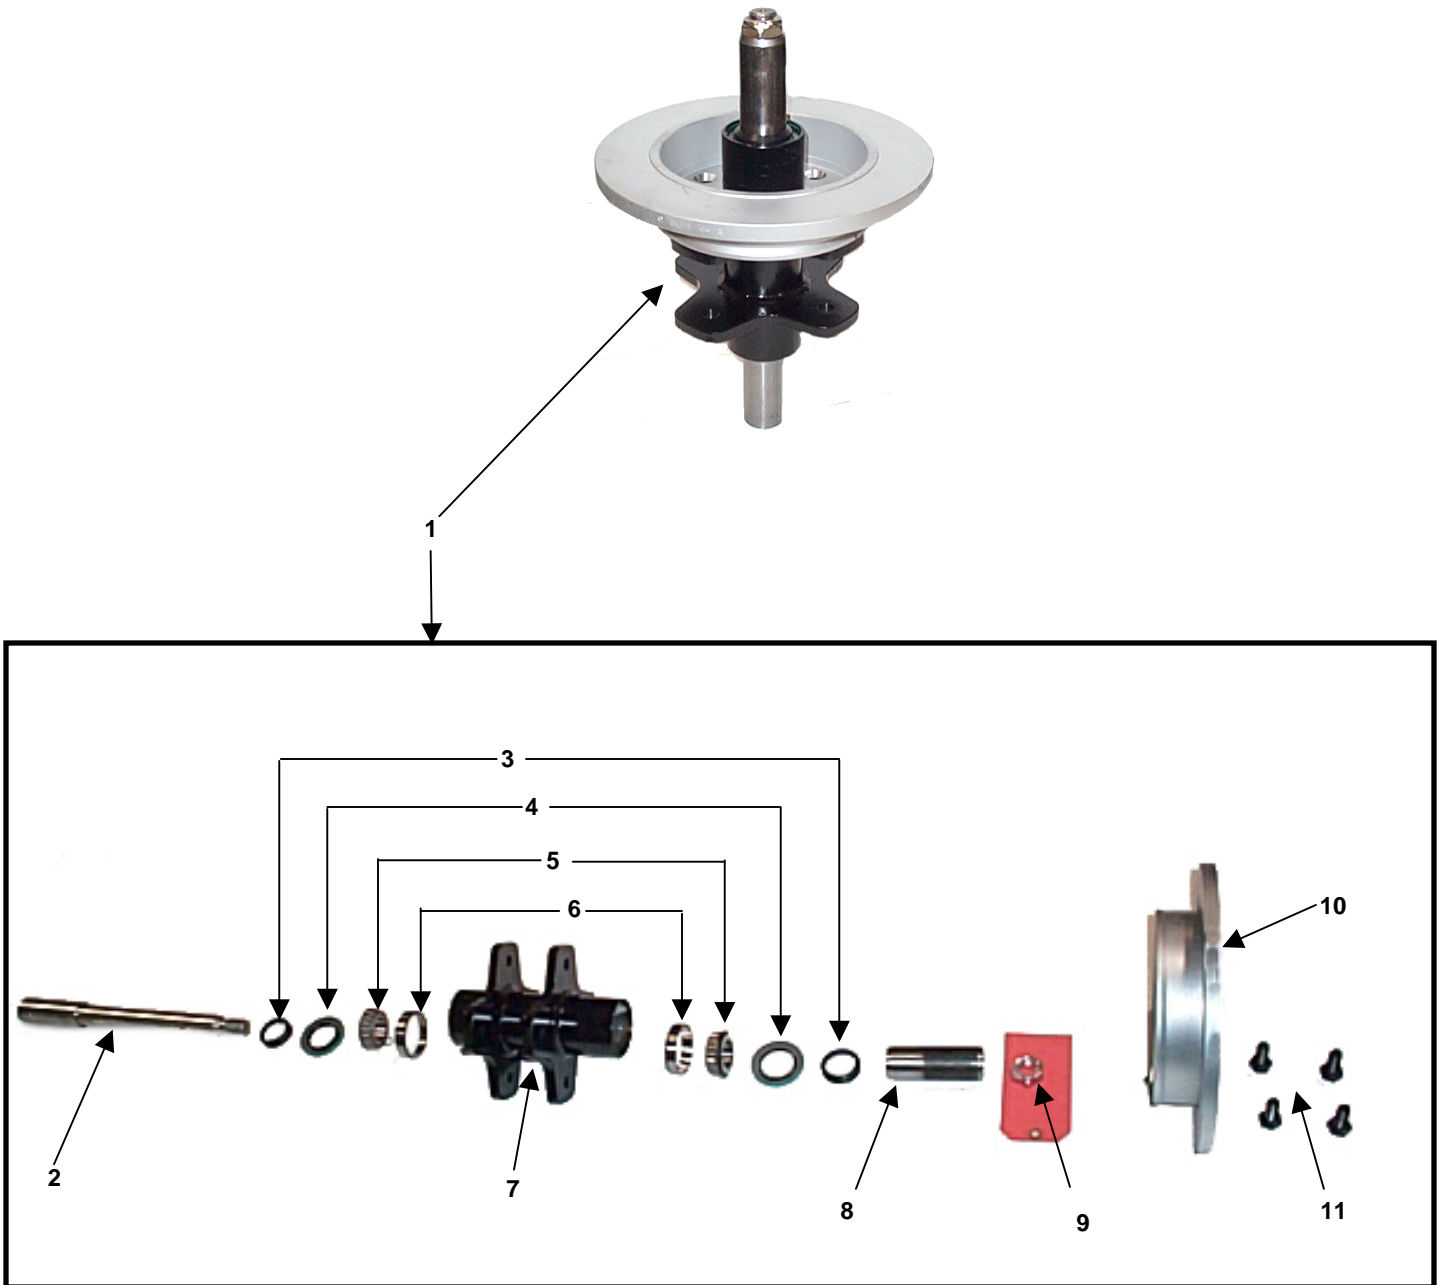

---

<i>REF.</i>	<i>PART NAME</i>	<i>PART NO.</i>	<i>QTY.</i>	<i>VIN #</i>
1	Hub Assembly, RH	1-54-014	1	
	Hub Assembly, LH (not shown)	1-54-013	1	
2	Knuckle LH	51715-07000	1	
	Knuckle, RH (not shown)	51716-07000	1	
3	Bearing Drive Axle	51720-02000		
4	Hub – Drive	51750-07001	2	
5	Brake, Disc	58411-07300	2	
6	Assy. Rear Caliper LH (not shown)	1-58-017	1	
	Assy. Rear Caliper RH	1-58-018	1	
7	Snap Ring (not Shown)	51718-07000	2	
8	M12x1.25x25 Class 8.8 Hd Bolt	774226	4	
9	M12 Lock Washer	774204	4	

---

<i>REF.</i>	<i>PART NAME</i>	<i>PART NO.</i>	<i>QTY.</i>	<i>VIN #</i>
1	Front Hub Assembly	1-50-004	1	
2	Front Axle	1-50-111	1	
3	Shield, Front Axle	344039	2	
4	Seal, Front Hub	1-50-114	2	
5	Bearing Cone, Front Hub	1-50-116	2	
6	Bearing Race, Front Hub	1-50-115	2	
7	Front Hub Machined	1-50-120-01	1	
8	Axle Sleeve	1-50-112	1	
9	Jam Nut	774127	1	
10	Disc, Front Brake	58411-07300	1	
11	M12 x 1.5 x 25 Class 8.8 Hex Head Bolt	774315	4	
12	M12 LockWasher (Not shown)	774204	4	

1

---

<i>REF.</i>	<i>PART NAME</i>	<i>PART NO.</i>	<i>QTY.</i>	<i>VIN #</i>
1	Assembly Tire And Rim	1-50-003	3	
2	Tire	370059	3	
3	Wheel Rim	E-130	3	
4	Rear Wheel Nuts	52950-24000	8	
5	Front Wheel Bolts	371079	4	
6	Hub Cap	52960-02150	2	