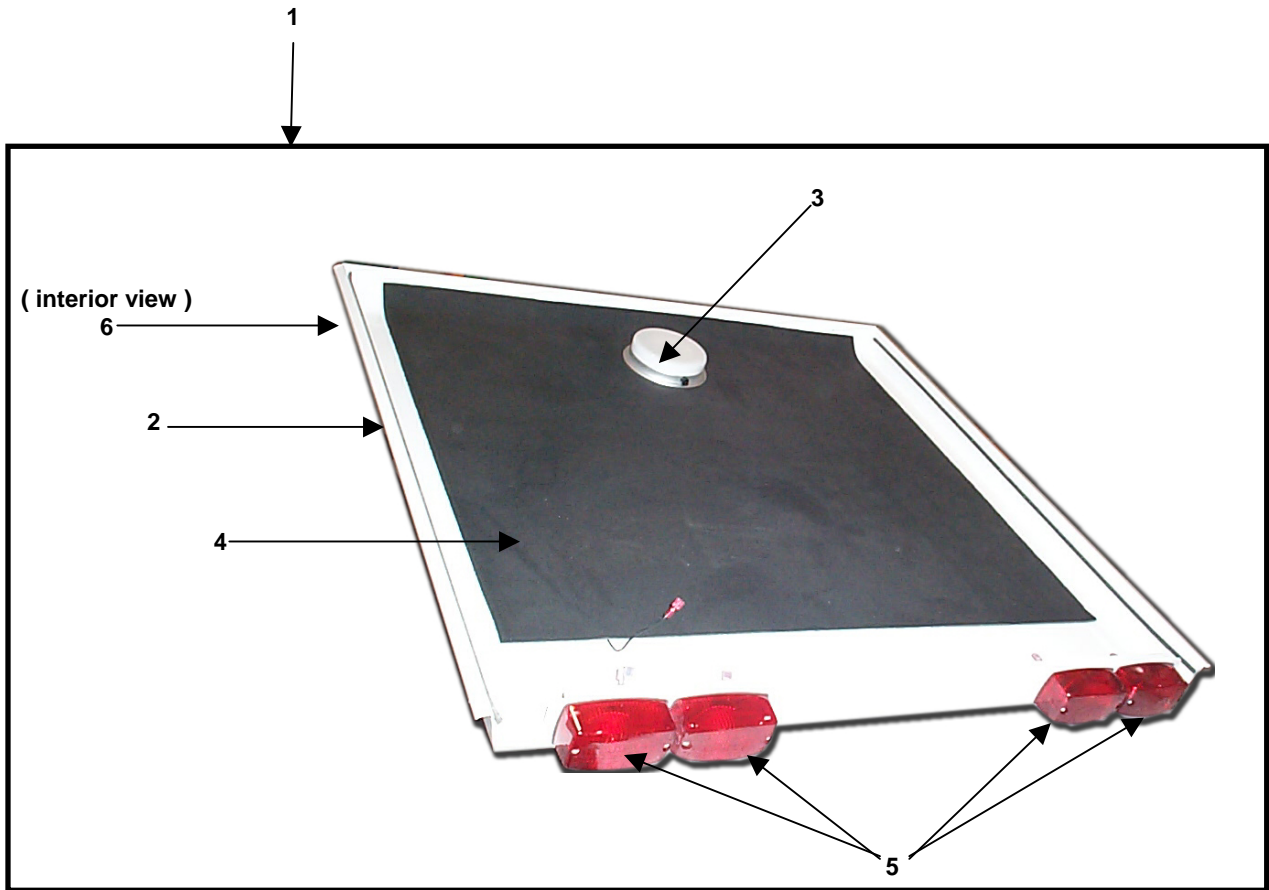

<i>REF.</i>	<i>PART NAME</i>	<i>PART NO.</i>	<i>QTY.</i>	<i>VIN #</i>
1	Roof Assy.	1-60-010	1	
2	Window Pile	534020	1	
3	Dome Light	514015	1	
4	Roof Liner	1-84-201	1	
5	Clearance Light (Red)	1-91-301	4	
6	Panel, Roof	1-60-131	1