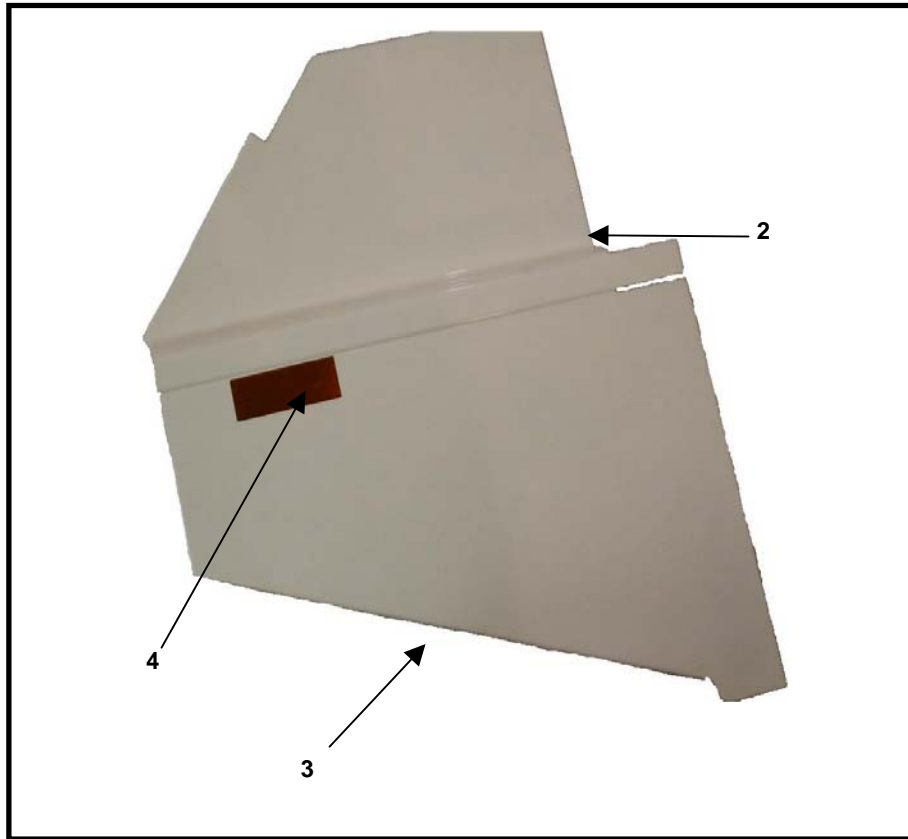

<i>REF.</i>	<i>PART NAME</i>	<i>PART NO.</i>	<i>QTY.</i>	<i>VIN #</i>
1	Storage Door Assy.	1-60-018	1	
2	Quarter Turn Latch (Not Shown)	522-x66(11)	1	
3	Door, Storage Box	1-60-221-99	1	
4	Piano Hinge	954178	1	
5	Door Trim	1-60-216	1	
6	Storage Box Assy.	1-60-017	1	
7	Fuel Tank Shield	1-60-225	1	
8	Storage Box Panel	1-60-222	1	
9	Storage Box End Cap LH	1-60-223	1	
10	Storage Box End Cap RH	1-60-224	1	
11	Fuel Tank Mount LH	1-31-130	1	
12	Fuel Tank Mount RH	1-31-120	1	
13	3/8 Hex Head Cap Bold	771033	4	
14	3/8 Flat Washer	774030	4	
15	3/8 Flange Lock Nut	774235	4	
16	Floor Panel	1-60-220-60	1	
17	Panel, Seat Support	1-60-226-02	1	
18	Panel, Seat Support LH	1-60-229-02	1	
19	Panel, Seat Support RH	1-60-230-02	1	
	Access Panel, Fuel Pump (Not Shown)	1-60-227-02	1	
	Seal, Access Panel (Not Shown)	1-60-228	1	
	Trim, Seat Panel Endcap (Not Shown)	1-60-207	1	

<i>REF.</i>	<i>PART NAME</i>	<i>PART NO.</i>	<i>QTY.</i>	<i>VIN #</i>
1	Side Panel, RH (not shown)	1-60-003-02	1	
	Side Panel, LH	1-60-002-02	1	
2	Side Panel Front Upper, RH (not shown)	1-60-112-02	1	
	Side Panel Front Upper, LH	1-60-111-02	1	
3	Side Panel Front Lower, RH (not Shown)	1-60-114-02	1	
	Side Panel Lower, LH	1-60-113-02	1	
4	Amber Spitfire Reflector	B492A	2	
5	Hood, Front	1-60-103-02	1	
	A/C Hood, Front (not shown)	1-60-104-02	1	
7	Assembly Hinged Front Hood	1-60-012	1	
8	Assy Hinged Front Hood A/C (not shown)	1-60-013	1	
9	Seal, Front Hood (41.5")	1-86-127	1	
10	Key Cylinder c/w Barrel Nut CH505	584028	1	