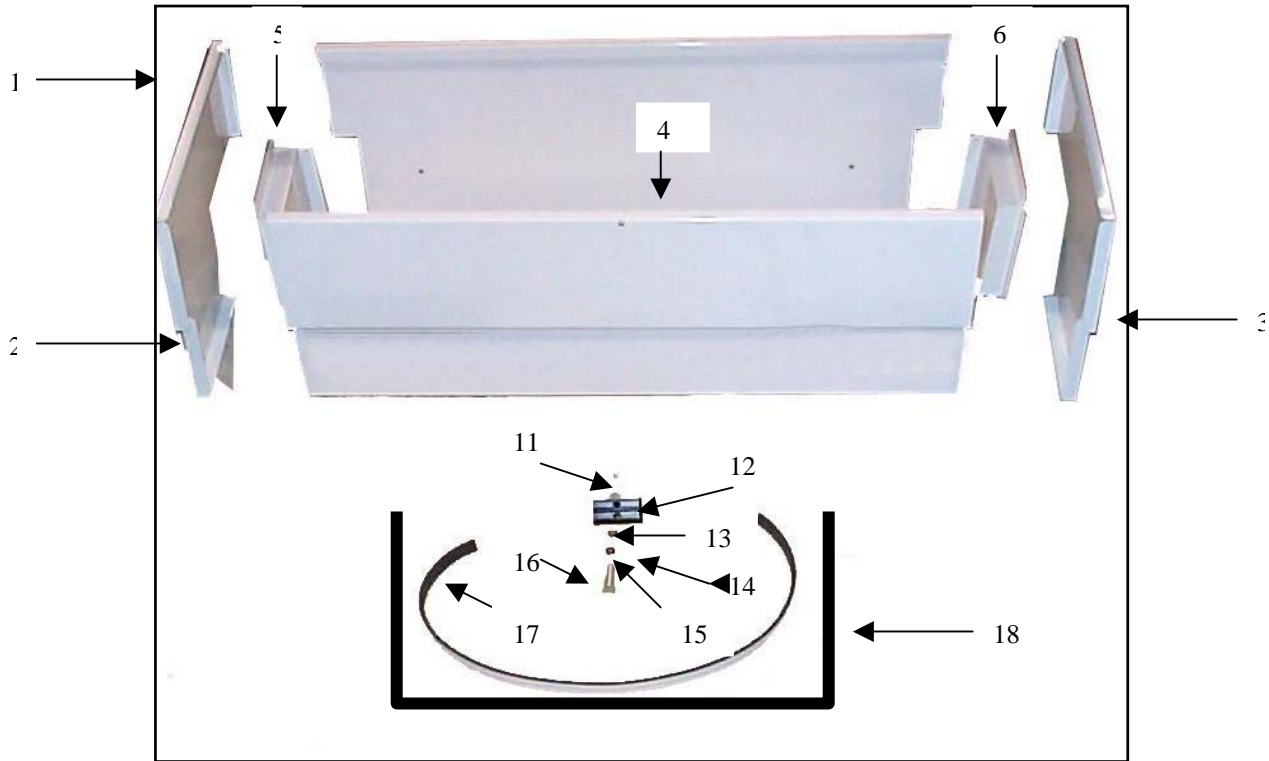

<i>REF.</i>	<i>PART NAME</i>	<i>PART NO.</i>	<i>QTY.</i>	<i>VIN #</i>
1	Lower Trunk Assy.	1-65-008-02	1	
2	Panel, Lower Trunk LH	1-65-209-02	1	
3	Panel, Lower Trunk RH	1-65-210-02	1	
4	Box, Lower Trunk	1-65-216-02	1	
5	Filler Panel, Lower Trunk LH	1-65-214-02	1	
6	Filler Panel, Lower Trunk RH	1-65-215-02	1	
7	Side Marker Lights (Not Shown)	1-91-304	2	
11	Wing Nut	774140	1	
12	Flat Washer	770324	1	
13	Trunk Retainer	1-65-211	1	
14	Push Fastener	773545	1	
15	O Ring	774143	1	
16	Carriage Bolt	774074	1	
17	Flat Seal, 8 ¼"	684004	1	
18	Seal, lower trunk	1-65-217	1	
21	Grommet	191795	1	
22	Wiring Harness	674154	1	
23	Self Taping Screw	774197	4	
24	Grommet	191760	3	
25	Wire Ends	674133	2	
26	Cab Wrapper	1-60-132	1