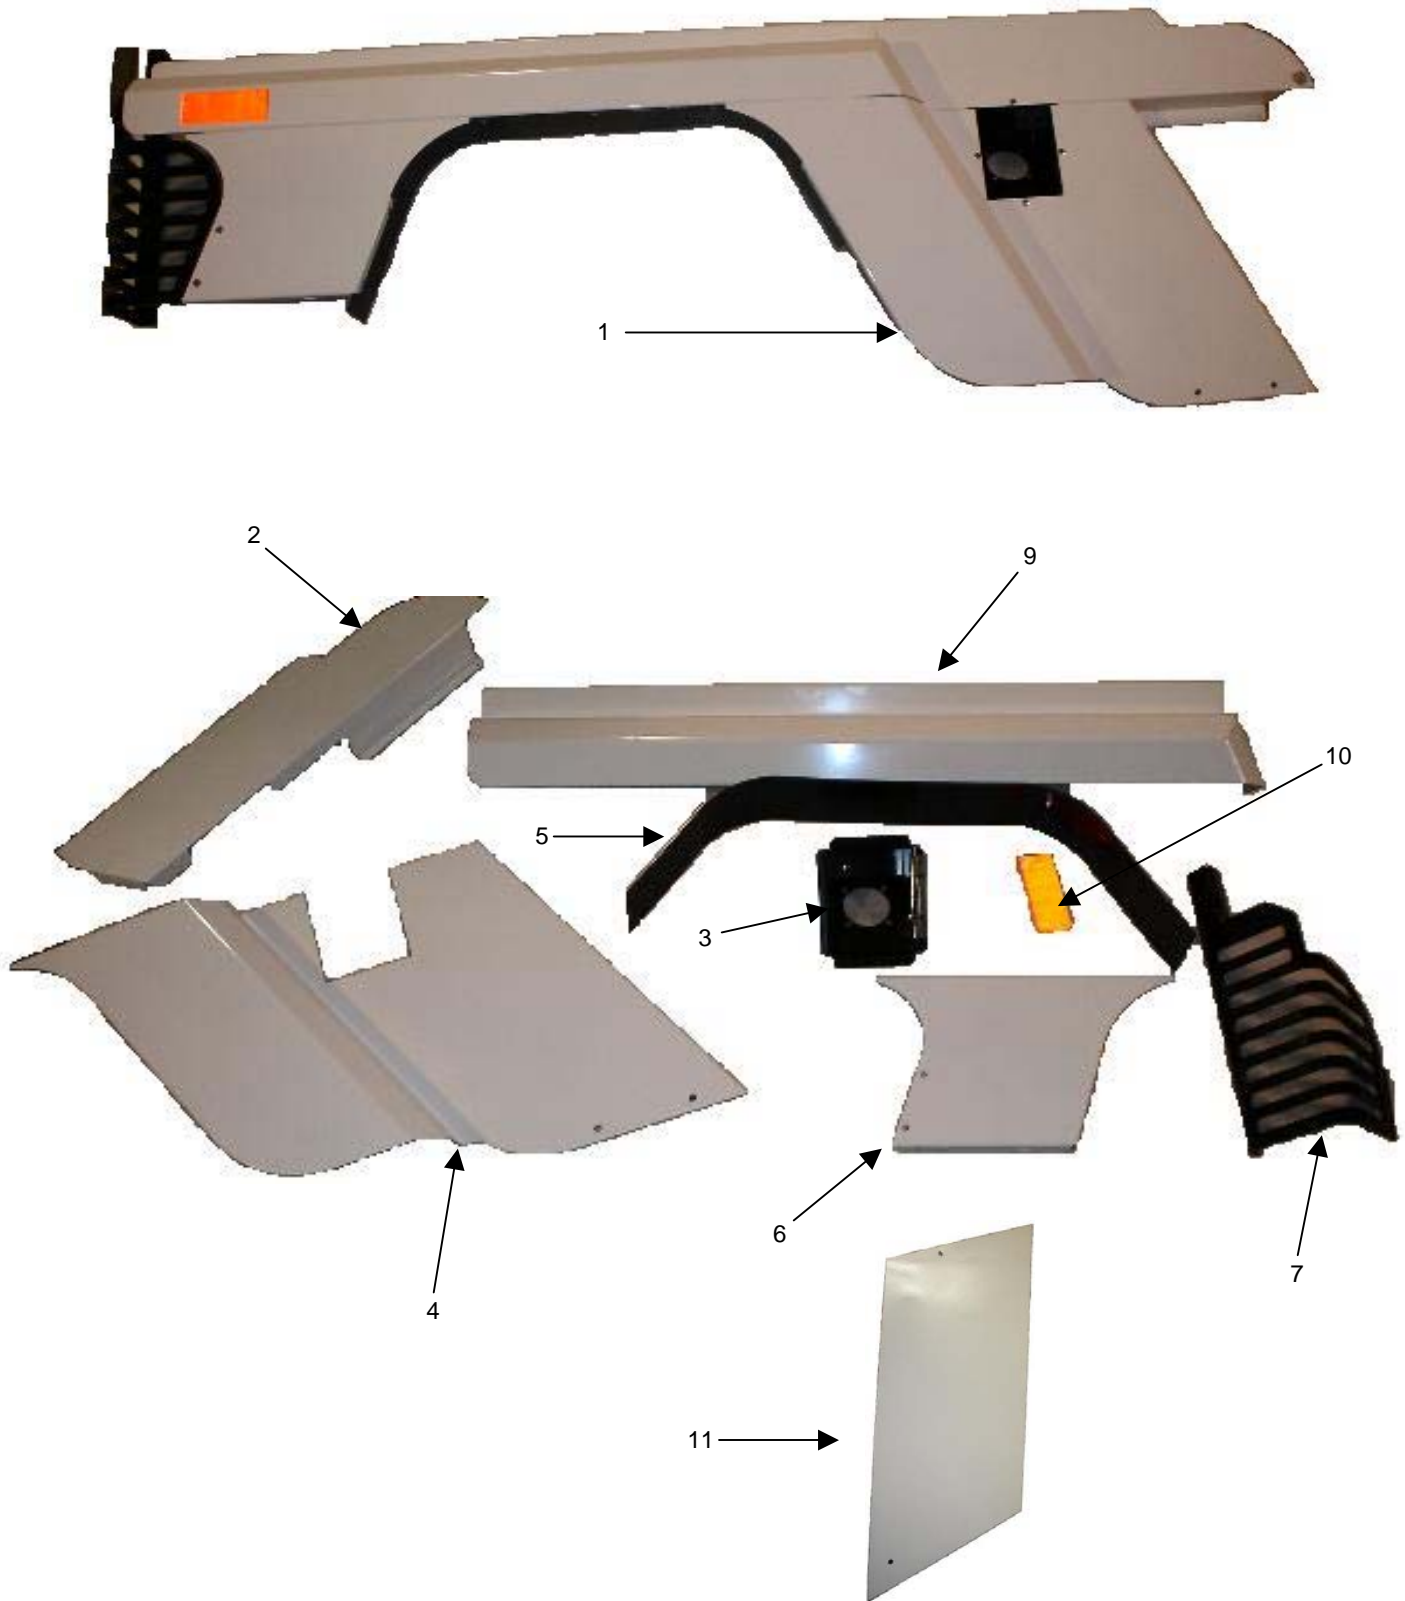

<i>REF.</i>	<i>PART NAME</i>	<i>PART NO.</i>	<i>QTY.</i>	<i>VIN #</i>
1	Rear Fender Assembly, LH (not shown)	1-60-021-02	1	
	Rear Fender Assembly, RH	1-60-022-02	1	
2	Panel, Side Access, LH (not shown)	1-60-133-02	1	
	Panel, Side Access, RH	1-60-134-02	1	
3	Mount, Fuel Filler	1-86-244-01	1	
4	Panel, Engine Intake, LH (not shown)	1-60-135-02	1	
	Panel, Engine Intake, RH	1-60-136-02	1	
5	Splash Guard, Outer	1-60-139-01	2	
6	Panel, Rear Corner, LH (not shown)	1-60-137-02	1	
	Panel, Rear Corner, RH	1-60-138-02	1	
7	Rear Tail Light Cover, LH (not shown)	1-86-231-01	1	
	Rear Tail Light Cover, RH	1-86-232-01	1	
8	Flat Head Bolt, Stainless Steel (Not Shown)	774080	4	
9	Panel, Upper Step Side, LH (not shown)	1-60-120-02	1	
	Panel, Upper Step Side, RH	1-60-121-02	1	
10	Reflective Tape, Red	691754	2	
11	Panel, Engine Intake-Front	1-60-115-02	2