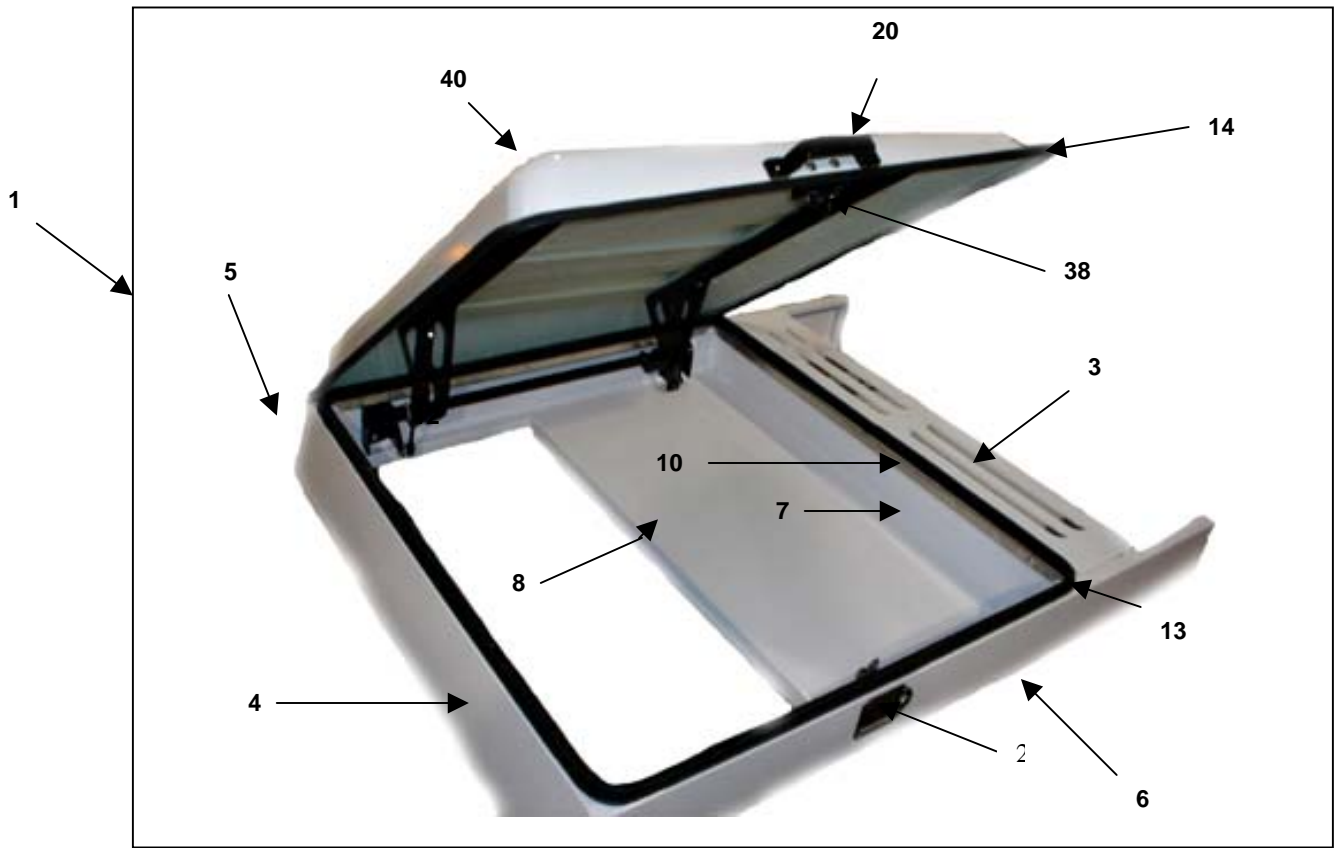

<i>REF.</i>	<i>PART NAME</i>	<i>PART NO.</i>	<i>QTY.</i>	<i>VIN #</i>
1	Storage Door Assy.	1-60-018	1	
2	Quarter Turn Latch (Not Shown)	522-x66(11)	1	
3	Door, Storage Box	1-60-221-99	1	
4	Piano Hinge	954178	1	
5	Door Trim	1-60-216	1	
6	Storage Box Assy.	1-60-017	1	
7	Fuel Tank Shield	1-60-225	1	
8	Storage Box Panel	1-60-222	1	
9	Storage Box End Cap LH	1-60-223	1	
10	Storage Box End Cap RH	1-60-224	1	
11	Fuel Tank Mount LH	1-31-130	1	
12	Fuel Tank Mount RH	1-31-120	1	
13	3/8 Hex Head Cap Bold	771033	4	
14	3/8 Flat Washer	774030	4	
15	3/8 Flange Lock Nut	774235	4	
16	Floor Panel	1-60-220-60	1	
17	Panel, Seat Support	1-60-226-02	1	
18	Panel, Seat Support LH	1-60-229-02	1	
19	Panel, Seat Support RH	1-60-230-02	1	
	Access Panel, Fuel Pump (Not Shown)	1-60-227-02	1	
	Seal, Access Panel (Not Shown)	1-60-228	1	
	Trim, Seat Panel Endcap (Not Shown)	1-60-207	1	

<i>REF.</i>	<i>PART NAME</i>	<i>PART NO.</i>	<i>QTY.</i>	<i>VIN #</i>
1	Side Panel, RH (not shown)	1-60-003-02	1	
	Side Panel, LH	1-60-002-02	1	
2	Side Panel Front Upper, RH (not shown)	1-60-112-02	1	
	Side Panel Front Upper, LH	1-60-111-02	1	
3	Side Panel Front Lower, RH (not Shown)	1-60-114-02	1	
	Side Panel Lower, LH	1-60-113-02	1	
4	Amber Spitfire Reflector	B492A	2	
5	Hood, Front	1-60-103-02	1	
	A/C Hood, Front (not shown)	1-60-104-02	1	
7	Assembly Hinged Front Hood	1-60-012	1	
8	Assy Hinged Front Hood A/C (not shown)	1-60-013	1	
9	Seal, Front Hood (41.5")	1-86-127	1	
10	Key Cylinder c/w Barrel Nut CH505	584028	1	