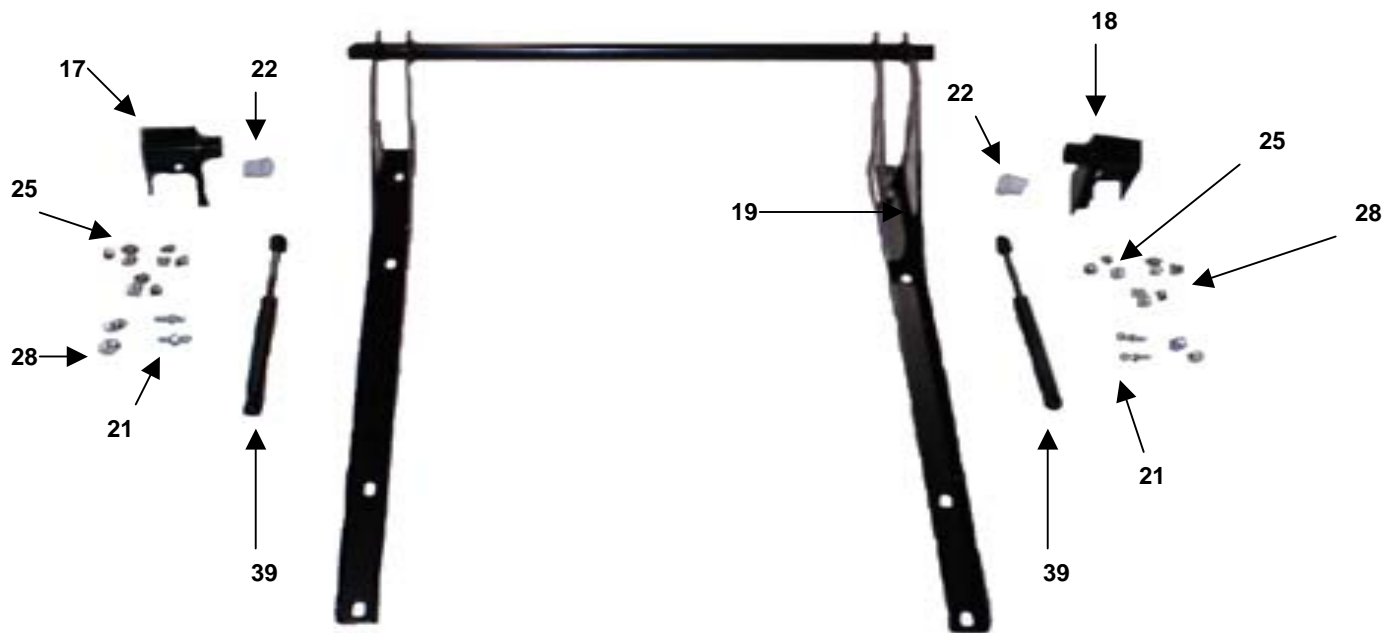

<i>REF.</i>	<i>PART NAME</i>	<i>PART NO.</i>	<i>QTY.</i>	<i>VIN #</i>
1	Storage Door Assy.	1-60-018	1	
2	Quarter Turn Latch (Not Shown)	522-x66(11)	1	
3	Door, Storage Box	1-60-221-99	1	
4	Piano Hinge	954178	1	
5	Door Trim	1-60-216	1	
6	Storage Box Assy.	1-60-017	1	
7	Fuel Tank Shield	1-60-225	1	
8	Storage Box Panel	1-60-222	1	
9	Storage Box End Cap LH	1-60-223	1	
10	Storage Box End Cap RH	1-60-224	1	
11	Fuel Tank Mount LH	1-31-130	1	
12	Fuel Tank Mount RH	1-31-120	1	
13	3/8 Hex Head Cap Bold	771033	4	
14	3/8 Flat Washer	774030	4	
15	3/8 Flange Lock Nut	774235	4	
16	Floor Panel	1-60-220-60	1	
17	Panel, Seat Support	1-60-226-02	1	
18	Panel, Seat Support LH	1-60-229-02	1	
19	Panel, Seat Support RH	1-60-230-02	1	
	Access Panel, Fuel Pump (Not Shown)	1-60-227-02	1	
	Seal, Access Panel (Not Shown)	1-60-228	1	
	Trim, Seat Panel Endcap (Not Shown)	1-60-207	1	

<i>REF.</i>	<i>PART NAME</i>	<i>PART NO.</i>	<i>QTY.</i>	<i>VIN #</i>
1	Side Panel, RH (not shown)	1-60-003-02	1	
	Side Panel, LH	1-60-002-02	1	
2	Side Panel Front Upper, RH (not shown)	1-60-112-02	1	
	Side Panel Front Upper, LH	1-60-111-02	1	
3	Side Panel Front Lower, RH (not Shown)	1-60-114-02	1	
	Side Panel Lower, LH	1-60-113-02	1	
4	Amber Spitfire Reflector	B492A	2	
5	Hood, Front	1-60-103-02	1	
	A/C Hood, Front (not shown)	1-60-104-02	1	
7	Assembly Hinged Front Hood	1-60-012	1	
8	Assy Hinged Front Hood A/C (not shown)	1-60-013	1	
9	Seal, Front Hood (41.5")	1-86-127	1	
10	Key Cylinder c/w Barrel Nut CH505	584028	1	