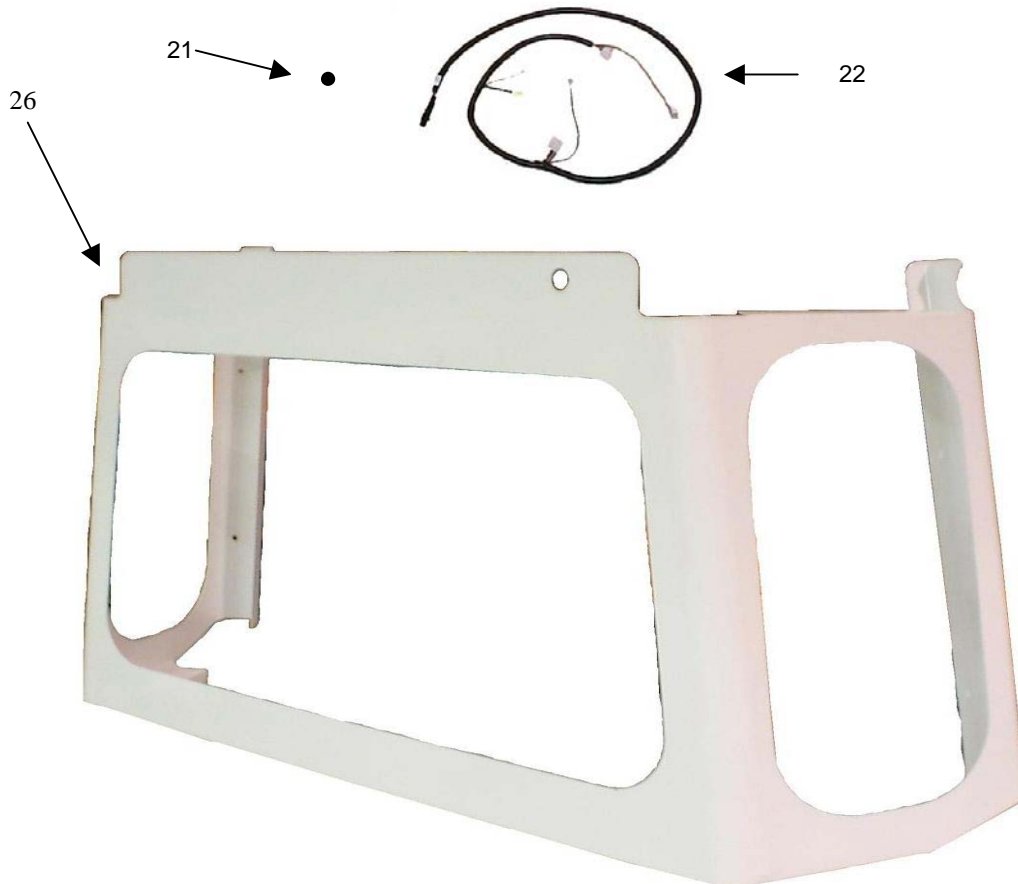

<i>REF.</i>	<i>PART NAME</i>	<i>PART NO.</i>	<i>QTY.</i>	<i>VIN #</i>
1	Lower Trunk Assy.	1-65-008-02	1	
2	Panel, Lower Trunk LH	1-65-209-02	1	
3	Panel, Lower Trunk RH	1-65-210-02	1	
4	Box, Lower Trunk	1-65-216-02	1	
5	Filler Panel, Lower Trunk LH	1-65-214-02	1	
6	Filler Panel, Lower Trunk RH	1-65-215-02	1	
7	Side Marker Lights (Not Shown)	1-91-304	2	
11	Wing Nut	774140	1	
12	Flat Washer	770324	1	
13	Trunk Retainer	1-65-211	1	
14	Push Fastener	773545	1	
15	O Ring	774143	1	
16	Carriage Bolt	774074	1	
17	Flat Seal, 8 ¼"	684004	1	
18	Seal, lower trunk	1-65-217	1	
21	Grommet	191795	1	
22	Wiring Harness	674154	1	
23	Self Taping Screw	774197	4	
24	Grommet	191760	3	
25	Wire Ends	674133	2	
26	Cab Wrapper	1-60-132	1