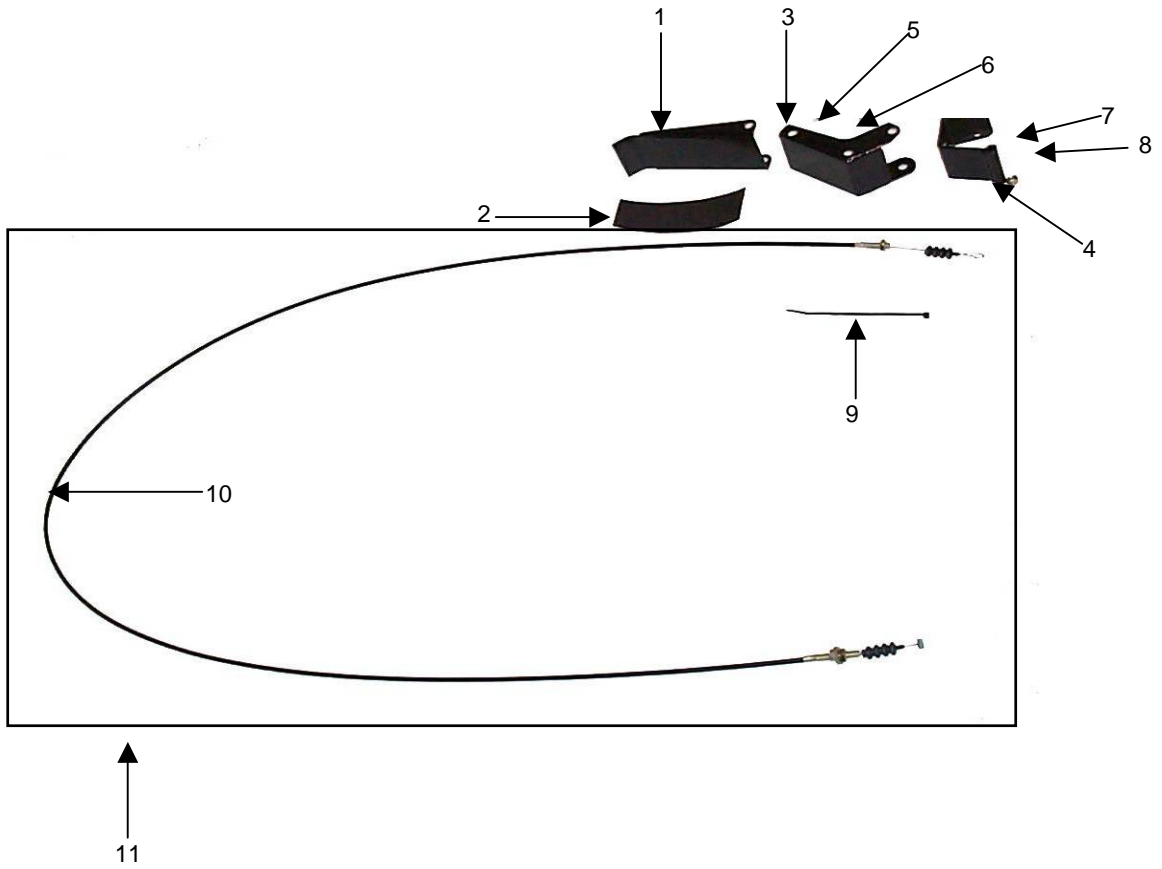

---

<i>REF.</i>	<i>PART NAME</i>	<i>PART NO.</i>	<i>QTY.</i>	<i>VIN #</i>
1.	Assembly Fuel Tank	1-31-008	1	
2.	Complete – Fuel Pump	31110-07000	1	
3.	Cover - Fuel Pump Plate - ME21	31152-2D000	1	
4.	Plate Assy-Fuel Pump	31113-07000	1	
5.	Valve Assy-2 Way + Cut	31190-07000	1	
6.	Packing-Fuel Pump	31115-2D000	1	
7.	Regulator – Pressure	35301-07000	1	
8.	Pump Assy-Fuel	31111-07000	1	
9.	Filter-Fuel Pump	31112-07000	1	
10.	Filter	31090-07000	1	
11.	Sender Assy-Fuel Pump	94460-07100	1	
12.	Tank Assy-Fuel	31150-07000	1	
13.	Valve-Fuel Cut	31160-07000	1	
14.	Hose	31343-07000	1	
15.	Tube-Fuel Vapor Fr	31345-07000	1	
16.	Cap-Canister Air Nipple	31426-38000	1	
17.	Canister Assy	31420-07000	1	
18.	14x7/8 Hex Washer Head Screw	774234	2	
19.	Cap Assy-Fuel Filler	31010-3F600	1	
20.	Neck Assy-Fuel Filler	31040-07100	1	
21.	Tube-Fuel Feed	1-31-010	1	
22.	Tube-Fuel Vapor	31340-07000	1	

---

<i>REF.</i>	<i>PART NAME</i>	<i>PART NO.</i>	<i>QTY.</i>	<i>VIN #</i>
1	Accelerator Pedal	1-31-211-01	1	
2	Tread, Accelerator	414004	1	
3	Arm, Accelerator	1-31-212-01	1	
4	Accelerator Mount	1-31-200-01	1	
5	Pin	773412	3	
6	Clip	43777-37110	3	
7	Flange Bolt	771035	2	
8	Flange Nut	771036	2	
9	Tie Strap	772273	1	
10	Throttle Cable	1-31-213	1	
11	Throttle Cable Assembly	1-31-009	1	