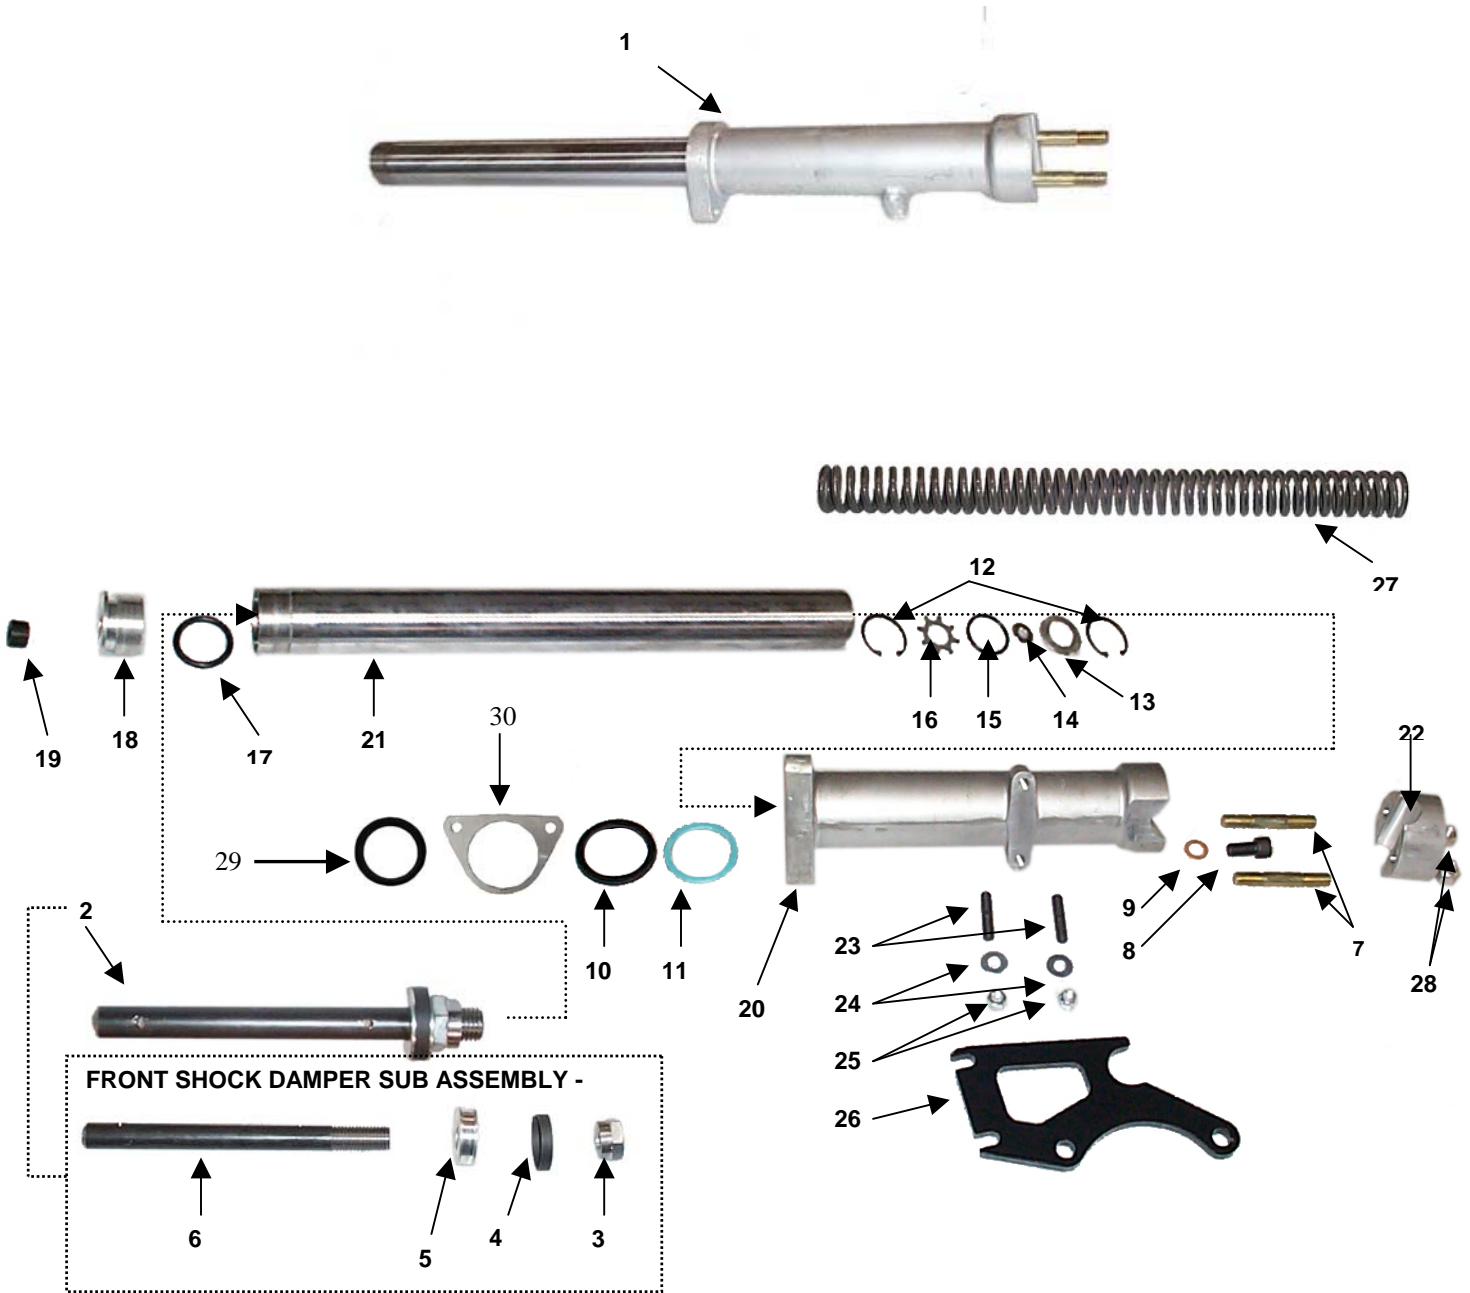

FRONT SHOCK
OIL REQUIREMENT –
.5 Litre or 16 ounces of 20 w 50 Oil

REF.	PART NAME	PART NO.	QTY.	VIN #
1	Front Shock Assembly	1-53-004	2	
2	Front Shock Damper Assembly	1-53-005	2	
3	Hex Nut Damper Tube	1-53-214	2	
4	Combi Slydring	1-53-235	2	
5	Damper Piston	1-53-217	2	
6	Damper Tube	1-53-218	2	
7	Stud, Axle Support	1-53-223	4	
8	Socket Head	774024	2	
9	Gasket Copper Washer	1-53-220	2	
10	Seal	850006	2	
11	Slide Ring	850005	2	
12	Snap Ring	1-53-209	4	
13	Washer	1-53-213	2	
14	Washer	1-53-212	2	
15	O Ring	1-53-211	2	
16	Star Washer	1-53-210	2	
17	O-Ring	1-53-203	2	
18	Strut Cap	1-53-202	2	
19	Strut Plug	1-53-201	2	
20	Reservoir Front Shock	1-53-222	2	
21	Strut, Front Shock	1-53-207	2	
22	Support, Front Axle	1-53-302	2	
23	3/8 Stud	1-53-301	2	
24	Washer	770324	2	
25	Stover Lock Nut	770223	2	
26	Mount, Front Caliper	1-58-101-01	1	
27	Spring	1-53-204	2	
28	Stover Lock Nut	770823	4	
29	2" ID x 2.5" OD x 0.25" Rod Wiper	343595	2	
30	Mount, Rod Wiper	1-53-303-99	2	
	Front Shock Seal Kit (not shown)	1-53-052	2	
	<i>Incl. items 4, 9, 10, 11, 17 & 29</i>