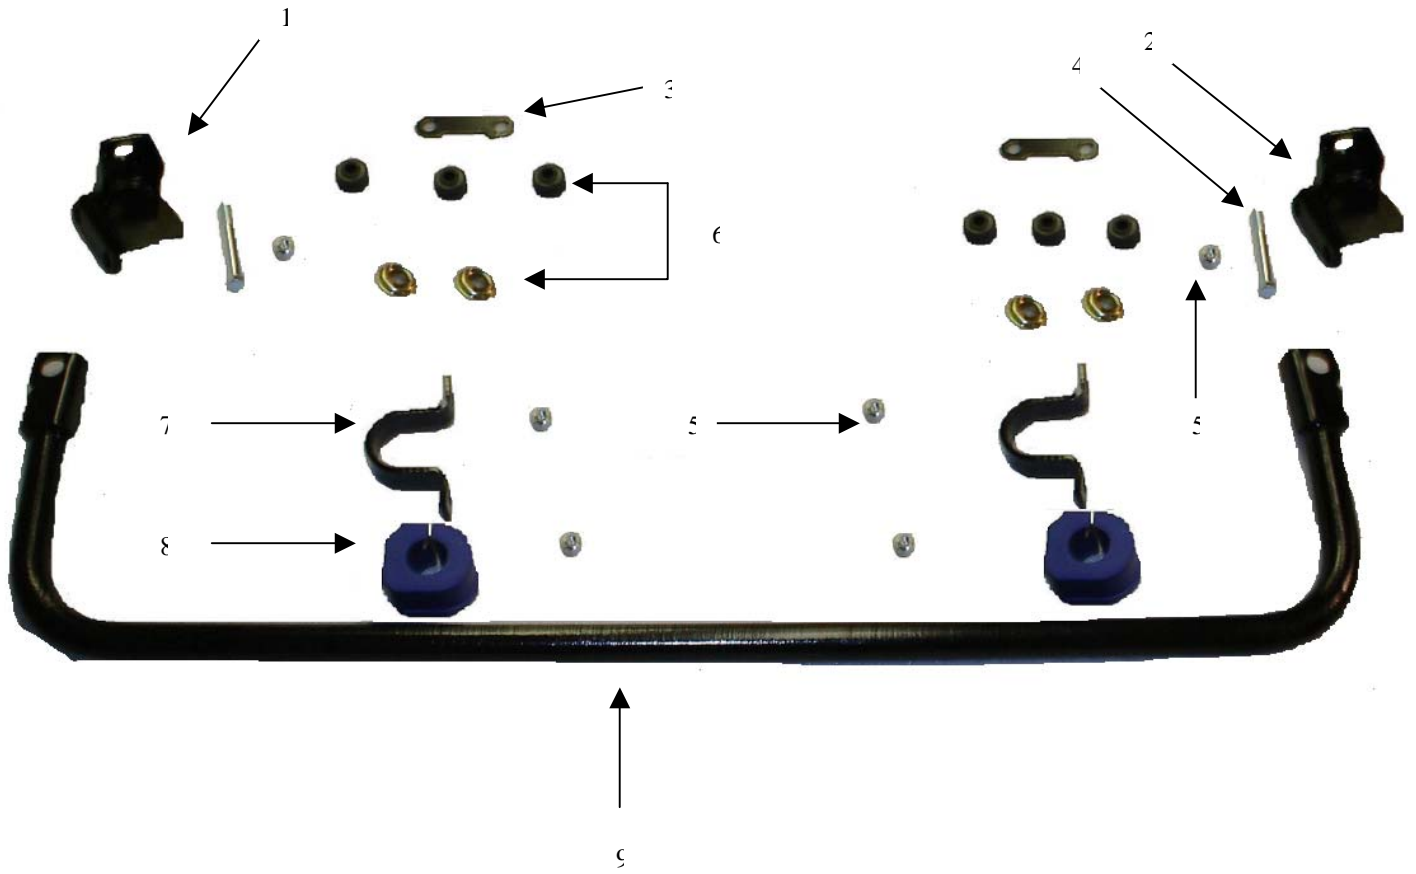

<i>REF.</i>	<i>PART NAME</i>	<i>PART NO.</i>	<i>QTY.</i>	<i>VIN #</i>
1	Torsion Bar Mount LH	1-54-490-01	1	
2	Torsion Bar Mount RH	1-54-491-01	1	
3	Spacer, Torsion Bar Mount	1-54-434-01	2	
4	3/8 NC x 3 3/4 Hex Head Bolt	771683	2	
5	3/8 – NC Stover Lk Nut	770223	6	
6	Rubber Bushings P591 Kit	282728	3	
7	Rubber Mount Clamp	1-54-432-01	2	
8	Rubber Torsion Bushing	282729	2	
9	Torsion Bar	1-54-480-01	1