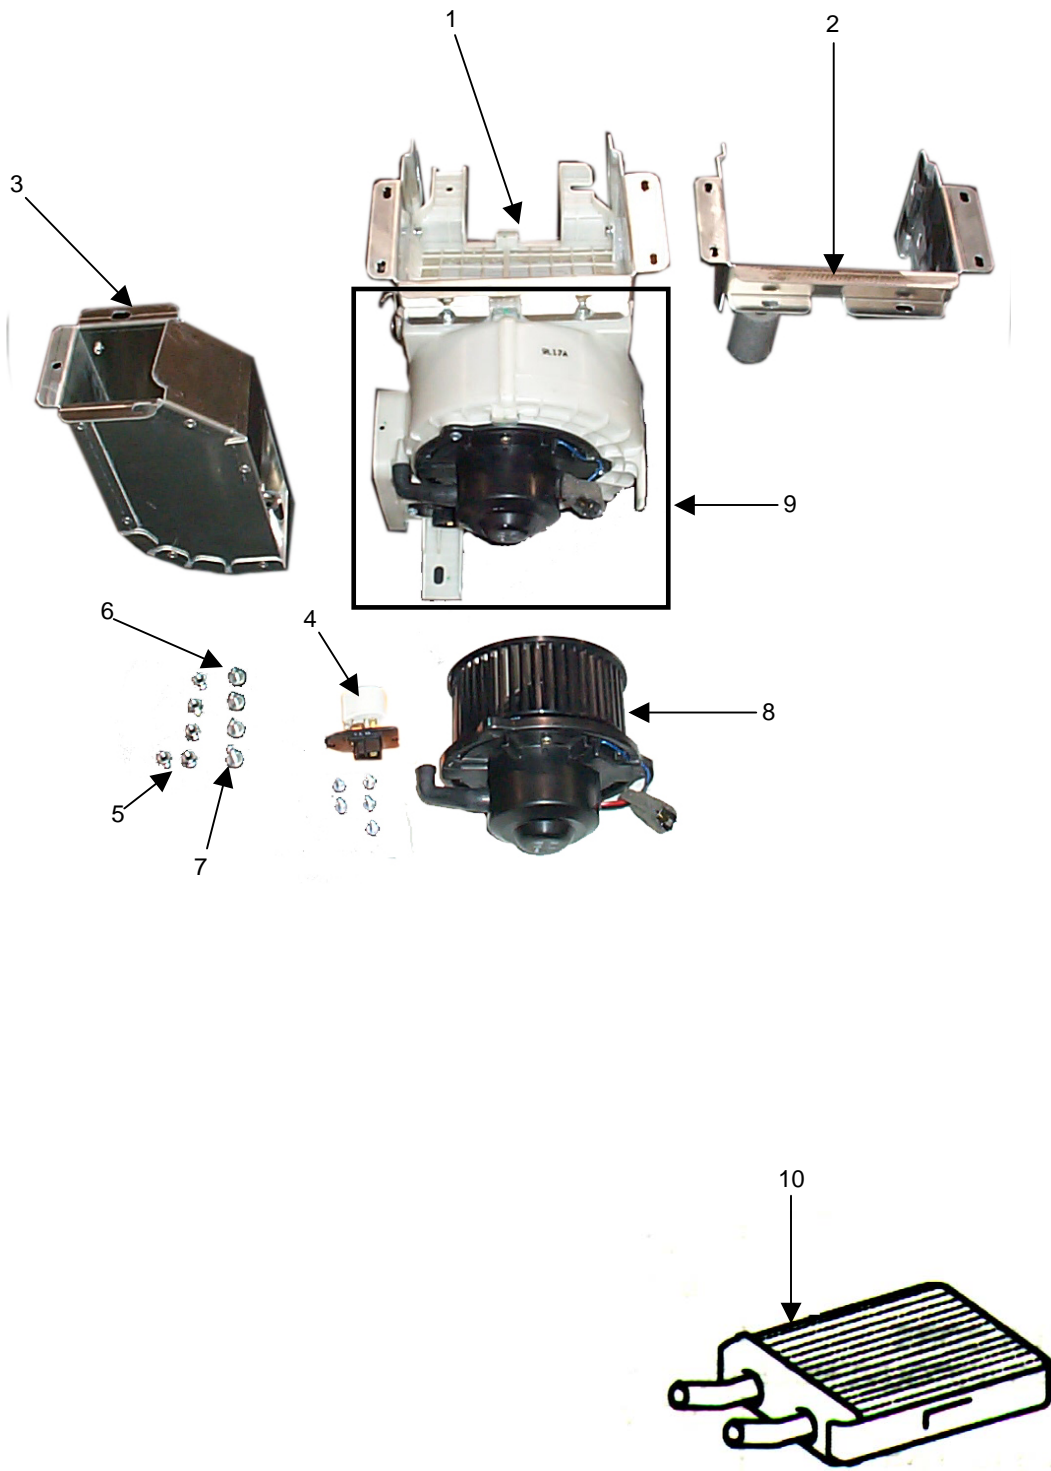

<i>REF.</i>	<i>PART NAME</i>	<i>PART NO.</i>	<i>QTY.</i>	<i>VIN#</i>
1	Blower Assembly	1-97-005	1	
2	Air Duct Intake	1-97-101	1	
3	Assembly, Air Duct	1-97-001	1	
4	Resistor, Blower	614064	1	
5	Nut	771036	5	
6	Bolt	771035	3	
7	Bolt	770297	1	
8	Fan Motor	614063	1	
9	Blower Unit	614008	1	
10	Heater Core	614009	1	
	Heater Hose 103" (not shown)	1-25-200	1	
	Heater Hose 93" (not Shown)	1-25-201	1	
	Assembly, Air Duct (A/C)	1-97-023	1