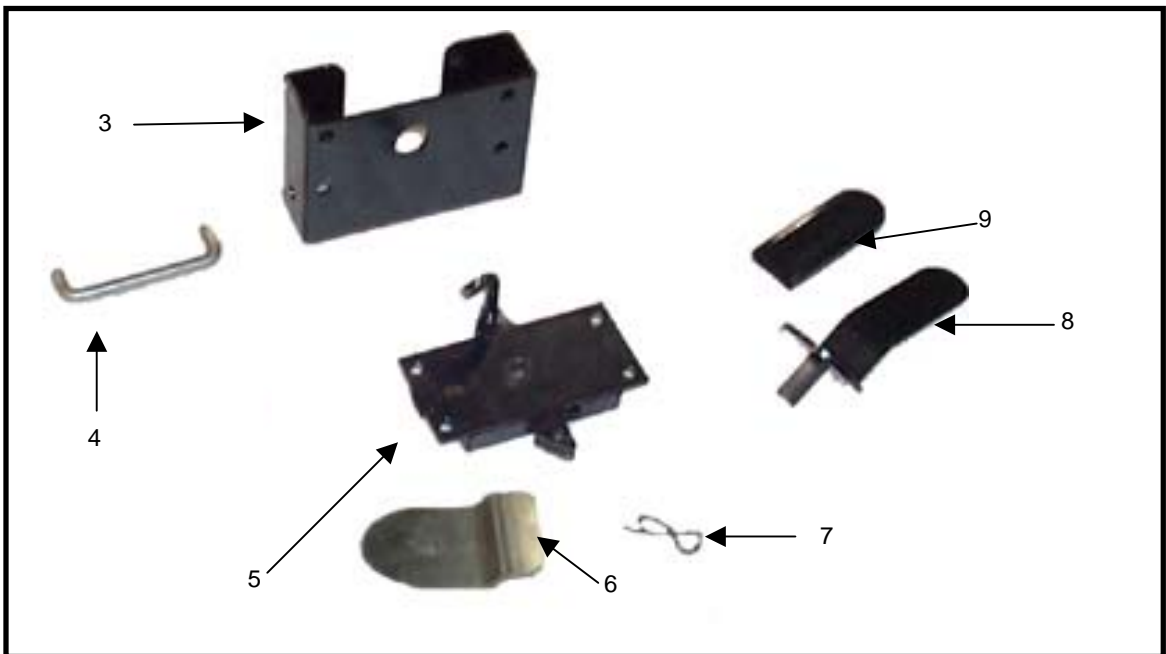

<i>REF.</i>	<i>PART NAME</i>	<i>PART NO.</i>	<i>QTY.</i>	<i>VIN#</i>
1	Window Latch Assembly, LH	1-81-005	1	
	Window Latch Assembly, RH (not shown)	1-81-006	1	
3	Support, Window Latch, LH	1-81-244	1	
	Support, Window Latch, RH (not shown)	1-81-245	1	
4	Rod, Window Latch	1-81-241	2	
5	Window Latch, LH	1-81-242	1	
	Window Latch, RH (not shown)	1-81-243	1	
6	Retainer, Window Handle	1-81-249	2	
7	Grp 58 Pin	43779-37010	2	
8	Window Handle, LH	1-81-230	1	
	Window Handle, RH (not shown)	1-81-231	1	
9	Window Handle Grip (black)	1-81-246	2	
	Retainer, Window Latch LH (not shown)	1-81-303	1	
	Retainer, Window Latch RH (not shown)	1-81-304	1