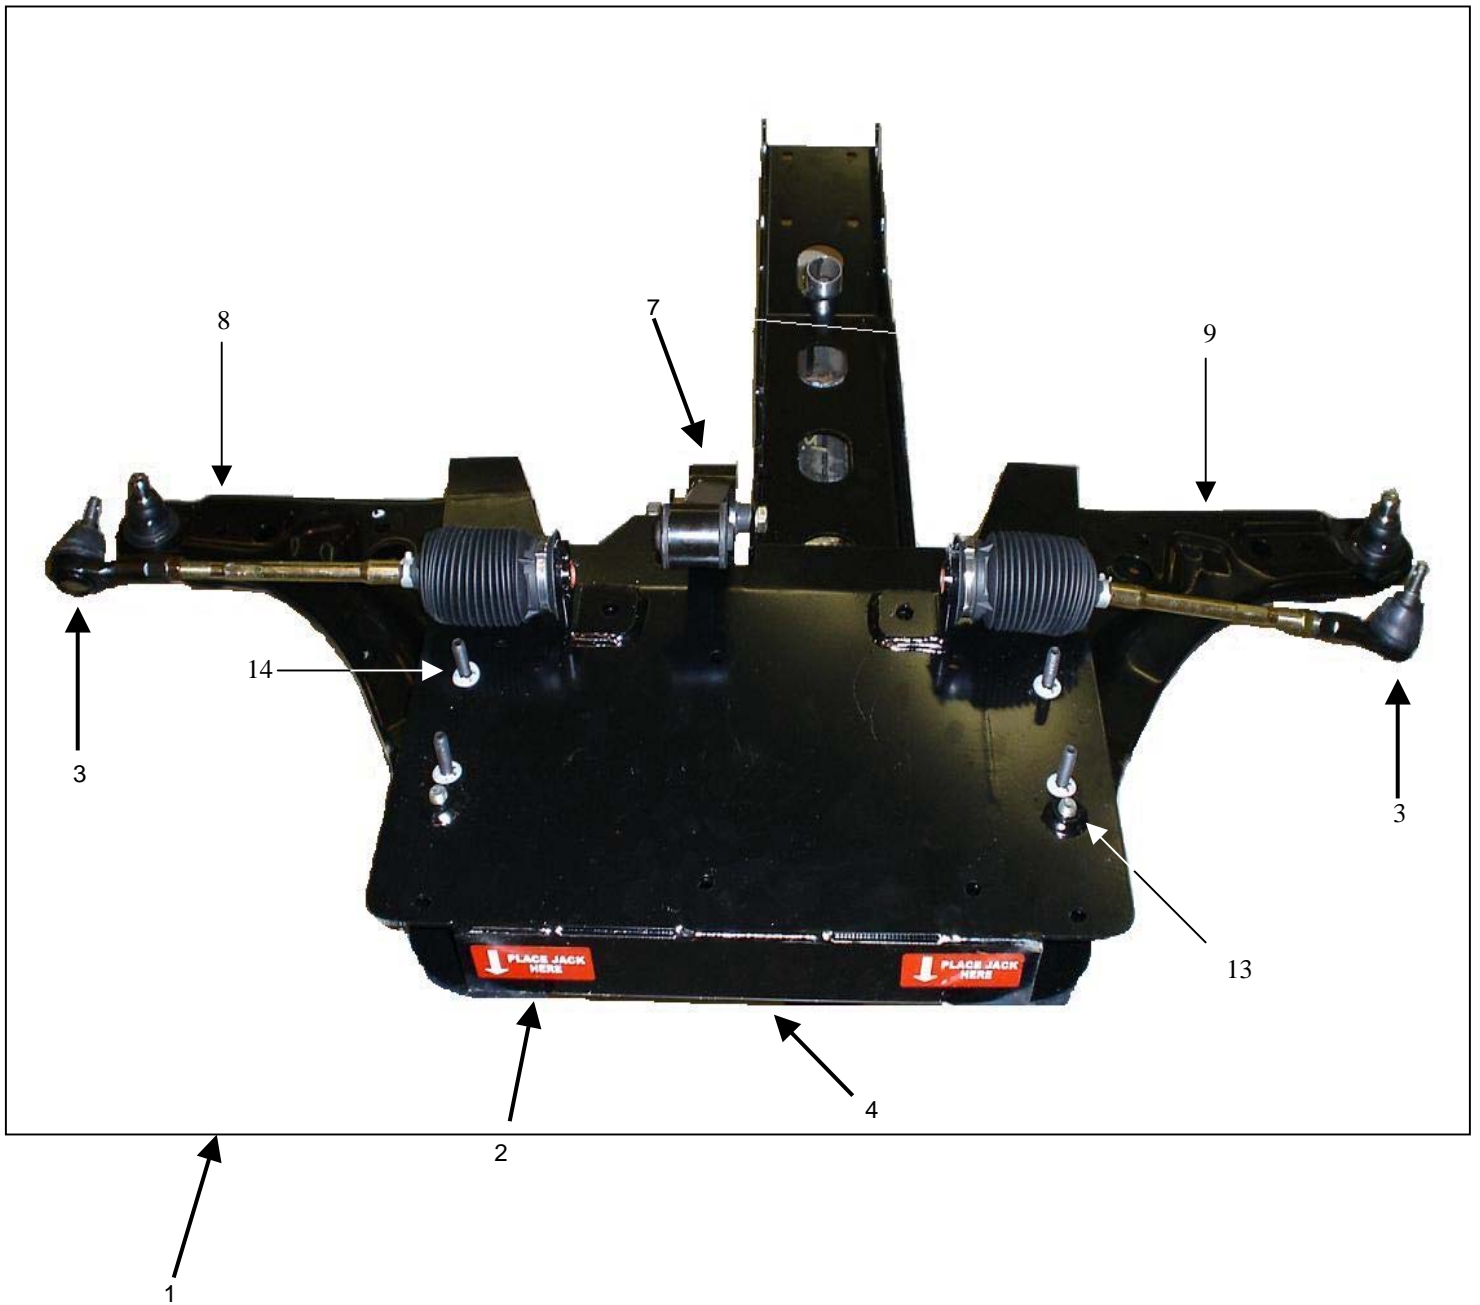

REF.	PART NAME	PART NO.	QTY.	VIN #
1	Subframe Assy.	1-54-017	1	
2	Jack Decal	1-05-107	2	
3	Assembly, Tie Rod ME21	1-54-011	2	
	Inner Ball Joint	56540-07000	2	
	Bellows-Steering Gear Box	57740-07000	2	
	Clip, Tube – Tie Rod	57587-07000	2	
	Nut, Jam – Tie Rod	56525-07000	2	
	End Assy – Tie Rod	56820-07000	2	
	Nut, Slotted, Tie Rod (not shown) (not included in assy)	13134-10007B	2	
	Band- Power Steering Gearbox	57722-07000	2	
4	Weldment, Subframe	1-54-110-01	1	
5	Nut-Strut-ME21 (Not Shown)	13396-12003	2	
6	Washer, Spring – RR A-Arm (Not shown)	13603-12003	2	
7	Bracket Assy – Roll Stopper RR – ME21	21930-07100	1	
8	A Arm LH	54500-07100	1	
9	A Arm RH	54501-07100	1	
10	Bolt – ME21	54561-2E100	2	
11	Washer - spring	13603-12003	2	
12	Nut	13396-12003	2	
13	M12x1.25x100 Class 8.8 Hex Hd Bolt	774319	2	
14	3/8 x 1 1/2 Hex Head Bolt	773788	4