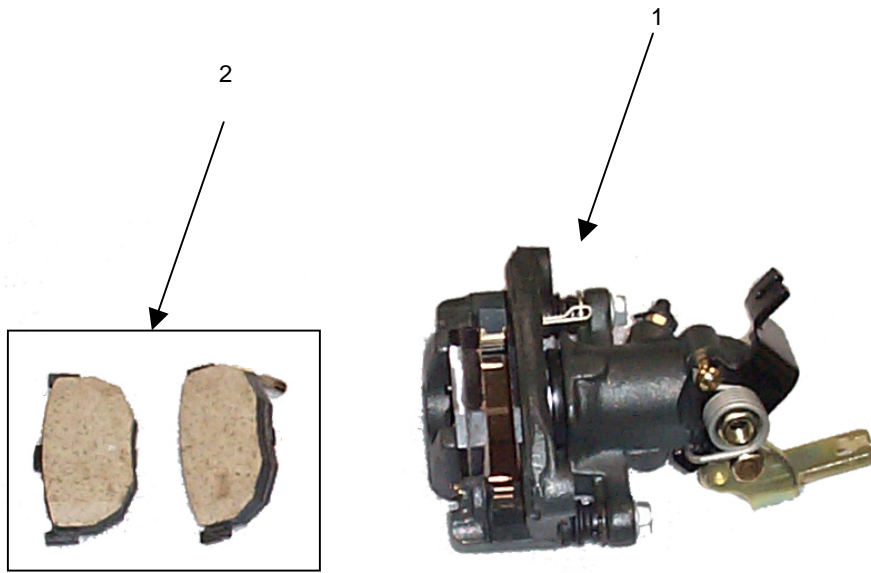

<i>REF.</i>	<i>PART NAME</i>	<i>PART NO.</i>	<i>QTY.</i>	<i>VIN #</i>
1	Rear Caliper LH	1-58-017	1	
	RH	1-58-018	1	
2	Pad Kit, RR (RH/LH)	58302-29A10	1	
3	Front Caliper	58181-02A00	1	
4	Pad Kit, Front Caliper	58101-02A00	1	
5	M12 Lock washers ZP	774204	4	
6	M12 X 1.25 X 25mm Class 8.8 Hex Hd Bolt	774226	4	
7	Adapter	1-58-227	2	
8	Flexible Brake Hose, Includes Adaptor	1-58-011	2	
9	Copper Washer	17512-10000	4	
10	Connector Bolt	58726-21300	2	
11	Clip, Brake Hose	430936	2	
	Kit, Rear Brake Anti-Vibration (not shown)	1-54-052	1