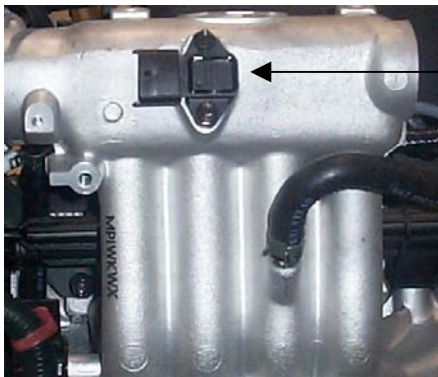

<i>REF.</i>	<i>PART NAME</i>	<i>PART NO.</i>	<i>QTY.</i>	<i>VIN #</i>
1	Spark Plug Wire Set	27501-02H00	1	
2	Alternator	37300-02551	1	
	Heavy Duty Alternator Kit (Not Shown)	1-39-001	1	
	Alternator, Heavy Duty (Not Shown)	OK243-18-300	1	
	Brace, Alternator HD (Not Shown)	1-39-103-01	1	
	Spacer, Alternator HD (Not Shown)	1-39-104-01	1	
	Belt, Alternator HD (Not Shown)	850014	1	
	Spark Plug (not shown)	18814-11051	4	
	Champion	RC10YC4	4	
3	Starter	36100-02555	1	
4	Ignition Coil	27301-02700	1	
5	Battery (not Shown)	182864	1	
	Heavy Duty Battery (not shown)	2680	1	
6	MAP Sensor	39300-22600	1	
7	Oxygen Sensor	39210-02630	1	
8	Oxygen Sensor	39210-02640	1	
9	Coolant Temp. Sensor	39220-38010	1