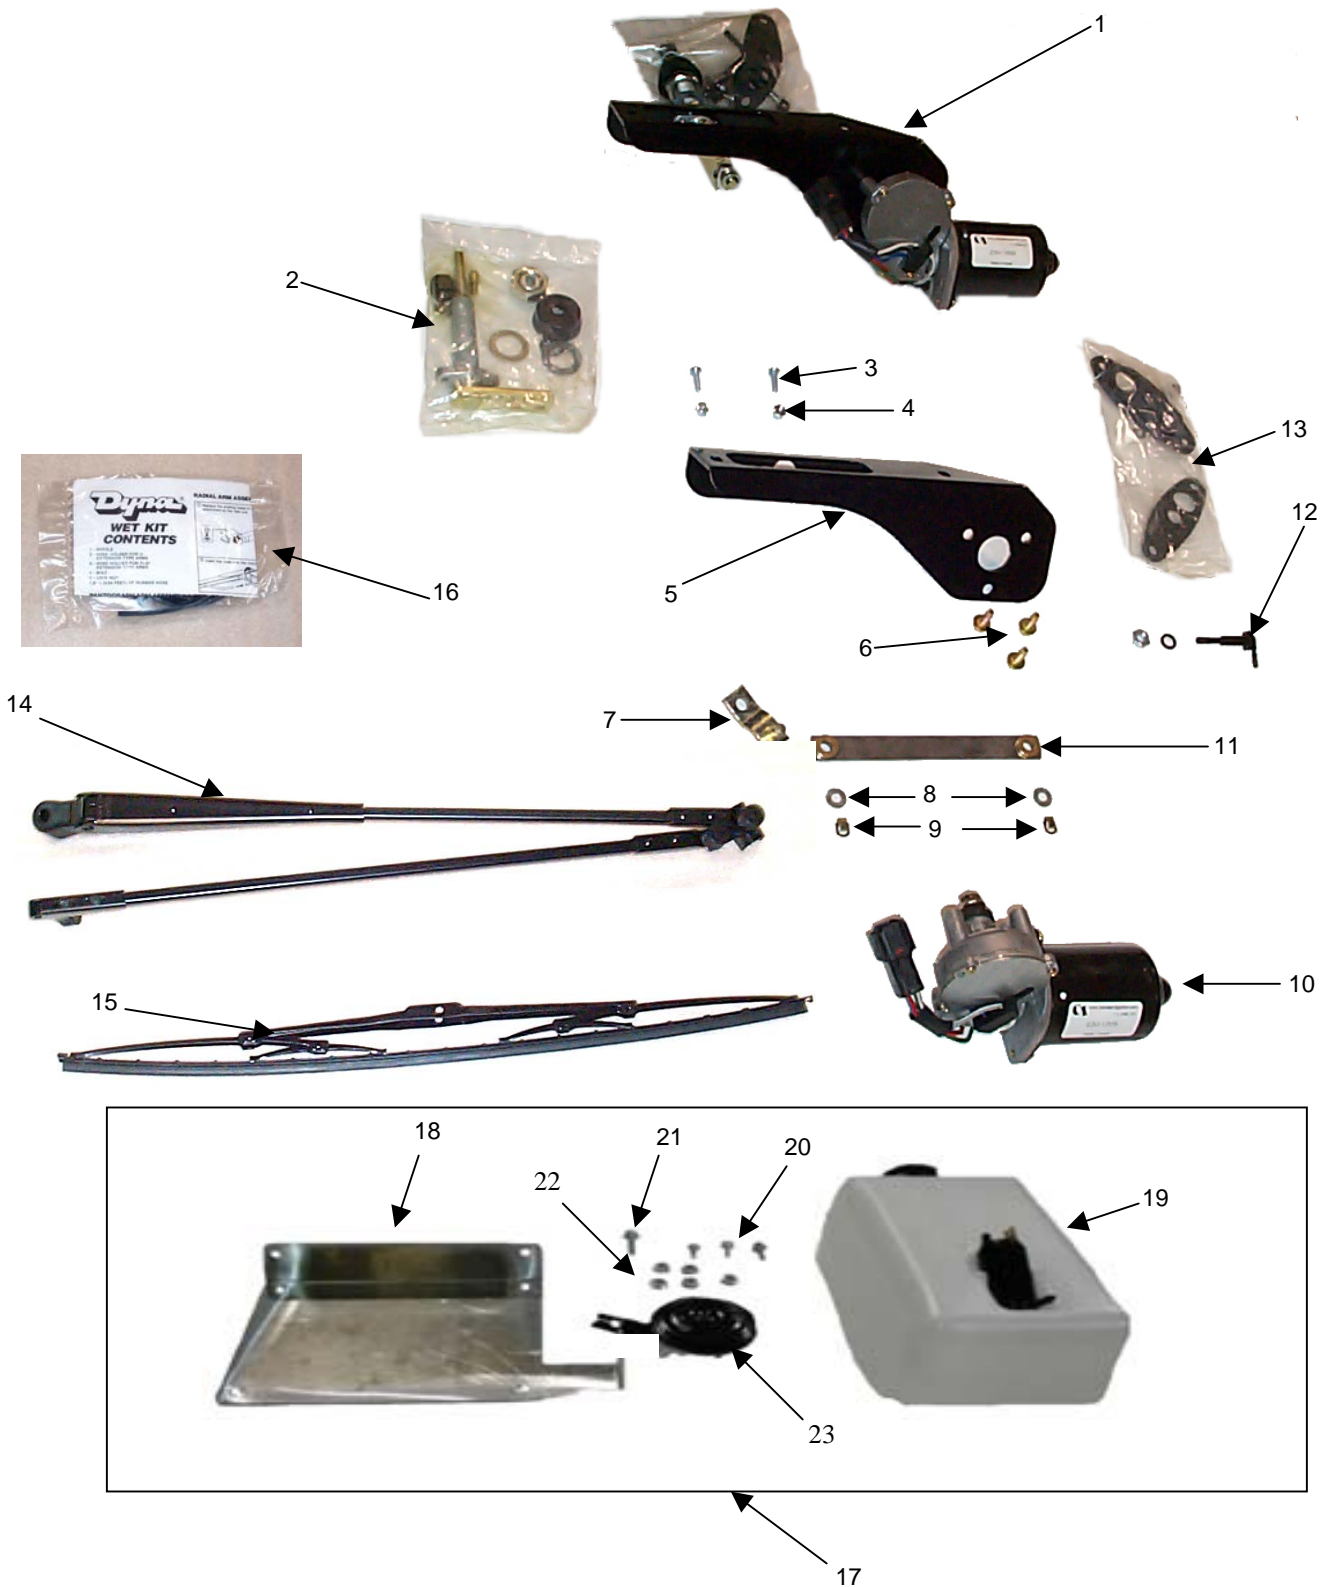

REF.	PART NAME	PART NO.	QTY.	VIN#
1	Windshield Wiper Motor Assy.	1-91-005	1	
2	Pivot Arm	1-91-213	1	
3	Machine Screw	770801	2	
4	Nylon Lock Nut	771778	2	
5	Mounting Plate, Wiper Motor	1-91-101	1	
6	Screws, Wiper Motor	1-91-204	3	
7	Drive Arm, Wiper	1-91-207	1	
8	Washer	644019	2	
9	Spring Clip	1-91-212	2	
10	Wiper Motor	1-91-201	1	
11	Wiper Motor Link	1-91-211	1	
12	Windshield Washer Adapter Assy.	644008	1	
13	Panto Adapter	1-91-208	1	
	SS Phil HD Screw (not shown)	774213	2	
14	Wiper Arm	1-91-209	1	
15	Wiper Blade	1-91-210	1	
16	Wet Kit, Windshield Washer	644031	1	
17	Assembly, washer reservoir	1-91-009	1	
18	Bracket, washer reservoir	1-91-104	1	
19	Bottle, washer	644010	1	
20	¼-NCx1/2 hex head bolt	771035	3	
21	¼-NCx3/4 hex head bolt	770297	1	
22	Flange lock nut	771036	5	
23	Horn	99610-07100	1	
	Assembly, Washer Reservoir (W/O Horn)	1-91-052	1