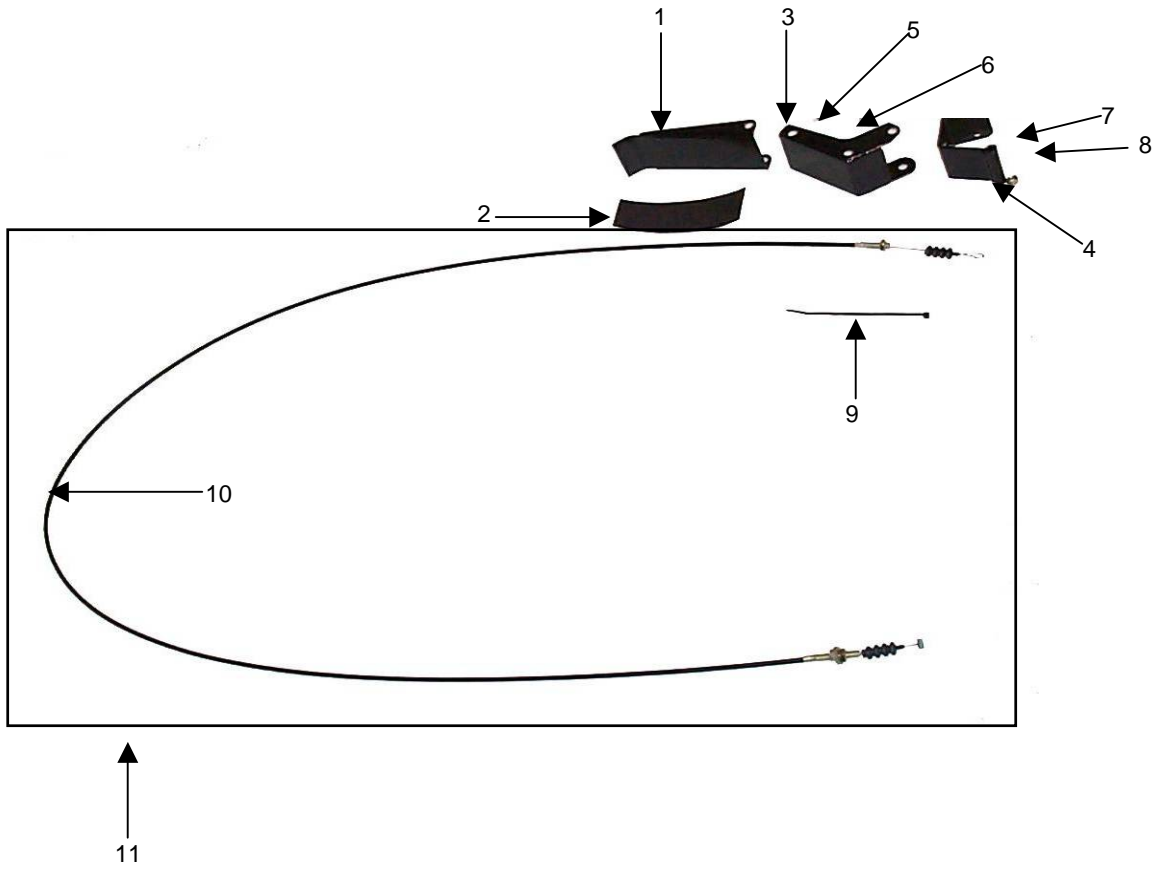

<i>REF.</i>	<i>PART NAME</i>	<i>PART NO.</i>	<i>QTY.</i>	<i>VIN #</i>
1	Accelerator Pedal	1-31-211-01	1	
2	Tread, Accelerator	414004	1	
3	Arm, Accelerator	1-31-212-01	1	
4	Accelerator Mount	1-31-200-01	1	
5	Pin	773412	3	
6	Clip	43777-37110	3	
7	Flange Bolt	771035	2	
8	Flange Nut	771036	2	
9	Tie Strap	772273	1	
10	Throttle Cable	1-31-213	1	
11	Throttle Cable Assembly	1-31-009	1