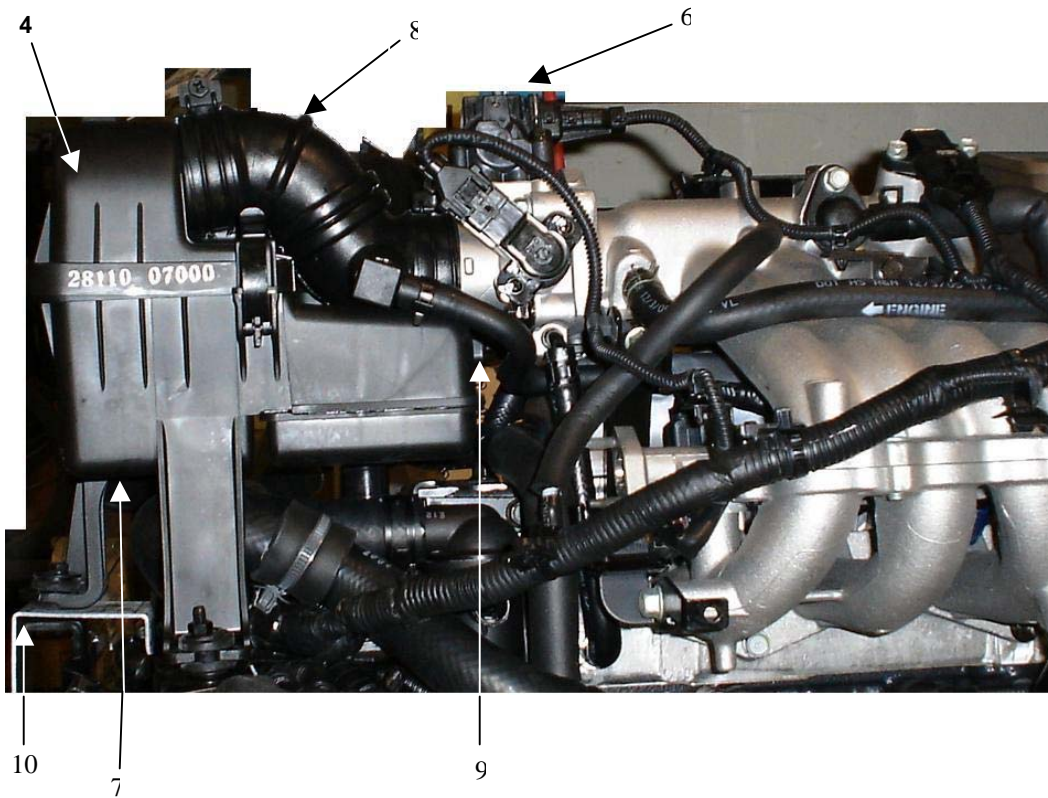

<i>REF.</i>	<i>PART NAME</i>	<i>PART NO.</i>	<i>QTY.</i>	<i>VIN #</i>
1	Frame	1-10-004-01	1	

<i>REF.</i>	<i>PART NAME</i>	<i>PART NO.</i>	<i>QTY.</i>	<i>VIN #</i>
1	"V" Belt – Pump & Generator	25212-02500	1	
2	Oil Filter	26300-02501	1	
3	Timing Belt (Not Shown)	24312-2701	1	
4	Cover – Air Cleaner	1-28-105	1	
	Air Filter (not shown)	28113-07100	1	
5	Engine	ME21	1	
6	Actuator Assy. – Idle Speed	35150-02600	1	
7	Body – Air Cleaner	1-28-104	1	
8	Hose, Air Intake	28138-07000	1	
9	Hose Assy - PCV	26720-02200	1	
10	Support, Air Box	1-28-102-60	1	
11	Bracket, Air Box Mount (Not Shown)	1-28-103	1	