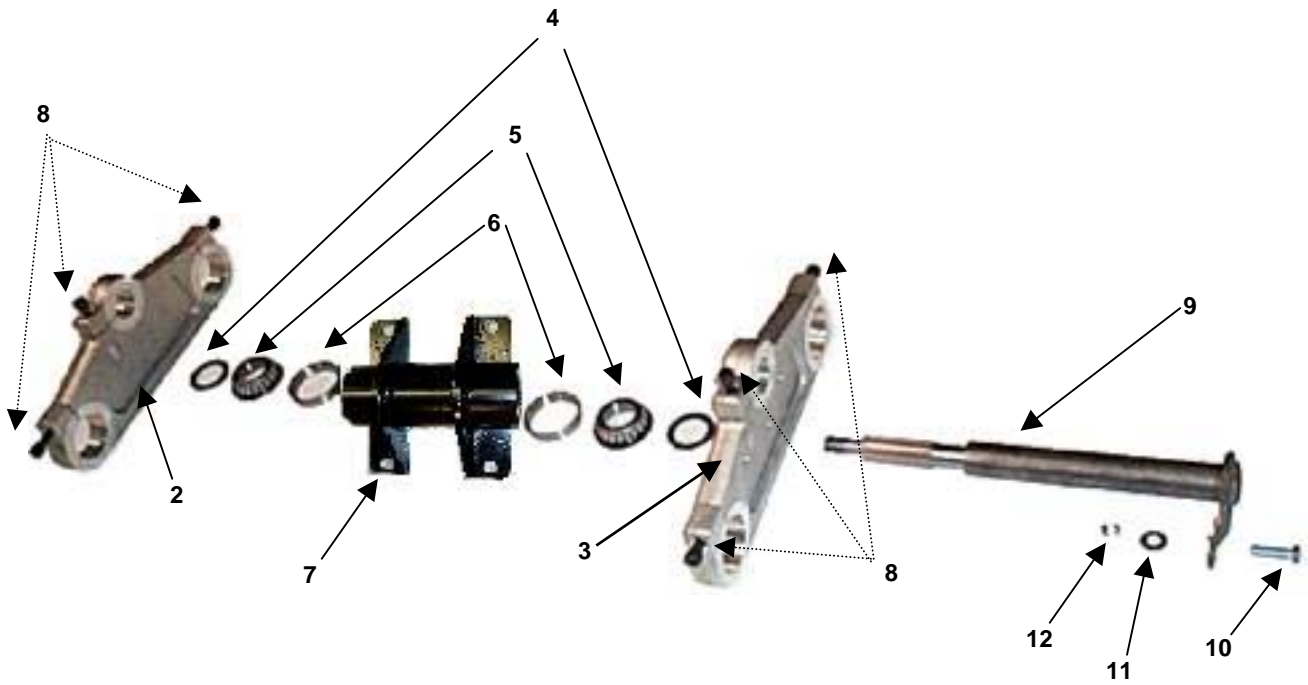

<i>REF.</i>	<i>PART NAME</i>	<i>PART NO.</i>	<i>QTY.</i>	<i>VIN #</i>
1	Fork Support Assy.	1-53-001	1	
2	Fork Support, Upper	1-53-112	1	
3	Fork Support, Lower	1-53-113	1	
4	Washer, Machinery Bushing	1-56-113	2	
5	Bearing, Tapered Seal Cone	1-56-112	2	
6	Bearing, Tapered Cup	1-56-111	2	
7	Trunion Tube	1-53-100-01	1	
8	Hex Head Bolt, 3/8NC x 2 inch	776363	6	
9	Steering Shaft	1-56-100	1	
10	Hex Head Bolt, 3/8 NC x 1 1/4 inch	776363	1	
11	Flat Washer, 3/16FW plated	770324	1	
12	Stover Lock Nut, 3/8 NC	770223	1