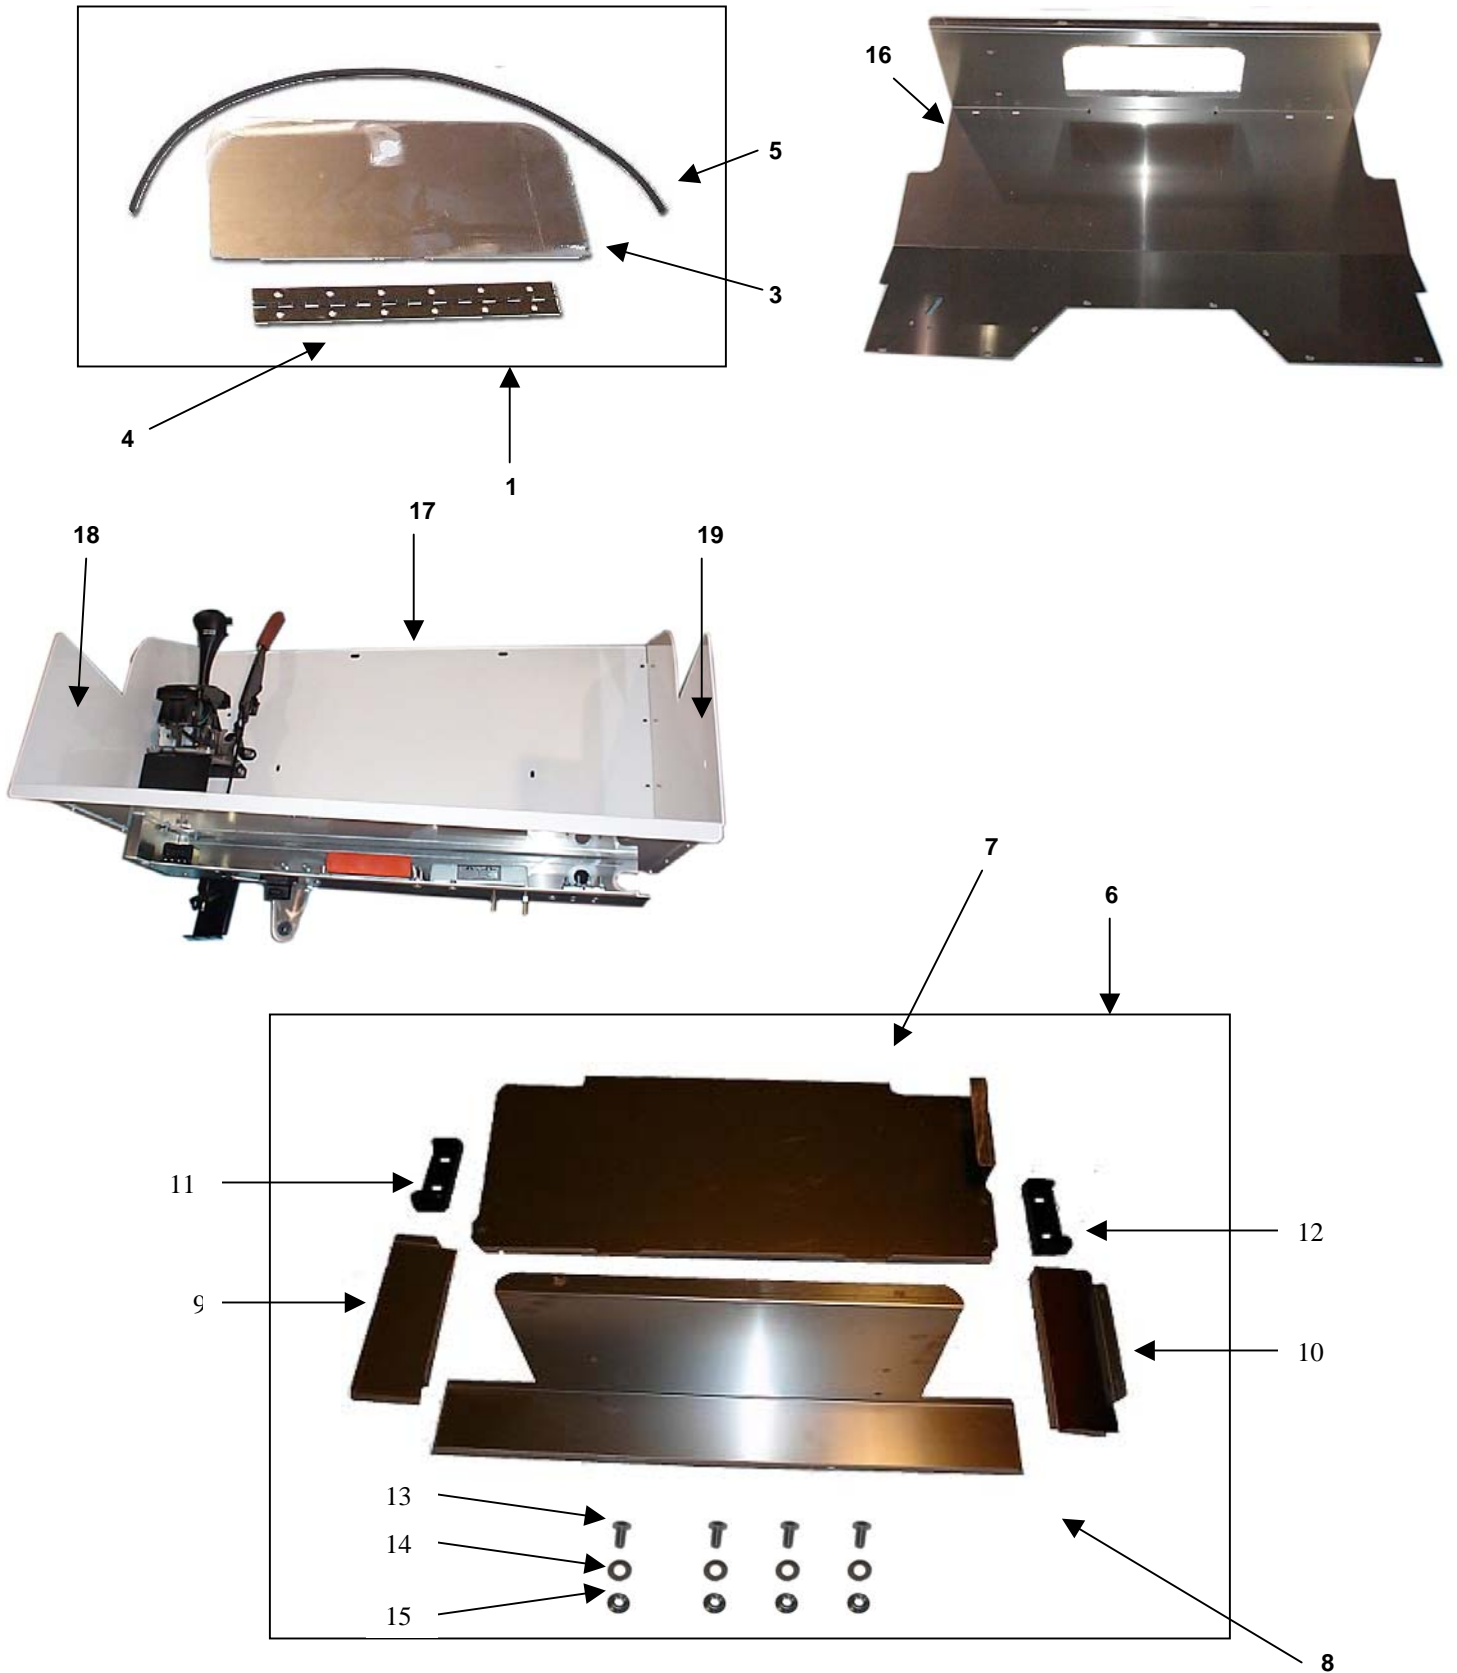

<i>REF.</i>	<i>PART NAME</i>	<i>PART NO.</i>	<i>QTY.</i>	<i>VIN #</i>
1	Storage Door Assy.	1-60-018	1	
2	Quarter Turn Latch (Not Shown)	522-x66(11)	1	
3	Door, Storage Box	1-60-221-99	1	
4	Piano Hinge	954178	1	
5	Door Trim	1-60-216	1	
6	Storage Box Assy.	1-60-017	1	
7	Fuel Tank Shield	1-60-225	1	
8	Storage Box Panel	1-60-222	1	
9	Storage Box End Cap LH	1-60-223	1	
10	Storage Box End Cap RH	1-60-224	1	
11	Fuel Tank Mount LH	1-31-130	1	
12	Fuel Tank Mount RH	1-31-120	1	
13	3/8 Hex Head Cap Bold	771033	4	
14	3/8 Flat Washer	774030	4	
15	3/8 Flange Lock Nut	774235	4	
16	Floor Panel	1-60-220-60	1	
17	Panel, Seat Support	1-60-226-02	1	
18	Panel, Seat Support LH	1-60-229-02	1	
19	Panel, Seat Support RH	1-60-230-02	1	
	Access Panel, Fuel Pump (Not Shown)	1-60-227-02	1	
	Seal, Access Panel (Not Shown)	1-60-228	1	
	Trim, Seat Panel Endcap (Not Shown)	1-60-207	1