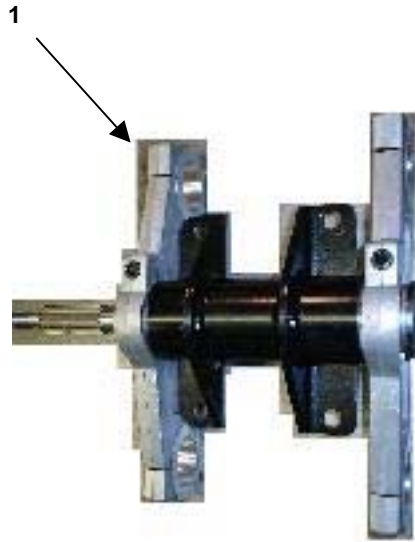

<i>REF.</i>	<i>PART NAME</i>	<i>PART NO.</i>	<i>QTY.</i>	<i>VIN #</i>
1	Fork Support Assy.	1-53-001	1	
2	Fork Support, Upper	1-53-112	1	
3	Fork Support, Lower	1-53-113	1	
4	Washer, Machinery Bushing	1-56-113	2	
5	Bearing, Tapered Seal Cone	1-56-112	2	
6	Bearing, Tapered Cup	1-56-111	2	
7	Trunion Tube	1-53-100-01	1	
8	Hex Head Bolt, 3/8NC x 2 inch	776363	6	
9	Steering Shaft	1-56-100	1	
10	Hex Head Bolt, 3/8 NC x 1 1/4 inch	776363	1	
11	Flat Washer, 3/16FW plated	770324	1	
12	Stover Lock Nut, 3/8 NC	770223	1