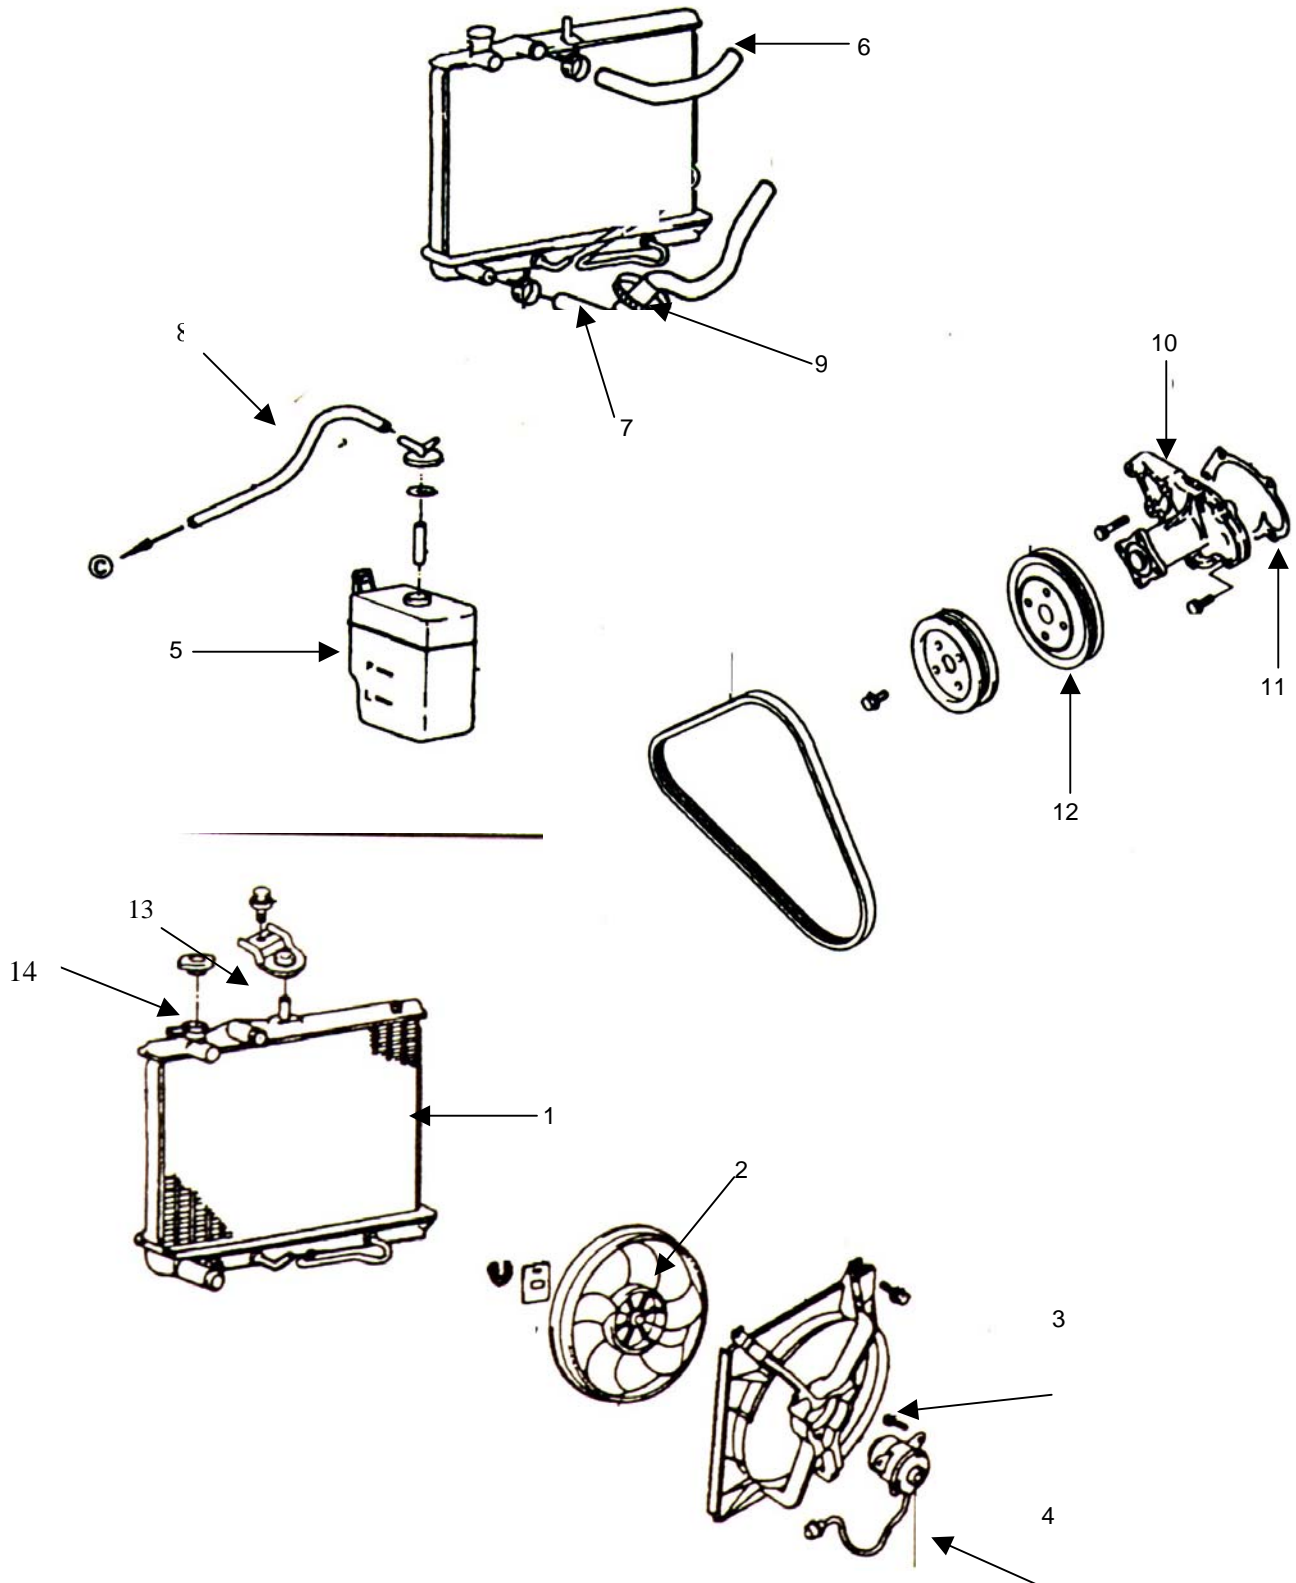

<i>REF.</i>	<i>PART NAME</i>	<i>PART NO.</i>	<i>QTY.</i>	<i>VIN #</i>
1	Radiator	25310-07100	1	
2	Fan	25231-07000	1	
3	Shroud, Fan	25350-07000	1	
4	Motor, Fan	25386-07000	1	
5	Reservoir Assembly	25430-07000	1	
6	Upper Rad. Hose	25411-07000	1	
7	Lower Rad. Hose	25412-07000	1	
8	Hose, Coolant Reservoir (22")	1-25-111	1	
9	Hose Clamps	25331-24235	2	
10	Water Pump	25100-02566	1	
11	Gasket, Water Pump	25124-02500	1	
12	Pulley, Water Pump	25221-02503	1	
13	Bracket, Rad Support	1-25-110-60	1	
14	Cap assy – radiator ME21	25330-17000	1