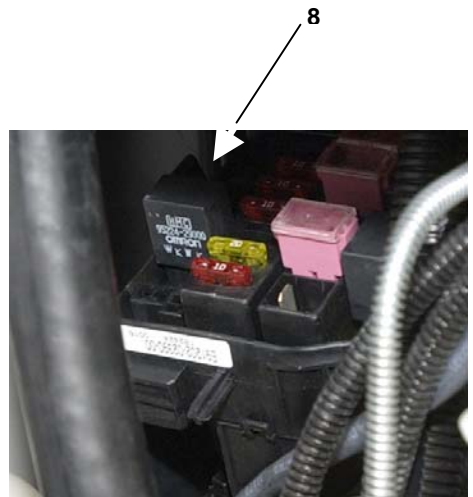

6

11

10

4

2

7

8

<i>REF.</i>	<i>PART NAME</i>	<i>PART NO.</i>	<i>QTY.</i>	<i>VIN#</i>
1	A/C Option Line Kit (not shown)	1-97-025	1	
2	A/C Hi Pressure Line (118")	1-97-021	1	
3	A/C Suction Line (106")	1-97-007	1	
4	A/C Line Drier to Evaporator (26")	1-97-009	1	
5	A/C Line – Condenser to Drier (38")	1-97-022	1	
6	Evaporator	613507	1	
7	A/C Filter Drier w/ LP Switch	1-97-209	1	
8	Assy-Mini ISO(ME21)	95230-3A400	2	
9	A/C Condenser Kit	1-97-019	1	
10	TM-08, 12V Compressor (Seltec)	26-1048	1	
11	A/C Belt,	GDY 4040300	1	
	A/C Wiring Harness (not shown)	*Call	1	
	Mount, A/C Compressor (not shown)	1-97-120-01	1	
	Mount, A/C Drier (not shown)	1-97-108-60	1	
	Wiring Harness, Condenser Fan	1-91-515	1	