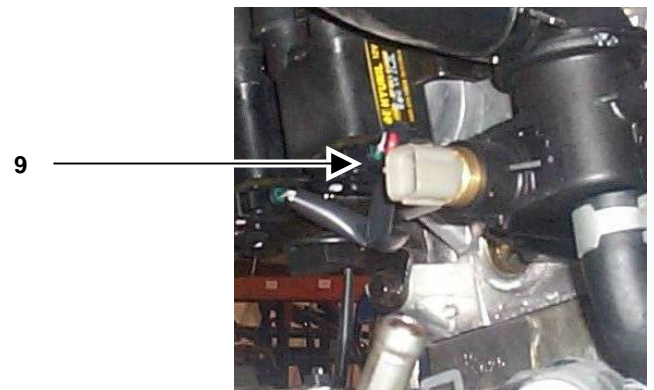

<i>REF.</i>	<i>PART NAME</i>	<i>PART NO.</i>	<i>QTY.</i>	<i>VIN #</i>
1	Spark Plug Wire Set	27501-02H00	1	
2	Alternator	37300-02551	1	
	Heavy Duty Alternator Kit (Not Shown)	1-39-001	1	
	Alternator, Heavy Duty (Not Shown)	OK243-18-300	1	
	Brace, Alternator HD (Not Shown)	1-39-103-01	1	
	Spacer, Alternator HD (Not Shown)	1-39-104-01	1	
	Belt, Alternator HD (Not Shown)	850014	1	
	Spark Plug (not shown)	18814-11051	4	
	Champion	RC10YC4	4	
3	Starter	36100-02555	1	
4	Ignition Coil	27301-02700	1	
5	Battery (not Shown)	182864	1	
	Heavy Duty Battery (not shown)	2680	1	
6	MAP Sensor	39300-22600	1	
7	Oxygen Sensor	39210-02630	1	
8	Oxygen Sensor	39210-02640	1	
9	Coolant Temp. Sensor	39220-38010	1