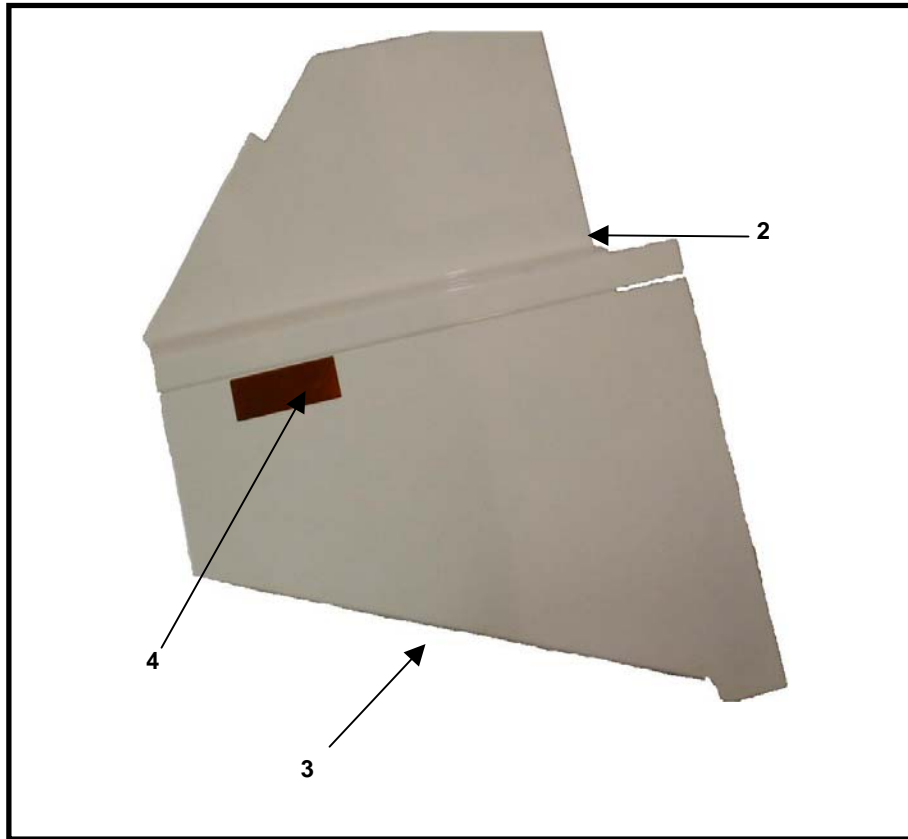

<i>REF.</i>	<i>PART NAME</i>	<i>PART NO.</i>	<i>QTY.</i>	<i>VIN #</i>
1	Side Panel, RH (not shown)	1-60-003-02	1	
	Side Panel, LH	1-60-002-02	1	
2	Side Panel Front Upper, RH (not shown)	1-60-112-02	1	
	Side Panel Front Upper, LH	1-60-111-02	1	
3	Side Panel Front Lower, RH (not Shown)	1-60-114-02	1	
	Side Panel Lower, LH	1-60-113-02	1	
4	Amber Spitfire Reflector	B492A	2	
5	Hood, Front	1-60-103-02	1	
	A/C Hood, Front (not shown)	1-60-104-02	1	
7	Assembly Hinged Front Hood	1-60-012	1	
8	Assy Hinged Front Hood A/C (not shown)	1-60-013	1	
9	Seal, Front Hood (41.5")	1-86-127	1	
10	Key Cylinder c/w Barrel Nut CH505	584028	1