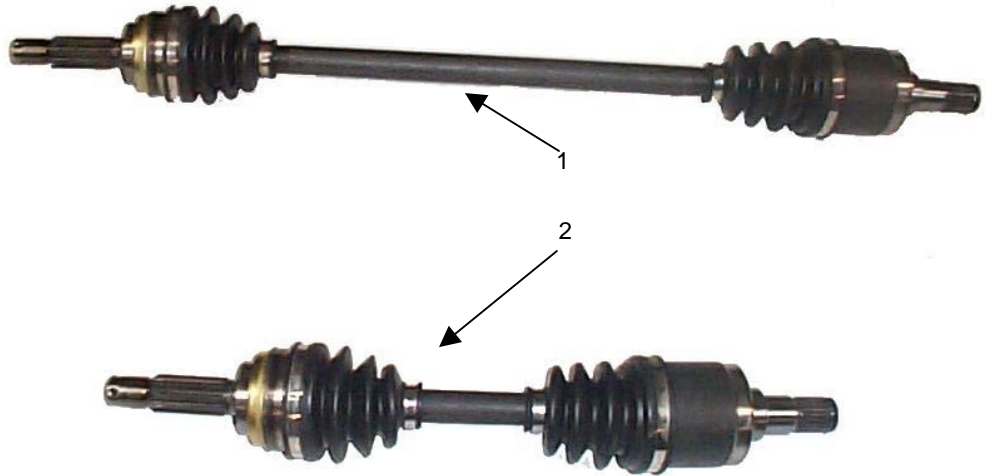

5 →

Boot Kit – Wheel Side
Clip
Boot
Bands
Ring Snap
Grease

4 →

Boot Kit – Differential Side
Clip
Boot
Bands
Ring Snap
Grease

<i>REF.</i>	<i>PART NAME</i>	<i>PART NO.</i>	<i>QTY.</i>	<i>VIN #</i>
1	Shaft, RH Drive	1-50-205	1	
2	Shaft, LH Drive	1-50-204	1	
3	Nut – Flange (Drive Axle) (Not Shown)	49551-07000	2	
4	Boot Kit, Differential Side	49595-07100	2	
5	Boot Kit, Wheel Side	49594-07100	2