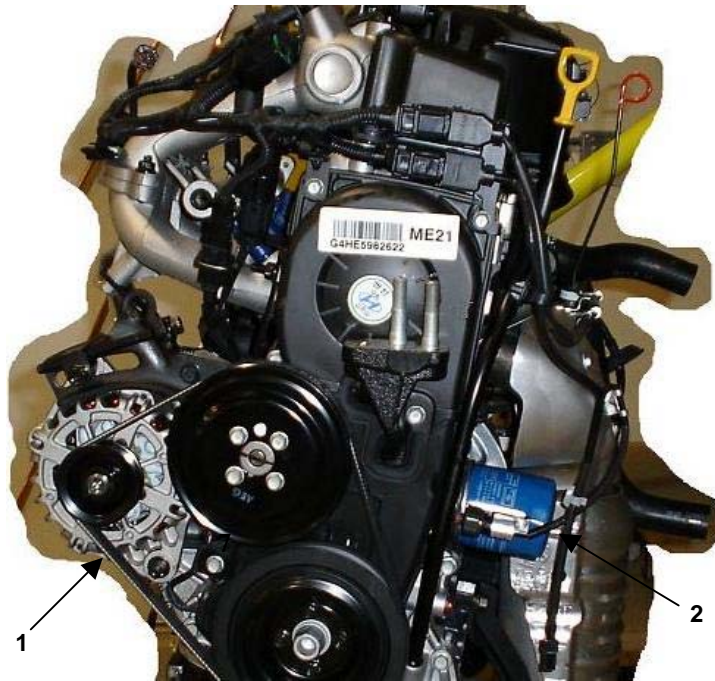

Parts Information

Consists of exploded view illustrations and associated parts list tables.

The tables include:

- **Reference Numbers** - "REF." is the identifier number from the illustration
- **Part Name** - Contains the name and description of the part
- **Part Number** - "PART NO." is the number that is specific to the part you are ordering
- **Quantity** - "QTY" reflects the number of items required to repair **one** vehicle
- **VIN** - Last (8) characters of VIN is listed when a part needs to be ordered specific to VIN

<i>REF.</i>	<i>PART NAME</i>	<i>PART NO.</i>	<i>QTY.</i>	<i>VIN #</i>
1	Frame	1-10-004-01	1	

<i>REF.</i>	<i>PART NAME</i>	<i>PART NO.</i>	<i>QTY.</i>	<i>VIN #</i>
1	"V" Belt – Pump & Generator	25212-02500	1	
2	Oil Filter	26300-02501	1	
3	Timing Belt (Not Shown)	24312-2701	1	
4	Cover – Air Cleaner	1-28-105	1	
	Air Filter (not shown)	28113-07100	1	
5	Engine	ME21	1	
6	Actuator Assy. – Idle Speed	35150-02600	1	
7	Body – Air Cleaner	1-28-104	1	
8	Hose, Air Intake	28138-07000	1	
9	Hose Assy - PCV	26720-02200	1	
10	Support, Air Box	1-28-102-60	1	
11	Bracket, Air Box Mount (Not Shown)	1-28-103	1	