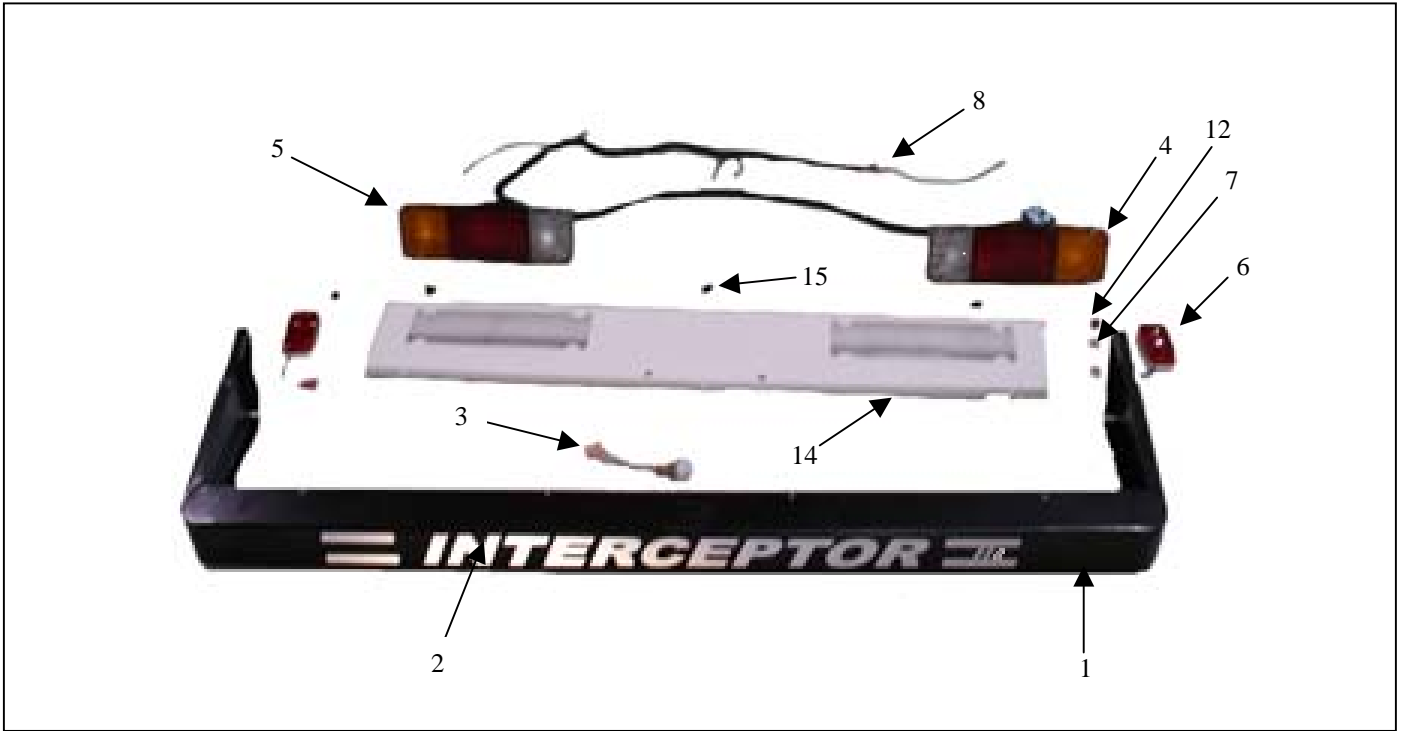

<i>REF.</i>	<i>PART NAME</i>	<i>PART NO.</i>	<i>QTY.</i>	<i>VIN#</i>
1	Rear bumper	1-86-136-01	1	
2	INT III rear bumper decal	1-05-504	1	
3	License plate lamp	1-86-003	1	
4	R/H T/Light assy[51-4011]	AA100-51-150	1	
5	L/H T/Light assy[51-4012]	AA100-51-160	1	
6	Red side marker light	1-91-304	2	
7	Insert, license plate	773733	2	
8	RR Wire harness SDI	674154	1	
9	22-18 fem disconnect insul [not shown]	674087	1	
10	¼" male conn 22-16 ga [not shown]	674133	1	
11	#8-18x3/4 HX self tap [not shown]	774197	4	
12	Grommet1/4 x 3/8	191760	2	
13	BSPS 6-4Rivets 3/16[not shown]	771498	4	
14	Mount, taillights	1-86-234-02	1	
15	Push clips	771883	3