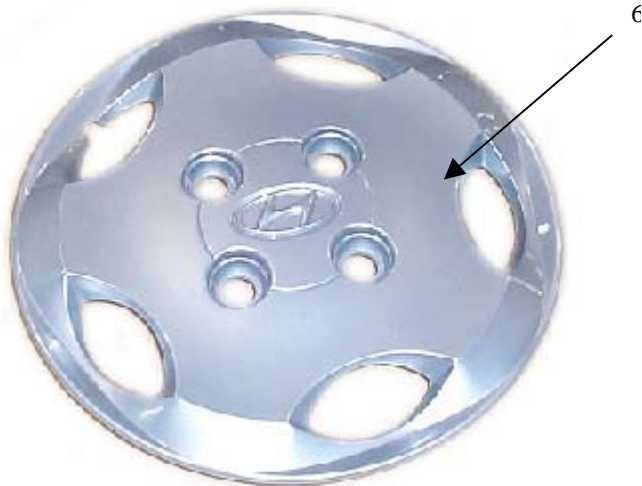

<i>REF.</i>	<i>PART NAME</i>	<i>PART NO.</i>	<i>QTY.</i>	<i>VIN #</i>
1	Assembly Tire And Rim	1-50-003	3	
2	Tire	370059	3	
3	Wheel Rim	E-130	3	
4	Rear Wheel Nuts	52950-24000	8	
5	Front Wheel Bolts	371079	4	
6	Hub Cap	52960-02150	2