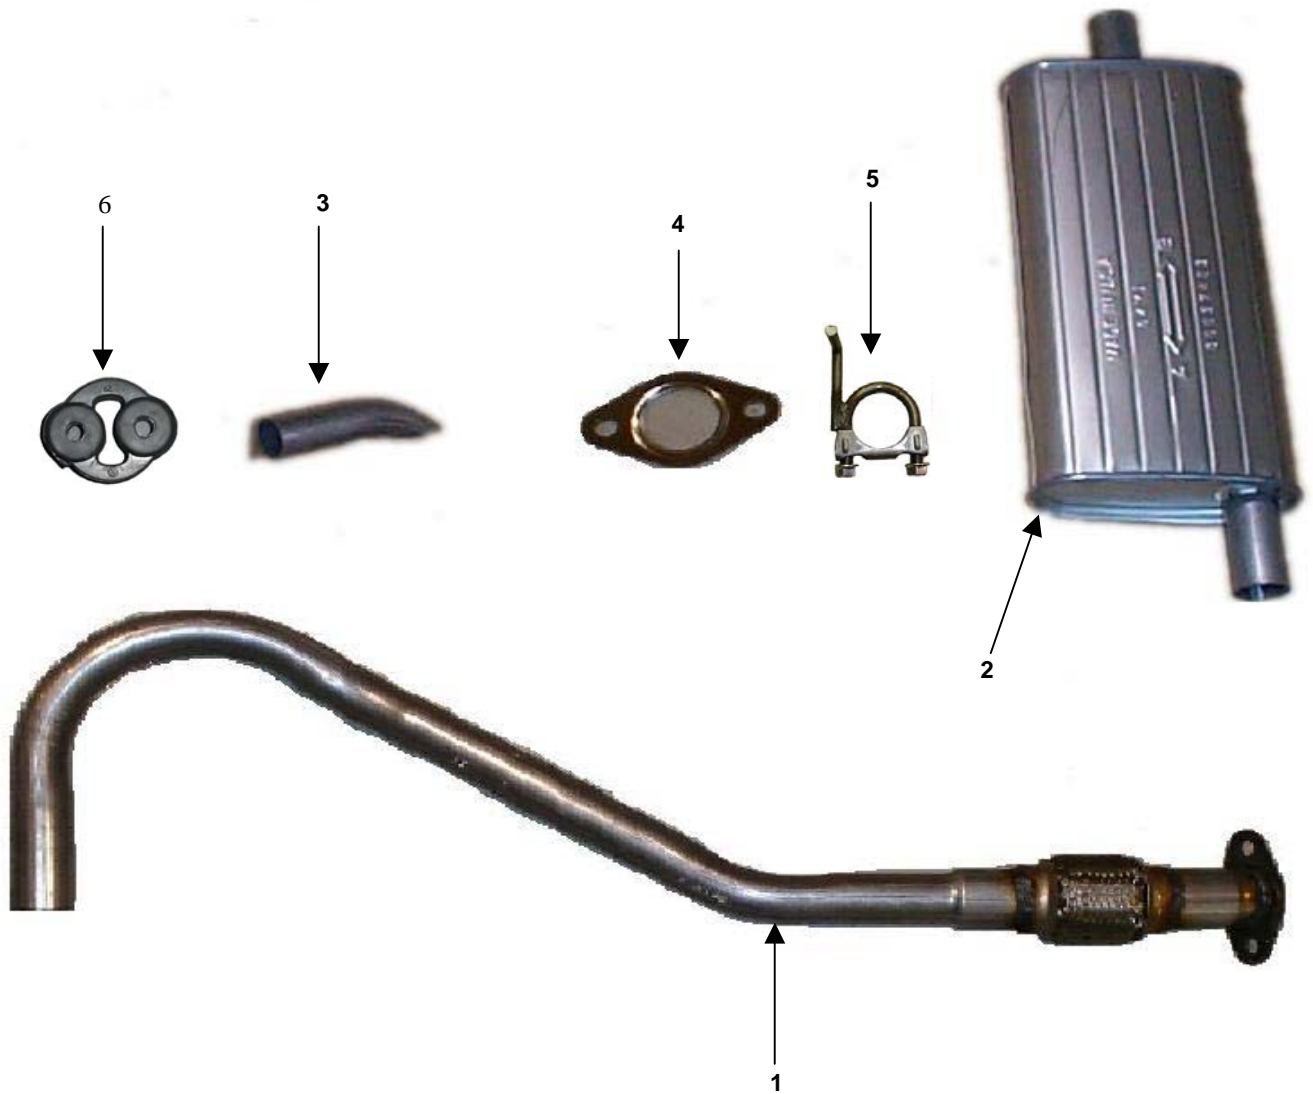

<i>REF.</i>	<i>PART NAME</i>	<i>PART NO.</i>	<i>QTY.</i>	<i>VIN #</i>
1	Exhaust Pipe	1-28-220-30	1	
2	Int. III Muffler	1-28-208	1	
3	Tail Pipe	1-28-211-95	1	
4	Exhaust Gasket	28751-07000	1	
5	Weldment, Exhaust Clamp	1-28-240-30	2	
6	Exhaust Hanger	28768-22000	2	
7	Nut (Not Shown)	28767-36000	2