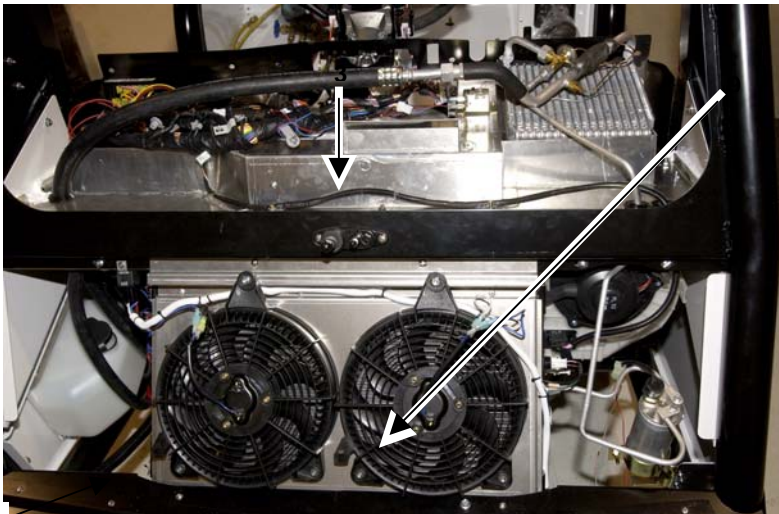

6

11

10

4

2

7

8

<i>REF.</i>	<i>PART NAME</i>	<i>PART NO.</i>	<i>QTY.</i>	<i>VIN#</i>
1	A/C Option Line Kit (not shown)	1-97-025	1	
2	A/C Hi Pressure Line (118")	1-97-021	1	
3	A/C Suction Line (106")	1-97-007	1	
4	A/C Line Drier to Evaporator (26")	1-97-009	1	
5	A/C Line – Condenser to Drier (38")	1-97-022	1	
6	Evaporator	613507	1	
7	A/C Filter Drier w/ LP Switch	1-97-209	1	
8	Assy-Mini ISO(ME21)	95230-3A400	2	
9	A/C Condenser Kit	1-97-019	1	
10	TM-08, 12V Compressor (Seltec)	26-1048	1	
11	A/C Belt,	GDY 4040300	1	
	A/C Wiring Harness (not shown)	*Call	1	
	Mount, A/C Compressor (not shown)	1-97-120-01	1	
	Mount, A/C Drier (not shown)	1-97-108-60	1	
	Wiring Harness, Condenser Fan	1-91-515	1	