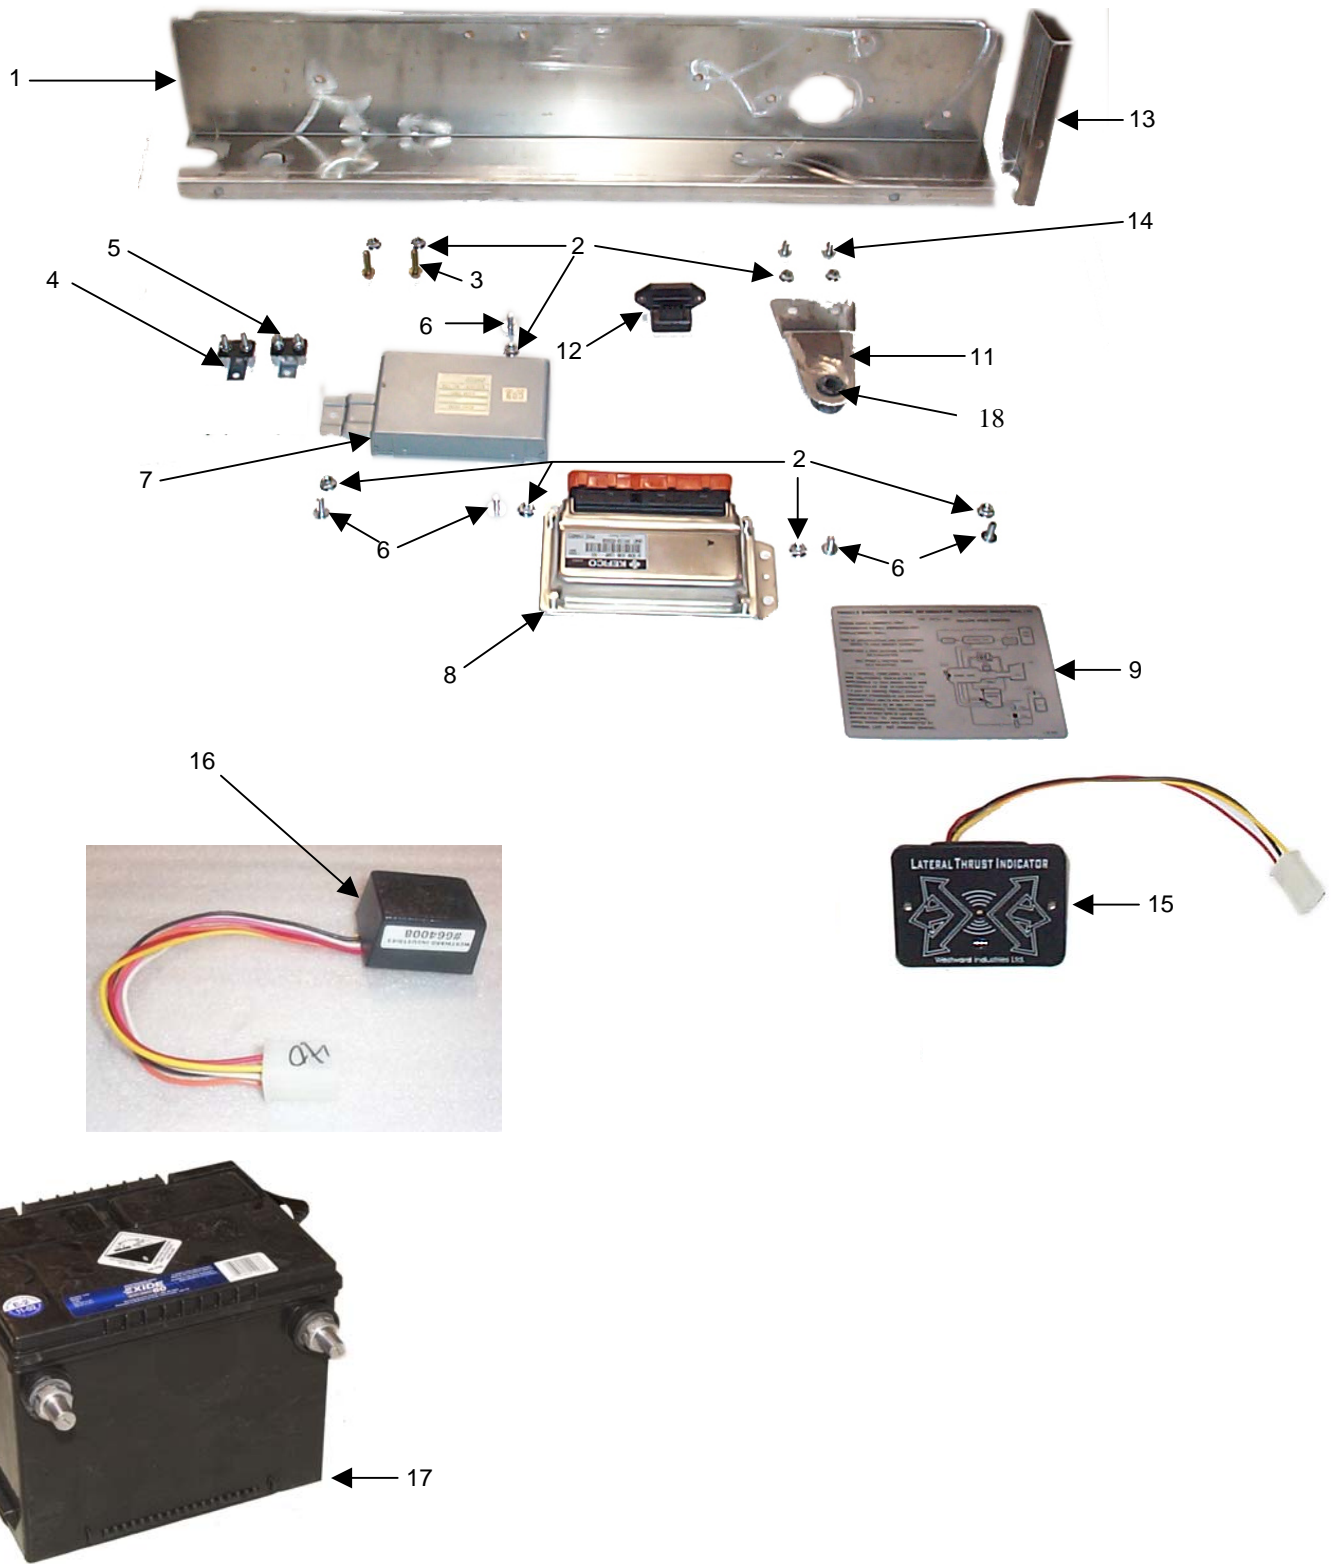

REF.	PART NAME	PART NO.	QTY.	VIN#
1	Electrical Panel Lower	1-91-106-60	1	
	Electrical Panel Upper (not shown)	1-91-107-60	1	
2	Flange Lock Nut	771036	4	
3	Hex Head Bolt	771035	4	
5	Circuit Breaker, 20 amp	662916	2	
6	Pan Head Bolt	774237	5	
7	ATM Control Module	95440-02825	1	
8	Computer Assembly	39110-02020		
9	Decal	1-05-206	1	
10	Relay	39160-24540	1	
11	Radiator Support	1-25-110-60	1	
12	Accelerator Sensor	39360-22040	1	
13	Electrical Panel End Cap LH	1-91-108-60	1	
	Electrical Panel End Cap RH, (not shown)	1-91-109-60	1	
14	Bolt	771035	2	
15	LTI Unit	1-91-508	1	
16	Governor Assembly	1-91-507	1	
17	Battery Top Mount	182864	1	
	Heavy Duty Battery (not shown)	2580	1	
18	Pin	25335-07000	1	
19	Power Relay (not shown)	95224-29000	6	
	GRP91 Flasher	95550-33700		
	Battery Clamp	1-91-131-01	1	
	Mat, Battery Tray	1-91-132	1	
	Assembly, Electrical Panel Lid	1-91-011	1	
	Wiring Trays	1-91-117-60	2