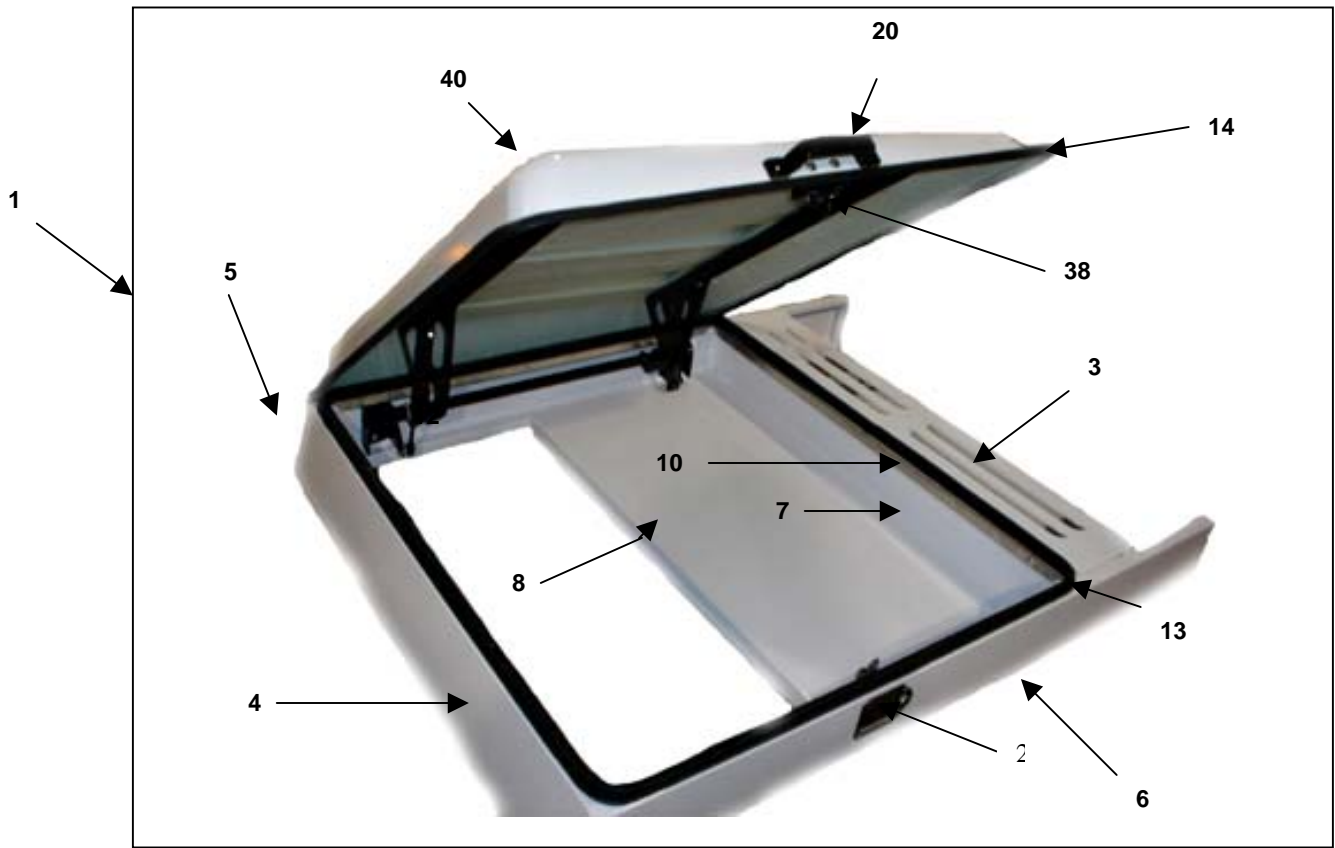

REF.	PART NAME	PART NO.	QTY.	VIN #
1	Upper Trunk Assy.	1-65-002	1	
2	Trunk latch w/ guide plate (NS)	18-471-ss(ep)	1	
3	Panel, engine inspection	3-65-102-02	1	
4	Rear panel, upper trunk	3.65-103-02	1	
5	Side rail, upper trunk LH	1-65-171-02	1	
6	Side rail, upper trunk RH	1-65-172-02	1	
7	Front panel, upper trunk	3-65-106-02	1	
8	Panel, upper trunk floor	3-65-107-02	1	
9	Short seal tab, trunk lid (NS)	3-65-108-60	2	
10	Long seal tab, trunk lid	3-65-109-60	2	
12	Plate, trunk lid striker (NS)	3-65-111-01	1	
13	Seal, trunk lid (152")	3-65-113	1	
14	Trim, trunk lid (157")	3-65-114	1	
15	Seal, trunk lid seal tab (151.75") (NS)	3-65-115	1	
16	Mount, trunk lid striker (NS)	3-65-116	1	
17	Weld't Trunk Hinge Mount LH	3-65-120	1	
18	Weld't Trunk Hinge Mount RH	3-65-121	1	
19	Weld't Trunk Hinge	3-65-130	1	
20	Handle Trunk Lid	4302-01	1	
21	Ball Stud Gas Prop	621008	4	
22	1" Nylon Bushing (16L16F)	621469	2	
23	¼" x ¾" Foam Seal (39.5") (NS)	624018	1	
24	Insulation Foil [5.31 Sq Ft] (NS)	682975	1	
25	¼" NC Flange LK Nut	771036	12	
26	Floor Mounting Tabs (NS)	771099	2	
27	BSPS6-4 3/16" Alum Rivet Steel Mandrill (NS)	771498	47	
28	¼" Stainless Steel Flat Washer	773172	10	
29	SD66BS 6-6 Alum Rivet Steel Mandrill (NS)	773397	4	
30	Panel Adhesive PL 200[not shown]	773874	1	
31	¼" NC x ½" Phillips SS Pan Head Bolt (NS)	774034	6	
32	¼" NC x 1" SS Hex Head Bolt (NS)	774151	2	
33	3/16" Closed end Rivet (NS)	774158	2	
34	¼" SS Nylon Lock Nut (NS)	774247	2	
35	5/16" NC x ¾" SS Socket Button Head Screw (NS)	774264	4	
36	¼" NC x 5/8" SS Phillips Pan Head Screw (NS)	774267	6	
37	5/16" ID x ¾" OD SS Neoprene Washer (NS)	774269	4	
38	Striker Assembly Tailgate (NS)	81710-02010	1	
39	Gas Prop 60 lbs 12" 3 ¼" Stroke	H-9412-60	2	
40	[Twintex]trunk lid	1-65-165-02	1	

NS=Not Shown