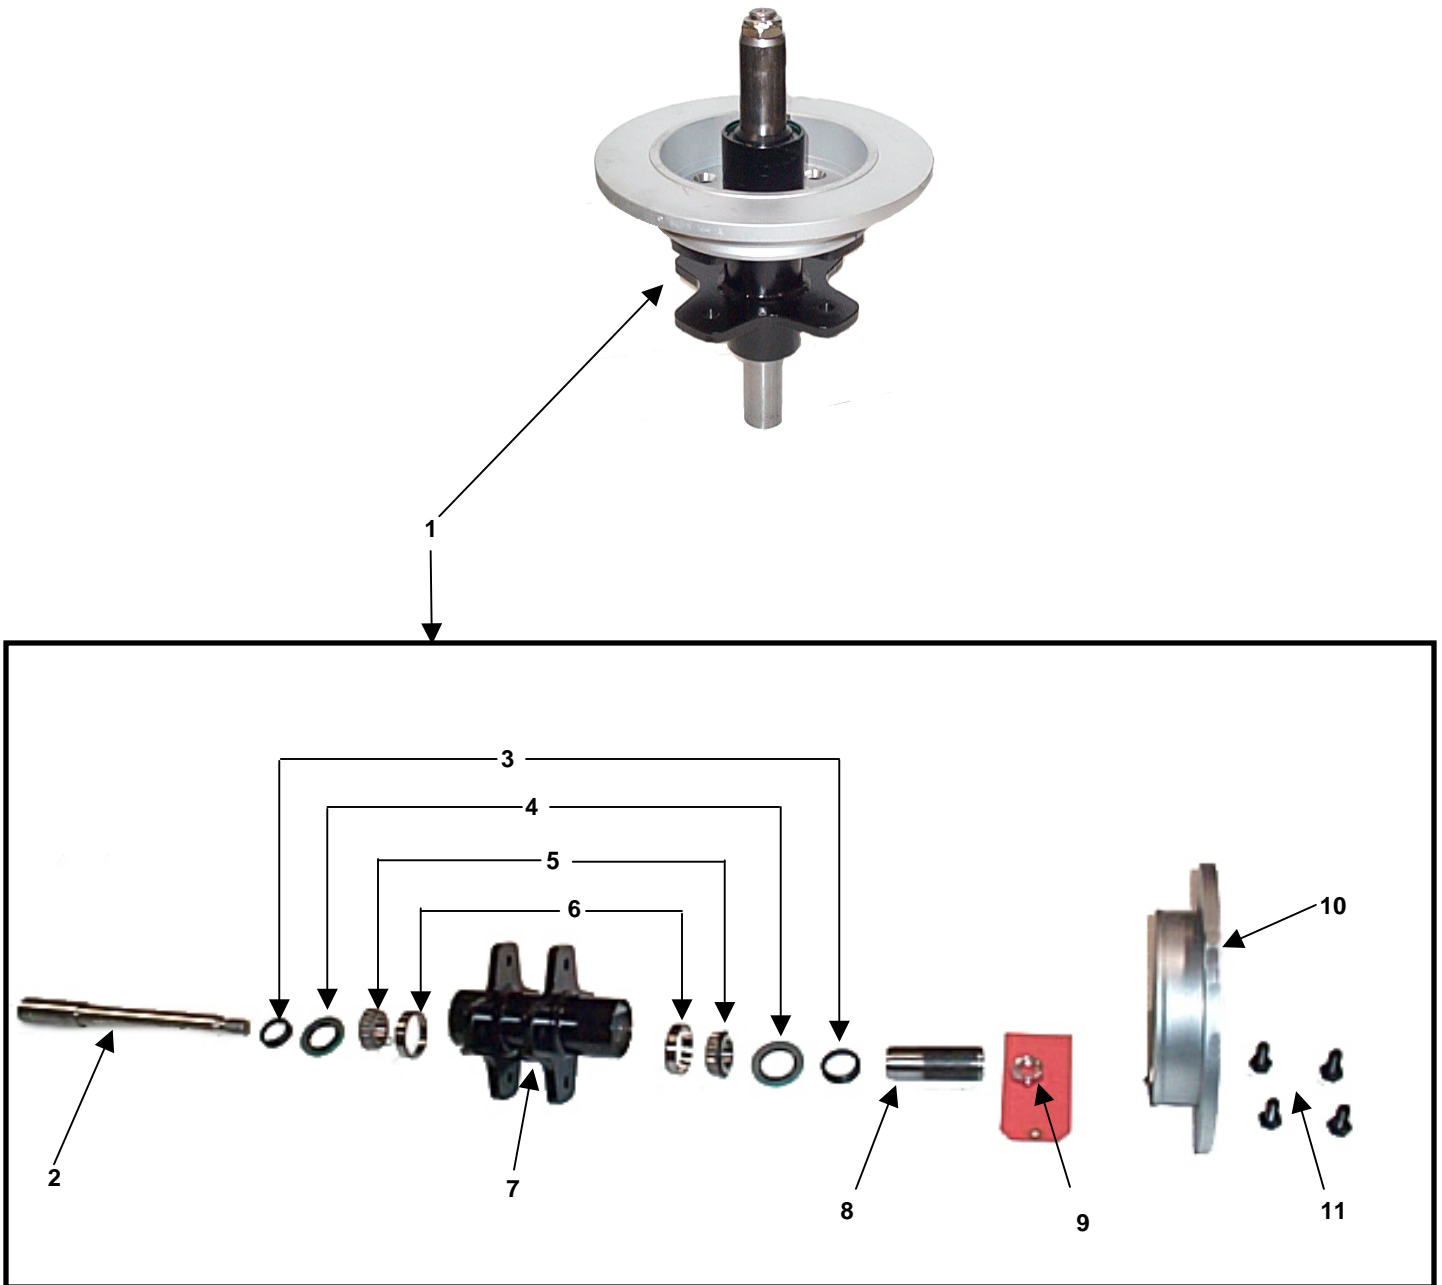

<i>REF.</i>	<i>PART NAME</i>	<i>PART NO.</i>	<i>QTY.</i>	<i>VIN #</i>
1	Accelerator Pedal	1-31-211-01	1	
2	Tread, Accelerator	414004	1	
3	Arm, Accelerator	1-31-212-01	1	
4	Accelerator Mount	1-31-200-01	1	
5	Pin	773412	3	
6	Clip	43777-37110	3	
7	Flange Bolt	771035	2	
8	Flange Nut	771036	2	
9	Tie Strap	772273	1	
10	Throttle Cable	1-31-213	1	
11	Throttle Cable Assembly	1-31-009	1	

<i>REF.</i>	<i>PART NAME</i>	<i>PART NO.</i>	<i>QTY.</i>	<i>VIN #</i>
1	Transmission	45000-02820	1	
2	Transmission Pan	45281-02700	1	
3	Filter	46321-02000	1	
4	ATM Cable Assy.	46760-02100	1	
5	Shifter	1-43-200	1	
6	Shifter Mount	1-43-211	1	
7	Flat Lock Nut	770819	2	
8	Hex Head Bolt	771951	2	
9	Flange Lock Nut	771036	4	
10	Hex Head Bolt	771035	4	
12	Speed Sensor Assy.	46524-02700	1	
13	Oil Level Gauge (Transmission)	45291-02800	1	
	Clip, ATM Cable Assy. (not shown)	43796-36700	1	

5 →

Boot Kit – Wheel Side
Clip
Boot
Bands
Ring Snap
Grease

4 →

Boot Kit – Differential Side
Clip
Boot
Bands
Ring Snap
Grease

<i>REF.</i>	<i>PART NAME</i>	<i>PART NO.</i>	<i>QTY.</i>	<i>VIN #</i>
1	Shaft, RH Drive	1-50-205	1	
2	Shaft, LH Drive	1-50-204	1	
3	Nut – Flange (Drive Axle) (Not Shown)	49551-07000	2	
4	Boot Kit, Differential Side	49595-07100	2	
5	Boot Kit, Wheel Side	49594-07100	2	

<i>REF.</i>	<i>PART NAME</i>	<i>PART NO.</i>	<i>QTY.</i>	<i>VIN #</i>
1	Hub Assembly, RH	1-54-014	1	
	Hub Assembly, LH (not shown)	1-54-013	1	
2	Knuckle LH	51715-07000	1	
	Knuckle, RH (not shown)	51716-07000	1	
3	Bearing Drive Axle	51720-02000		
4	Hub – Drive	51750-07001	2	
5	Brake, Disc	58411-07300	2	
6	Assy. Rear Caliper LH (not shown)	1-58-017	1	
	Assy. Rear Caliper RH	1-58-018	1	
7	Snap Ring (not Shown)	51718-07000	2	
8	M12x1.25x25 Class 8.8 Hd Bolt	774226	4	
9	M12 Lock Washer	774204	4	