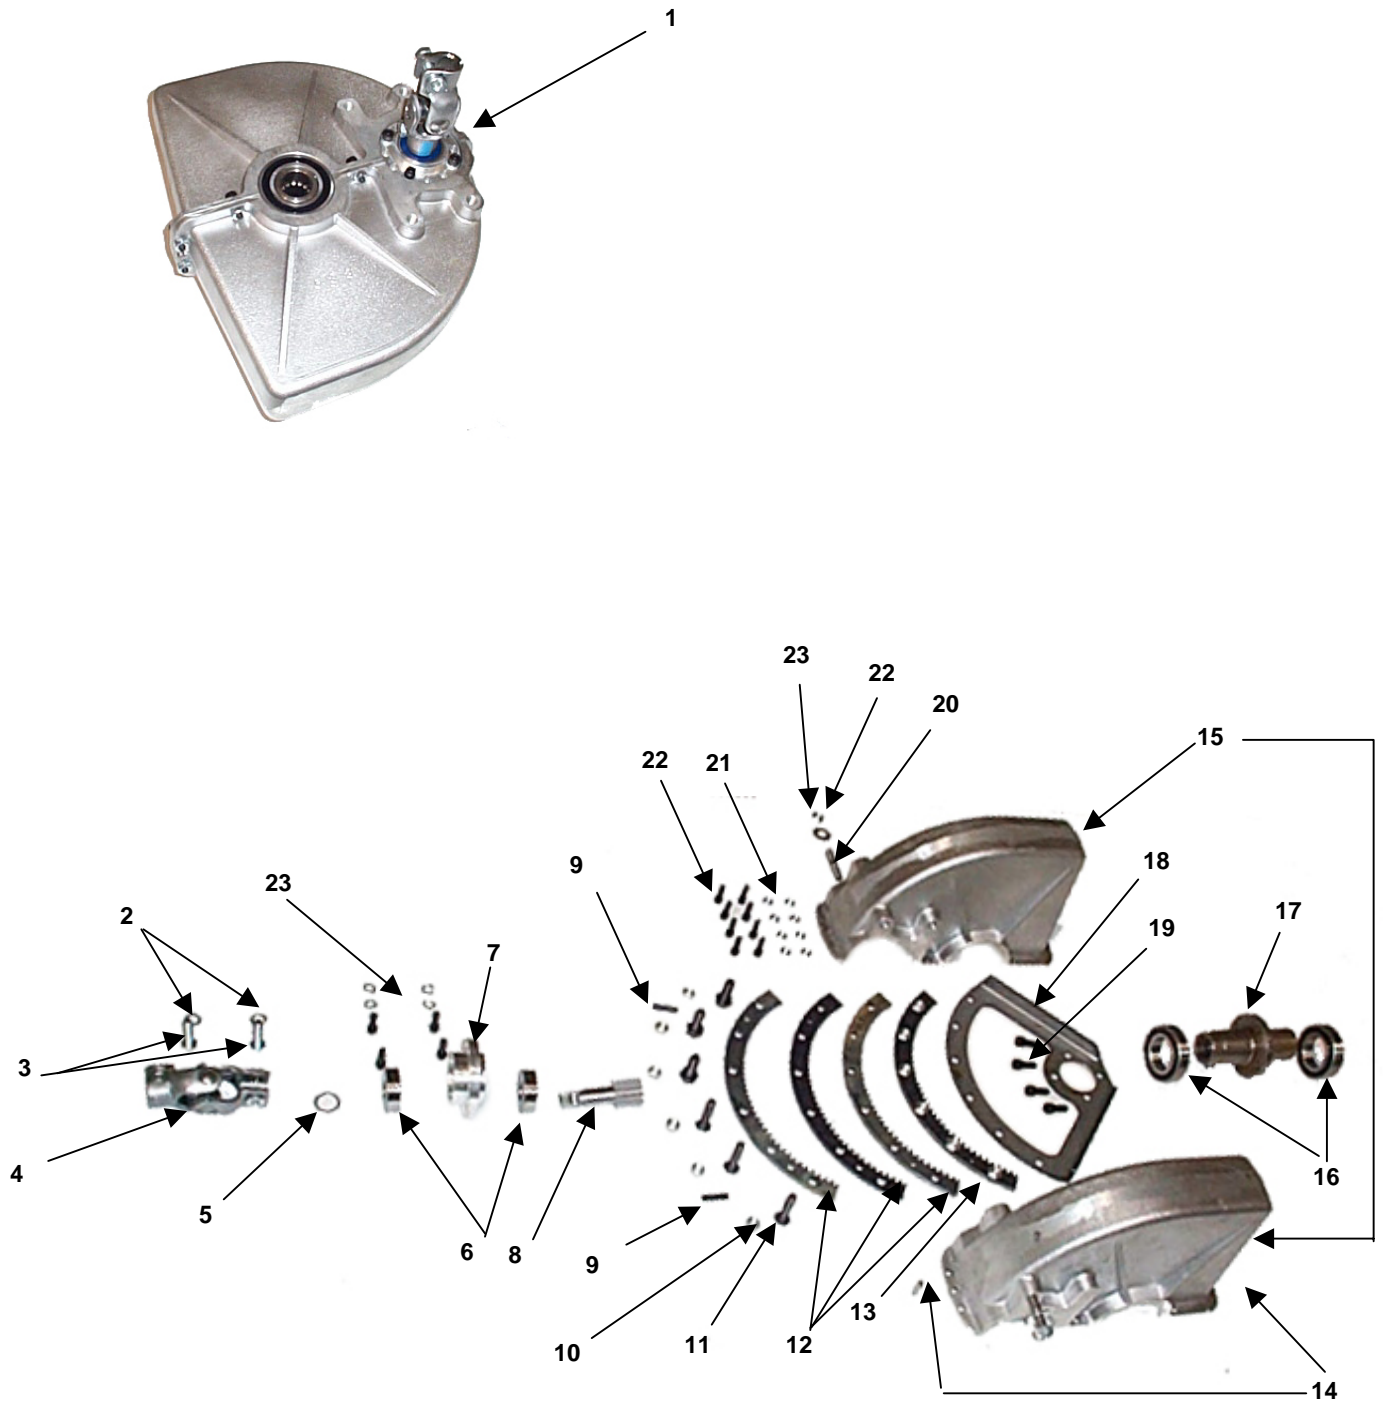

<i>REF.</i>	<i>PART NAME</i>	<i>PART NO.</i>	<i>QTY.</i>	<i>VIN #</i>
1	Gear Box Assy.	1-56-002	1	
2	Lock Washer	770950	2	
3	Bolt, Upper Steering Joint	774207	2	
4	Steering Joint	320990	1	
5	Flat Washer	1-56-229	1	
6	Bearing	321157	2	
7	Holder, Eccentric Bearing	1-56-228	1	
8	Pinion Gear, Steering	1-56-224	1	
9	Dowel Pins	TP27	2	
10	Nut	771040	6	
11	Bolts	773676	6	
12	Ring Gear, Steering	1-56-231	3	
13	Ring Gear, Steering (CSK)	1-56-232-80	1	
14	Dowel Pins	774132	2	
15	Gear Box Housing	1-56-221	2	
16	Bearing, Gear Box	321843	2	
17	Hub, Steering	1-56-230	1	
18	Plate, Steering Ring Gear	1-56-225	1	
19	Bolts	771953	4	
20	Stud	1-53-301	2	
21	Nut	772573	8	
22	Socket Head Bolt	771495	12	
23	¼ Lock Washer	770325	4	
	Steering Ring Gear Assy. (not shown)	1-56-050	1	
	<i>Incl. items 9, 10, 11, 12, & 13</i>