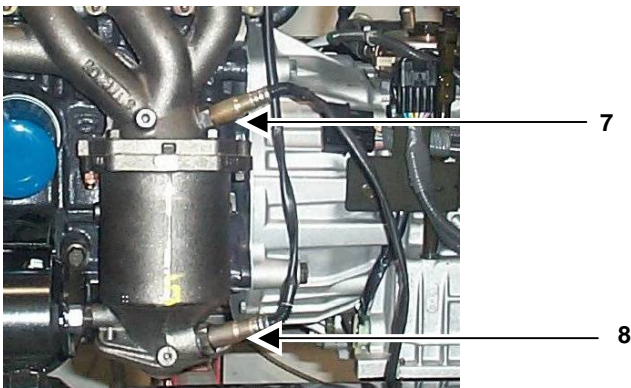

<i>REF.</i>	<i>PART NAME</i>	<i>PART NO.</i>	<i>QTY.</i>	<i>VIN #</i>
1	Spark Plug Wire Set	27501-02H00	1	
2	Alternator	37300-02551	1	
	Heavy Duty Alternator Kit (Not Shown)	1-39-001	1	
	Alternator, Heavy Duty (Not Shown)	OK243-18-300	1	
	Brace, Alternator HD (Not Shown)	1-39-103-01	1	
	Spacer, Alternator HD (Not Shown)	1-39-104-01	1	
	Belt, Alternator HD (Not Shown)	850014	1	
	Spark Plug (not shown)	18814-11051	4	
	Champion	RC10YC4	4	
3	Starter	36100-02555	1	
4	Ignition Coil	27301-02700	1	
5	Battery (not Shown)	182864	1	
	Heavy Duty Battery (not shown)	2680	1	
6	MAP Sensor	39300-22600	1	
7	Oxygen Sensor	39210-02630	1	
8	Oxygen Sensor	39210-02640	1	
9	Coolant Temp. Sensor	39220-38010	1