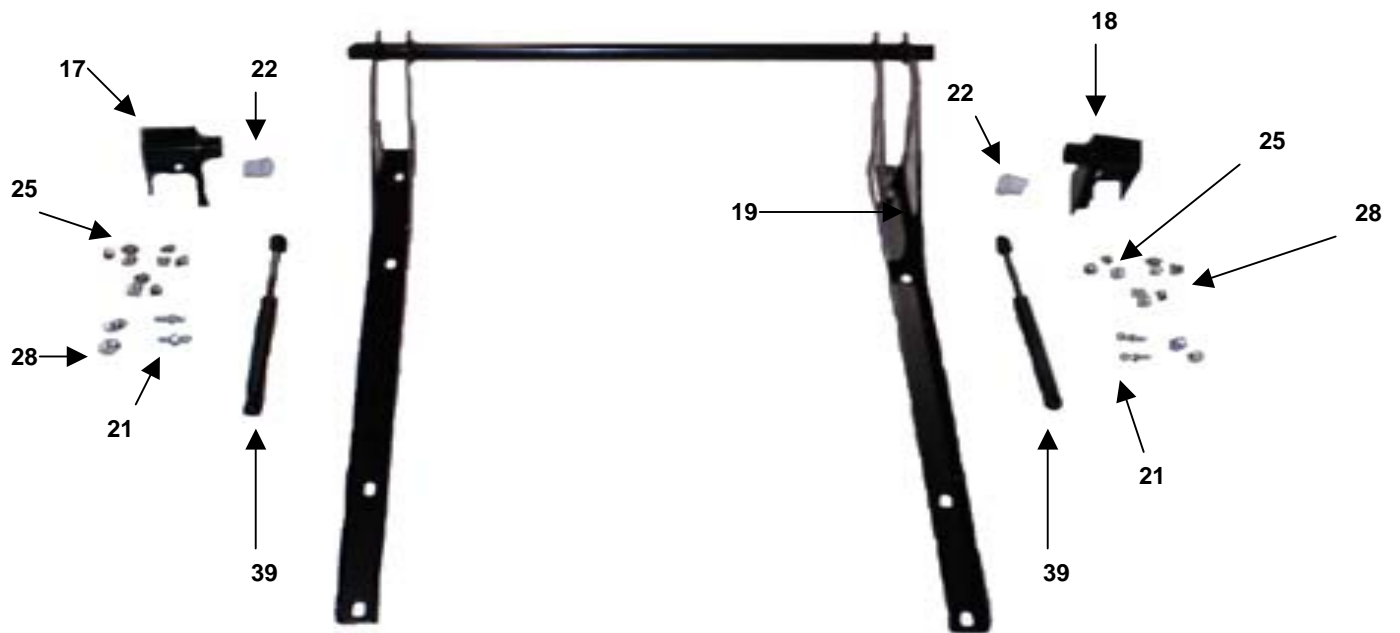

REF.	PART NAME	PART NO.	QTY.	VIN #
1	Upper Trunk Assy.	1-65-002	1	
2	Trunk latch w/ guide plate (NS)	18-471-ss(ep)	1	
3	Panel, engine inspection	3-65-102-02	1	
4	Rear panel, upper trunk	3.65-103-02	1	
5	Side rail, upper trunk LH	1-65-171-02	1	
6	Side rail, upper trunk RH	1-65-172-02	1	
7	Front panel, upper trunk	3-65-106-02	1	
8	Panel, upper trunk floor	3-65-107-02	1	
9	Short seal tab, trunk lid (NS)	3-65-108-60	2	
10	Long seal tab, trunk lid	3-65-109-60	2	
12	Plate, trunk lid striker (NS)	3-65-111-01	1	
13	Seal, trunk lid (152")	3-65-113	1	
14	Trim, trunk lid (157")	3-65-114	1	
15	Seal, trunk lid seal tab (151.75") (NS)	3-65-115	1	
16	Mount, trunk lid striker (NS)	3-65-116	1	
17	Weld't Trunk Hinge Mount LH	3-65-120	1	
18	Weld't Trunk Hinge Mount RH	3-65-121	1	
19	Weld't Trunk Hinge	3-65-130	1	
20	Handle Trunk Lid	4302-01	1	
21	Ball Stud Gas Prop	621008	4	
22	1" Nylon Bushing (16L16F)	621469	2	
23	¼" x ¾" Foam Seal (39.5") (NS)	624018	1	
24	Insulation Foil [5.31 Sq Ft] (NS)	682975	1	
25	¼" NC Flange LK Nut	771036	12	
26	Floor Mounting Tabs (NS)	771099	2	
27	BSPS6-4 3/16" Alum Rivet Steel Mandrill (NS)	771498	47	
28	¼" Stainless Steel Flat Washer	773172	10	
29	SD66BS 6-6 Alum Rivet Steel Mandrill (NS)	773397	4	
30	Panel Adhesive PL 200[not shown]	773874	1	
31	¼" NC x ½" Phillips SS Pan Head Bolt (NS)	774034	6	
32	¼" NC x 1" SS Hex Head Bolt (NS)	774151	2	
33	3/16" Closed end Rivet (NS)	774158	2	
34	¼" SS Nylon Lock Nut (NS)	774247	2	
35	5/16" NC x ¾" SS Socket Button Head Screw (NS)	774264	4	
36	¼" NC x 5/8" SS Phillips Pan Head Screw (NS)	774267	6	
37	5/16" ID x ¾" OD SS Neoprene Washer (NS)	774269	4	
38	Striker Assembly Tailgate (NS)	81710-02010	1	
39	Gas Prop 60 lbs 12" 3 ¼" Stroke	H-9412-60	2	
40	[Twintex]trunk lid	1-65-165-02	1	

NS=Not Shown