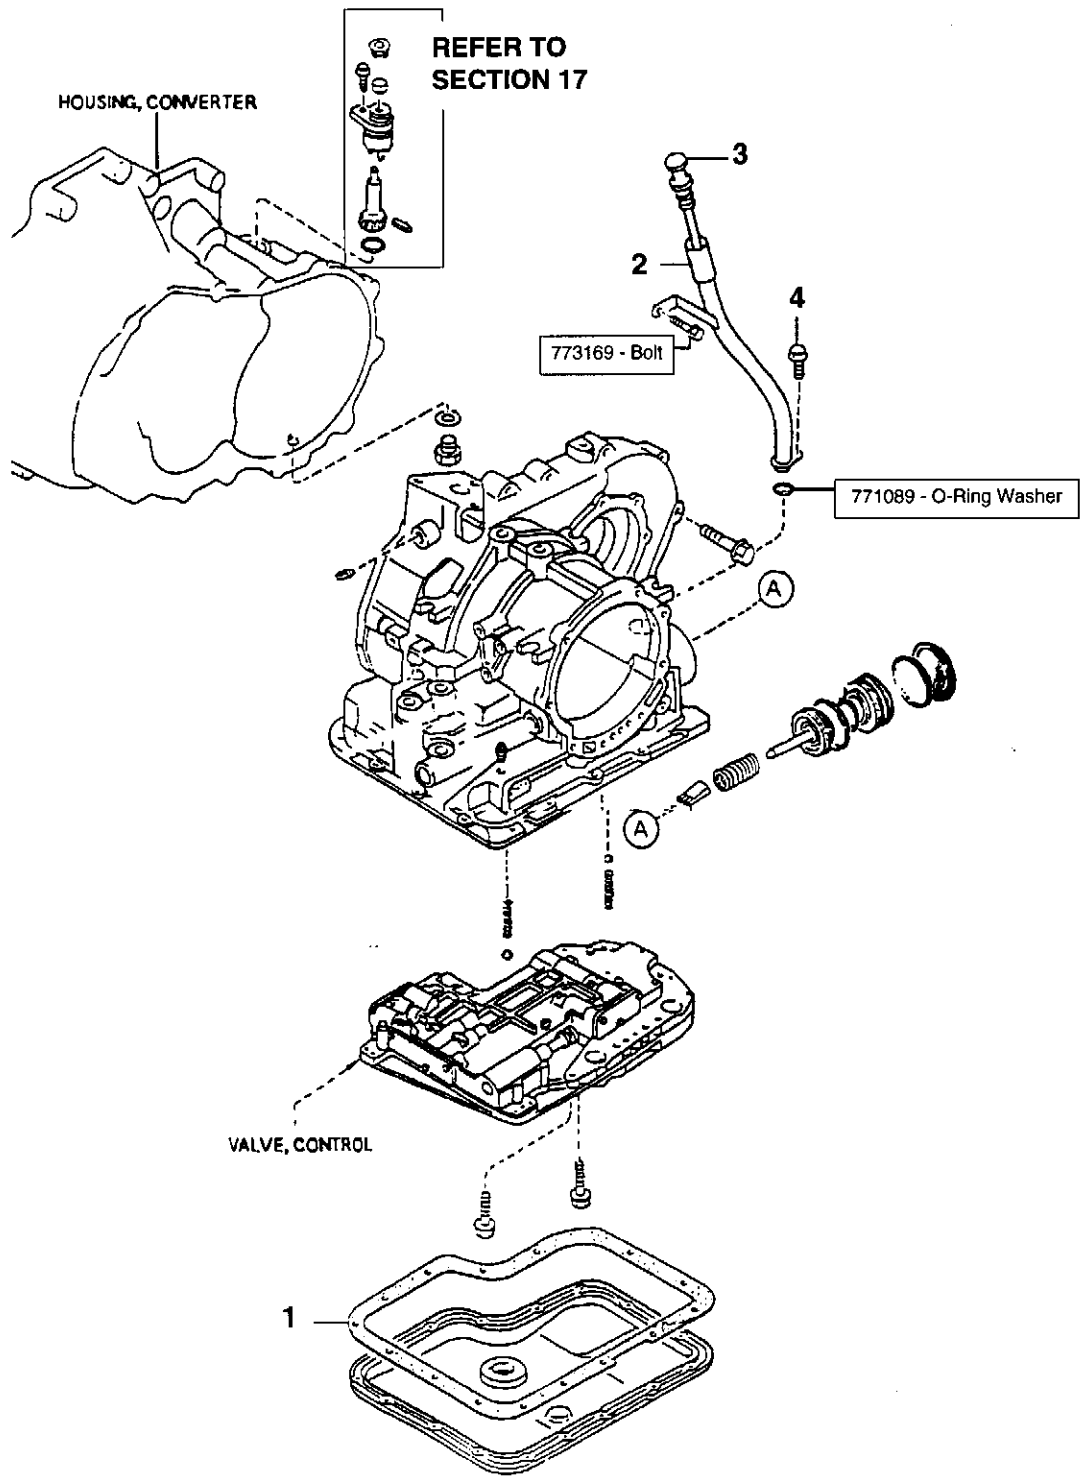

TRANSMISSION CASE & MAIN CONTROL SYSTEM

TRANSMISSION CASE & MAIN CONTROL SYSTEM

<i>REF.</i>	<i>PART NAME</i>	<i>PART NO.</i>	<i>Q'TY</i>
1	Gasket-Oil Pan	194000	1
2	Tube Assembly-Oil	193055	1
3	Gage-Oil Level	193056	1
4	Bolt	150204	1