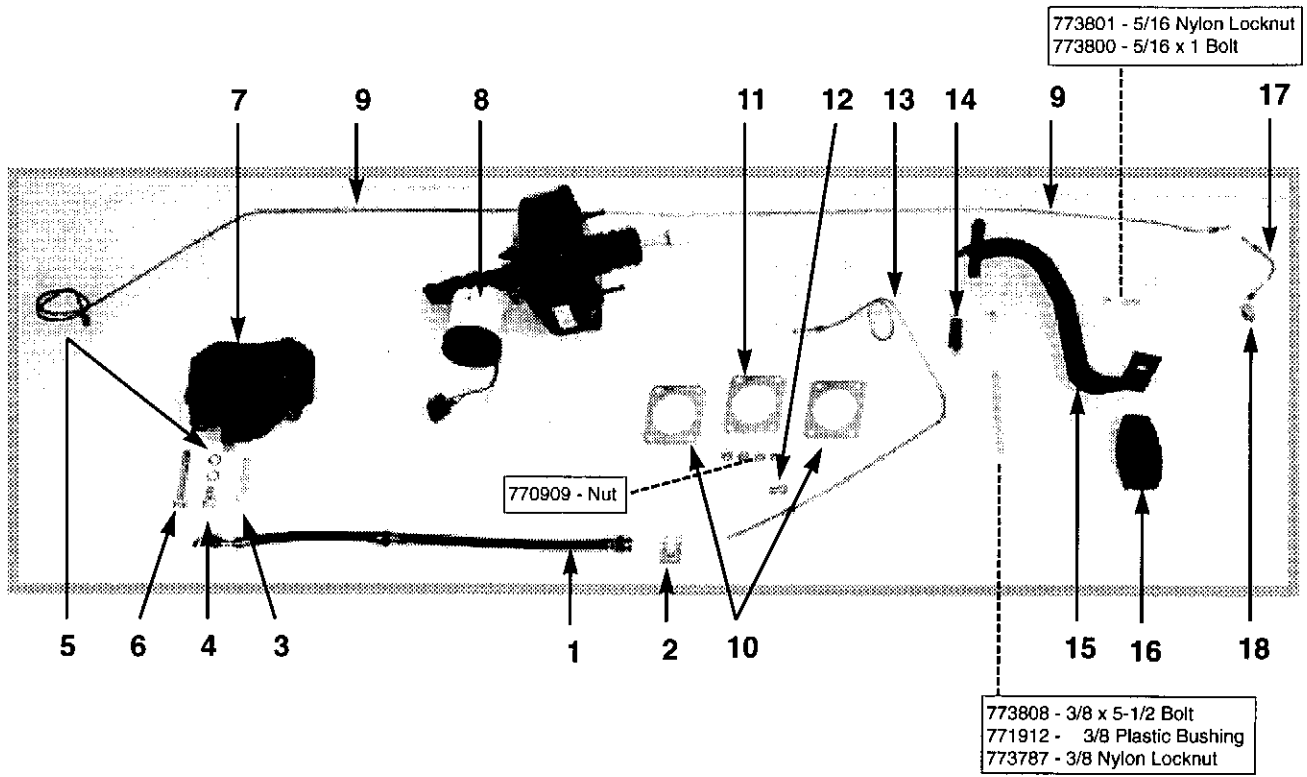

BRAKE SYSTEM

BRAKE SYSTEM

REF.	PART NAME	PART NO.	QTY
1	Hose-Flexible	430938	3
2	Clip-Flexible Hose	430936	3
3	Bolt-Caliper Brake	430760	3
4	Bolt-Connector	430937	3
5	Connector-Bolt Washer	430935	6
6	Bolt-Wheel Cylinder	430759	3
7	Caliper-R.H. Rear Brake	430761	2
8	Master Vacuum Assembly	431078	1
9	Main Brake Line	432130	1
10	Seal	433095	2
11	Spacer	433096	1
12	Adapter	432069	3
13	Front Brake Line-40"	432132	1
14	Momentary Switch	661021	1
15	Brake Arm	433802	1
16	Rubber Brake Pedal	432374	1
17	Right. Rear Brake Line-8"	432133	1
18	Tees (Hydraulic Brake)	431076	1
19	Rear Cross Brake Line 36"	432131	1
20	Caliper-LH Brake	430762	1
21	Vacuum Hose <i>(not illustrated)</i>	431733	1
22	Clip-Vacuum Hose <i>(not illustrated)</i>	770926	2