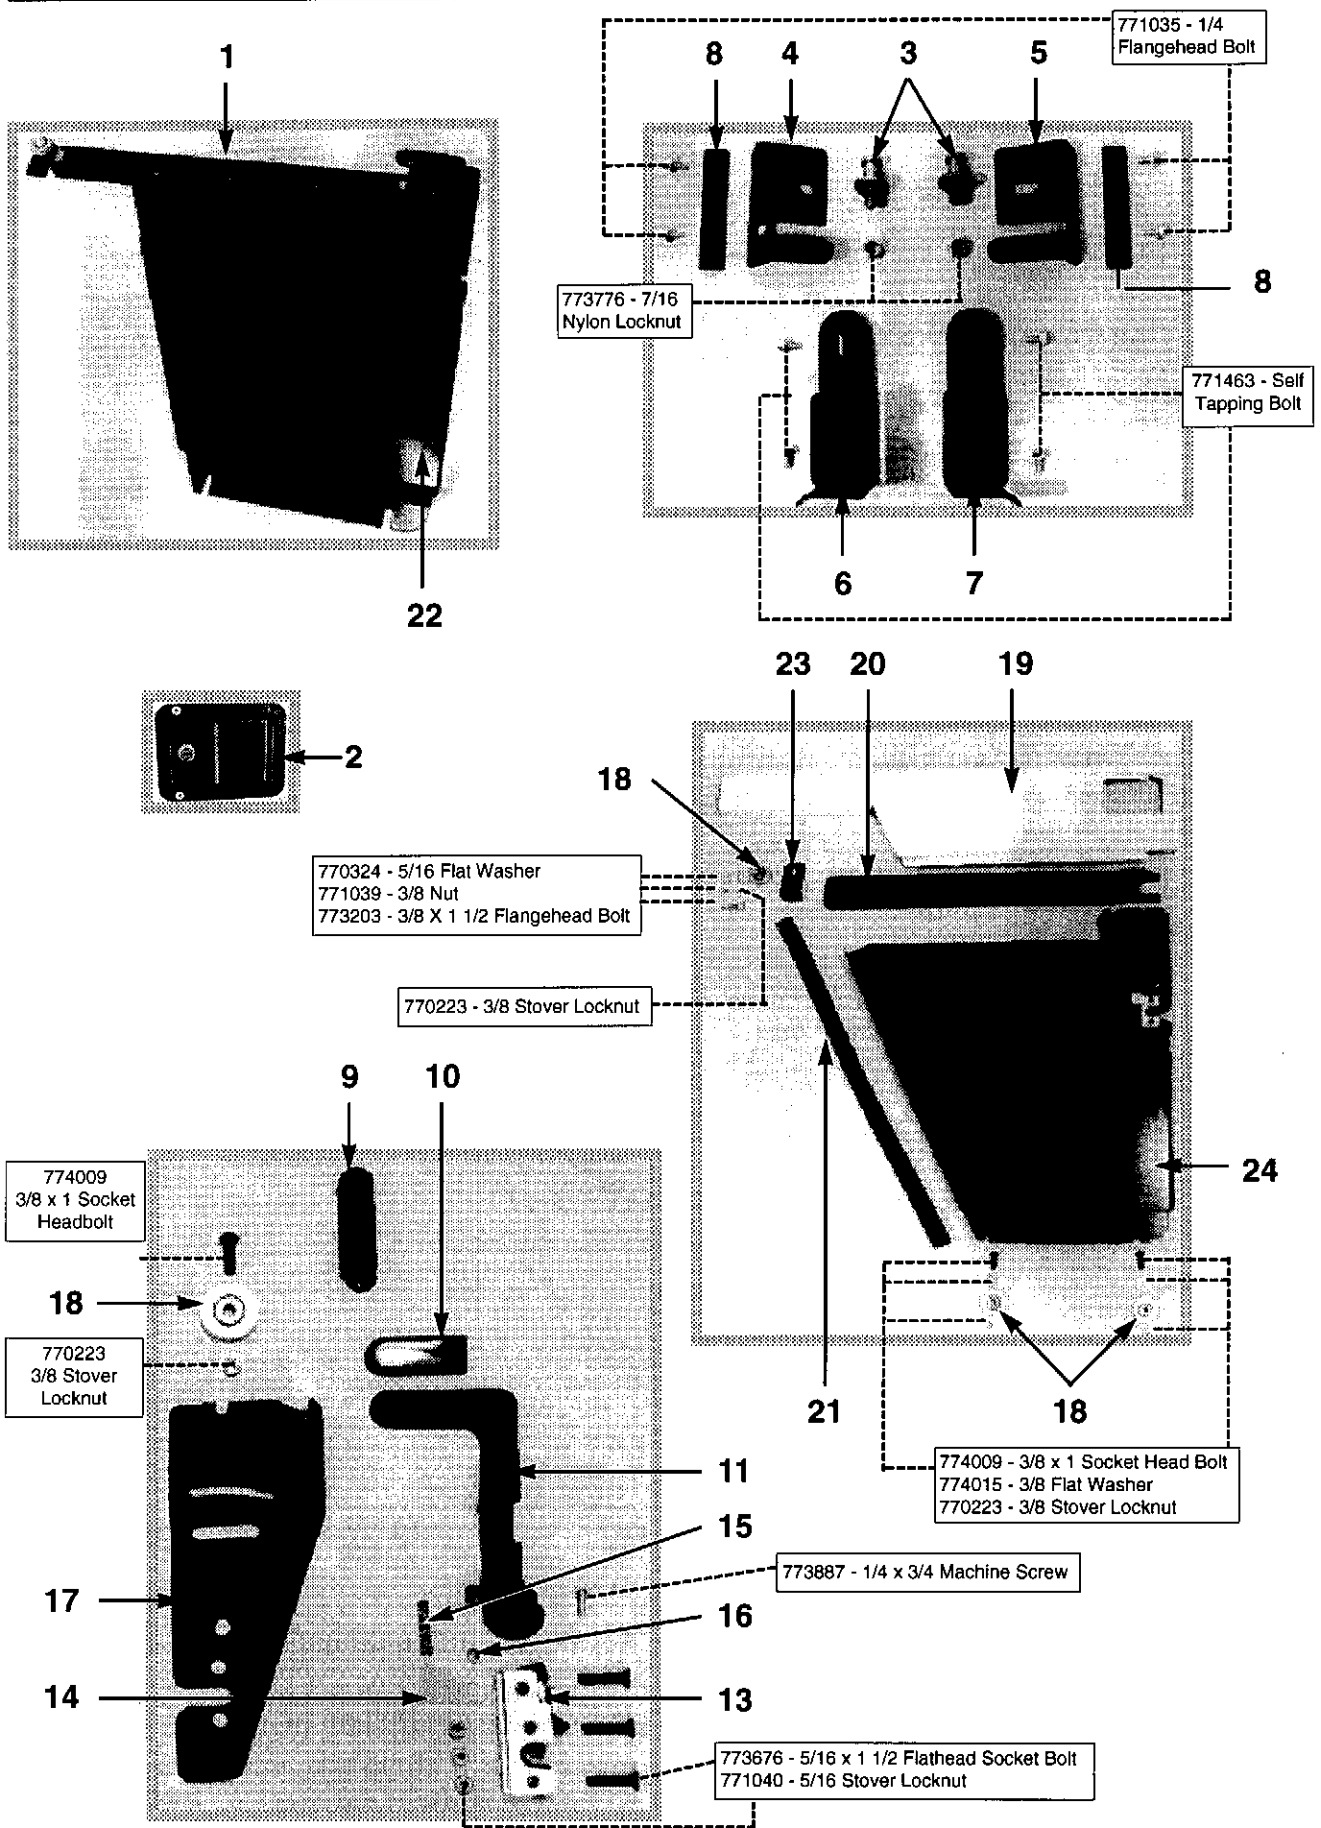

DOOR, Lower

DOOR, Lower

REF.	PART NAME	PART NO.	QTY
1	Door-LH Assembly	589001	1
	Door-RH Assembly <i>(not shown)</i>	589000	1
2	Paddle Handle, Locking	583376	1
3	Pin-Door Striker	583379	2
4	Striker-RH Door	583742	2
5	Striker-LH Door	583574	1
6	Retainer-Inside Window, RH	584016	1
7	Retainer-Inside Window, LH	584015	1
8	Anchor Plate-Door Striker	583653	2
9	Handle-Outer Door	584013	2
10	Grip-Door Handle, Red	584004	2
11	Handle-Inside Door, RH	584006	1
	Handle-Inside Door, LH <i>(not shown)</i>	583811	1
13	Latch-RH Door	583846	1
	Latch-LH Door <i>(not shown)</i>	583845	1
14	Support-Door Handle Spring	584007	2
15	Spring-Inside Handle	583812	2
16	Bushing-Door Latch	584008	2
17	Stiffener- Door Latch RH	583738	1
	Stiffener- Door Latch LH <i>(not shown)</i>	583540	1
18	Pulley-Roller	583688	4
19	Panel-Door Upper, RH	583739	1
	Panel-Door Upper, LH <i>(not shown)</i>	583710	1
20	Rail-Door Upper, RH	584010	1
	Rail-Door Upper, LH <i>(not shown)</i>	584003	1
21	Door Seal	684003	2
22	Panel-Door Inner, RH	583741	1
	Panel-Door Inner, LH <i>(not shown)</i>	583712	1
23	Support-Window Roller, Rear	584000	2
24	Panel-Lower Door, LH	583711	1
	Panel-Lower Door, RH <i>(not shown)</i>	583740	1