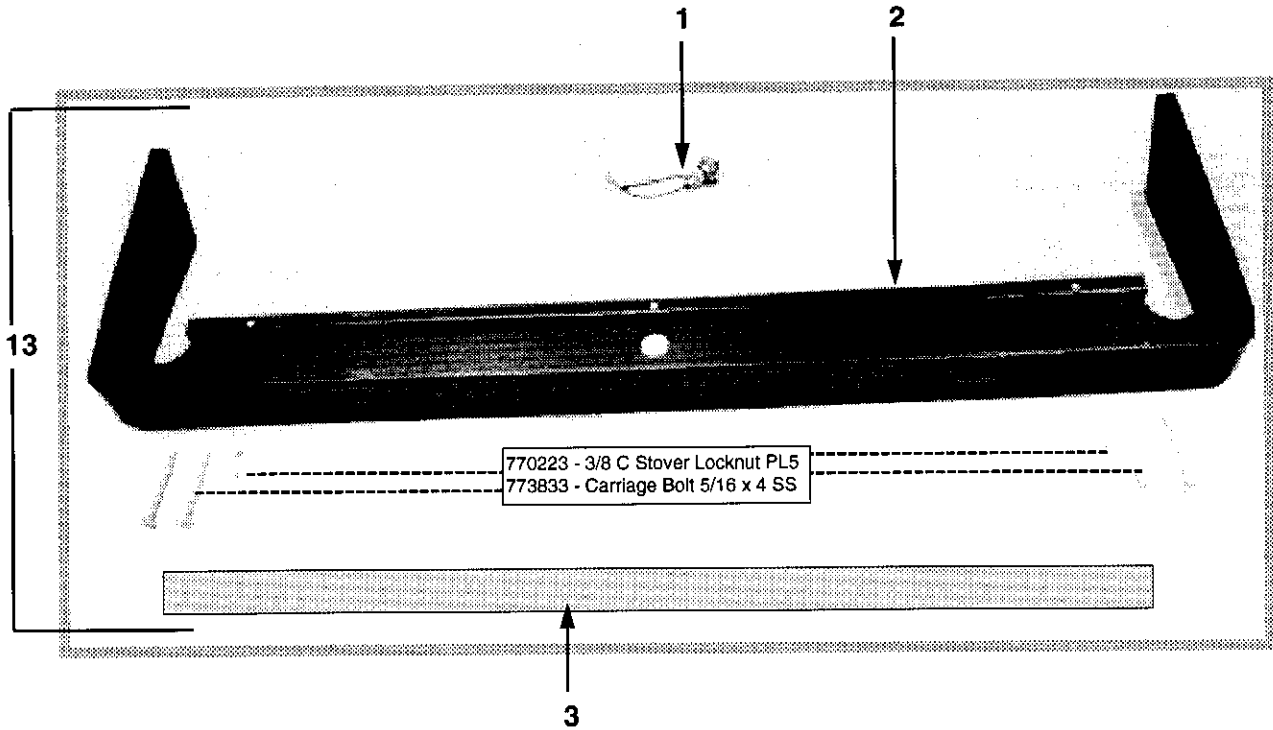

BUMPERS

BUMPERS

<i>REF.</i>	<i>PART NAME</i>	<i>PART NO.</i>	<i>QTY</i>
1	License Plate Lamp Assembly	519004	1
2	Bumper-Rear	504003	1
3	Panel-Rear Bumper Filler	504000	1
4	Bumper-Front Assembly	509000	1
5	Bumper-Front	503422	1
6	Support-Nose Cone RH	503838	1
7	Support-Nose Cone LH	503837	1
8	Backing Plate-Front Bumper	503590	1
9	Headlight Assembly	510073	2
10	Signal Light Assembly-Front RH	519000	1
11	Turn Signal Retainer-Front	513828	2
12	Signal Light Assembly-Front LH	519001	1
13	Rear Bumper Assembly	509001	1