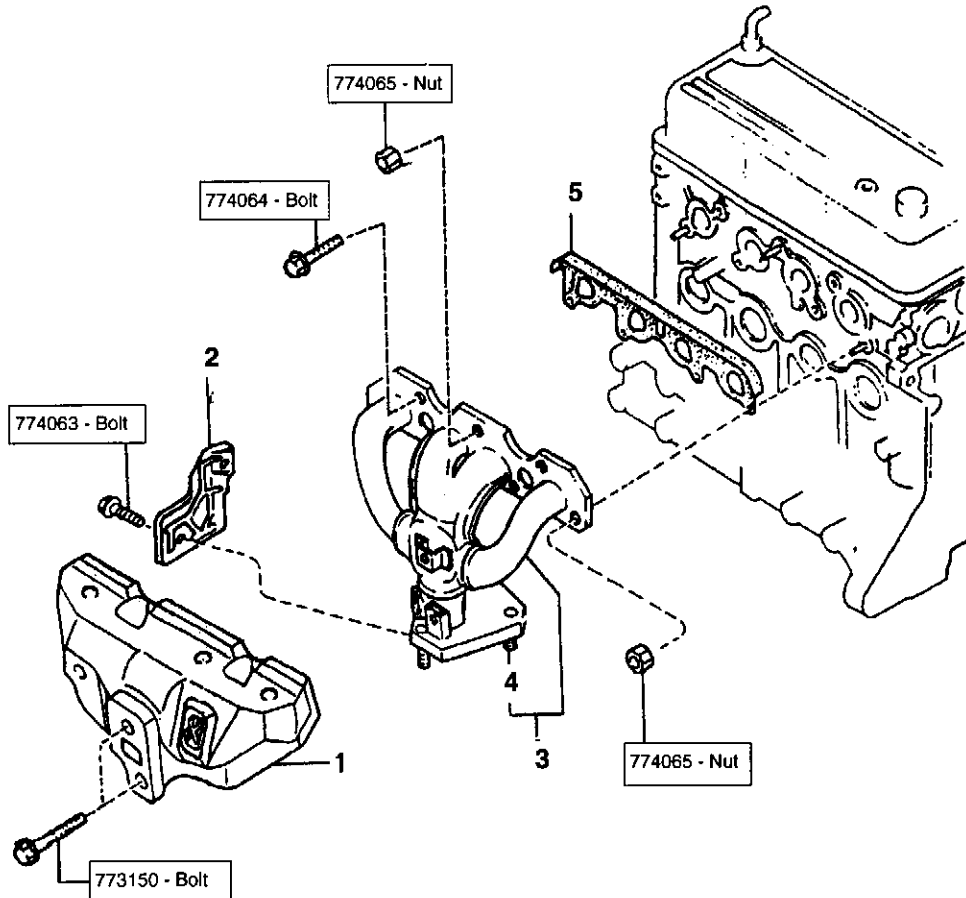

EXHAUST MANIFOLD

EXHAUST MANIFOLD

<i>REF.</i>	<i>PART NAME</i>	<i>PART NO.</i>	<i>Q'TY</i>
1	Insulator Assembly Exhaust	403149	1
2	Insulator-Heat	134031	1
3	Manifold Assembly-Exhaust	134032	1
4	Stud	134033	3
5	Gasket Assembly-Exhaust Manifold	134034	1