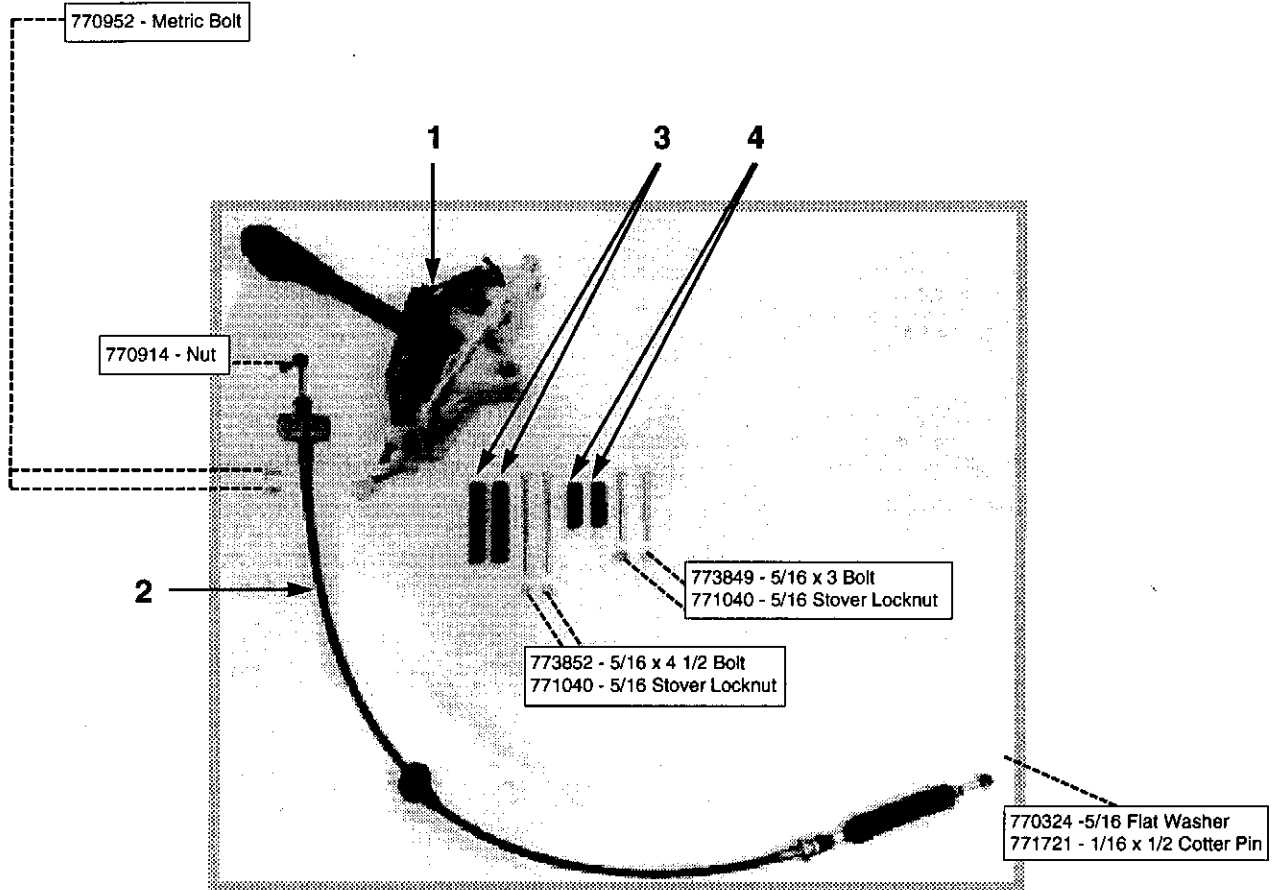

CHANGE CONTROL

CHANGE CONTROL

<i>REF.</i>	<i>PART NAME</i>	<i>PART NO.</i>	<i>QTY</i>
1	Change Compartment	463098	1
2	Cable Control	463101	1
3	Spacer-Lower Shifter Mount	463764	2
4	Spacer-Lower Shifter Mount	463765	2