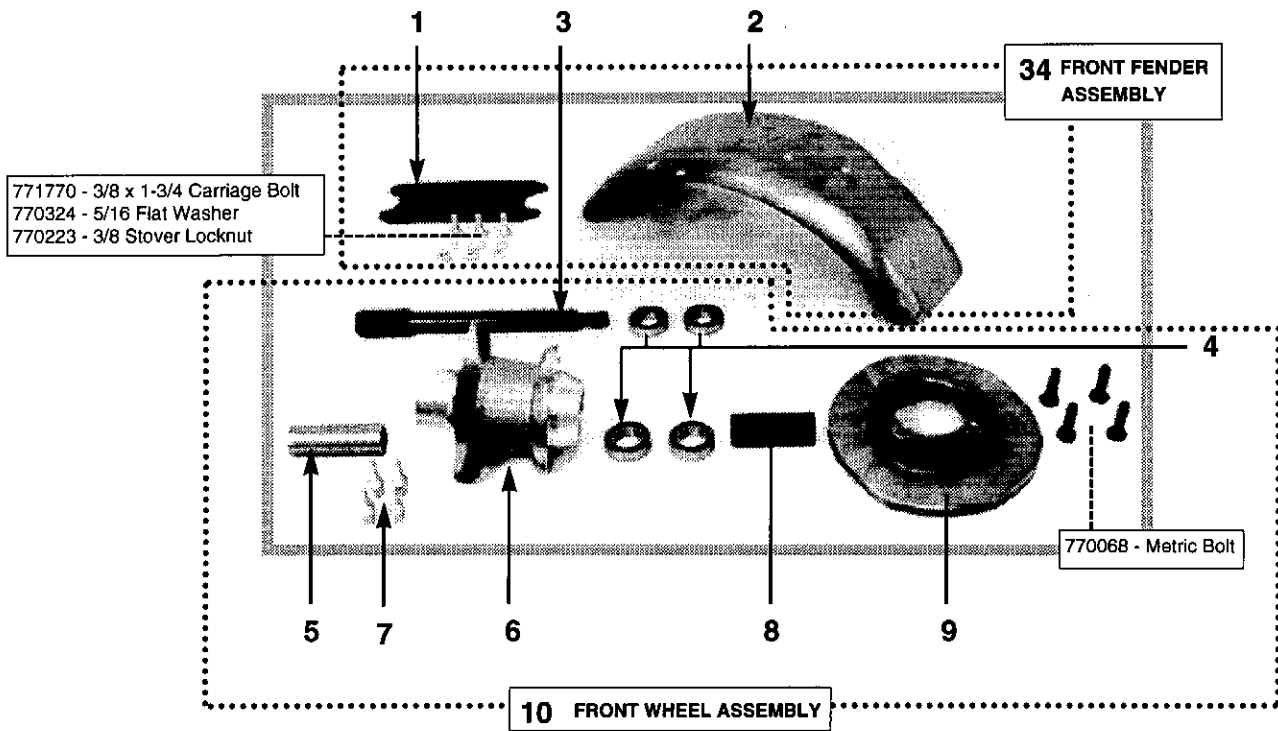

FRONT SUSPENSION

FRONT SUSPENSION

REF.	PART NAME	PART NO.	QTY
1	Front Fender Support	531273	1
2	Front Fender	534000	1
3	Front Axle	342254	1
4	Bearing	343224	4
5	Axle Sleeve, Inner	343221	1
6	Front Hub	343219	1
7	Bolt-Wheel	371079	4
8	Axle Sleeve, Outer	342253	1
9	Plate-Disc	430756	1
10	Front Wheel Assembly	349003	1
11	Filler Plug	343668	1
12	Cap, Strut	343598	1
13	O-Ring-Strut Cap	341488	1
14	Compression Spring	344012	1
15	Hex Nut Damper Tube	344009	1
16	Washer Front Shock Damper	344005	1
17	Piston Uni-Ring	343594	1
18	Front Shock Damper Piston	344004	1
19	Tube, Shock Damper	344011	1
20	Strut, Front Shock	344001	1
21	Snap Ring	344017	2
22	Star Washer	343630	1
23	O-Ring 220	344008	1
24	M2OL Washer	344007	1
25	Washer-Damper	343631	1
26	Rod Wiper	343595	1
27	Loaded U Cup	343593	1
28	Reservoir, Front Shock	342251	1
29	1/2 inch Copper Washer	344006	1
30	Stud, Axle Support,, Fork	341120	2
31	Support, Front Axle	344000	1
32	Stud, Caliper Mount	341116	2
33	Mount-Brake Caliper	432803	1
34	Front Fender Assembly	539000	1
35	Front Shock Assembly	349002	2
36	Front Shock Damper Assembly	349004	2