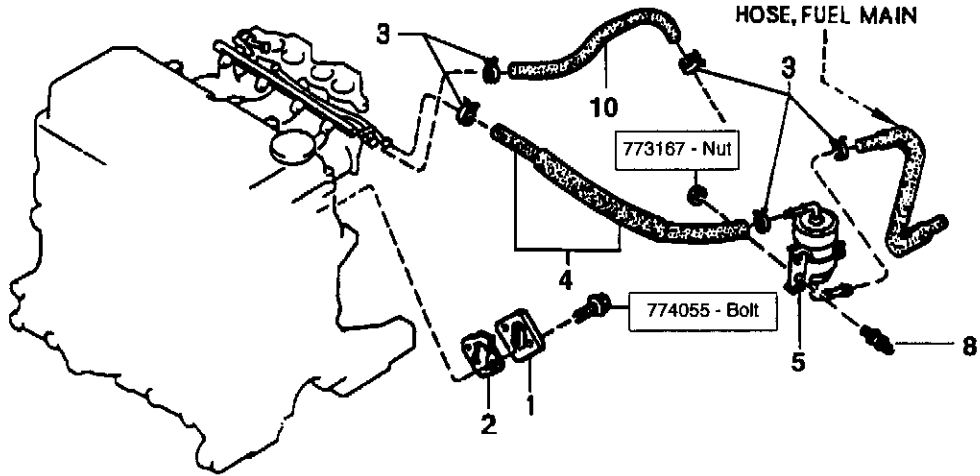

FUEL SYSTEM

FUEL SYSTEM

<i>REF.</i>	<i>PART NAME</i>	<i>PART NO.</i>	<i>QTY</i>
1	Cover-Blind	124009	1
2	Gasket-Fuel Pump	134008	1
3	Clip	133015	1
4	Hose Assembly-Fuel EGI	133826	1
5	Filter Assembly-Fuel	133016	1
6	Canister	133017	1
7	Bracket-Canister	133018	1
8	Rubber-Mounting	133026	2
9	Tube-Vacuum, Canister	134006	1
10	Fuel Return Hose	421732	1
11	Fuel Vapour Line	133827	1