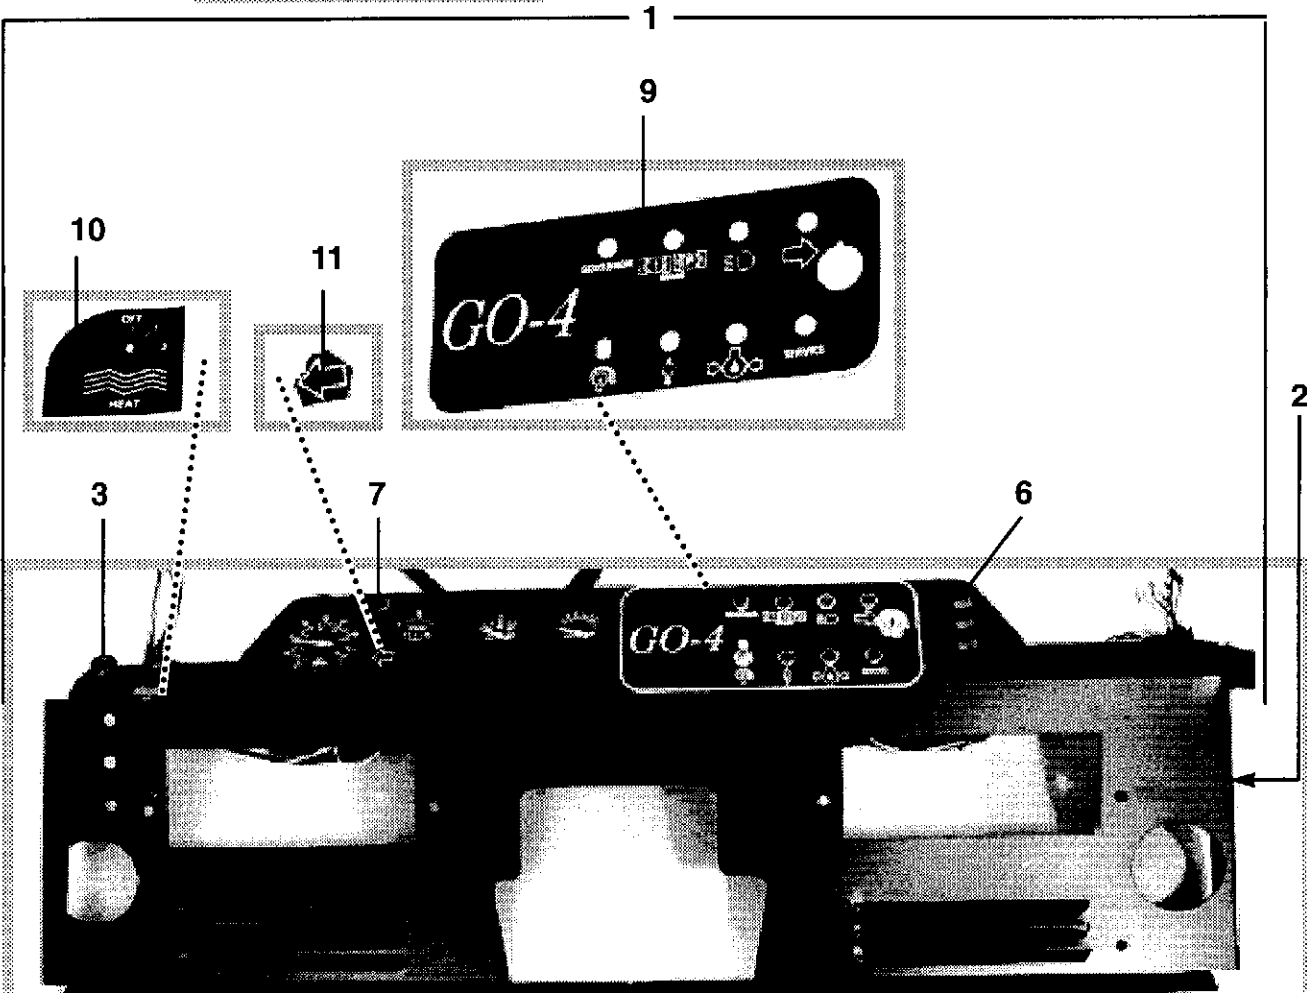

DASH & WIRING HARNESS

771036 -
1/4 Flange
Locknut

771878 -
1/4 x 20
U Nut

771698 - 1/4 x 1/2
Panhead Screw

771685 - #8 x 3/8
Tapping Screw

DASH & WIRING HARNESS

<i>REF.</i>	<i>PART NAME</i>	<i>PART NO.</i>	<i>QTY</i>
1	Dash Assembly	559000	1
2	Panel-Dash Instrument	533723	1
3	Heater-2 Speed Switch	660023	1
4	Red Light-Dash	662043	5
5	Blue Light-Dash	662044	1
6	Illuminated Locker Switch	662836	3
7	Green Light-Dash	662045	2
8	Push/Pull Switch	663383	1
9	Decal-Dash	694002	1
10	Decal-Heater Switch	694003	1
11	Decal-Turn Signal LH	694004	1
12	Adjustable Defroster Vent	610009	2
13	Panel-Dash Inspection	534010	2