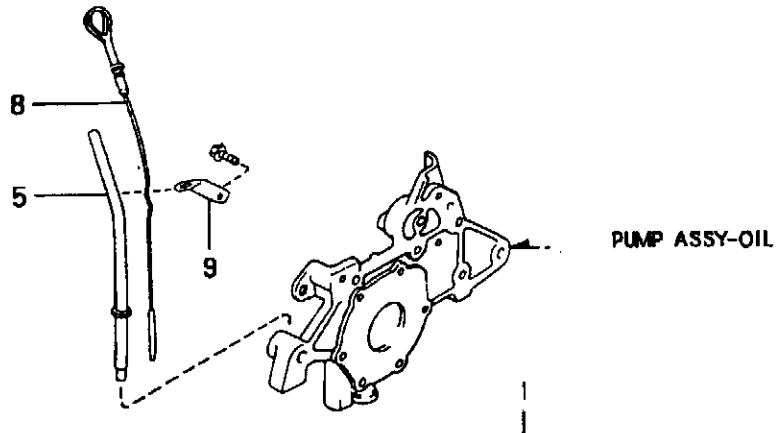

CYLINDER BLOCK

CYLINDER BLOCK

<i>REF.</i>	<i>PART NAME</i>	<i>PART NO.</i>	<i>Q'TY</i>
1	Block Assembly-Cylinder	104014	1
2	Plug-Oil Control	104015	1
3	Pin-Tubular	104016	2
5	Joint-Oil Filter	104017	1
6	Blind Plug	104018	2
7	Bolt-C.Shaft Cap	104019	10
8	Gage Assembly-Oil Level	104020	1
9	Bracket-Oil Level Gage	104021	1
10	Frost Plug	104022	3
11	Frost Plug	104023	2
13	Sleeve Mount	104025	1