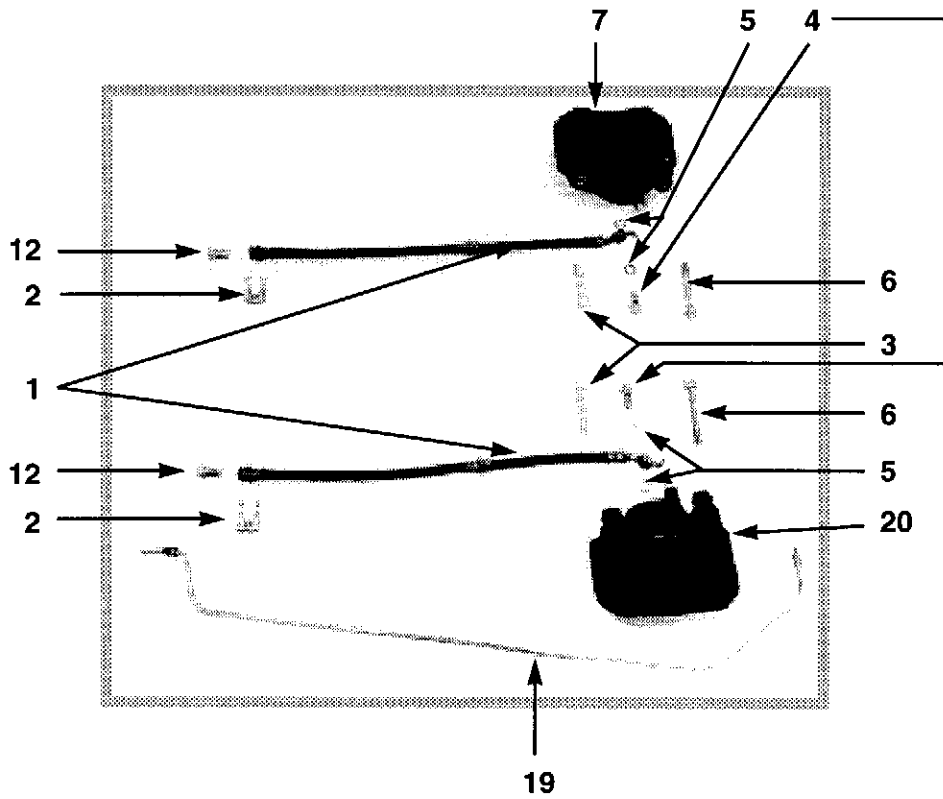

BRAKE SYSTEM

BRAKE SYSTEM

REF.	PART NAME	PART NO.	QTY
1	Hose-Flexible	430938	3
2	Clip-Flexible Hose	430936	3
3	Bolt-Caliper Brake	430760	3
4	Bolt-Connector	430937	3
5	Connector-Bolt Washer	430935	6
6	Bolt-Wheel Cylinder	430759	3
7	Caliper-R.H. Rear Brake	430761	2
8	Master Vacuum Assembly	431078	1
9	Main Brake Line	432130	1
10	Seal	433095	2
11	Spacer	433096	1
12	Adapter	432069	3
13	Front Brake Line-40"	432132	1
14	Momentary Switch	661021	1
15	Brake Arm	433802	1
16	Rubber Brake Pedal	432374	1
17	Right. Rear Brake Line-8"	432133	1
18	Tees (Hydraulic Brake)	431076	1
19	Rear Cross Brake Line 36"	432131	1
20	Caliper-LH Brake	430762	1
21	Vacuum Hose <i>(not illustrated)</i>	431733	1
22	Clip-Vacuum Hose <i>(not illustrated)</i>	770926	2