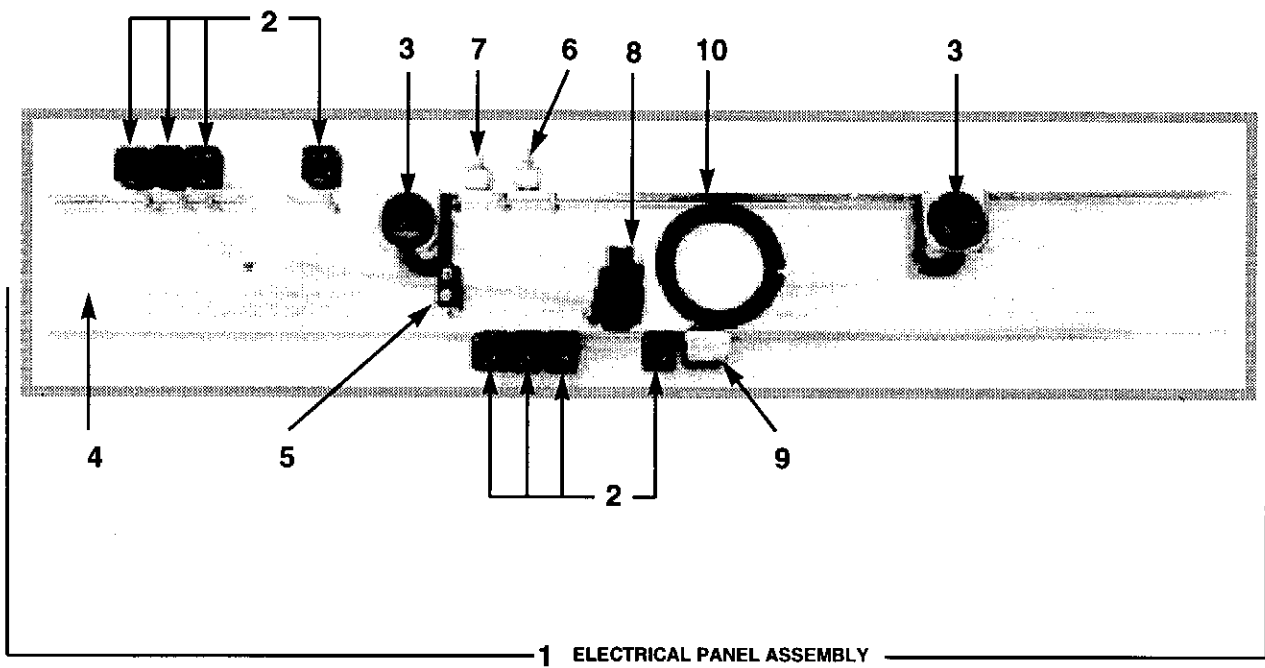

ELECTRICAL PANEL ASSEMBLY

ELECTRICAL PANEL ASSEMBLY

<i>REF.</i>	<i>PART NAME</i>	<i>PART NO.</i>	<i>Q'TY</i>
1	Electrical Panel Assembly	679000	1
2	Relay-4 Plug	661752	8
3	Radiator Bracket-Upper	153798	2
4	Electrical Panel	533779	1
5	50 Amp Circuit Breaker	662227	1
6	20 Amp Circuit Breaker	662916	1
7	15 Amp Circuit Breaker	662915	1
8	Fuel Pump Switch	663335	1
9	Fuel Pump Relay	663638	1
10	Edge Protector	684019	1