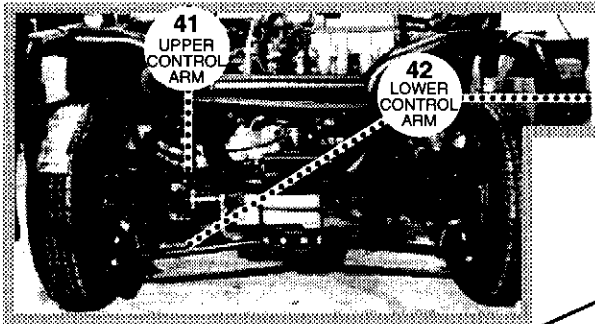

REAR SUSPENSION

REAR SUSPENSION

<i>REF.</i>	<i>PART NAME</i>	<i>PART NO.</i>	<i>QTY</i>
1	Rear Suspension Assembly	289001	1
2	Hub-LH Rear Assembly	289005	1
3	Hub-RH Rear Assembly	289004	1
4	LH Wheel Mount	283500	1
5	RH Wheel Mount	283499	1
6	Plate-Disc	430756	2
7	Hub-Drive Axle	280753	2
8	Bolt-Brake Disc	430757	8
9	Bearing-Drive Axle	280752	4
10	Seal-Oil Outer	280755	2
11	Seal-Oil Inner	280754	2
12	Spacer-Bearing	280788	2
13	Lower Control Arm	284005	2
14	Centre Control Arm Mount	282784	2
15	Inner Control Arm	282802	8
16	Rubber Bushing, Control Arm	282709	8
17	Upper Control Arm	284006	2
18	Coilover Spring	282274	2
19	Shock Absorber	282177	2
20	Retainer	282179	2
21	Upper Coil Spring Retainer	283258	2
22	Coil Spring Retainer	282661	2
23	Cam Sleeve	282178	2