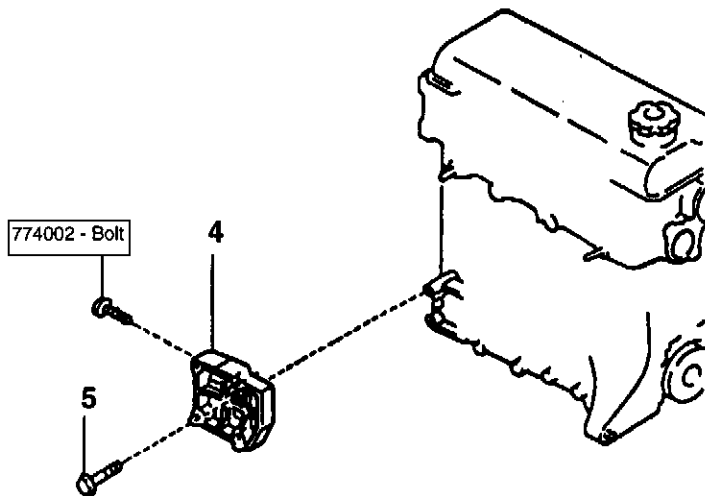

AIR CONDITIONER — Bracket, Pulley & Belt

AIR CONDITIONER — Bracket, Pulley & Belt

<i>REF.</i>	<i>PART NAME</i>	<i>PART NO.</i>	<i>Q'TY</i>
1	A/C Idle Pulley	613493	1
2	Shaft-Idle Pulley	613494	1
3	Bolt-A/C Idle Pulley	613168	1
4	Bracket-A/C Pulley	613495	1
5	Bolt-A/C Compressor Mount, Block	610449	1
6	Bracket-Idle Pulley	154026	1
7	Collar	154023	1
8	Belt-A/C <i>(not shown)</i>	613893	1