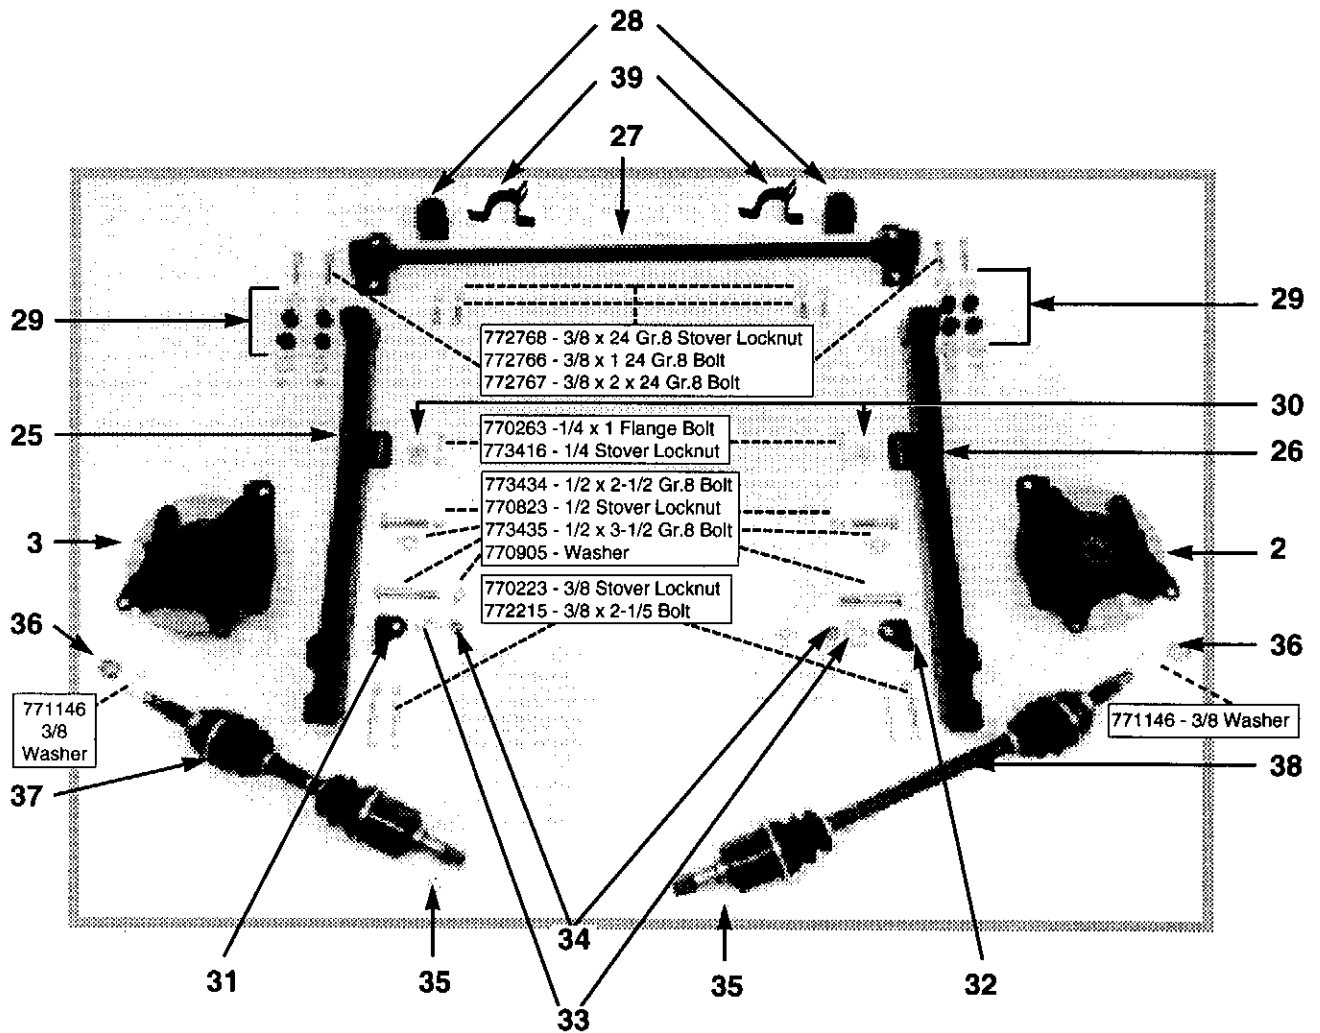

REAR SUSPENSION

REAR SUSPENSION

<i>REF.</i>	<i>PART NAME</i>	<i>PART NO.</i>	<i>QTY</i>
25	LH Suspension Arm	283882	1
26	RH Suspension Arm	283883	1
27	Torsion Bar	283599	1
28	Rubber Torsion Bushing	282729	2
29	Rubber Bushing Kit	282728	4
30	Pulley	583873	2
31	LH Cable Bracket	442887	1
32	RH Cable Bracket	442888	1
33	Pulley-Emergency Brake	442868	2
34	Bushing-Pulley	442867	2
35	Clip	250747	2
36	Locknut with Washer	280751	2
37	LH Drive Shaft	250745	1
38	RH Drive Shaft	250744	1
39	Clamp-Torsion Bar	283683	2
40	Rear Shock Assembly	289000	2
41	Upper Control Arm Assembly	289002	2
42	Lower Control Arm Assembly	289003	2