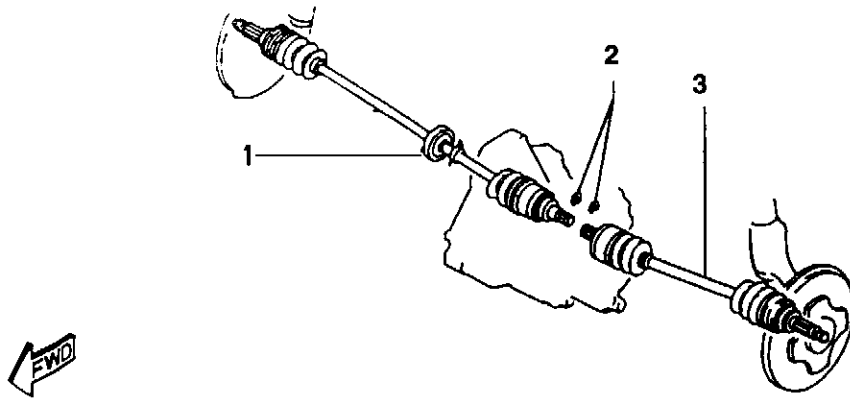

REAR SUSPENSION

<i>REF.</i>	<i>PART NAME</i>	<i>PART NO.</i>	<i>QTY</i>
25	LH Suspension Arm	283882	1
26	RH Suspension Arm	283883	1
27	Torsion Bar	283599	1
28	Rubber Torsion Bushing	282729	2
29	Rubber Bushing Kit	282728	4
30	Pulley	583873	2
31	LH Cable Bracket	442887	1
32	RH Cable Bracket	442888	1
33	Pulley-Emergency Brake	442868	2
34	Bushing-Pulley	442867	2
35	Clip	250747	2
36	Locknut with Washer	280751	2
37	LH Drive Shaft	250745	1
38	RH Drive Shaft	250744	1
39	Clamp-Torsion Bar	283683	2
40	Rear Shock Assembly	289000	2
41	Upper Control Arm Assembly	289002	2
42	Lower Control Arm Assembly	289003	2

DRIVE SHAFTS