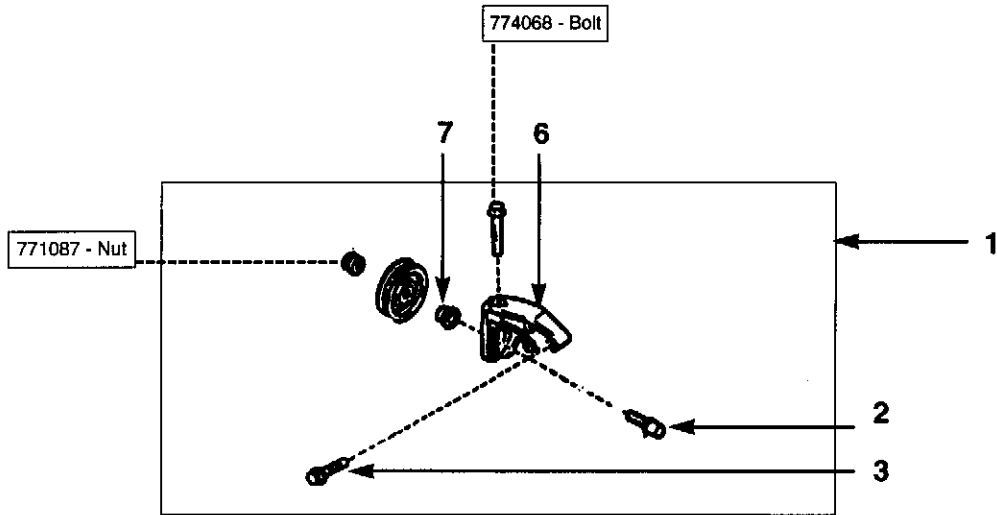

AIR CONDITIONER — Bracket, Pulley & Belt

AIR CONDITIONER — Bracket, Pulley & Belt

<i>REF.</i>	<i>PART NAME</i>	<i>PART NO.</i>	<i>Q'TY</i>
1	A/C Idle Pulley	613493	1
2	Shaft-Idle Pulley	613494	1
3	Bolt-A/C Idle Pulley	613168	1
4	Bracket-A/C Pulley	613495	1
5	Bolt-A/C Compressor Mount, Block	610449	1
6	Bracket-Idle Pulley	154026	1
7	Collar	154023	1
8	Belt-A/C <i>(not shown)</i>	613893	1