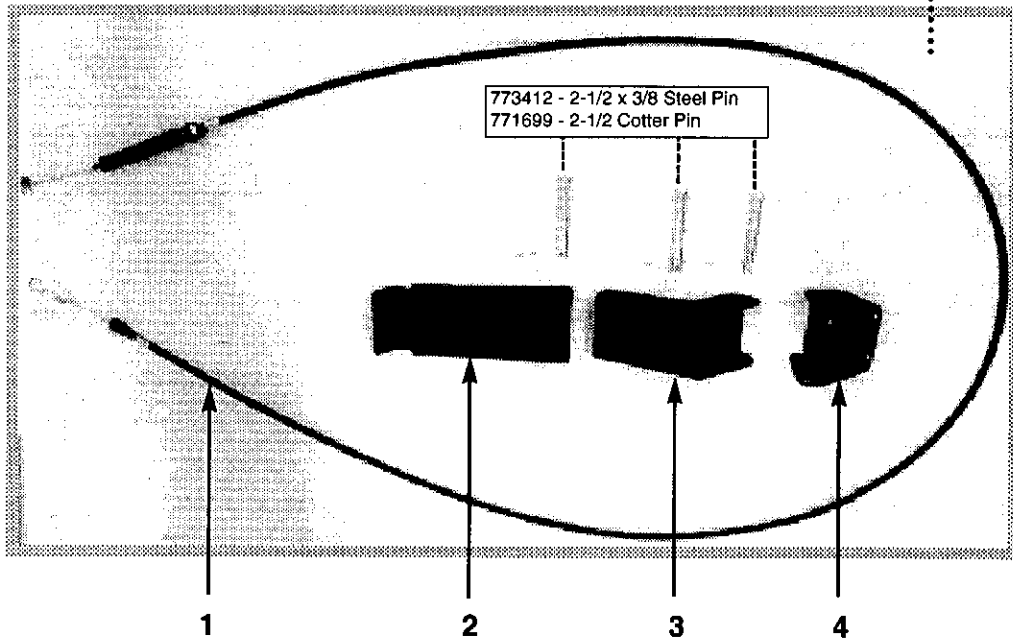

ACCELERATOR

ACCELERATOR

<i>REF.</i>	<i>PART NAME</i>	<i>PART NO.</i>	<i>QTY</i>
1	Throttle Cable	413538	1
2	Pedal-Accelerator	413575	1
3	Arm-Accelerator	413576	1
4	Mount-Accelerator	413577	1