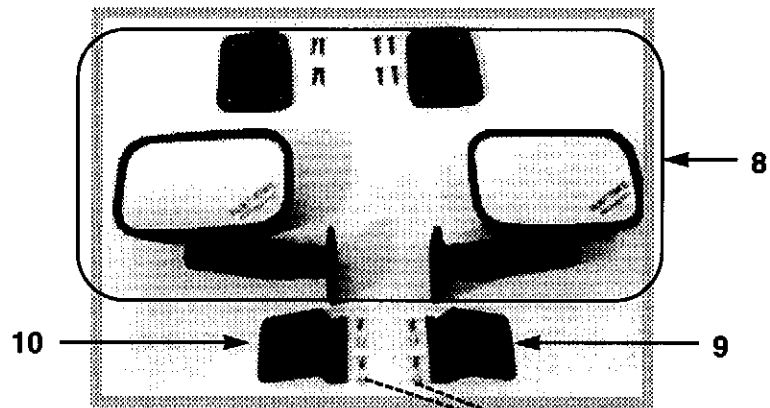

WINDOWS

774034 - 1/2 SS Screw
771036 - 1/4 Flange Locknut