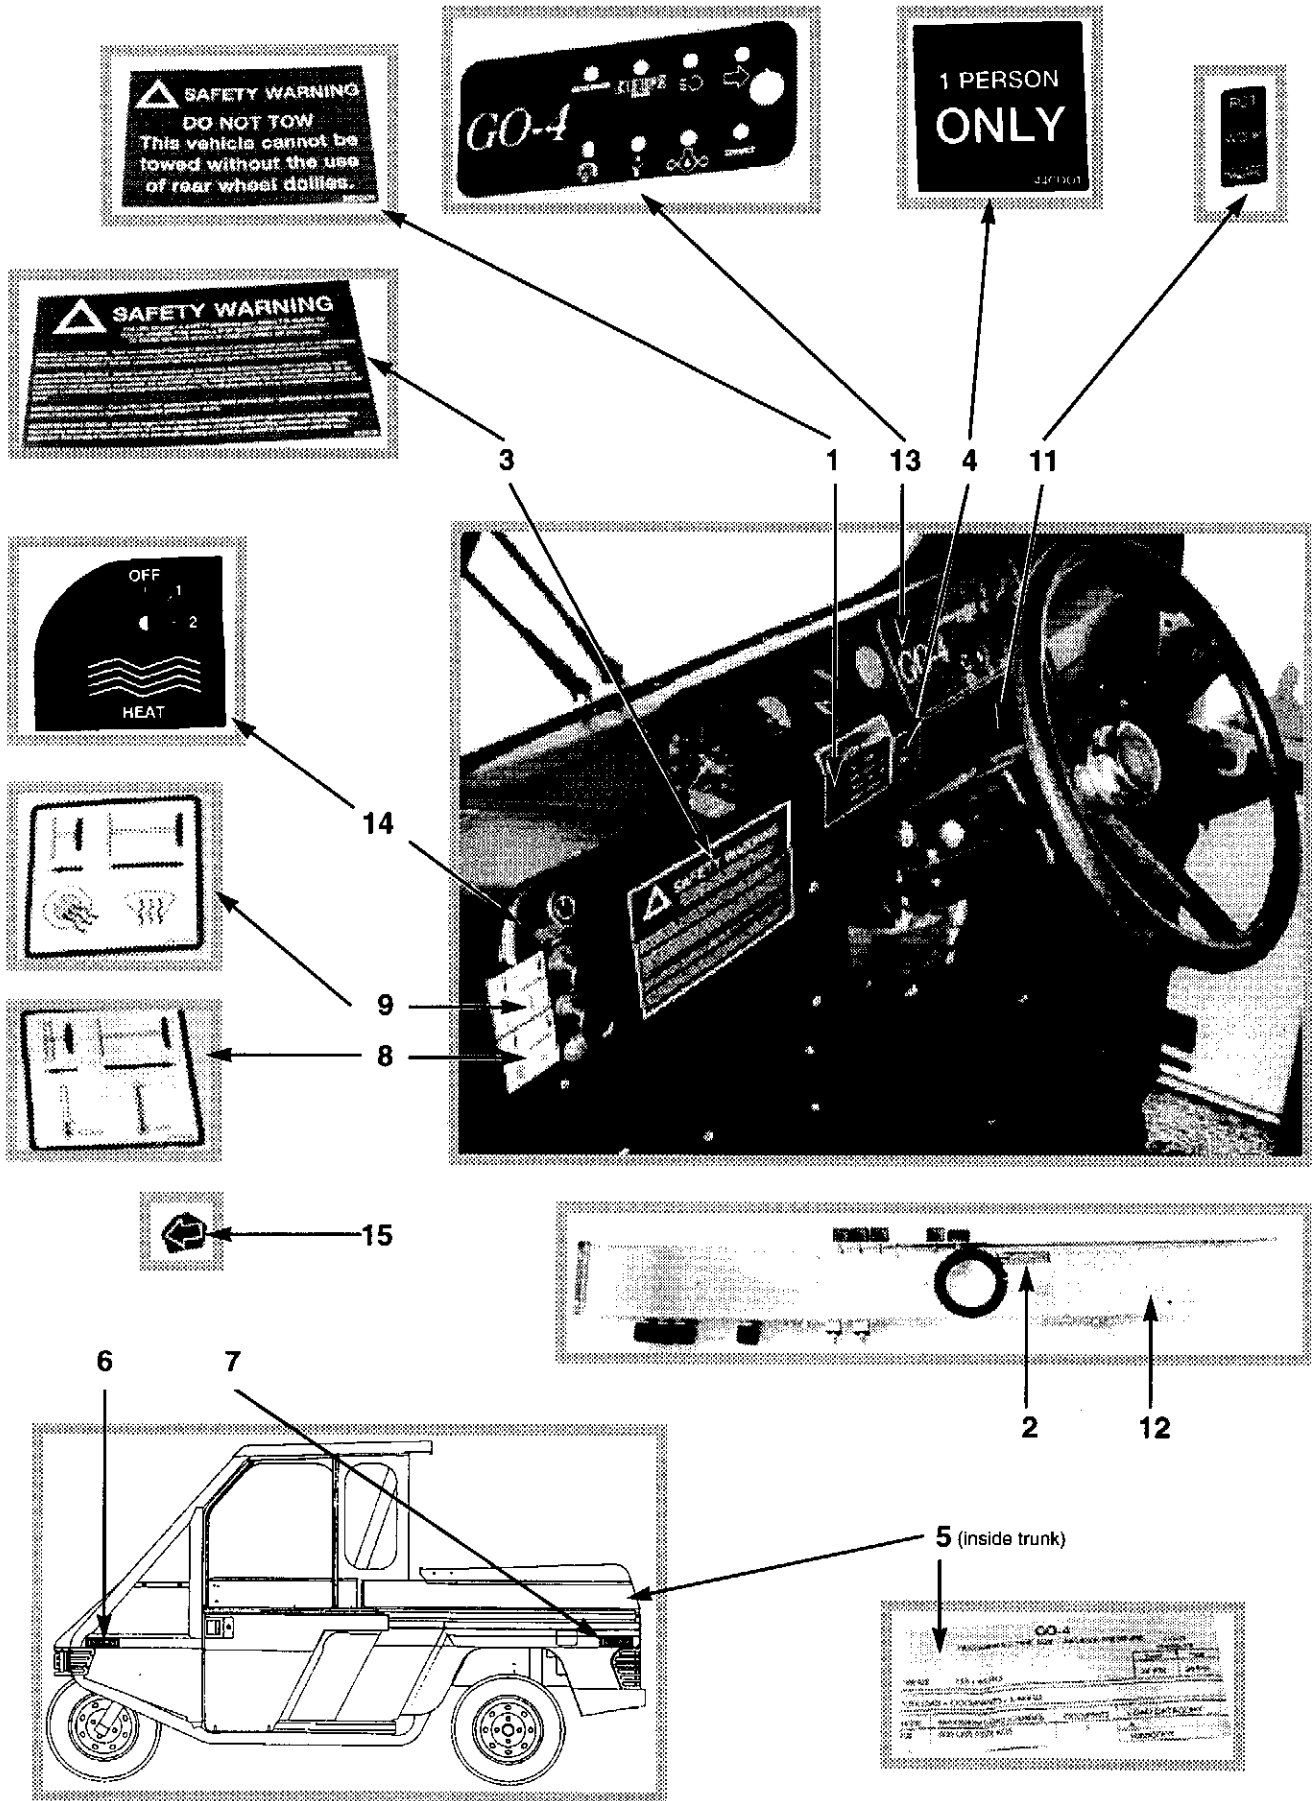

CAUTION PLATES

CAUTION PLATES

<i>REF.</i>	<i>PART NAME</i>	<i>PART NO.</i>	<i>QTY</i>
1	Safety Warning (4.25 x 3) Decal	690035	1
2	Warning (3.75 x 1) Decal	690036	1
3	Safety Warning (7.5 x 4.5) Decal	690037	1
4	1 Person Only Decal	690044	1
5	Tire Pressure Decal	691050	1
6	Reflective Tape-Amber	691755	2
7	Reflective Tape-Red	691754	2
8	Heater Defrost Control Decal	692062	1
9	Temperature Control Decal	692065	1
11	Rot, Work Hazard	692850	1
12	Decal-Emission Control, 1966	694001	1
13	Decal-Dash	694002	1
14	Decal-Heater Switch	694003	1
15	Decal-Turn Signal, LH	694004	1