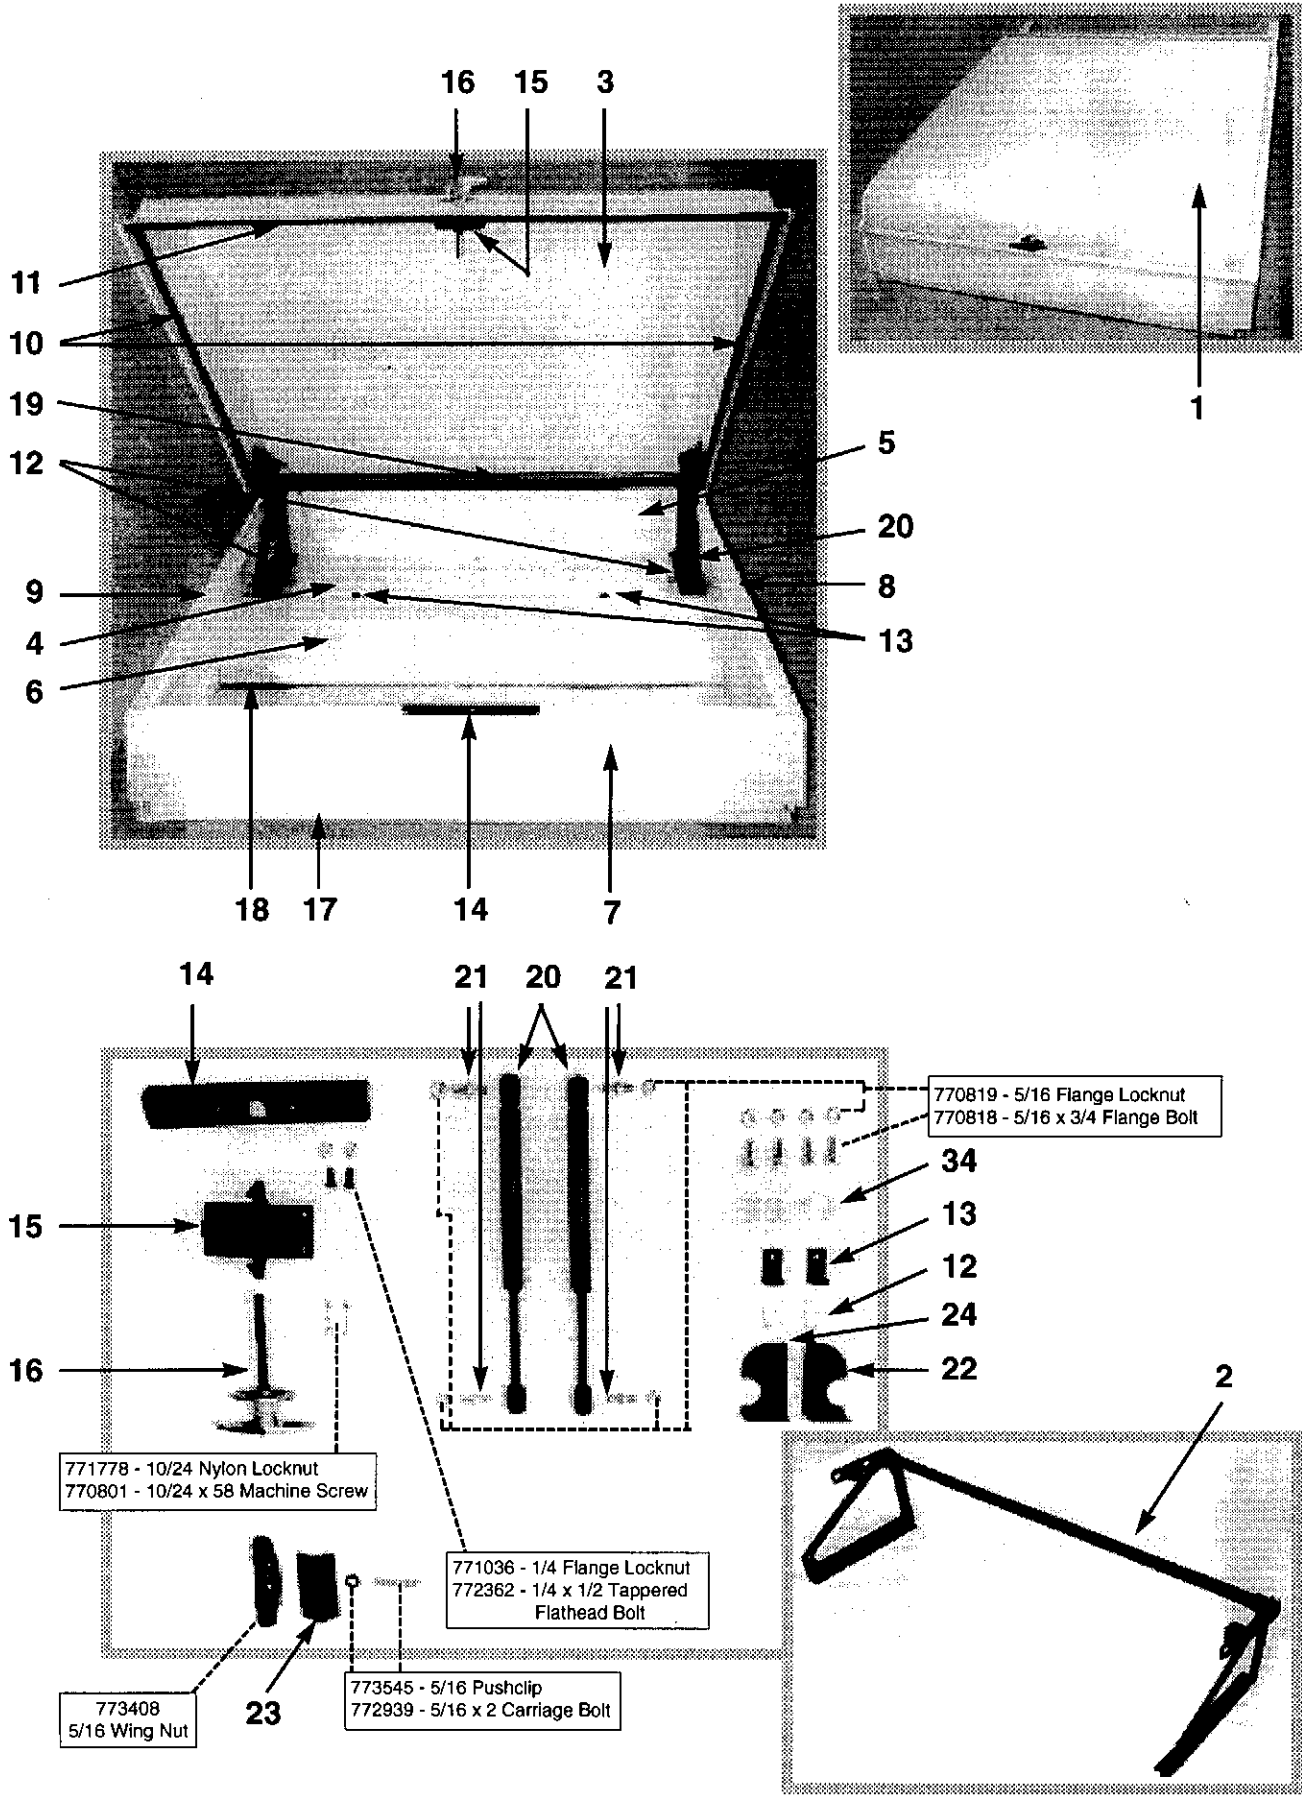

UPPER TRUNK ASSEMBLY

UPPER TRUNK ASSEMBLY

<i>REF.</i>	<i>PART NAME</i>	<i>PART NO.</i>	<i>QTY</i>
1	Upper Trunk Assembly	629001	1
2	Hinge-Upper Trunk	624003	1
3	Lid- Upper Trunk	624001	1
4	Panel-Engine Inspection	624009	1
5	Panel-Upper Trunk Front	624006	1
6	Panel-Trunk Floor	624008	1
7	Panel-Upper Trunk, Rear	623504	1
8	Panel-Trunk, RH Side	623818	1
9	Panel-Upper Trunk, LH Side	623817	1
10	Seal-Upper Trunk Lid, Side	684014	2
11	Seal-Upper Trunk Rear Lid	684012	1
12	Hinge-Engine Inspection Panel	624017	1
13	Latch-Engine Inspection Panel	624016	2
14	Trunk Lid Striker	623197	1
15	Latch, Trunk Lid	621019	1
16	T-Handle, Trunk	621052	1
17	Seal-Upper Trunk, Lower Panel	684004	1
18	Seal-Upper Trunk, Floor	684020	1
19	Seal-Upper Trunk, Front Panel & Lid	684013	1
20	Gas Prop	621007	2
21	Ball Stud	621008	4
22	Trunk Hinge, Filler Panel, LH	624011	1
23	Trunk Retainer	623498	1
24	Trunk Hinge Filler Panel, RH	624012	1
34	Bushing-Plastic	621469	2