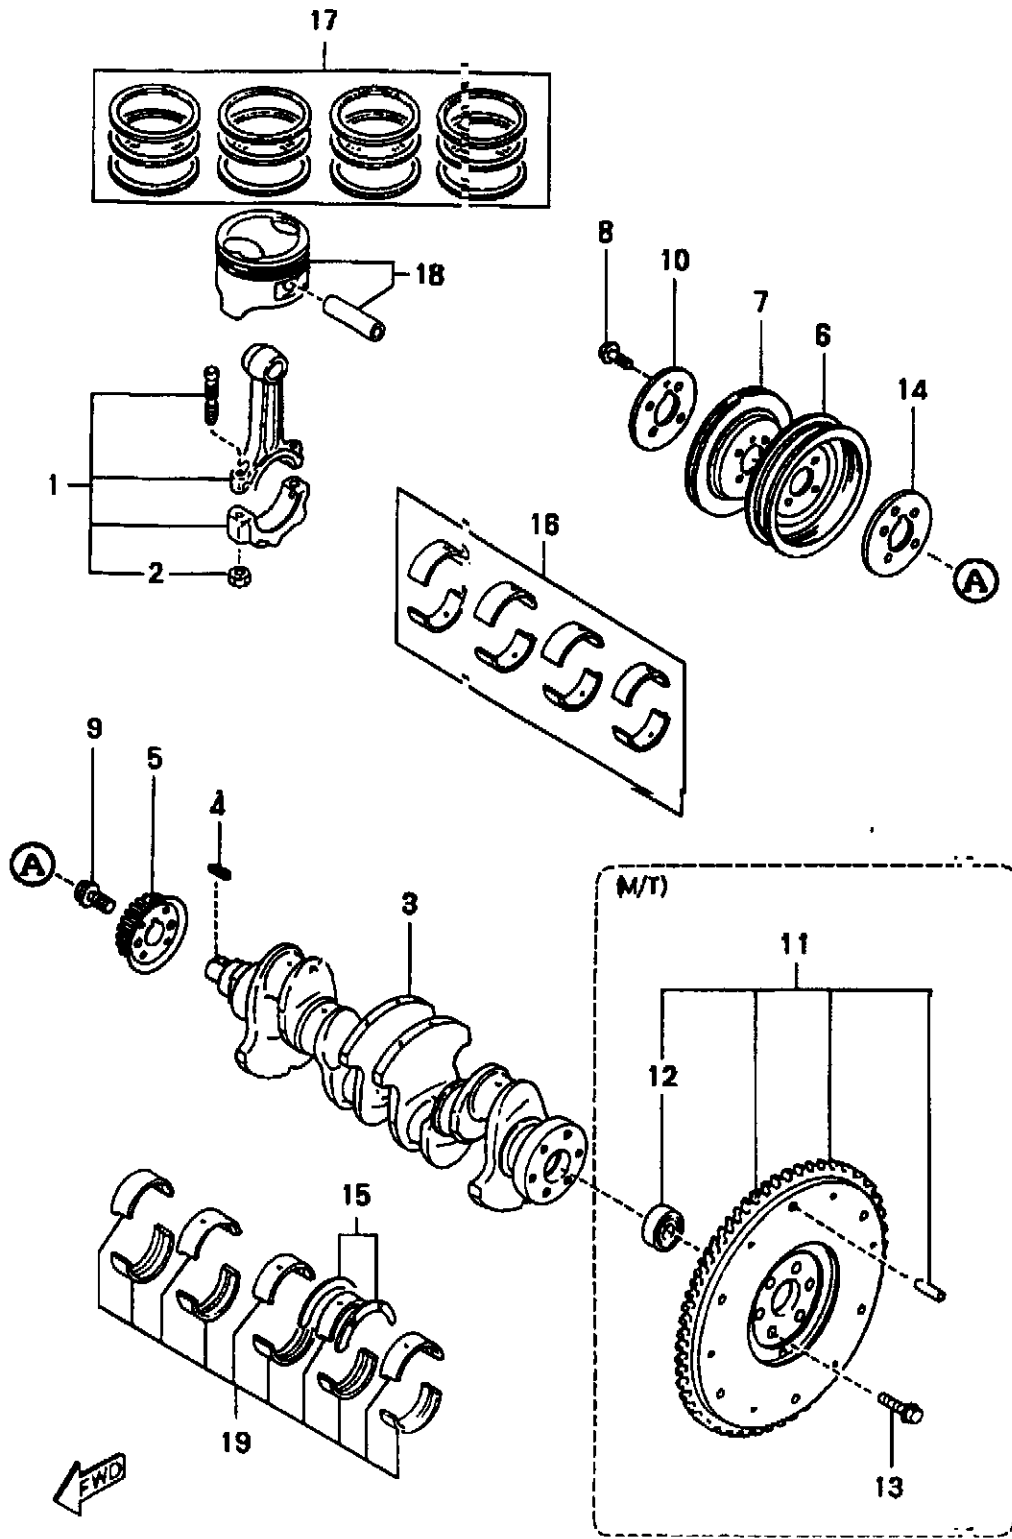

PISTON, CRANKSHAFT & FLYWHEEL

PISTON, CRANKSHAFT & FLYWHEEL

<i>REF.</i>	<i>PART NAME</i>	<i>PART NO.</i>	<i>QTY</i>
1	Rod Assembly-Connecting	114000	4
2	Nut-Connecting Rod Cap	114001	8
3	Crankshaft	114002	1
4	Key-Crankshaft	114003	1
5	Pulley-T.Belt	114004	1
6	Pulley, C. Shaft	114005	1
7	Pulley, C. Shaft	114006	1
8	Bolt	114007	4
9	Bolt-Pulley Lock	114008	1
10	Plate	114009	1
11	Flywheel Assembly	114010	1
12	Bearing-Pilot	114011	1
13	Bolt-Flywheel Lock	114012	6
14	Pulley Assembly C.S.	114013	1
15	Metal Set-Thrust	114014	1
16	Metal Set- Conrod	114015	1
17	Ring Set-Piston	114016	1