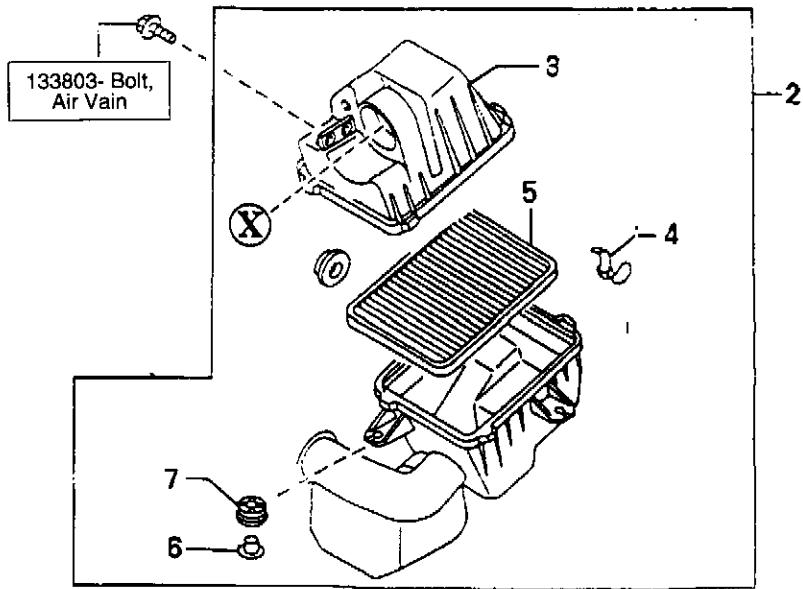

AIR CLEANER

AIR CLEANER

<i>REF.</i>	<i>PART NAME</i>	<i>PART NO.</i>	<i>QTY</i>
2	Cleaner-Air	133020	1
3	Cover-Air Cleaner	134035	1
4	Clip	134036	4
5	Element-Air Cleaner	134037	1
8	Hose-Air	133021	1
10	Pipe Assembly-Air Intake	133023	1
11	Sensor-Air Flow	133348	1
12	Joint-Rubber	133265	1