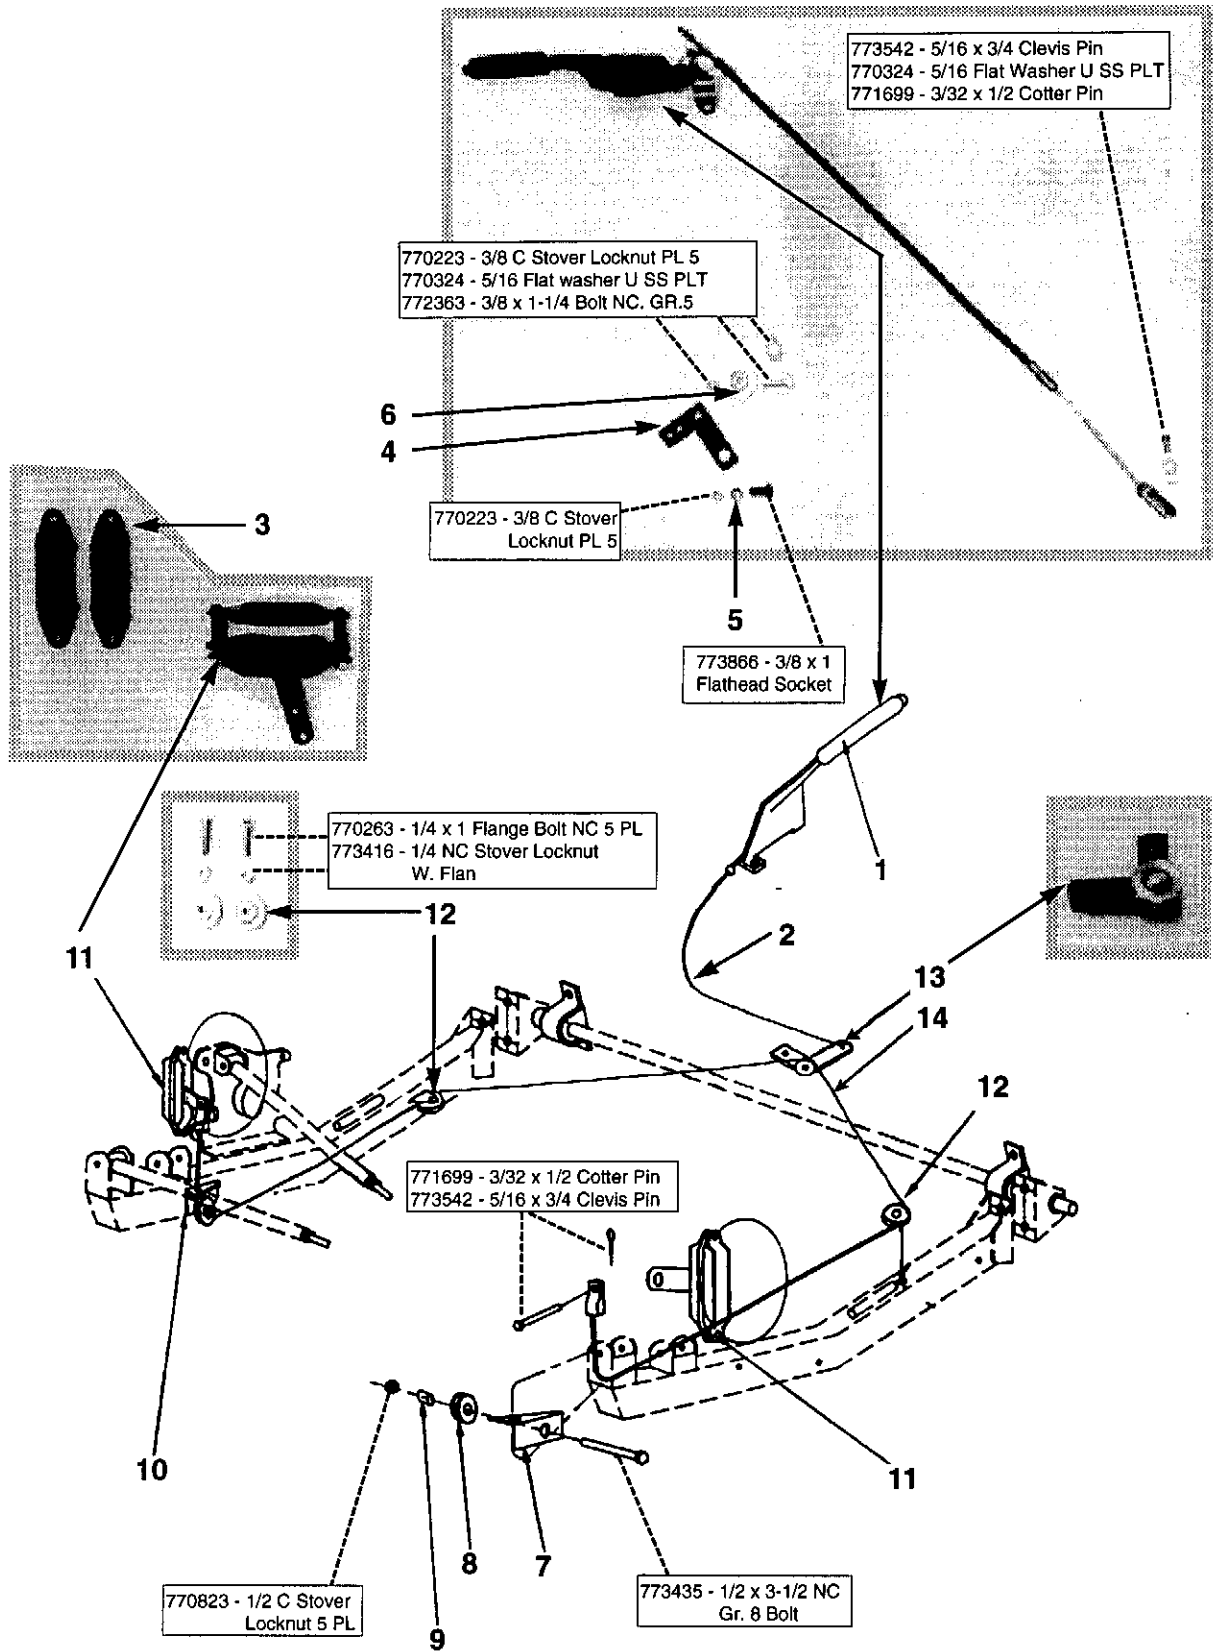

PARKING BRAKE

PARKING BRAKE

<i>REF.</i>	<i>PART NAME</i>	<i>PART NO.</i>	<i>QTY</i>
1	Lever-Park Brake	443097	1
2	Emergency Brake Cable	442569	1
3	Pad-Caliper Replacement (one pair)	443205	1
4	Park Brake Cable L Bracket	443681	1
5	Bushing-Park Brake Bracket	443777	1
6	Pulley-Roller	583688	1
7	RH Cable Bracket	442888	1
8	Pulley-Emergency Brake	442868	2
9	Bushing-Pulley	442867	2
10	LH Cable Bracket	442887	1
11	Brake Caliper-Parking	442605	2
12	Pulley	583873	2
13	Parking Brake Bracket Assembly	449000	1
14	Brake Cable L-R	442886	1