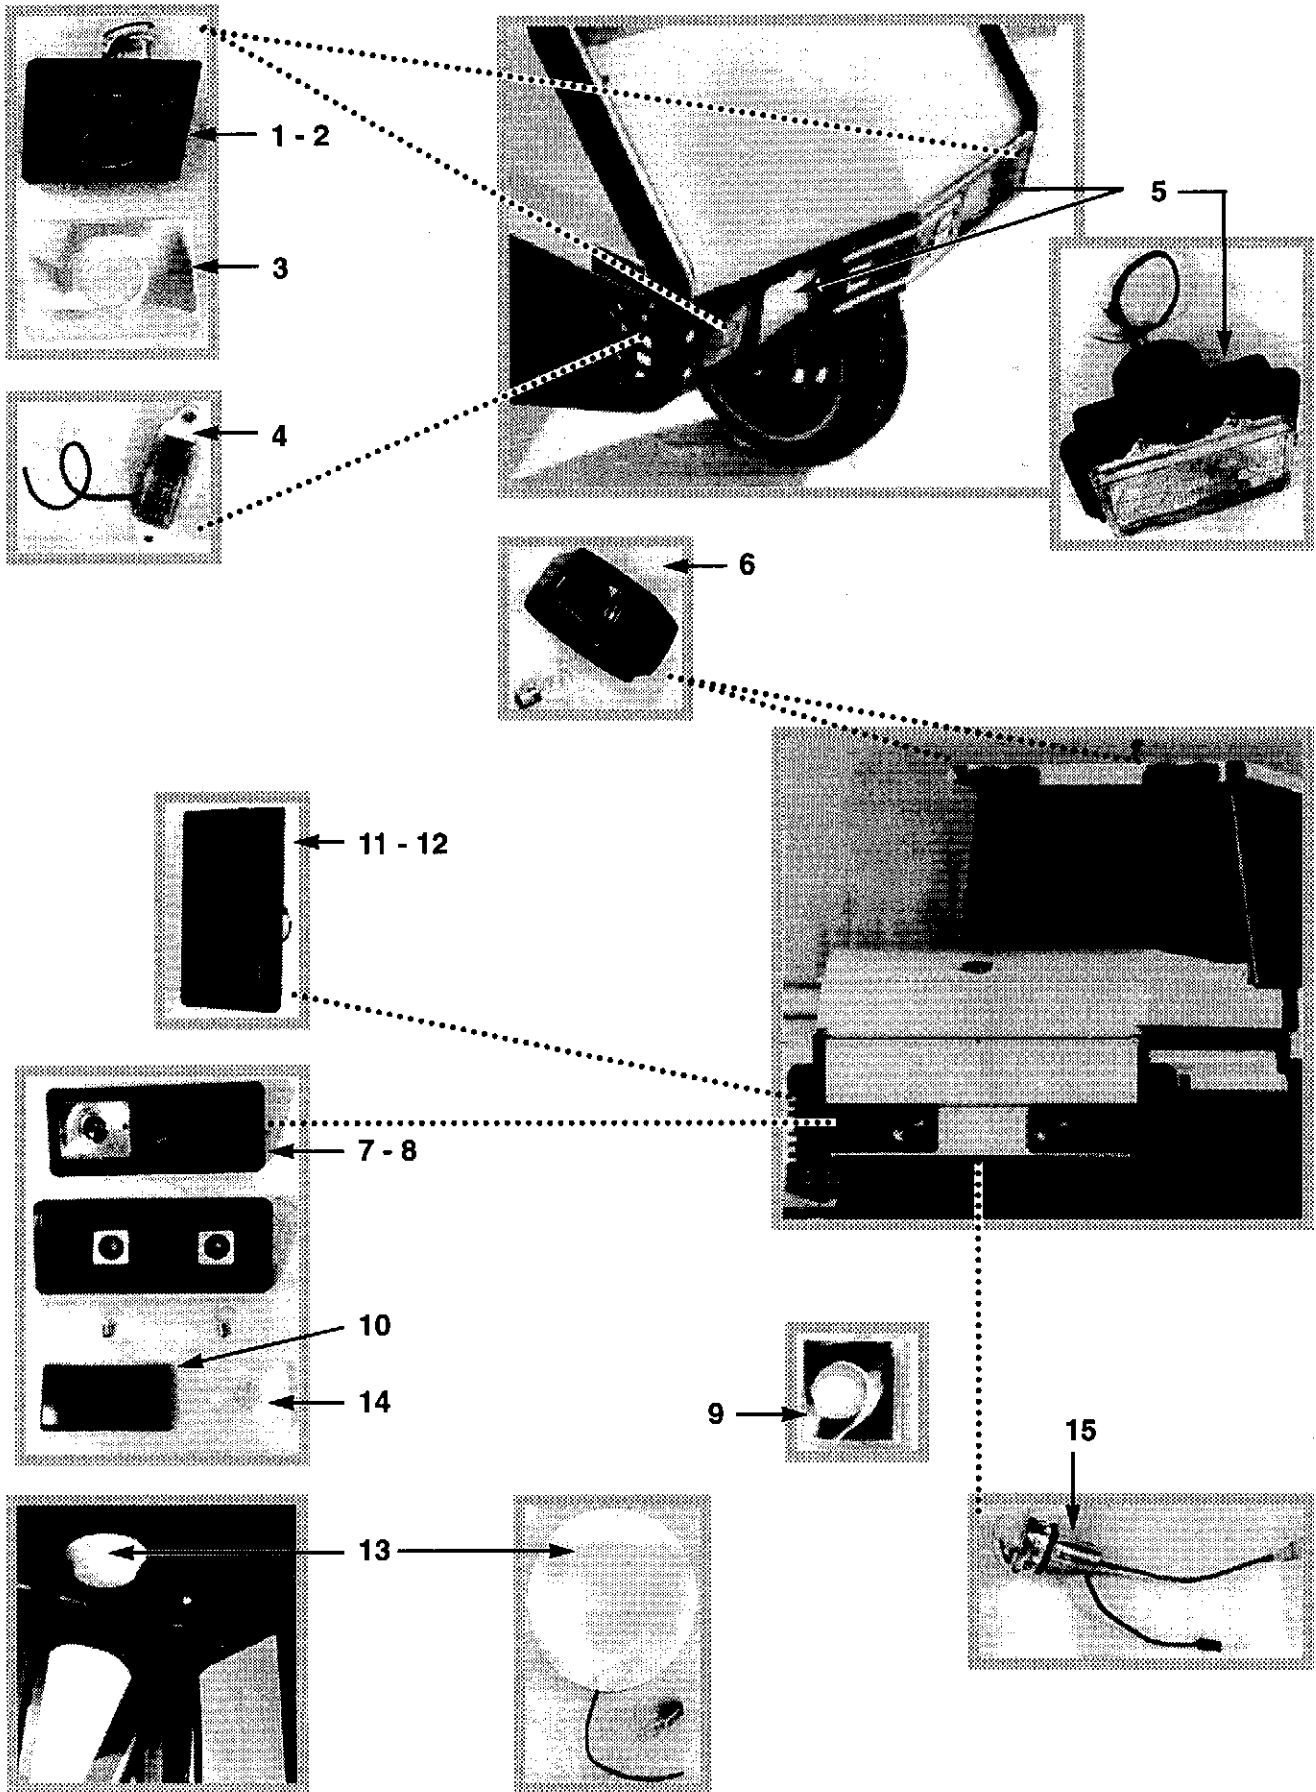

LIGHTING

LIGHTING

<i>REF.</i>	<i>PART NAME</i>	<i>PART NO.</i>	<i>QTY</i>
1	Signal Light Assembly-Front RH	519000	1
2	Signal Light Assembly-Front LH	519001	1
3	Turn Signal Retainer	513828	2
4	Light-Front Side Marker	514001	2
5	Headlight Assembly	510073	2
6	Clearance Light-Red	511029	4
7	Tail- light-Right Rear	513583	1
8	Tail- light-Left Rear	513584	1
9	Retainer-Rear Tail Light	514000	2
10	Red Taillight Cover	514002	2
11	Signal Light Assembly-Rear RH	519002	1
12	Signal Light Assembly-Rear LH	519003	1
13	Dome Light Assembly with Switch	510075	1
14	Clear Taillight Cover	514003	2
15	License Plate Lamp Assembly	519004	1