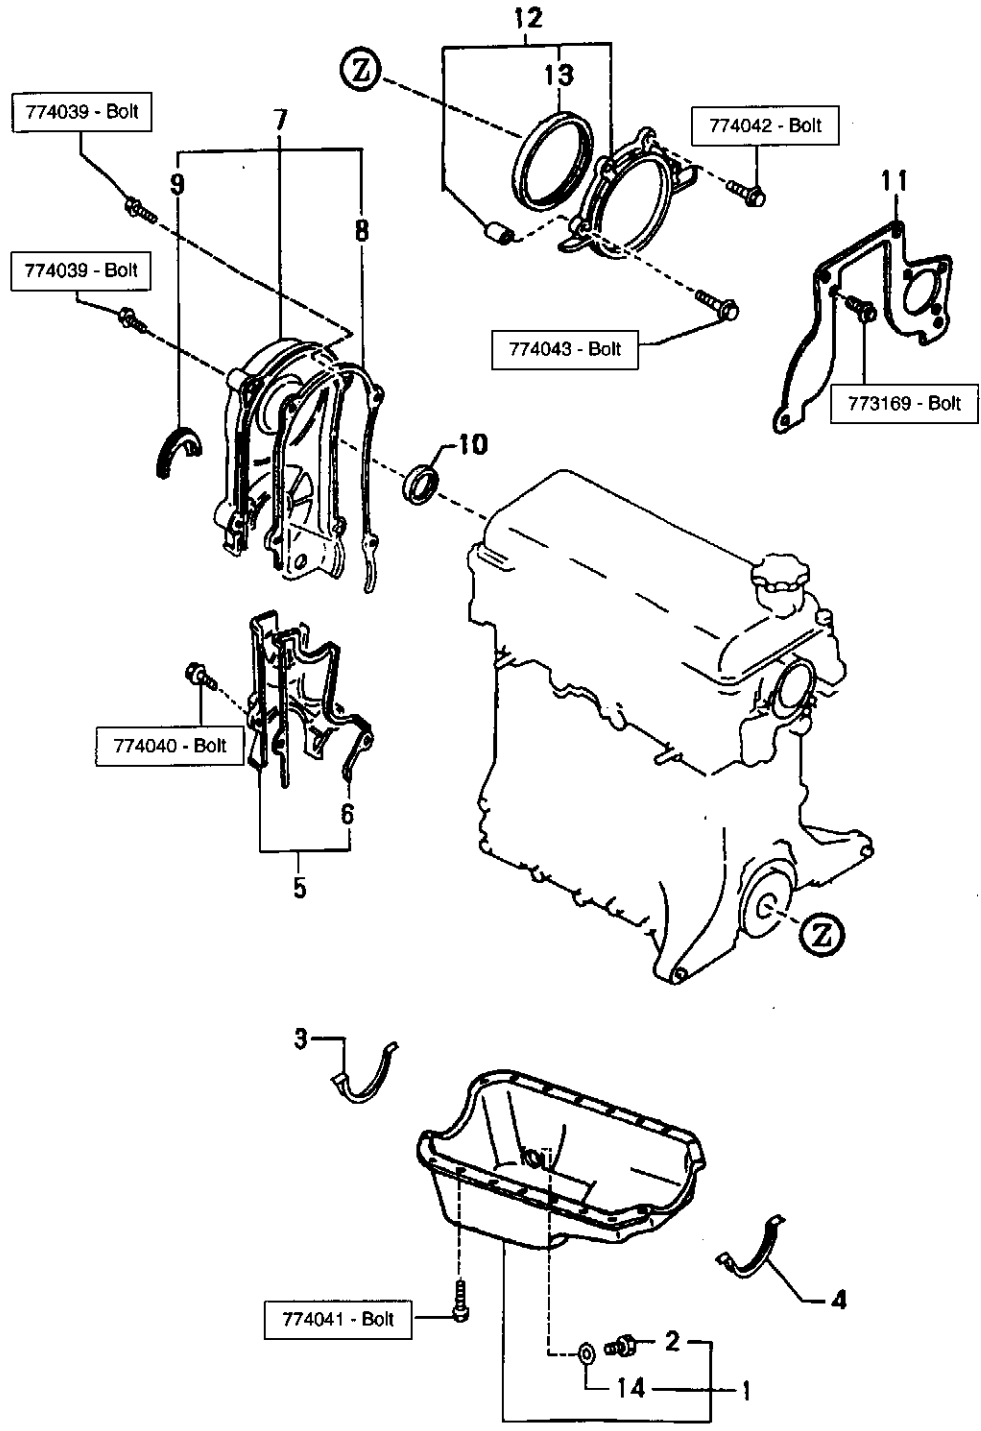

FRAME

FRAME

<i>REF.</i>	<i>PART NAME</i>	<i>PART NO.</i>	<i>QTY</i>
1	Frame	018021	1
2	Frame Extension	013782	2

OIL PAN & TIMING COVER

OIL PAN & TIMING COVER

<i>REF.</i>	<i>PART NAME</i>	<i>PART NO.</i>	<i>QTY</i>
1	Pan Assembly-Oil	104000	1
2	Plug	104001	1
3	Gasket-Oil Pan	104002	1
4	Gasket-Oil Pan	104003	1
5	Cover, Assembly, Lower	104004	1
6	Gasket-Cover, T, Belt	104005	1
7	Cover, Assembly, Upper	104006	1
8	Gasket-Cover, T, Belt	104007	1
9	Gasket	104008	1
10	Seal-Oil	104009	1
11	Plate-End	104010	1
12	Cover Assembly- Rear	104011	1
13	Seal-Oil	104012	1
14	Seal-Plug	104013	1