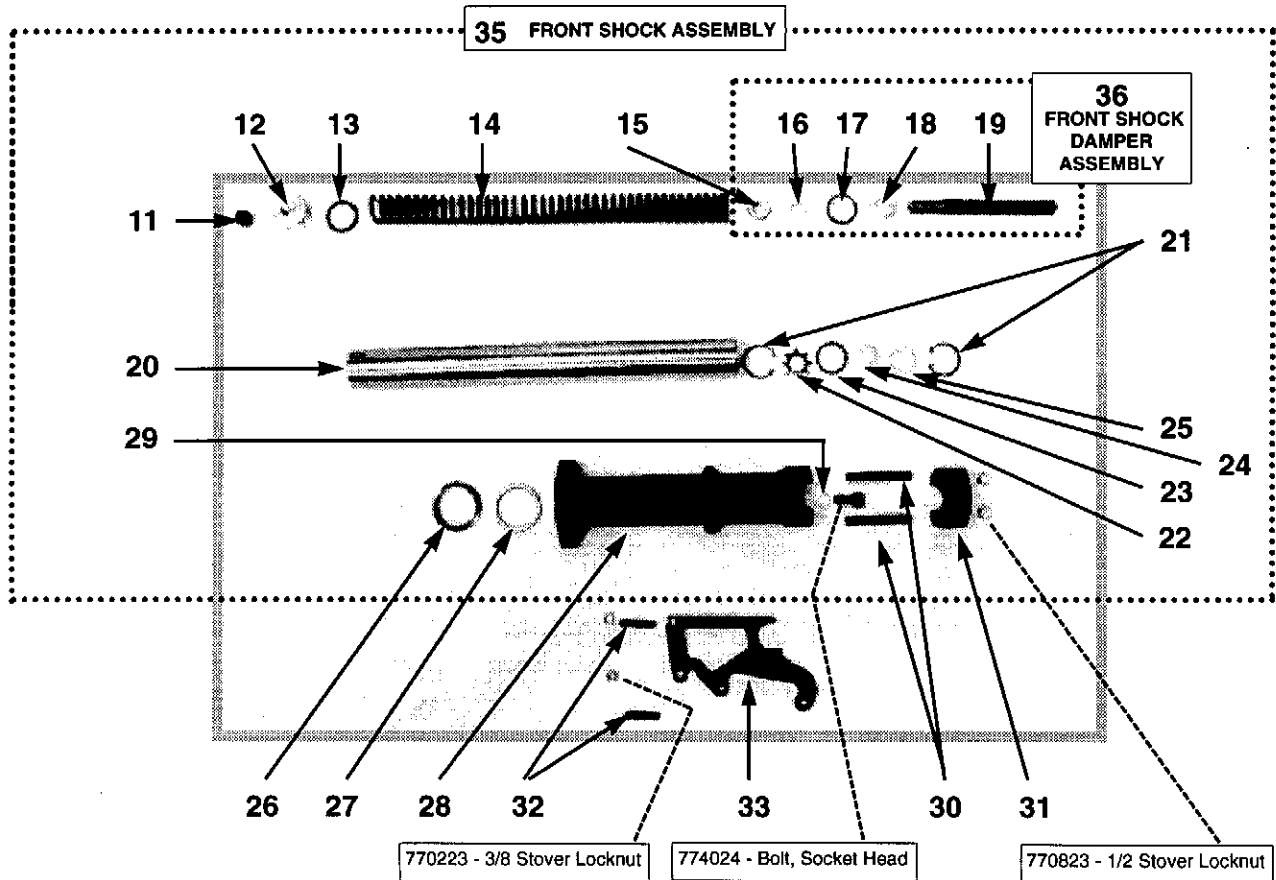

FRONT SUSPENSION

FRONT SUSPENSION

REF.	PART NAME	PART NO.	QTY
1	Front Fender Support	531273	1
2	Front Fender	534000	1
3	Front Axle	342254	1
4	Bearing	343224	4
5	Axle Sleeve, Inner	343221	1
6	Front Hub	343219	1
7	Bolt-Wheel	371079	4
8	Axle Sleeve, Outer	342253	1
9	Plate-Disc	430756	1
10	Front Wheel Assembly	349003	1
11	Filler Plug	343668	1
12	Cap, Strut	343598	1
13	O-Ring-Strut Cap	341488	1
14	Compression Spring	344012	1
15	Hex Nut Damper Tube	344009	1
16	Washer Front Shock Damper	344005	1
17	Piston Uni-Ring	343594	1
18	Front Shock Damper Piston	344004	1
19	Tube, Shock Damper	344011	1
20	Strut, Front Shock	344001	1
21	Snap Ring	344017	2
22	Star Washer	343630	1
23	O-Ring 220	344008	1
24	M2OL Washer	344007	1
25	Washer-Damper	343631	1
26	Rod Wiper	343595	1
27	Loaded U Cup	343593	1
28	Reservoir, Front Shock	342251	1
29	1/2 inch Copper Washer	344006	1
30	Stud, Axle Support,, Fork	341120	2
31	Support, Front Axle	344000	1
32	Stud, Caliper Mount	341116	2
33	Mount-Brake Caliper	432803	1
34	Front Fender Assembly	539000	1
35	Front Shock Assembly	349002	2
36	Front Shock Damper Assembly	349004	2