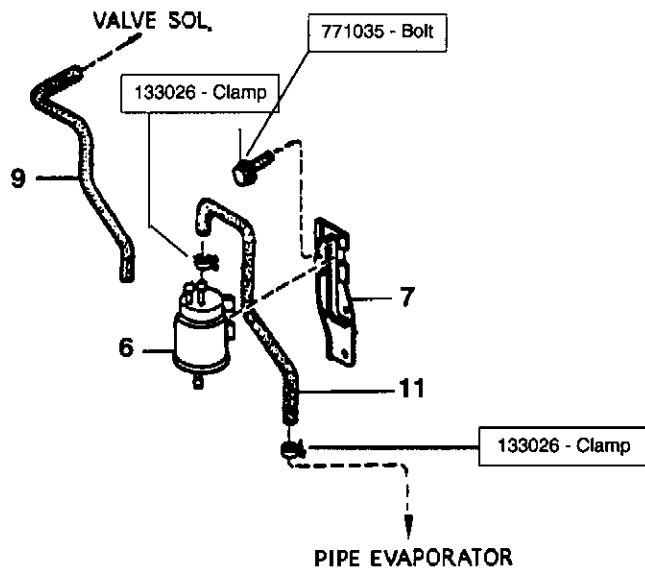

FUEL SYSTEM

FUEL SYSTEM

<i>REF.</i>	<i>PART NAME</i>	<i>PART NO.</i>	<i>QTY</i>
1	Cover-Blind	124009	1
2	Gasket-Fuel Pump	134008	1
3	Clip	133015	1
4	Hose Assembly-Fuel EGI	133826	1
5	Filter Assembly-Fuel	133016	1
6	Canister	133017	1
7	Bracket-Canister	133018	1
8	Rubber-Mounting	133026	2
9	Tube-Vacuum, Canister	134006	1
10	Fuel Return Hose	421732	1
11	Fuel Vapour Line	133827	1