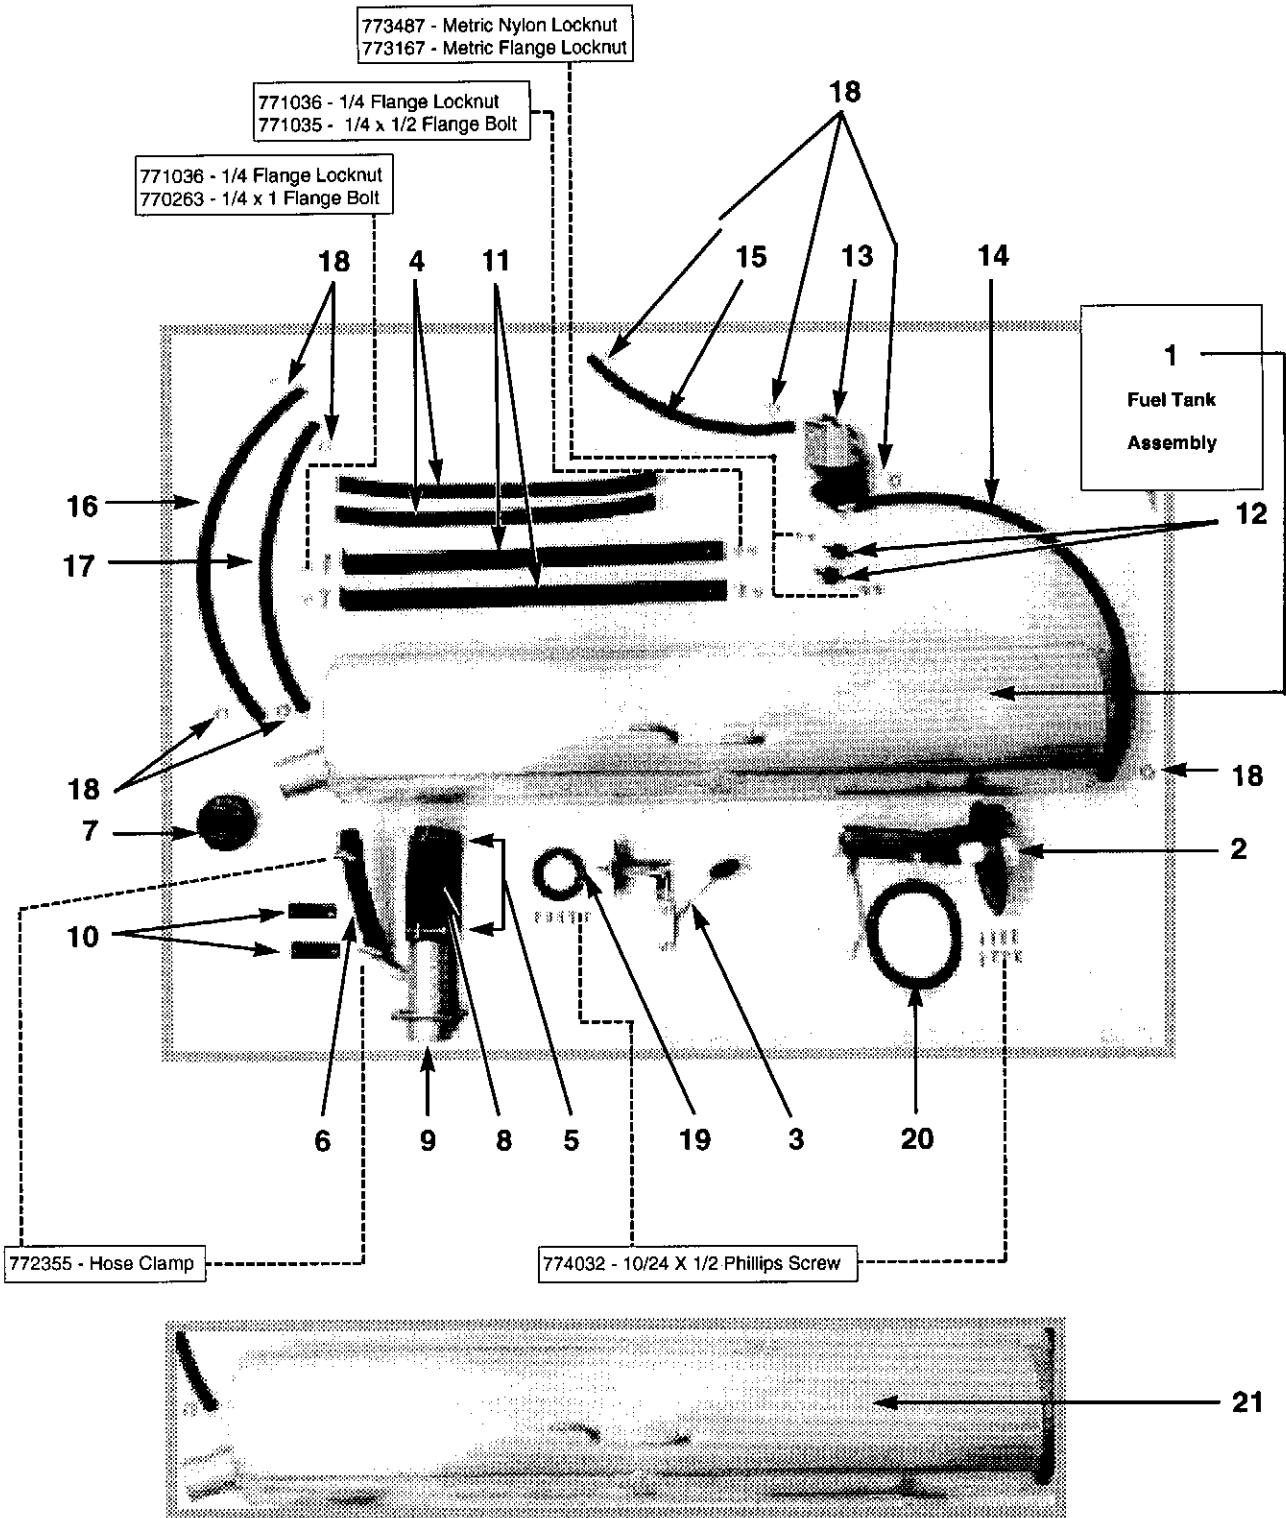

FUEL TANK & LINE

FUEL TANK & LINE

REF.	PART NAME	PART NO.	QTY
1	Fuel Tank Assembly	429000	1
2	Fuel Pump	423090	1
3	Fuel Level Sender	424004	1
4	Insulator Strap-17 inch	684005	2
5	Clamp-Filler Hose	423695	2
6	Hose-Fuel Overflow	424007	1
7	Cap-Filler	423131	1
8	Hose Joint	423298	1
9	Spout-Fuel Filler	424001	1
10	Gas Spout Support	424002	2
11	Strap-Gas Tank	423717	2
12	Rubber-Mounting	133026	2
13	Fuel Filter Assembly	423016	1
14	Fuel Line Hose-24 inch	424005	1
15	Fuel Line Hose-12 inch	423826	1
16	Fuel Line Hose-20 inch	423827	1
17	Fuel Line-16 1/4 inch	421732	1
18	Hose Clip	133015	8
19	Gasket-Fuel Sender	421924	1
20	Gasket-Fuel Pump	420255	1
21	Fuel Tank	423620	1
	Locking Fuel Cap <i>(not Shown)</i>	423010	1