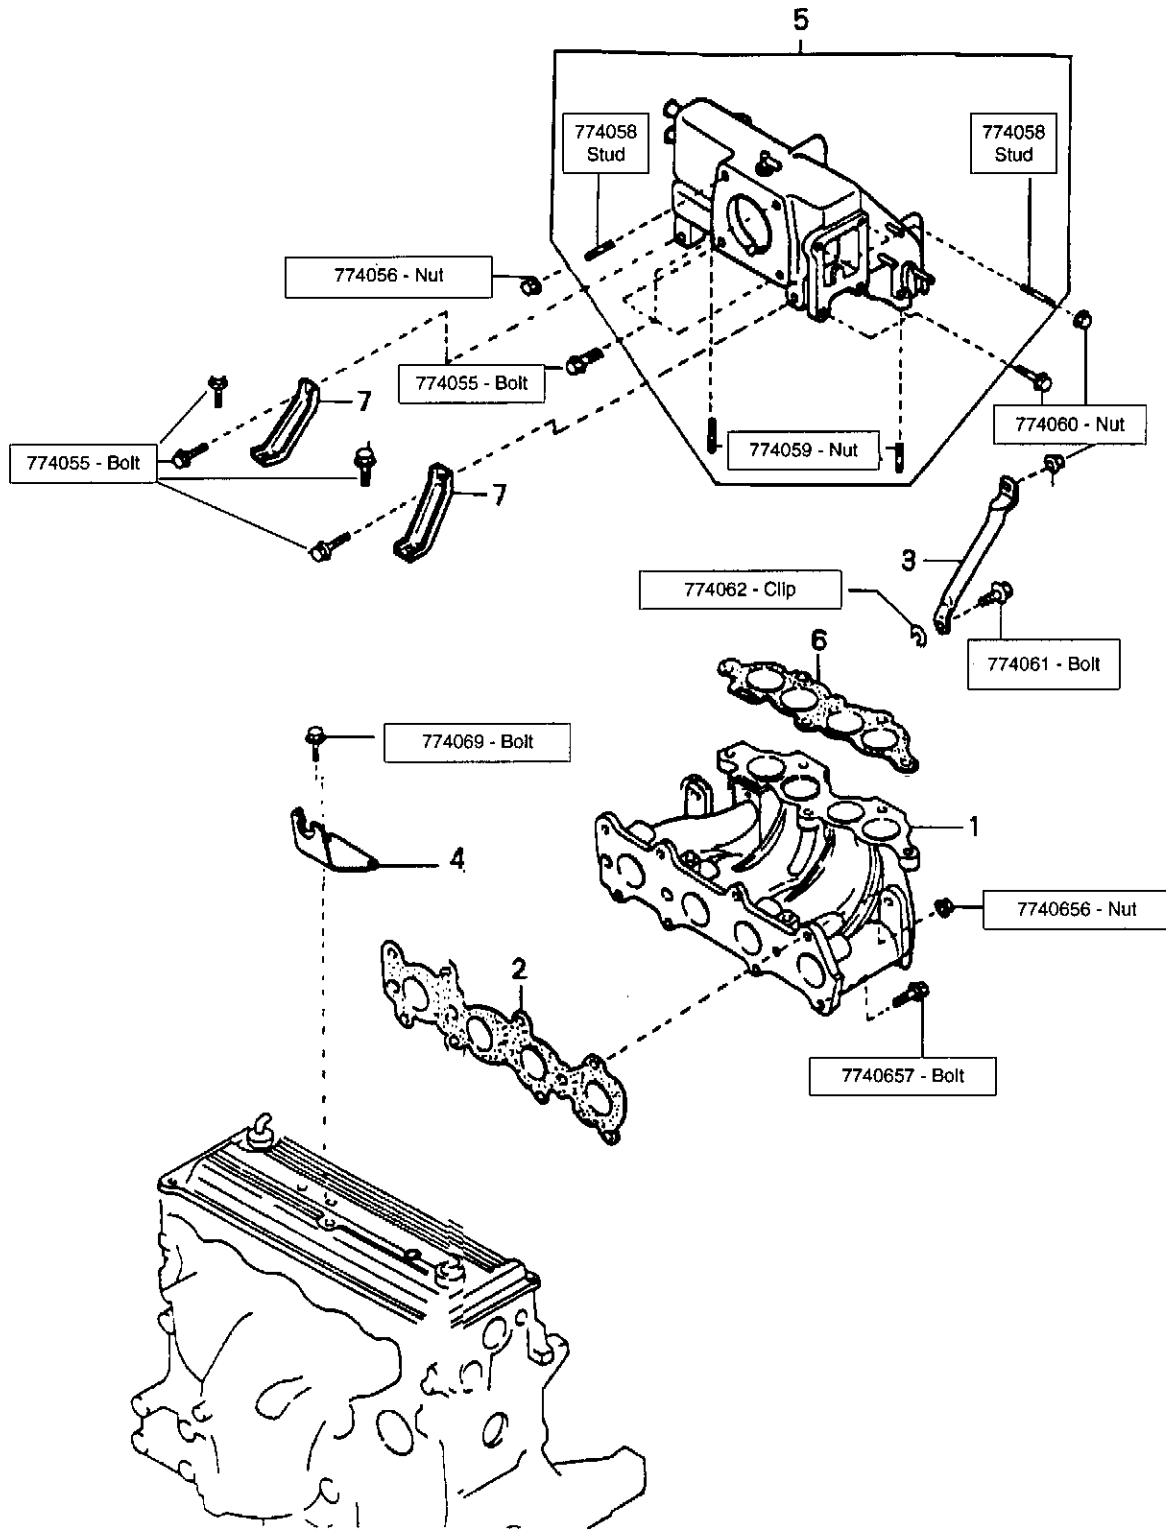

INTAKE MANIFOLD

INTAKE MANIFOLD

<i>REF.</i>	<i>PART NAME</i>	<i>PART NO.</i>	<i>QTY</i>
1	Manifold Assembly-Intake	134024	1
2	Gasket-Intake Manifold	134025	1
3	Stay-Intake Manifold	134026	1
4	Bracket-Acc. Wire	134027	1
5	Tank Assembly-Surge	134028	1
6	Gasket-Surge Tank	134029	1
7	Bracket-Surge Tank	134030	2