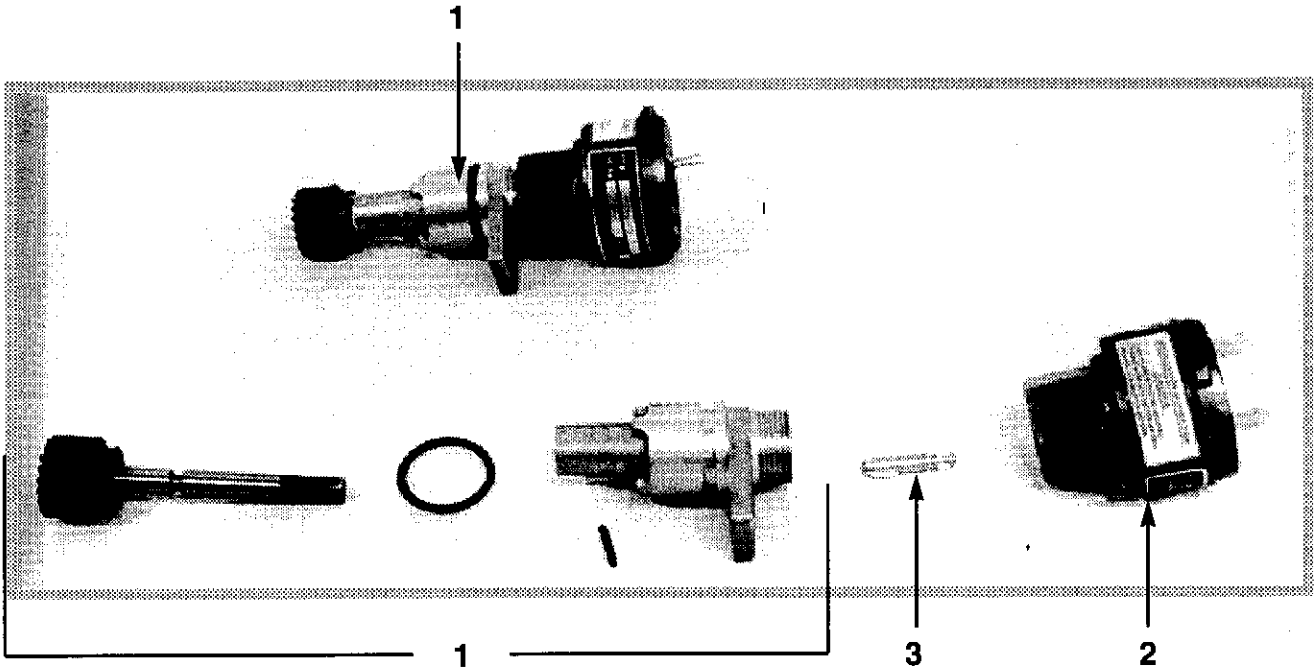

TRANSMISSION

TRANSMISSION

<i>REF.</i>	<i>PART NAME</i>	<i>PART NO.</i>	<i>Q'TY</i>
1	Speedo Gear Assembly	179001	1
2	Speed Signal Generator	170004	1
3	Drive Pin	171413	1