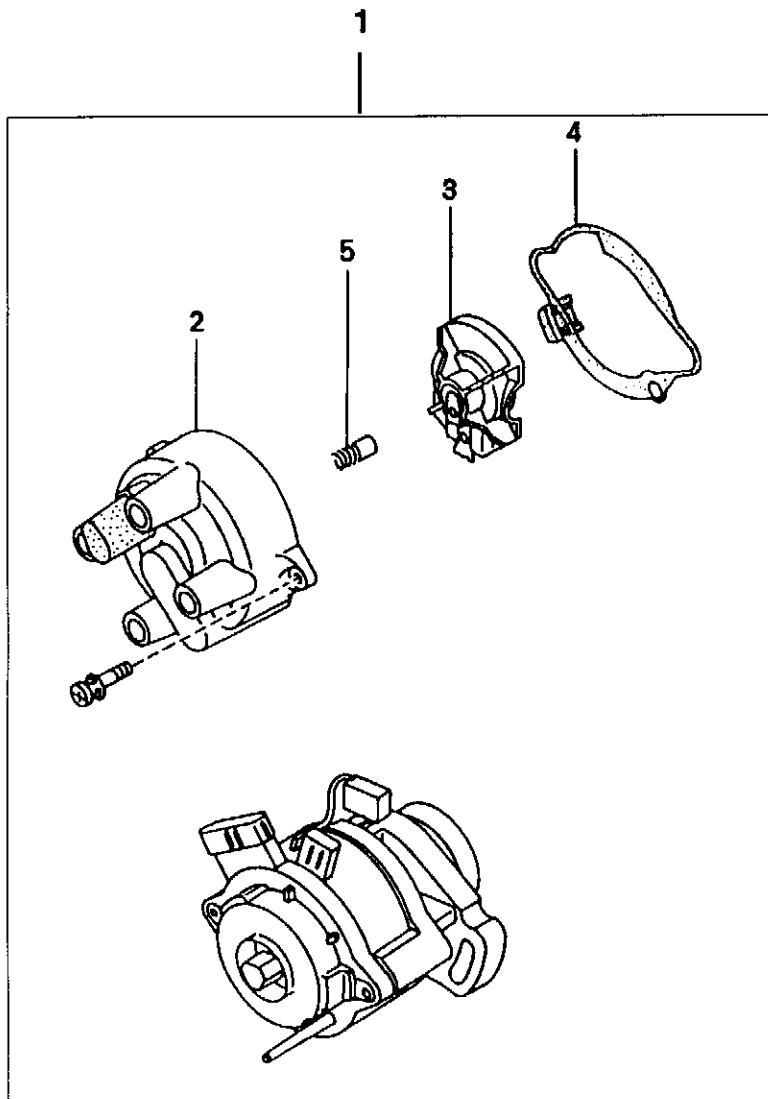

DISTRIBUTOR

DISTRIBUTOR

<i>REF.</i>	<i>PART NAME</i>	<i>PART NO.</i>	<i>Q'TY</i>
1	Distributor	184000	1
2	Cap Assembly	184038	1
3	Rotor Assembly	184039	1
4	Packing	184040	1
5	Point Assembly-Carbon	184041	1