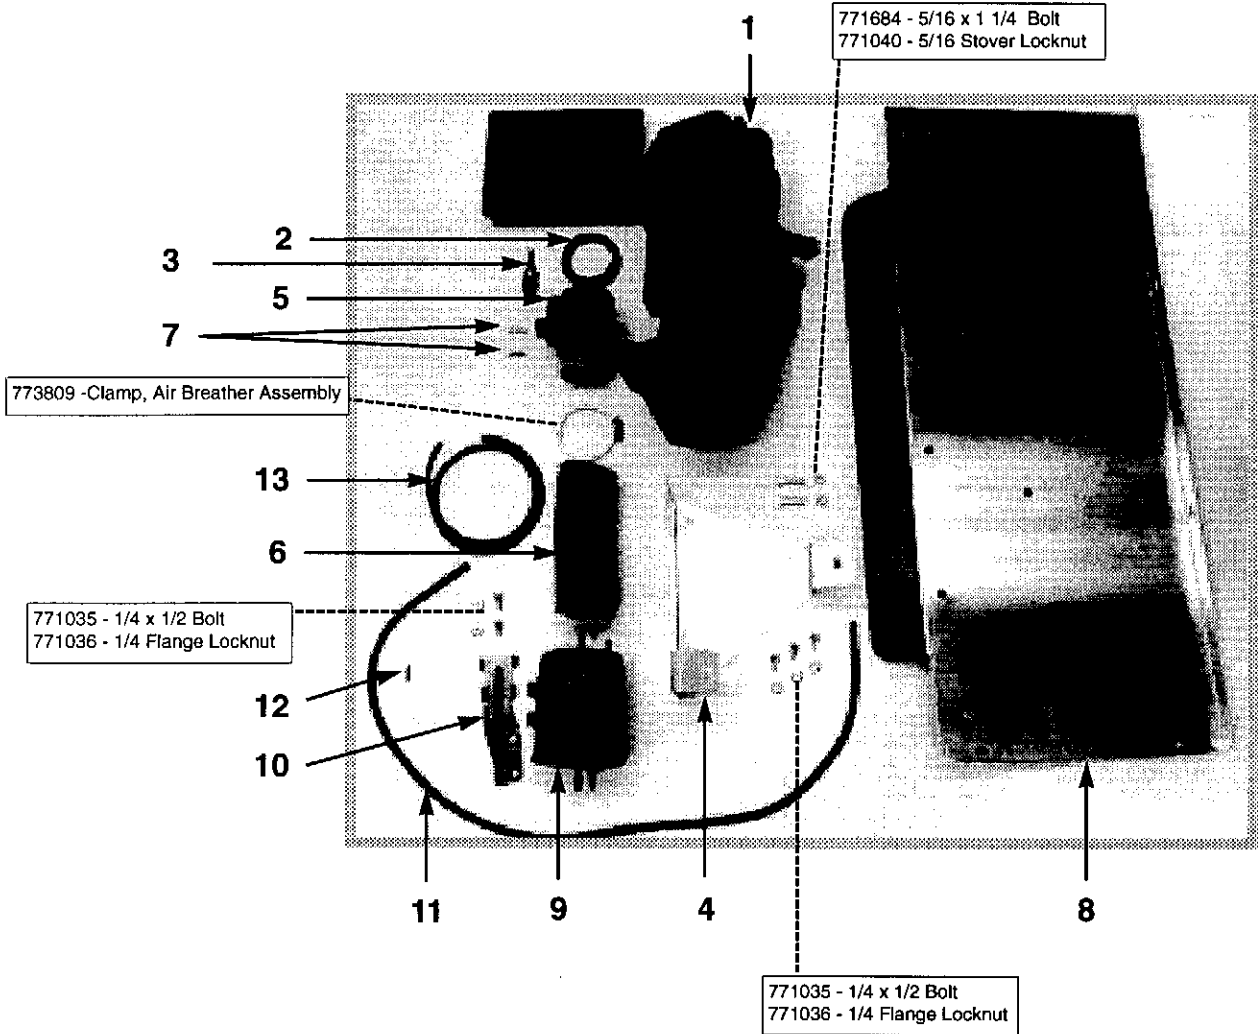

AIR CLEANER

AIR CLEANER

<i>REF.</i>	<i>PART NAME</i>	<i>PART NO.</i>	<i>QTY</i>
1	Cleaner-Air	133020	1
2	Rubber Joint	133265	1
3	Sensor-Air Flow	133348	
4	Mount-Air Intake	133558	1
5	Sensor-Air Temperature	133632	1
6	Air Intake Hose	133753	1
7	Bolt-Air Vane	133803	2
8	Panel-Floor Extension	534001	1
9	Canister	133017	1
10	Canister Bracket	133018	1
11	Canister HoseEngine	134006	1
12	1/8 Vacuum Connector	423732	1
13	Hose-Air	133028	1
14	Pipe Assembly-Air Intake	133023	1