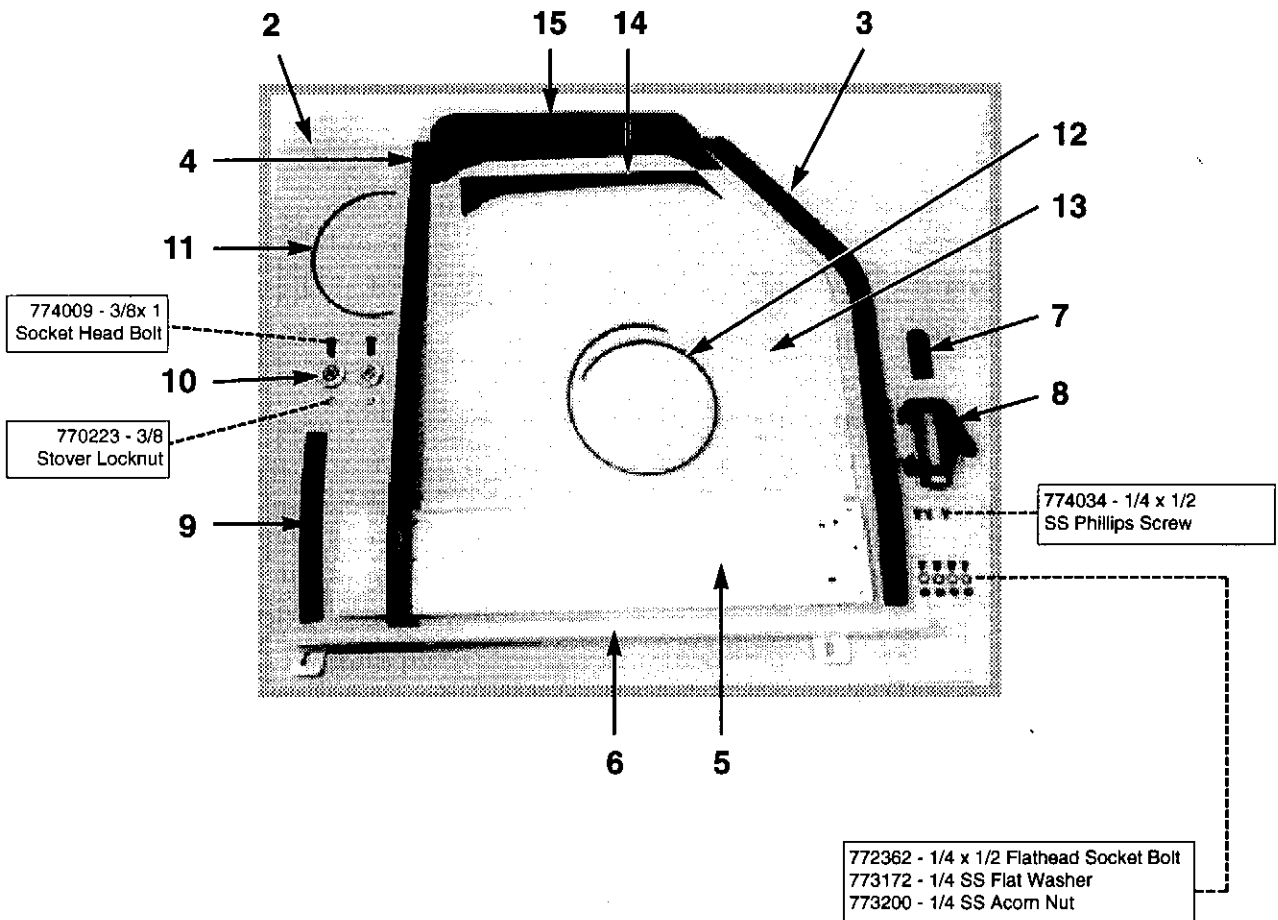

DOOR WINDOWS

DOOR WINDOWS

REF.	PART NAME	PART NO.	Q'TY
1	Window-LH Assembly	589003	1
2	Window-RH Assembly	589002	1
3	Frame-Door Window RH Front	584020	1
	Frame-Door Window LH Front <i>(not shown)</i>	584019	1
4	Frame-Door Window RH Rear	584018	1
	Frame-Door Window LH Rear <i>(not shown)</i>	584017	1
5	RH Lower Window Frame	584024	1
	LH Lower Window Frame <i>(not shown)</i>	584023	1
6	RH Window Roller Support	584022	1
	LH Window Roller Support <i>(not shown)</i>	584021	1
7	Grip-Window Handle,Black	584005	2
8	Latch-Inside Window Assembly	589004	2
9	Seal-Window Frame	684015	2
10	Pulley-Roller	583688	2
11	Top Window Seal	584026	2
12	Bottom-Window Seal	584025	2
13	Door Glass	633535	2
14	Guide-Outer Top Window RH	583825	1
	Guide-Outer Top Window LH <i>(not shown)</i>	583824	1
15	Frame-Window Top RH	583635	1
	Frame-Window Top LH <i>(not shown)</i>	583634	1