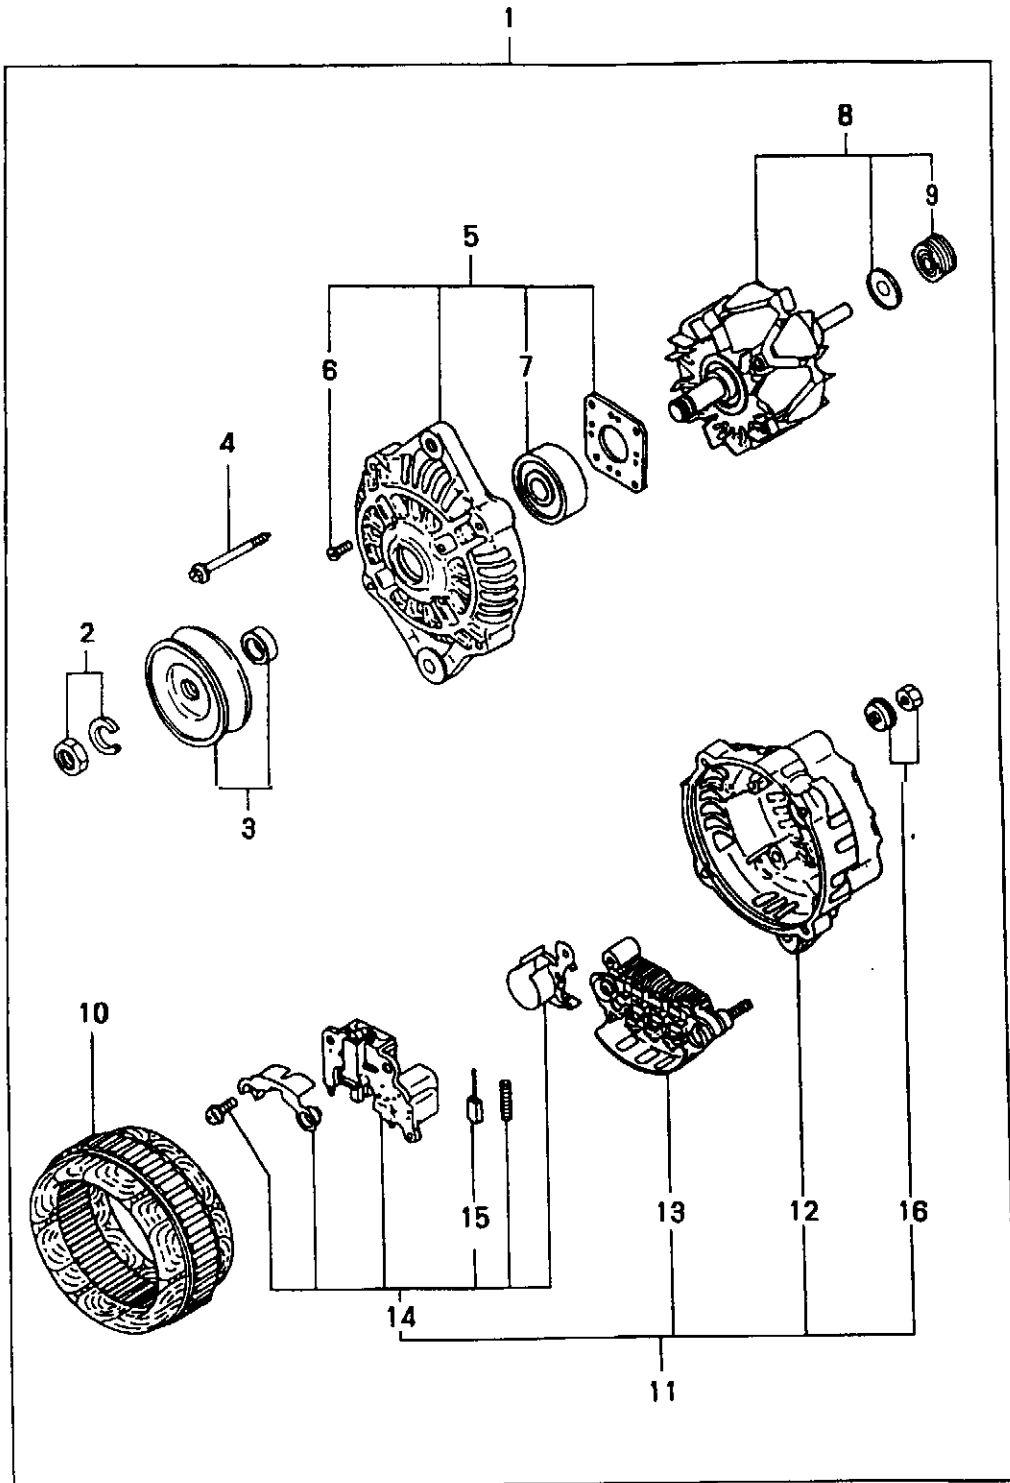

ALTERNATOR

ALTERNATOR

<i>REF.</i>	<i>PART NAME</i>	<i>PART NO.</i>	<i>Q'TY</i>
1	Alternator	184022	1
2	Nut Set	184023	1
3	Pulley Assembly	184024	1
4	Screw Set	184025	1
5	Cover, Assembly F.	184026	1
6	Screw Set	184027	1
7	Bearing, F.	184028	1
8	Rotor Assembly	184029	1
9	Bearing, RR.	184030	1
10	Stator Assembly	184031	1
11	Cover Assembly R.	184032	1
12	Cover Assembly	184033	1
13	Rectifier Assembly	184034	1
14	Regulator Assembly	184035	1
15	Brush	184036	1
16	Nut Set	184037	1