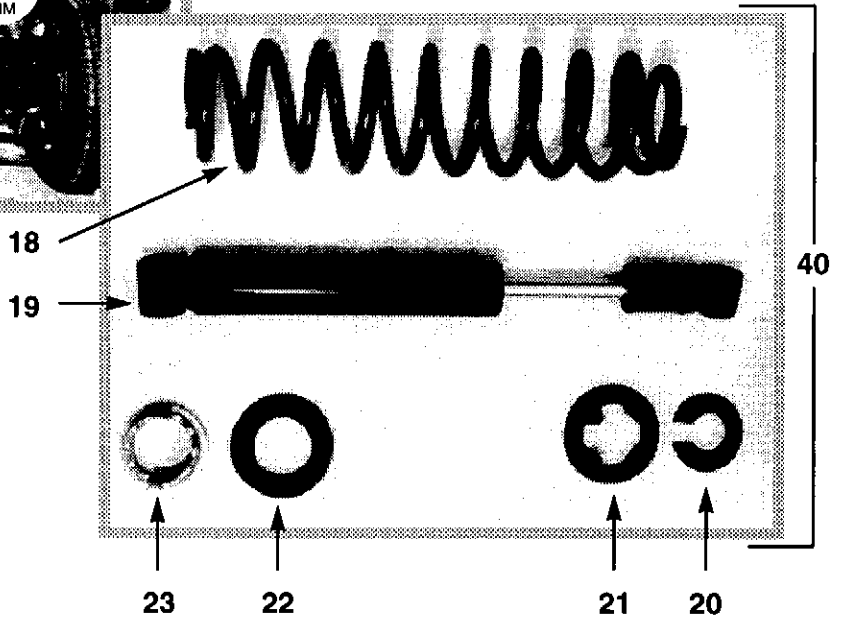

REAR SUSPENSION

REAR SUSPENSION

<i>REF.</i>	<i>PART NAME</i>	<i>PART NO.</i>	<i>QTY</i>
1	Rear Suspension Assembly	289001	1
2	Hub-LH Rear Assembly	289005	1
3	Hub-RH Rear Assembly	289004	1
4	LH Wheel Mount	283500	1
5	RH Wheel Mount	283499	1
6	Plate-Disc	430756	2
7	Hub-Drive Axle	280753	2
8	Bolt-Brake Disc	430757	8
9	Bearing-Drive Axle	280752	4
10	Seal-Oil Outer	280755	2
11	Seal-Oil Inner	280754	2
12	Spacer-Bearing	280788	2
13	Lower Control Arm	284005	2
14	Centre Control Arm Mount	282784	2
15	Inner Control Arm	282802	8
16	Rubber Bushing, Control Arm	282709	8
17	Upper Control Arm	284006	2
18	Coilover Spring	282274	2
19	Shock Absorber	282177	2
20	Retainer	282179	2
21	Upper Coil Spring Retainer	283258	2
22	Coil Spring Retainer	282661	2
23	Cam Sleeve	282178	2