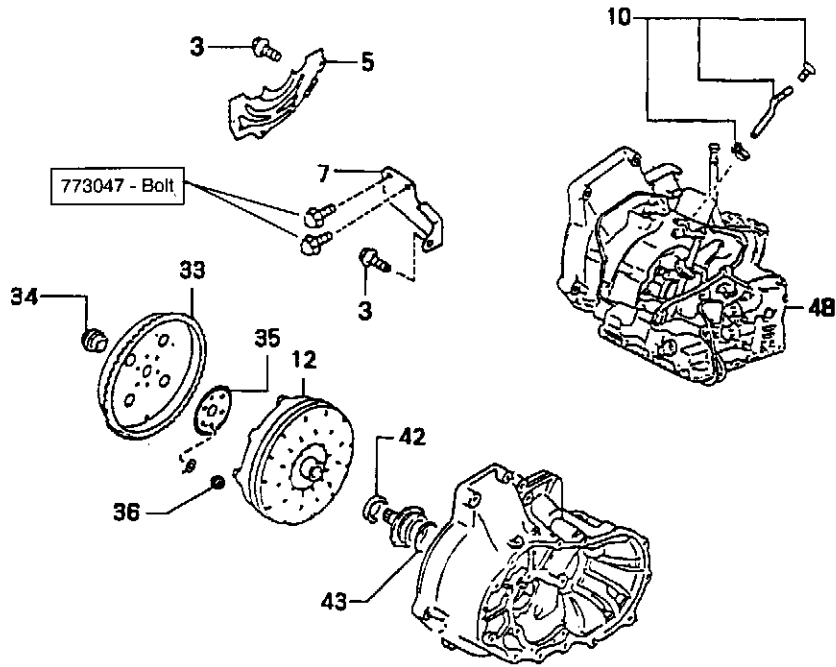

TORQUE CONVERTER, OIL PUMP & RINGS

TORQUE CONVERTER, OIL PUMP & RINGS

<i>REF.</i>	<i>PART NAME</i>	<i>PART NO.</i>	<i>QTY</i>
1	Hose Assembly-Oil	193045	1
2	Hose Assembly-Oil	193046	1
3	Bolt	153699	1
5	Cover Under	193048	1
7	Plate Gusset-Front	190451	1
8	Pipe Assembly-Oil	193050	2
10	Breather Assembly	193052	1
12	Torque Converter	194001	1
14	Oil Pump	194002	1
33	Drive Plate Assembly	194003	1
34	Adaptor	194004	1
35	Backing Plate	194005	1
36	Nut	194006	6
37	Hose	193344	1
38	Insert	193343	1
39	Pipe Assembly-Vacuum	193126	1
41	Gasket-Oil Pump	194007	1
42	Oil Seal	194008	1
43	O-Ring	194009	1
48	Transmission-Complete	193057	1