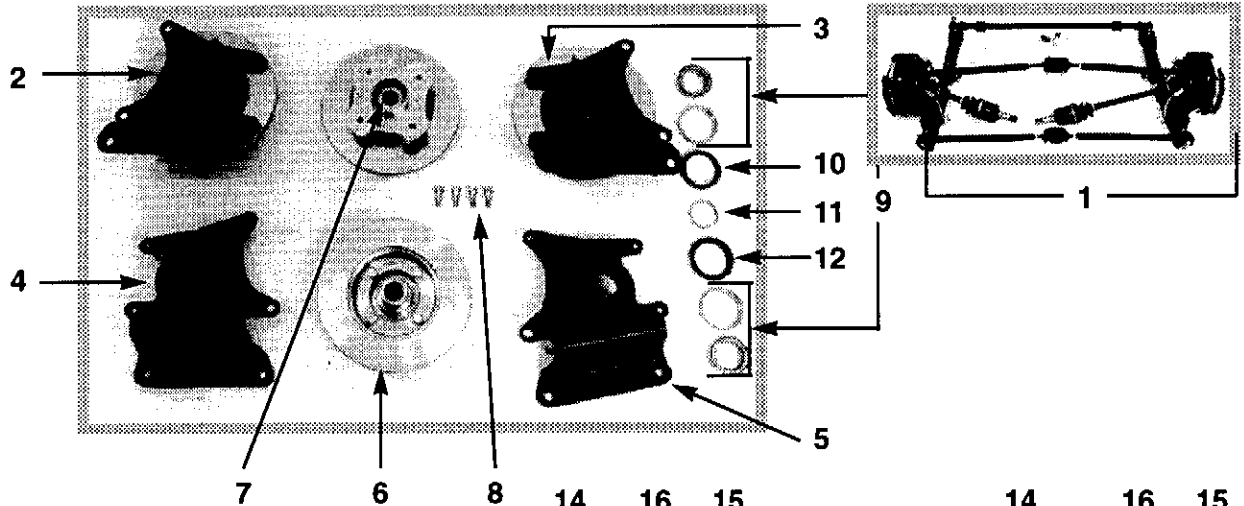

REAR SUSPENSION

REAR SUSPENSION

<i>REF.</i>	<i>PART NAME</i>	<i>PART NO.</i>	<i>QTY</i>
1	Rear Suspension Assembly	289001	1
2	Hub-LH Rear Assembly	289005	1
3	Hub-RH Rear Assembly	289004	1
4	LH Wheel Mount	283500	1
5	RH Wheel Mount	283499	1
6	Plate-Disc	430756	2
7	Hub-Drive Axle	280753	2
8	Bolt-Brake Disc	430757	8
9	Bearing-Drive Axle	280752	4
10	Seal-Oil Outer	280755	2
11	Seal-Oil Inner	280754	2
12	Spacer-Bearing	280788	2
13	Lower Control Arm	284005	2
14	Centre Control Arm Mount	282784	2
15	Inner Control Arm	282802	8
16	Rubber Bushing, Control Arm	282709	8
17	Upper Control Arm	284006	2
18	Coilover Spring	282274	2
19	Shock Absorber	282177	2
20	Retainer	282179	2
21	Upper Coil Spring Retainer	283258	2
22	Coil Spring Retainer	282661	2
23	Cam Sleeve	282178	2