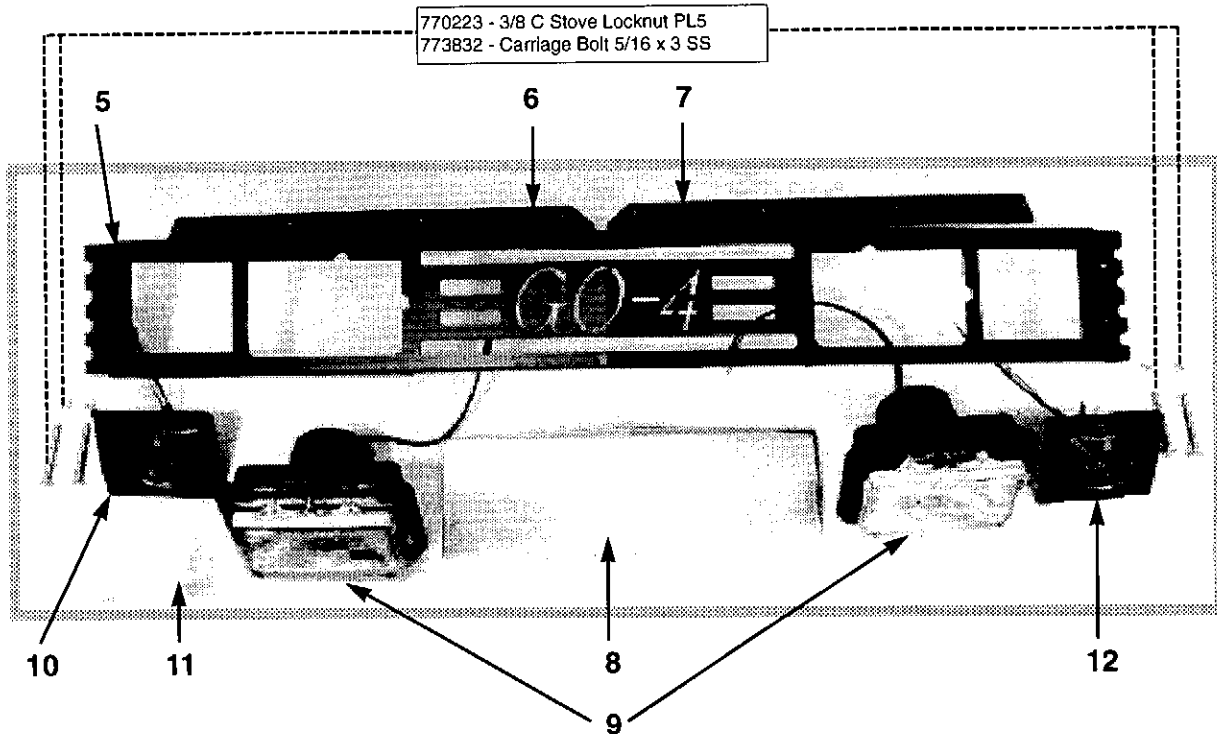

BUMPERS

BUMPERS

<i>REF.</i>	<i>PART NAME</i>	<i>PART NO.</i>	<i>QTY</i>
1	License Plate Lamp Assembly	519004	1
2	Bumper-Rear	504003	1
3	Panel-Rear Bumper Filler	504000	1
4	Bumper-Front Assembly	509000	1
5	Bumper-Front	503422	1
6	Support-Nose Cone RH	503838	1
7	Support-Nose Cone LH	503837	1
8	Backing Plate-Front Bumper	503590	1
9	Headlight Assembly	510073	2
10	Signal Light Assembly-Front RH	519000	1
11	Turn Signal Retainer-Front	513828	2
12	Signal Light Assembly-Front LH	519001	1
13	Rear Bumper Assembly	509001	1