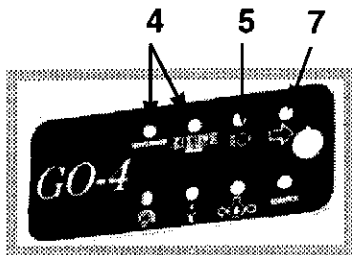

DASH & WIRING HARNESS

771036 -
1/4 Flange
Locknut

771878 -
1/4 x 20
U Nut

771698 - 1/4 x 1/2
Panhead Screw

771685 - #8 x 3/8
Tapping Screw

DASH & WIRING HARNESS

<i>REF.</i>	<i>PART NAME</i>	<i>PART NO.</i>	<i>QTY</i>
1	Dash Assembly	559000	1
2	Panel-Dash Instrument	533723	1
3	Heater-2 Speed Switch	660023	1
4	Red Light-Dash	662043	5
5	Blue Light-Dash	662044	1
6	Illuminated Locker Switch	662836	3
7	Green Light-Dash	662045	2
8	Push/Pull Switch	663383	1
9	Decal-Dash	694002	1
10	Decal-Heater Switch	694003	1
11	Decal-Turn Signal LH	694004	1
12	Adjustable Defroster Vent	610009	2
13	Panel-Dash Inspection	534010	2