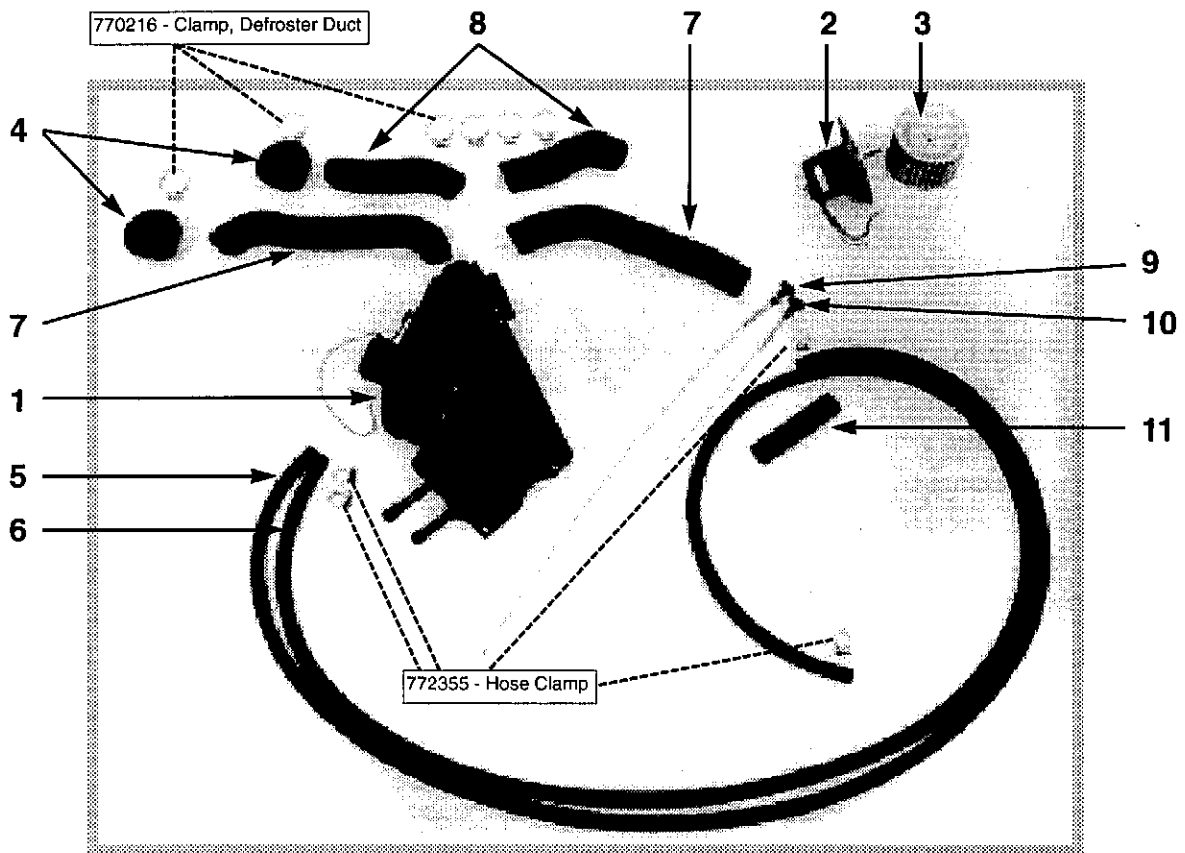

HEATING

HEATING

<i>REF.</i>	<i>PART NAME</i>	<i>PART NO.</i>	<i>Q'TY</i>
1	Heater (20,000 BTU)	613750	1
2	Heater Motor	614023	1
3	Heater Blower Fan	614024	1
4	Adjustable Defroster Vent	610009	2
5	Heater Hose, Return	612136	1
6	Heater Hose, Supply	613725	1
7	Duct-Heater, RH	613752	2
8	Duct-Heater, LH	613899	2
9	Cable-Heater Directional	611548	1
10	Cable-Defroster	613888	1
11	Guard-Heater Hose, Supply	684007	1
12	LH Shroud Assembly	619007	1
13	RH Shroud Assembly	619008	1